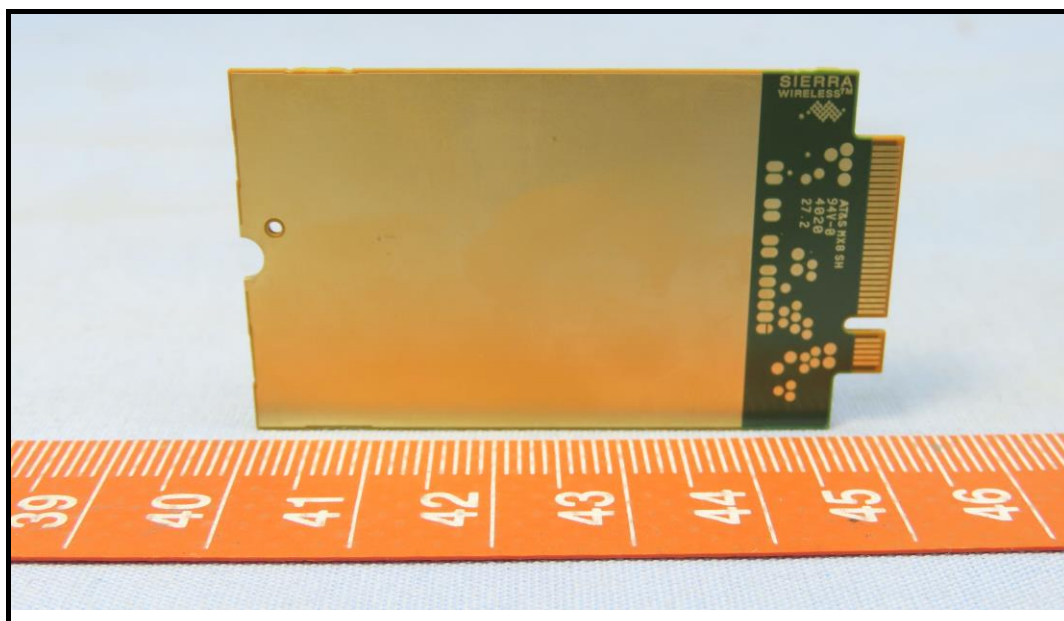

CONSTRUCTION PHOTOS OF EUT

Brand: Getac / Model: EM9190

End-product (Brand: Getac / Model: V110, V110G7, V110Y (Y= 10 characters, Y can be 0 to 9, A to Z, a to z, “/”, “\”, “-”, “_” or blank for marketing purpose))