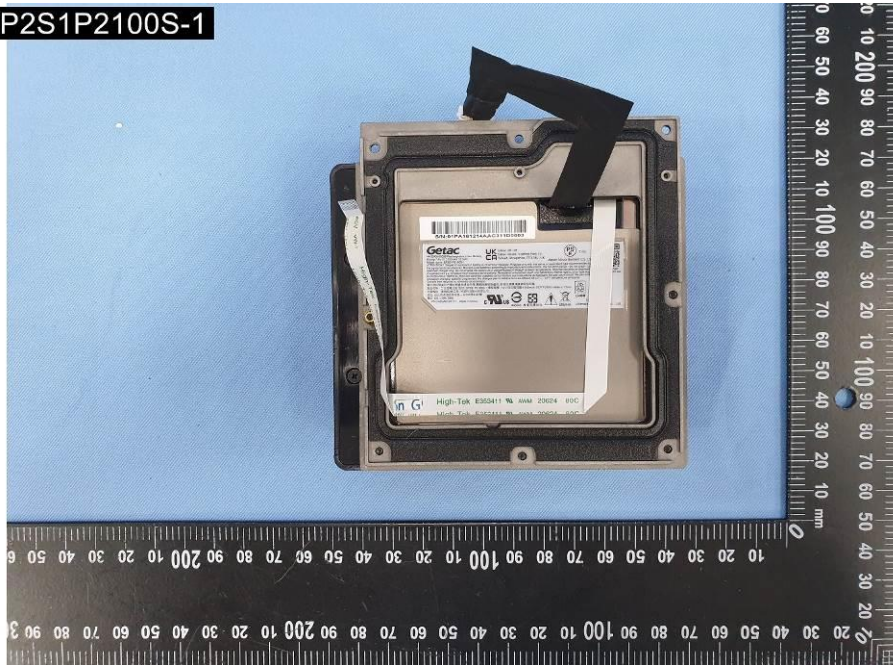

# Internal Photos

**Model Number:**

**UX10, UX10G3, UX10-301, UX10-321, UX10-Ex,  
UX10Y(Y= 10 characters, Y can be 0 to 9, A to Z, a to z,  
“/”, “\”, “-”, “\_” or blank for marketing purpose)**

SKUA

EUT Photo (1)

EUT Photo (2)

EUT Photo (3)

EUT Photo (4)

**BP2S1P2100S-1**

EUT Photo (5)

BP2S1P2100S-1

EUT Photo (6)

BP2S1P2100S-1