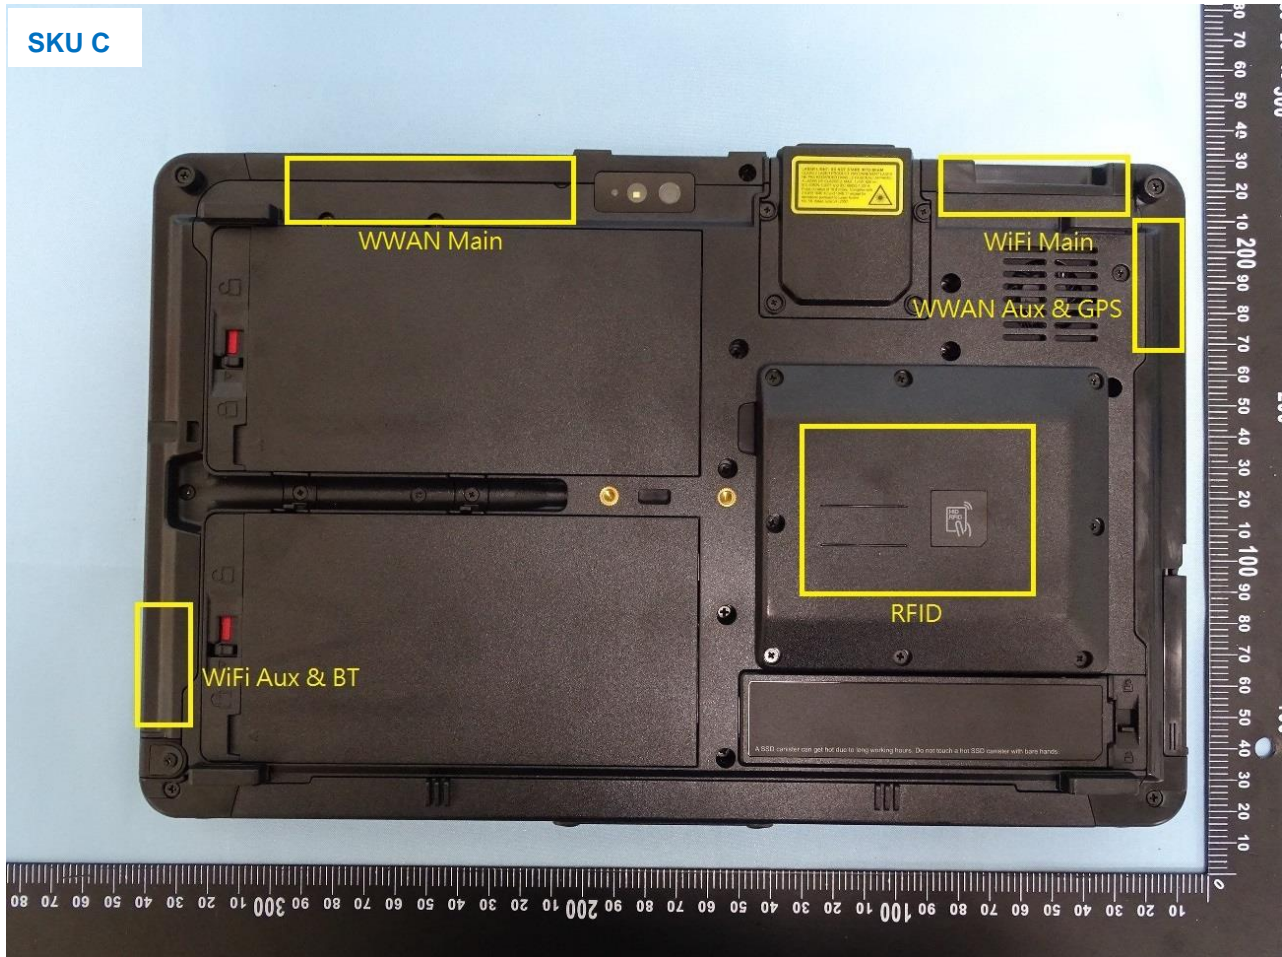

#### 4. Internal Photograph of the Host

SKU D

WWAN Aux. and GPS Antenna for SKU C and SKU D

WLAN Main Antenna for SKU C and SKU D

Bluetooth and WLAN Aux. Antenna for SKU C and SKU D

RFID Antenna for SKU C

————THE END————