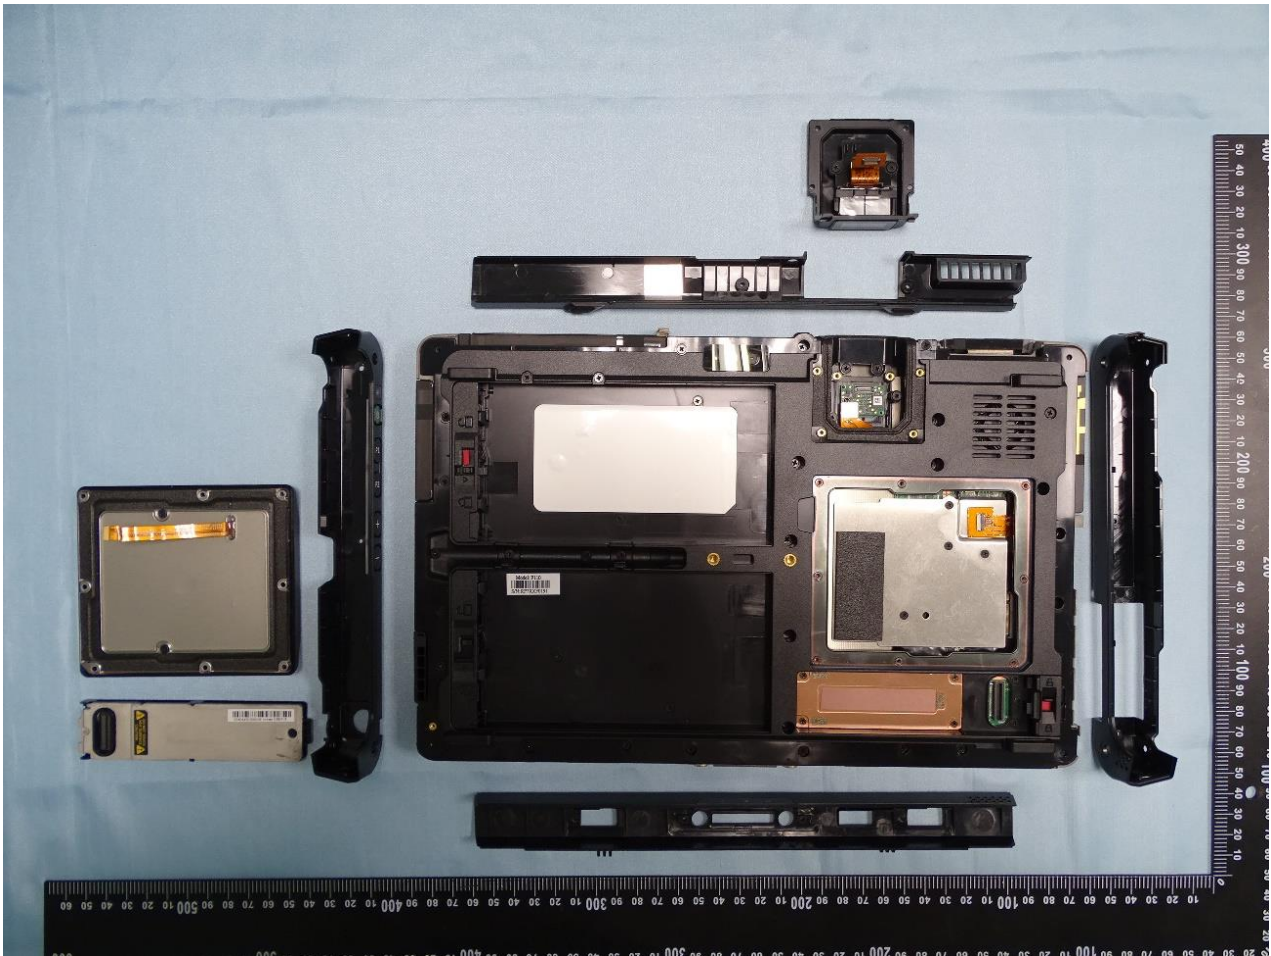

#### 4. Internal Photograph of the Host

SKU D

WWAN Aux. and GPS Antenna for SKU C and SKU D

WLAN Main Antenna for SKU C and SKU D

Bluetooth and WLAN Aux. Antenna for SKU C and SKU D

RFID Antenna for SKU C

————THE END————