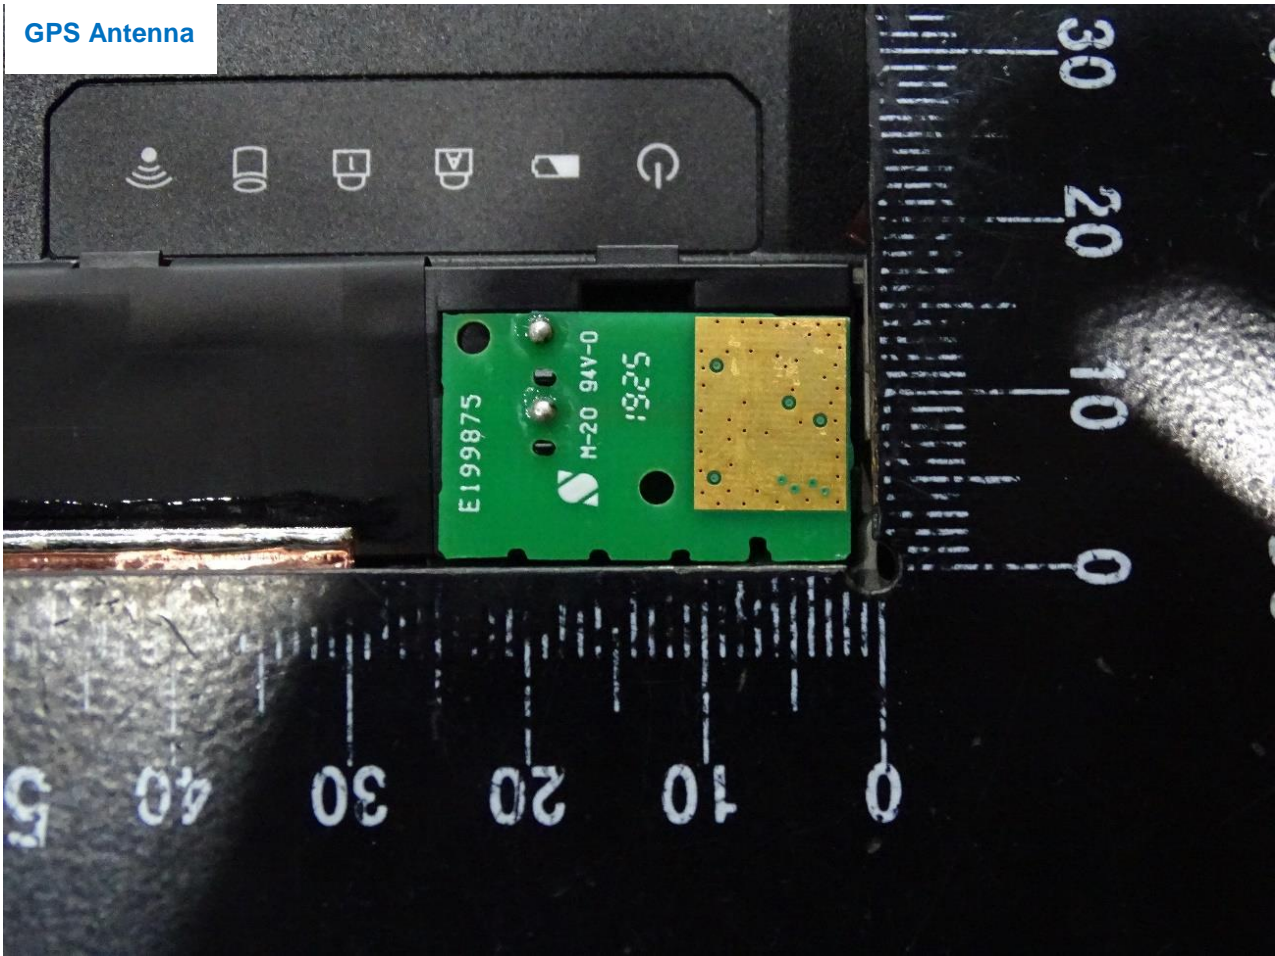

4. Internal Photograph of the Host

Host: Notebook (Brand Name: Getac / Model Name: B360, B360 Pro)

Host 1

Host 2

WWAN Main Antenna

WWAN Aux. Antenna

WWAN MIMO 1 Antenna

WWAN MIMO 2 Antenna

GPS Antenna

————THE END————