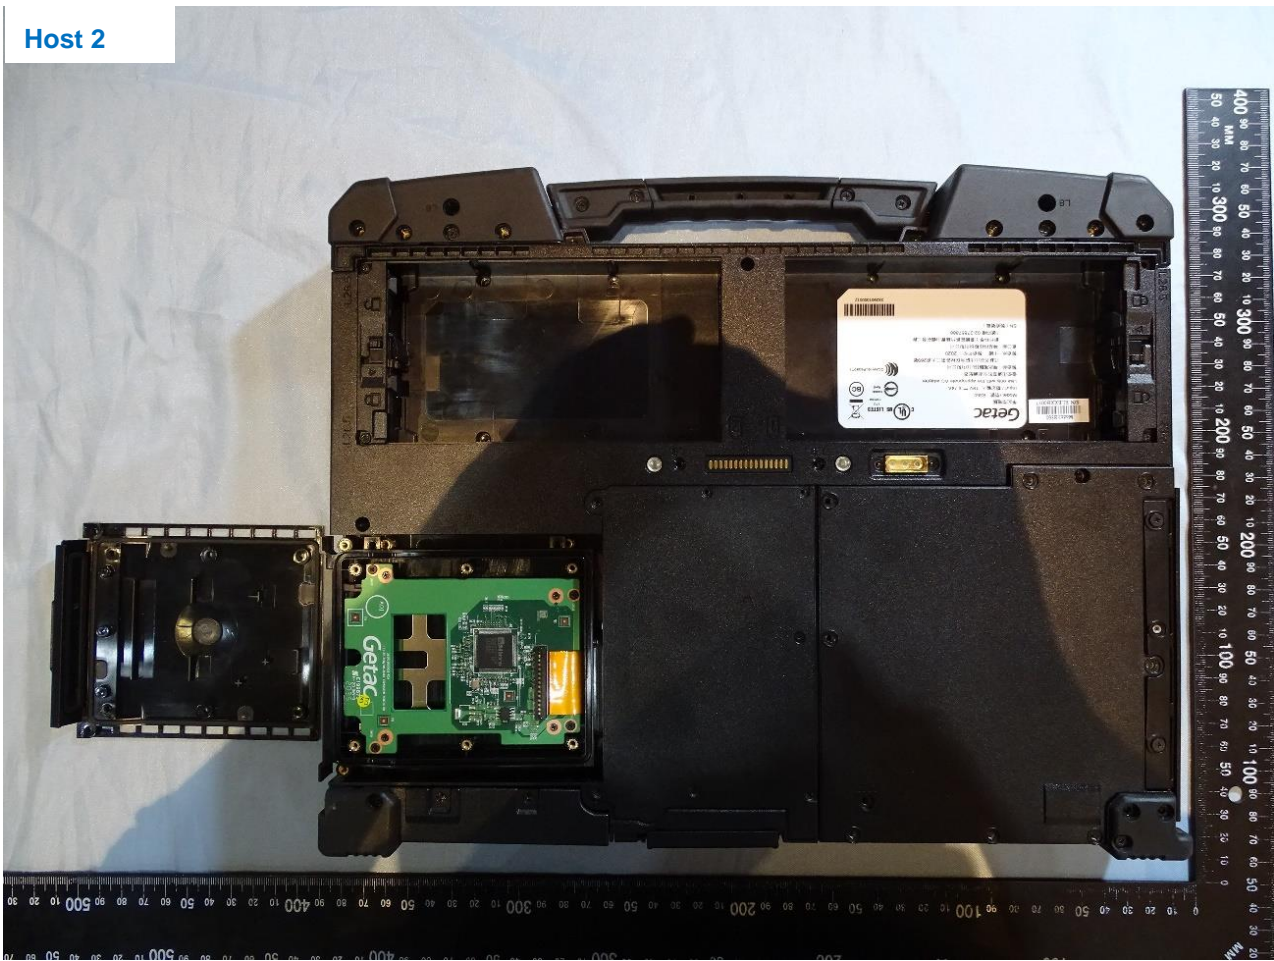

4. Internal Photograph of the Host

Host: Notebook (Brand Name: Getac / Model Name: B360, B360 Pro)

Host 1

Host 2

WWAN Main Antenna

WWAN Aux. Antenna

WWAN MIMO 1 Antenna

WWAN MIMO 2 Antenna

GPS Antenna

————THE END————