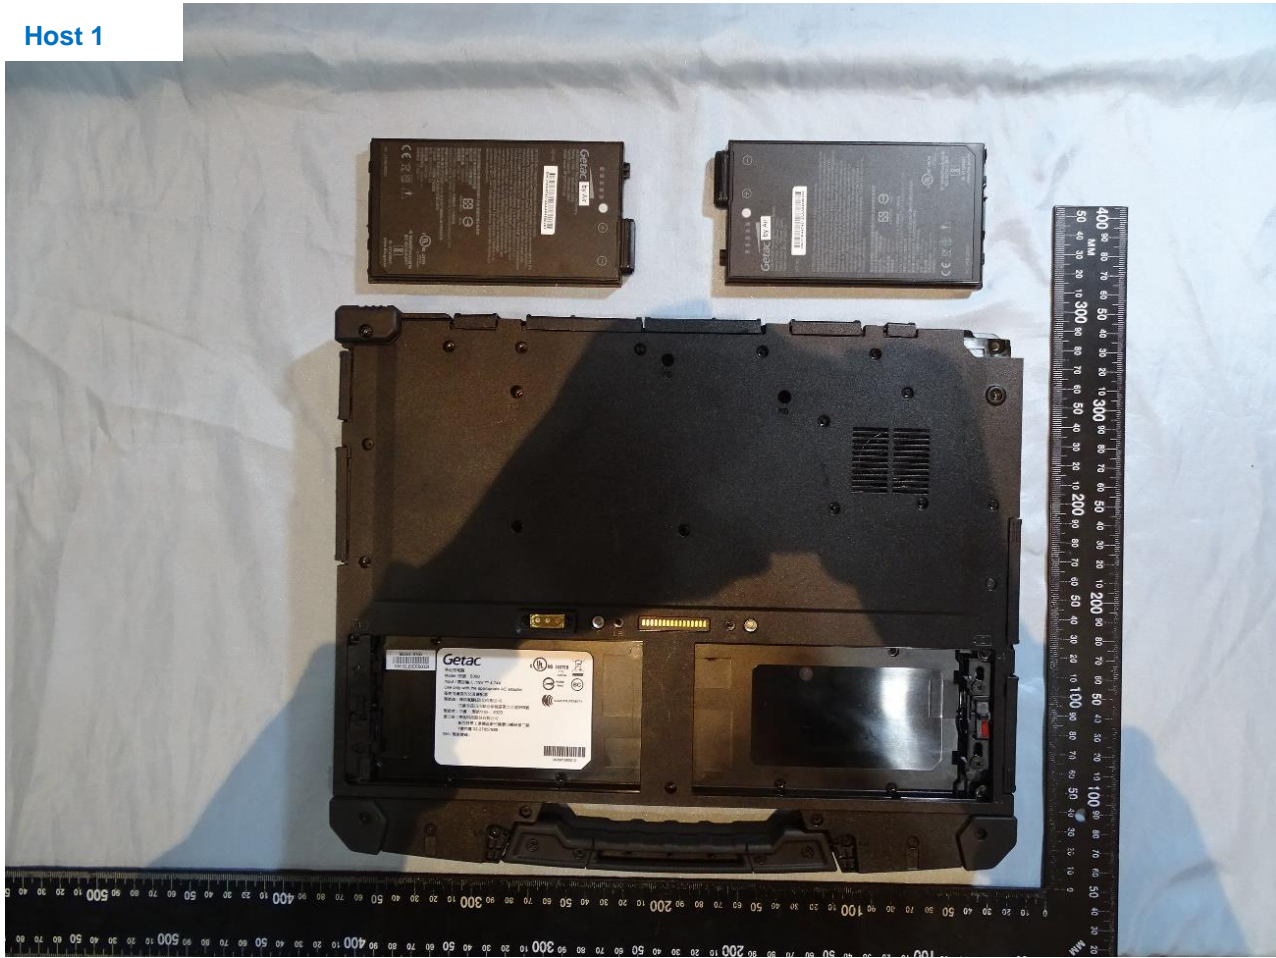

4. Internal Photograph of the Host

Host: Notebook (Brand Name: Getac / Model Name: B360, B360 Pro)

Host 1

Host 2

WWAN Main Antenna

WWAN Aux. Antenna

WWAN MIMO 1 Antenna

WWAN MIMO 2 Antenna

GPS Antenna

————THE END————