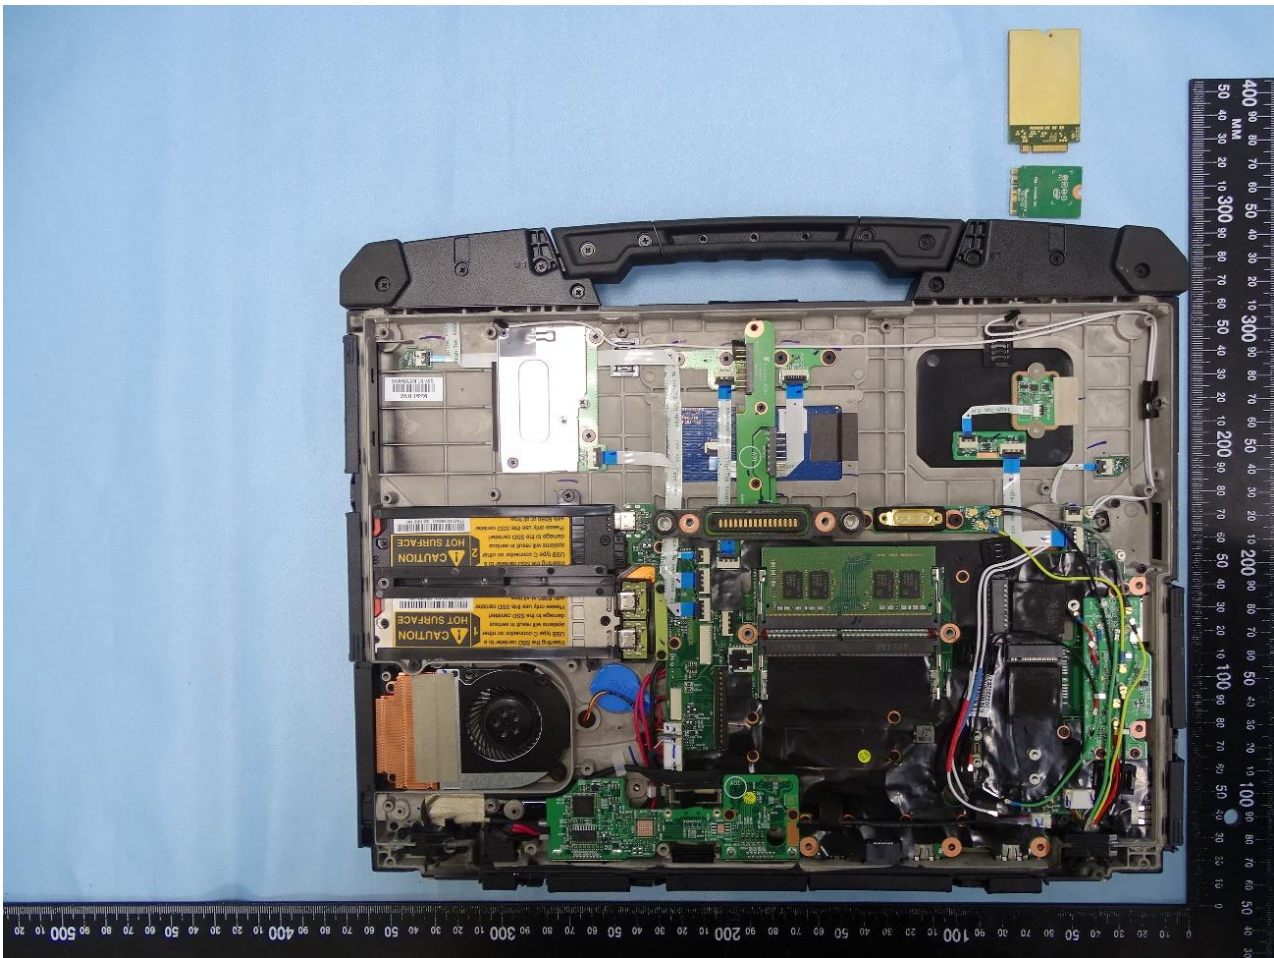

4. Internal Photograph of the Host

Host: Notebook (Brand Name: Getac / Model Name: B360, B360 Pro)

Host 1

Host 2

WWAN Main Antenna

WWAN Aux. Antenna

WWAN MIMO 1 Antenna

WWAN MIMO 2 Antenna

GPS Antenna

————THE END————