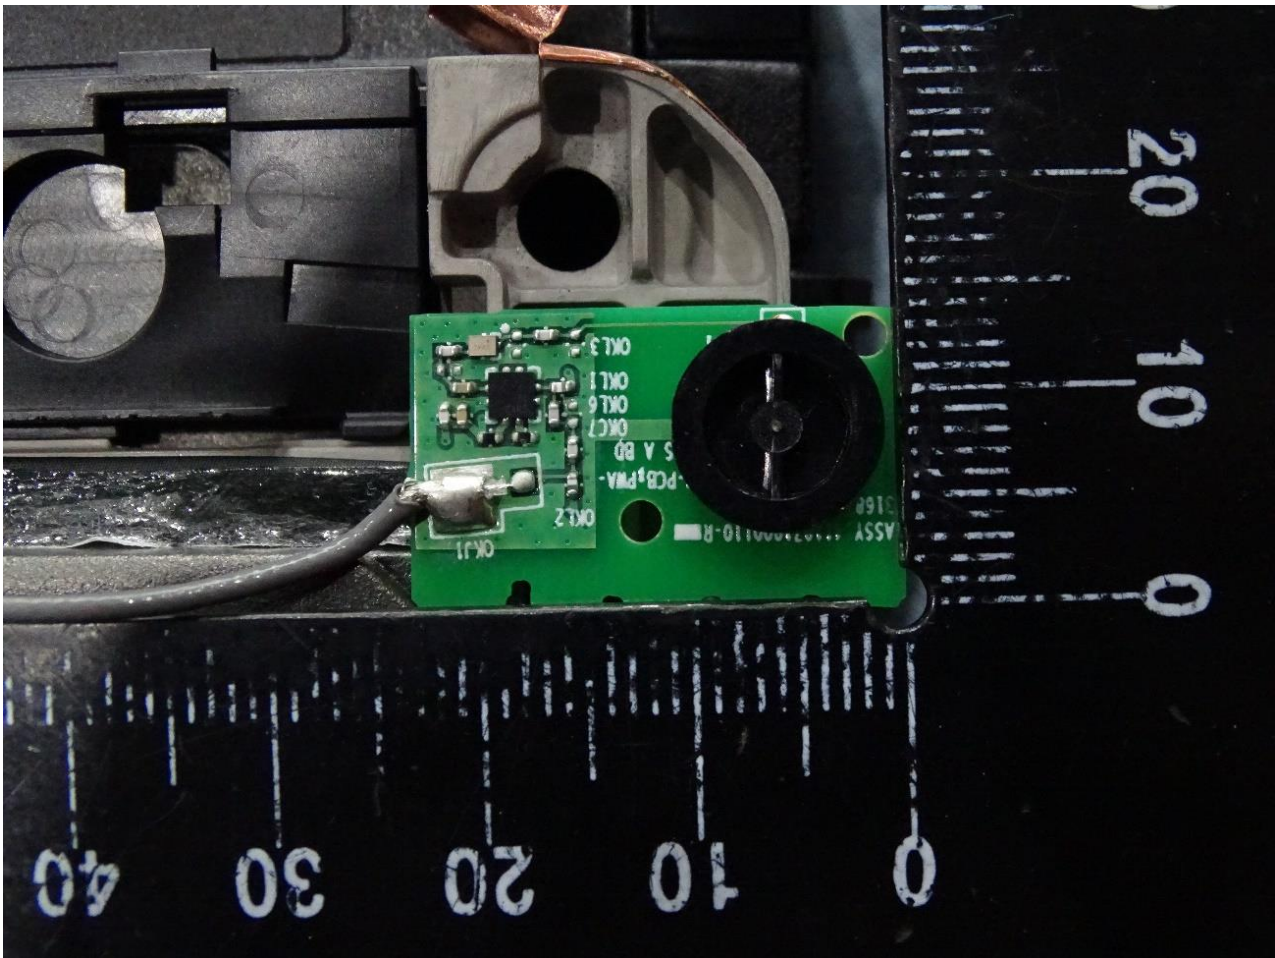

4. Internal Photograph of the Host

Host: Notebook (Brand Name: Getac / Model Name: B360, B360 Pro)

Host 1

Host 2

WWAN Main Antenna

WWAN Aux. Antenna

WWAN MIMO 1 Antenna

WWAN MIMO 2 Antenna

GPS Antenna

————THE END————