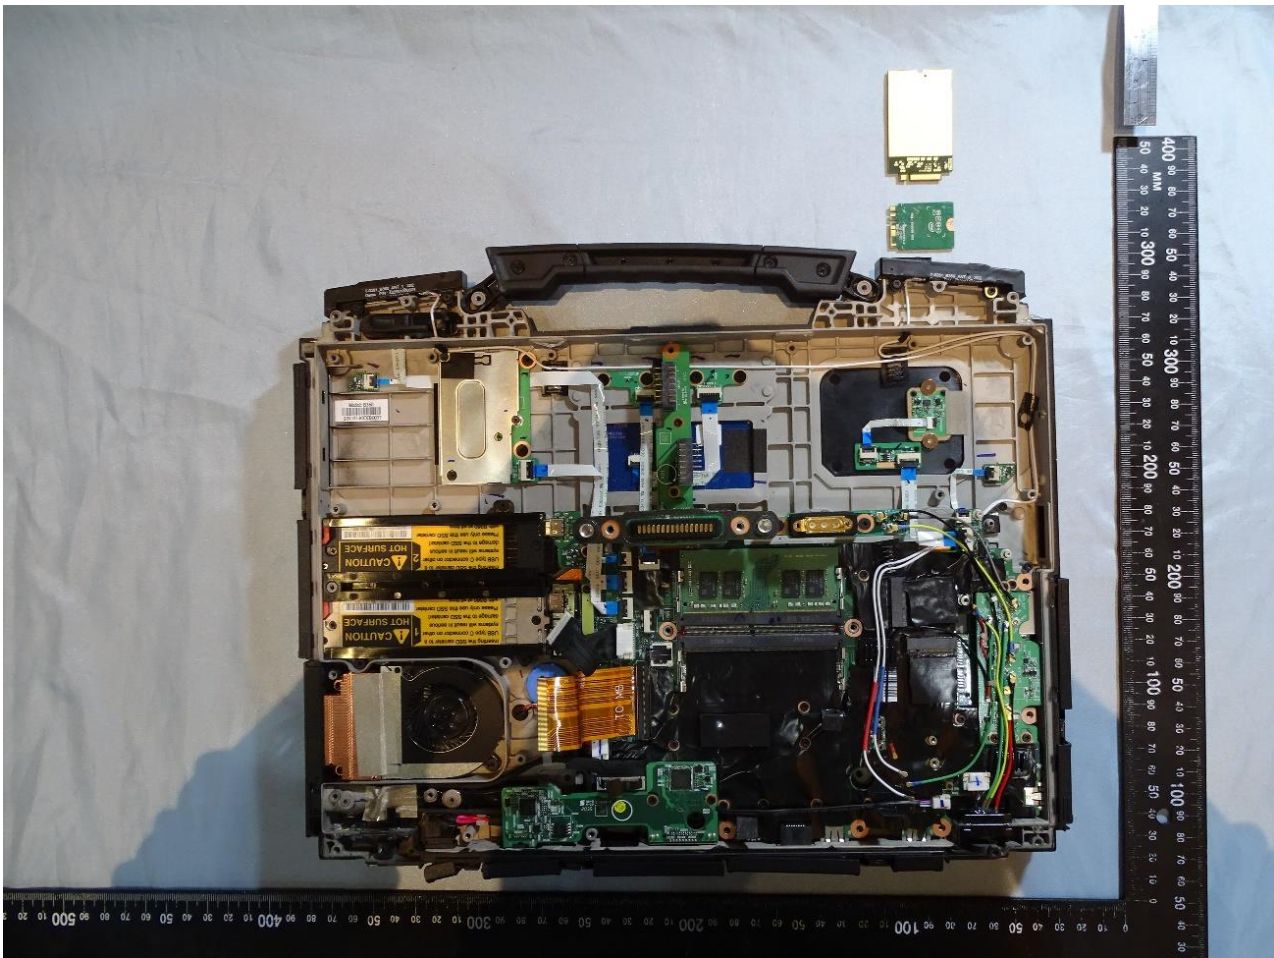

4. Internal Photograph of the Host

Host: Notebook (Brand Name: Getac / Model Name: B360, B360 Pro)

Host 1

Host 2

WWAN Main Antenna

WWAN Aux. Antenna

WWAN MIMO 1 Antenna

WWAN MIMO 2 Antenna

GPS Antenna

————THE END————