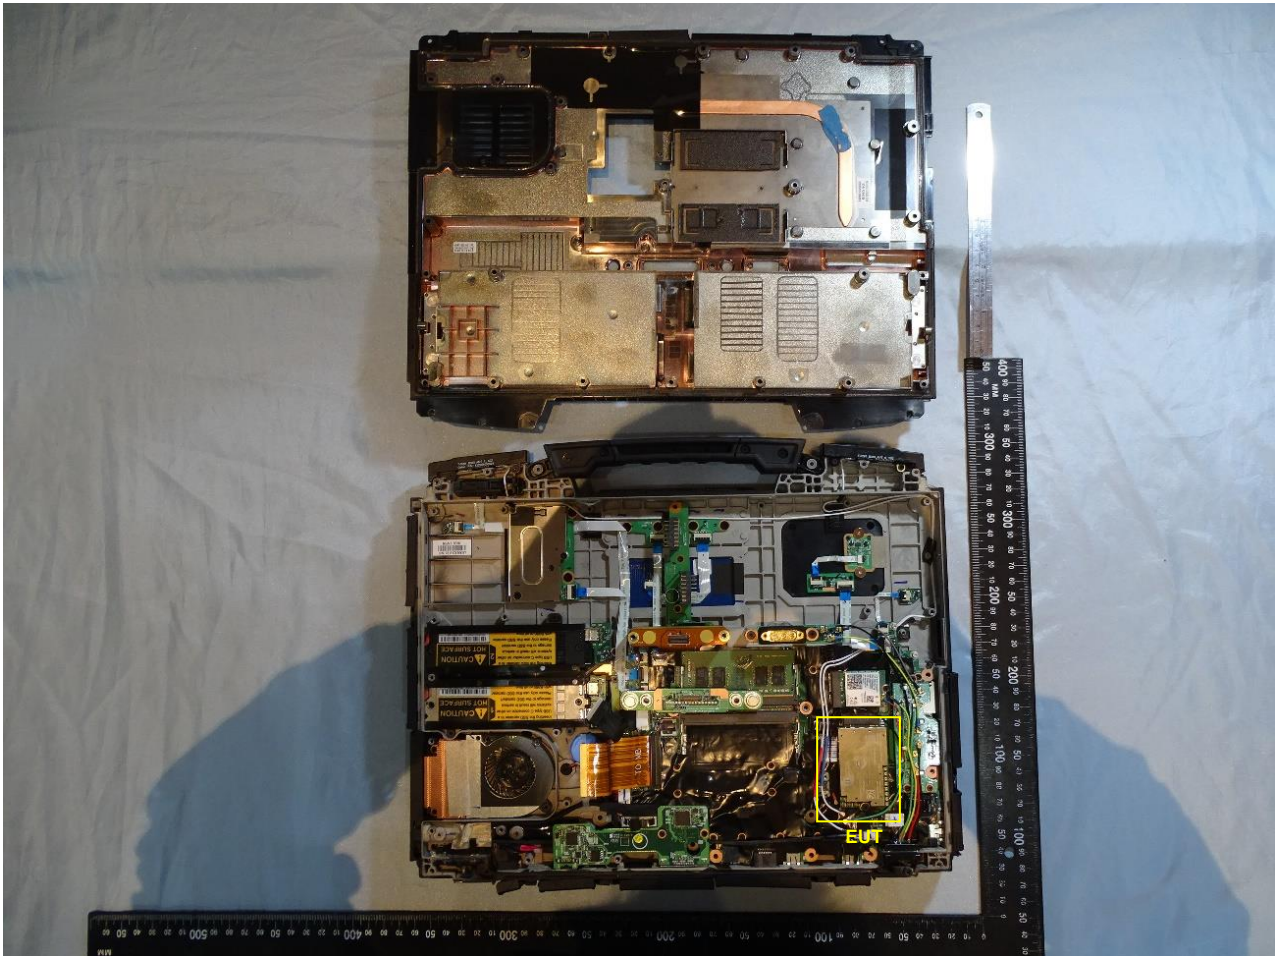

4. Internal Photograph of the Host

Host: Notebook (Brand Name: Getac / Model Name: B360, B360 Pro)

Host 1

Host 2

WWAN Main Antenna

WWAN Aux. Antenna

WWAN MIMO 1 Antenna

WWAN MIMO 2 Antenna

GPS Antenna

————THE END————