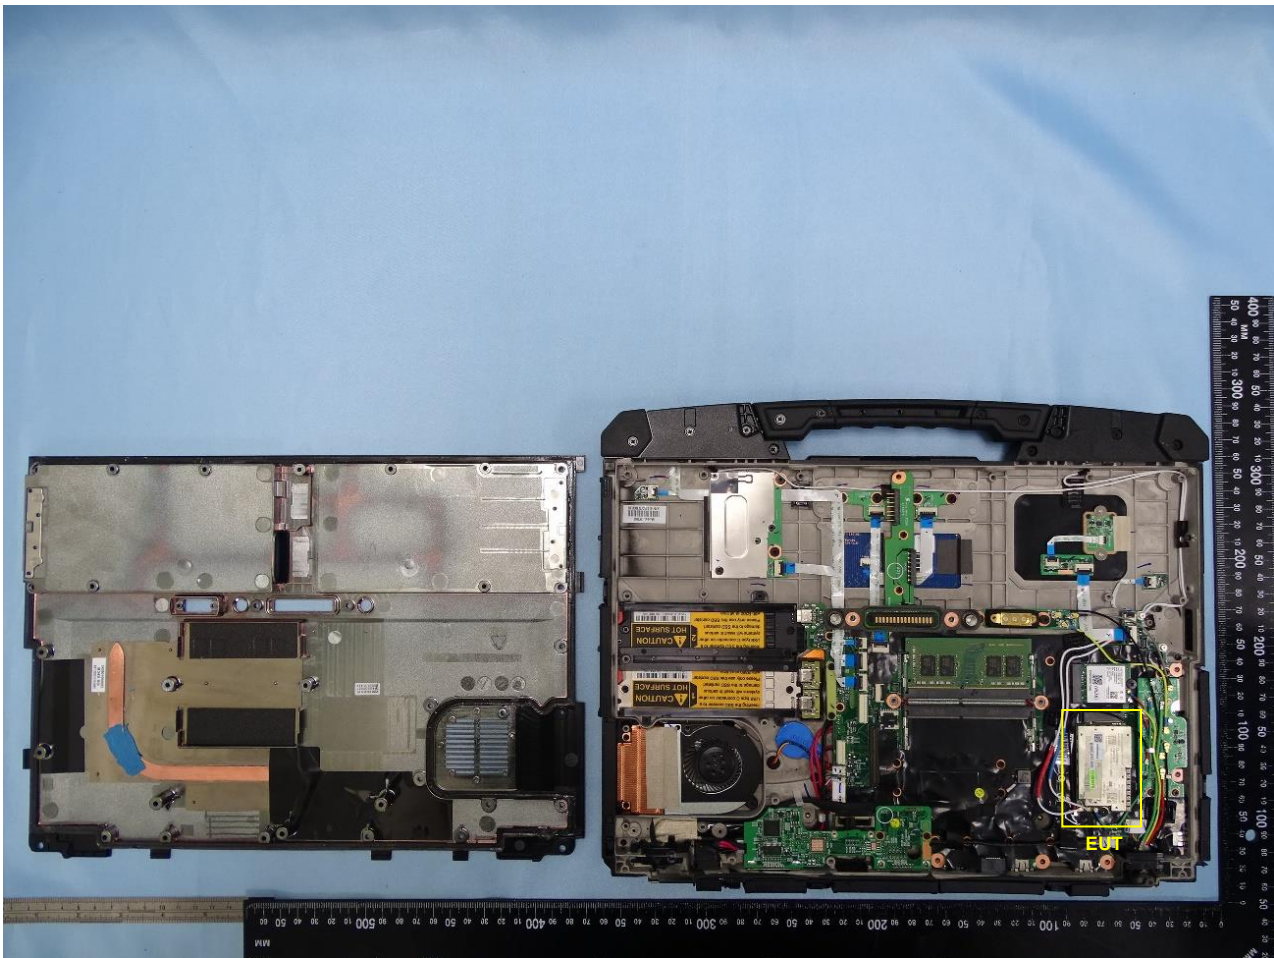

4. Internal Photograph of the Host

Host: Notebook (Brand Name: Getac / Model Name: B360, B360 Pro)

Host 1

Host 2

WWAN Main Antenna

WWAN Aux. Antenna

WWAN MIMO 1 Antenna

WWAN MIMO 2 Antenna

GPS Antenna

————THE END————