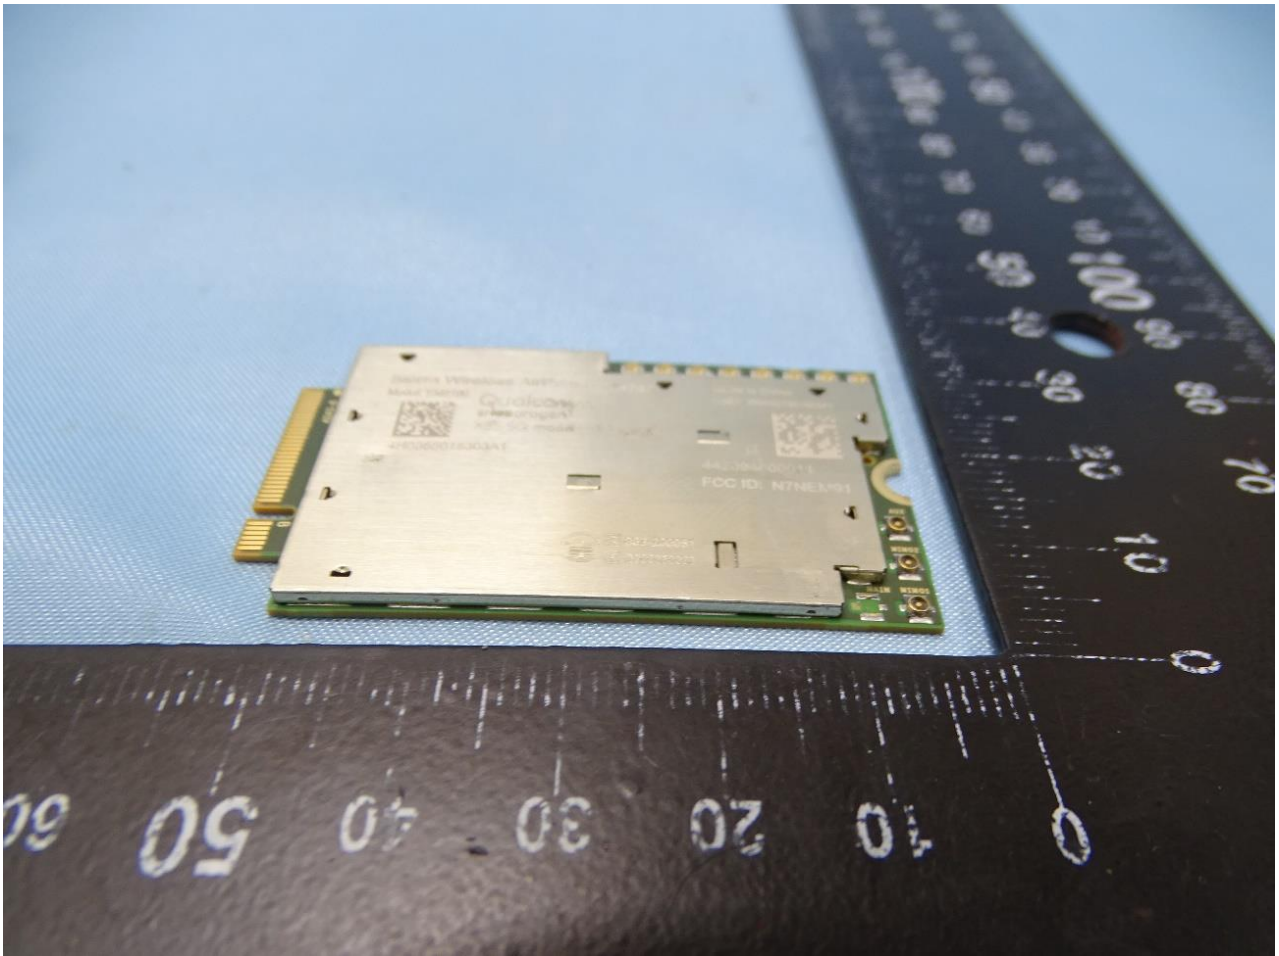

1. Photograph of the EUT

EUT: Wireless Module (Brand Name: Getac / Model Name: EM9190)

2. External Photograph of the Host

Host: Notebook (Brand Name: Getac / Model Name: B360, B360 Pro)

Host 1

Host 2

3. Photograph of Accessory for the Host

Host: Notebook (Brand Name: Getac / Model Name: B360, B360 Pro)

List of Accessory for Host (Notebook):

Specification of Accessory		
AC Adapter 1	Brand Name	Chicony
	Model Name	A15-090P1A
AC Adapter 2	Brand Name	Chicony
	Model Name	A17-120P1A
Battery 1	Brand Name	Getac
	Model Name	BP3S1P2100S-02
Battery 2	Brand Name	Getac
	Model Name	BP3S2P3450P-01