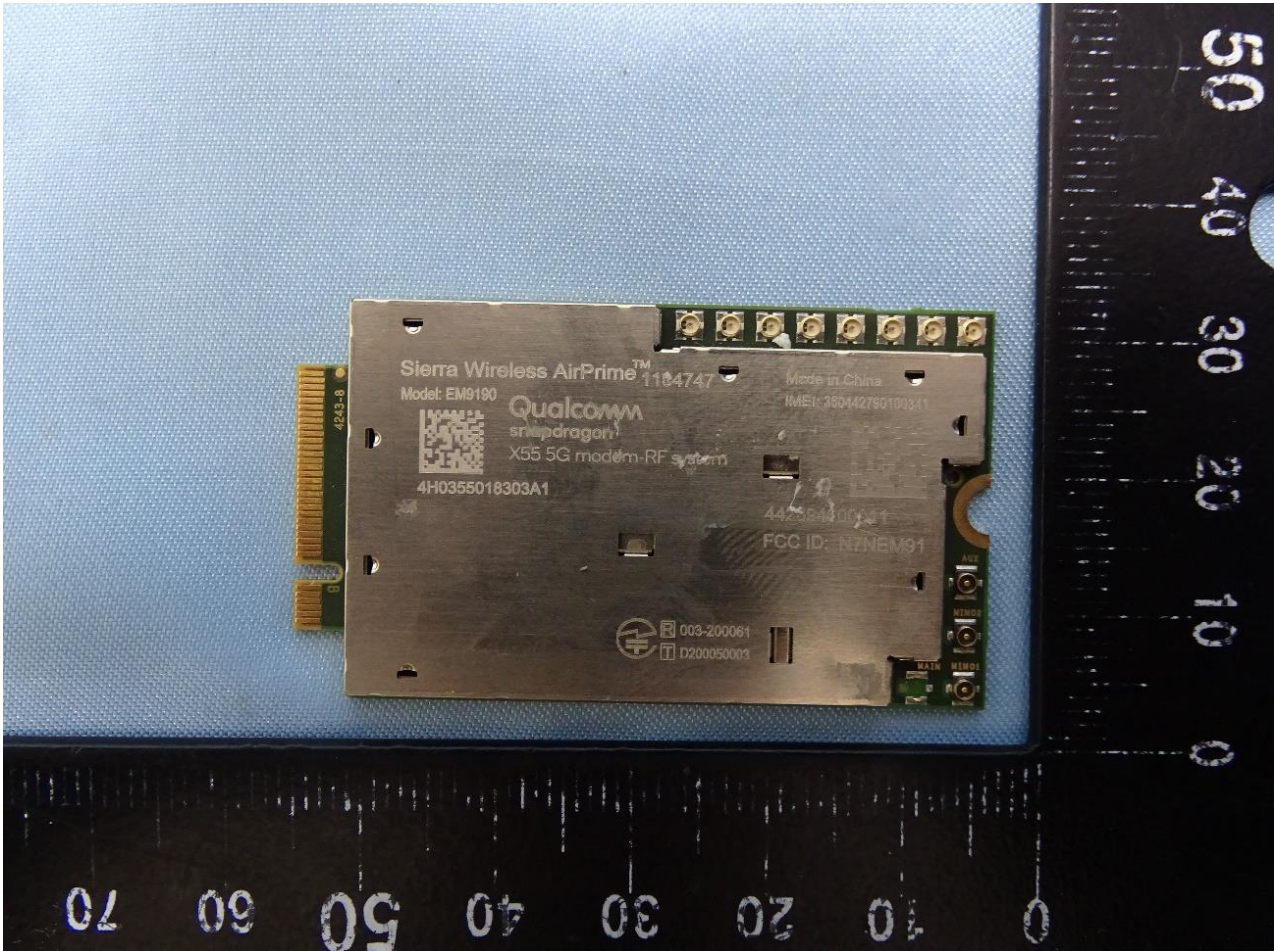

1. Photograph of the EUT

EUT: Wireless Module (Brand Name: Getac / Model Name: EM9190)

2. External Photograph of the Host

Host: Notebook (Brand Name: Getac / Model Name: B360, B360 Pro)

Host 1

Host 2

3. Photograph of Accessory for the Host

Host: Notebook (Brand Name: Getac / Model Name: B360, B360 Pro)

List of Accessory for Host (Notebook):

Specification of Accessory		
AC Adapter 1	Brand Name	Chicony
	Model Name	A15-090P1A
AC Adapter 2	Brand Name	Chicony
	Model Name	A17-120P1A
Battery 1	Brand Name	Getac
	Model Name	BP3S1P2100S-02
Battery 2	Brand Name	Getac
	Model Name	BP3S2P3450P-01