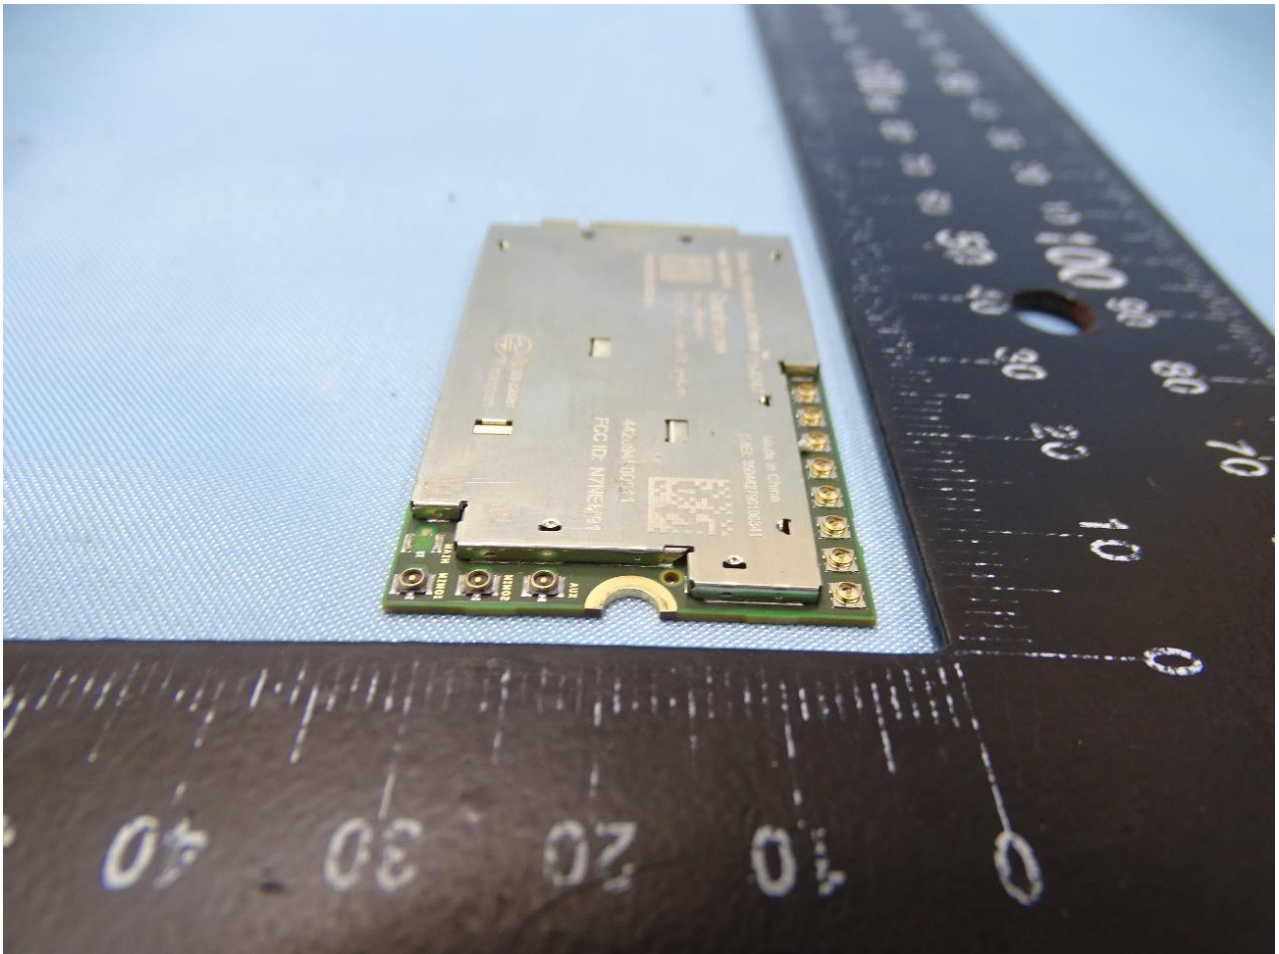

1. Photograph of the EUT

EUT: Wireless Module (Brand Name: Getac / Model Name: EM9190)

2. External Photograph of the Host

Host: Notebook (Brand Name: Getac / Model Name: B360, B360 Pro)

Host 1

Host 2

3. Photograph of Accessory for the Host

Host: Notebook (Brand Name: Getac / Model Name: B360, B360 Pro)

List of Accessory for Host (Notebook):

Specification of Accessory		
AC Adapter 1	Brand Name	Chicony
	Model Name	A15-090P1A
AC Adapter 2	Brand Name	Chicony
	Model Name	A17-120P1A
Battery 1	Brand Name	Getac
	Model Name	BP3S1P2100S-02
Battery 2	Brand Name	Getac
	Model Name	BP3S2P3450P-01