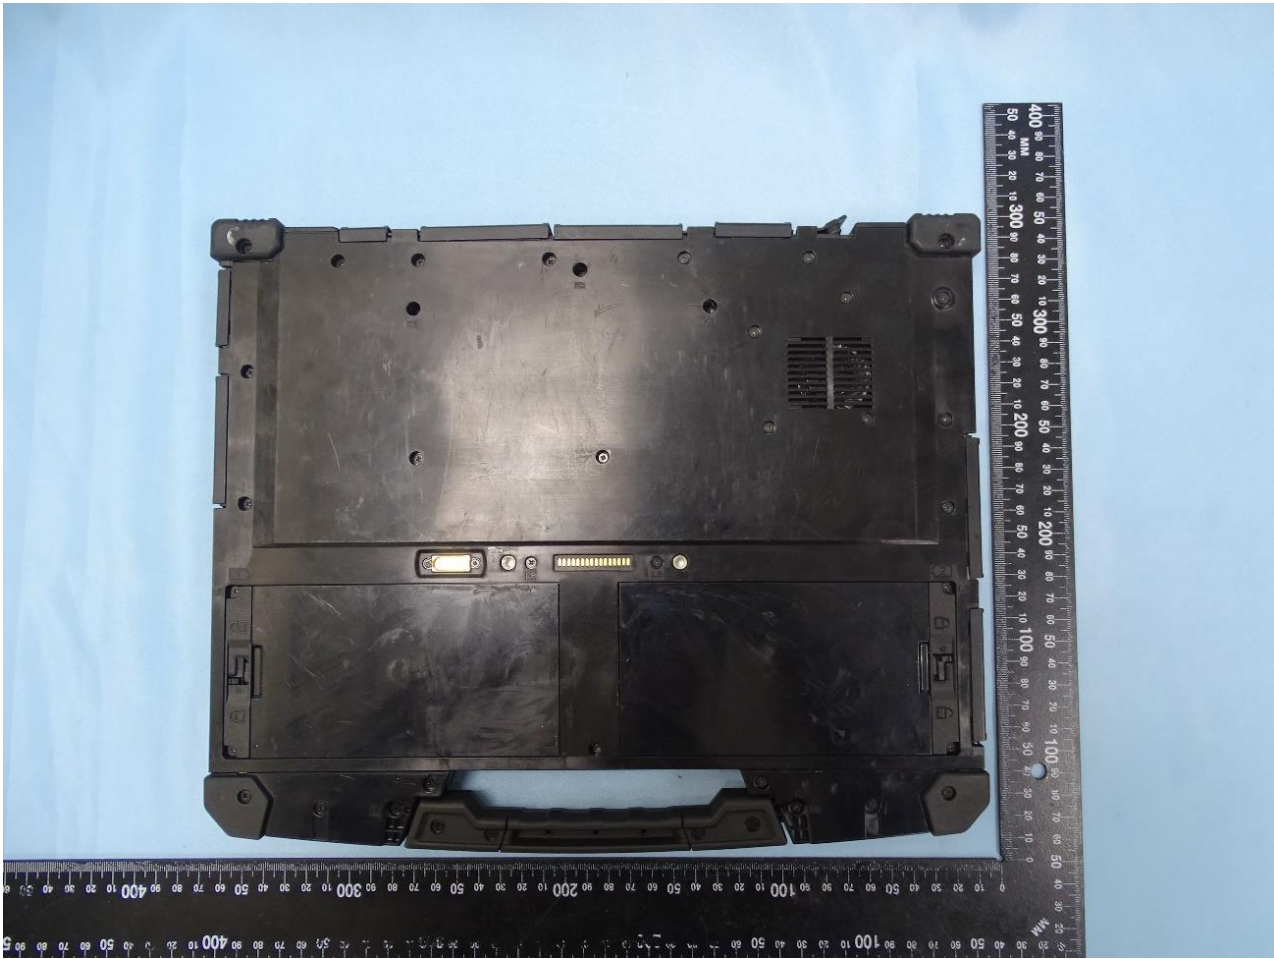

1. Photograph of the EUT

EUT: Wireless Module (Brand Name: Getac / Model Name: EM9190)

2. External Photograph of the Host

Host: Notebook (Brand Name: Getac / Model Name: B360, B360 Pro)

Host 1

Host 2

3. Photograph of Accessory for the Host

Host: Notebook (Brand Name: Getac / Model Name: B360, B360 Pro)

List of Accessory for Host (Notebook):

Specification of Accessory		
AC Adapter 1	Brand Name	Chicony
	Model Name	A15-090P1A
AC Adapter 2	Brand Name	Chicony
	Model Name	A17-120P1A
Battery 1	Brand Name	Getac
	Model Name	BP3S1P2100S-02
Battery 2	Brand Name	Getac
	Model Name	BP3S2P3450P-01