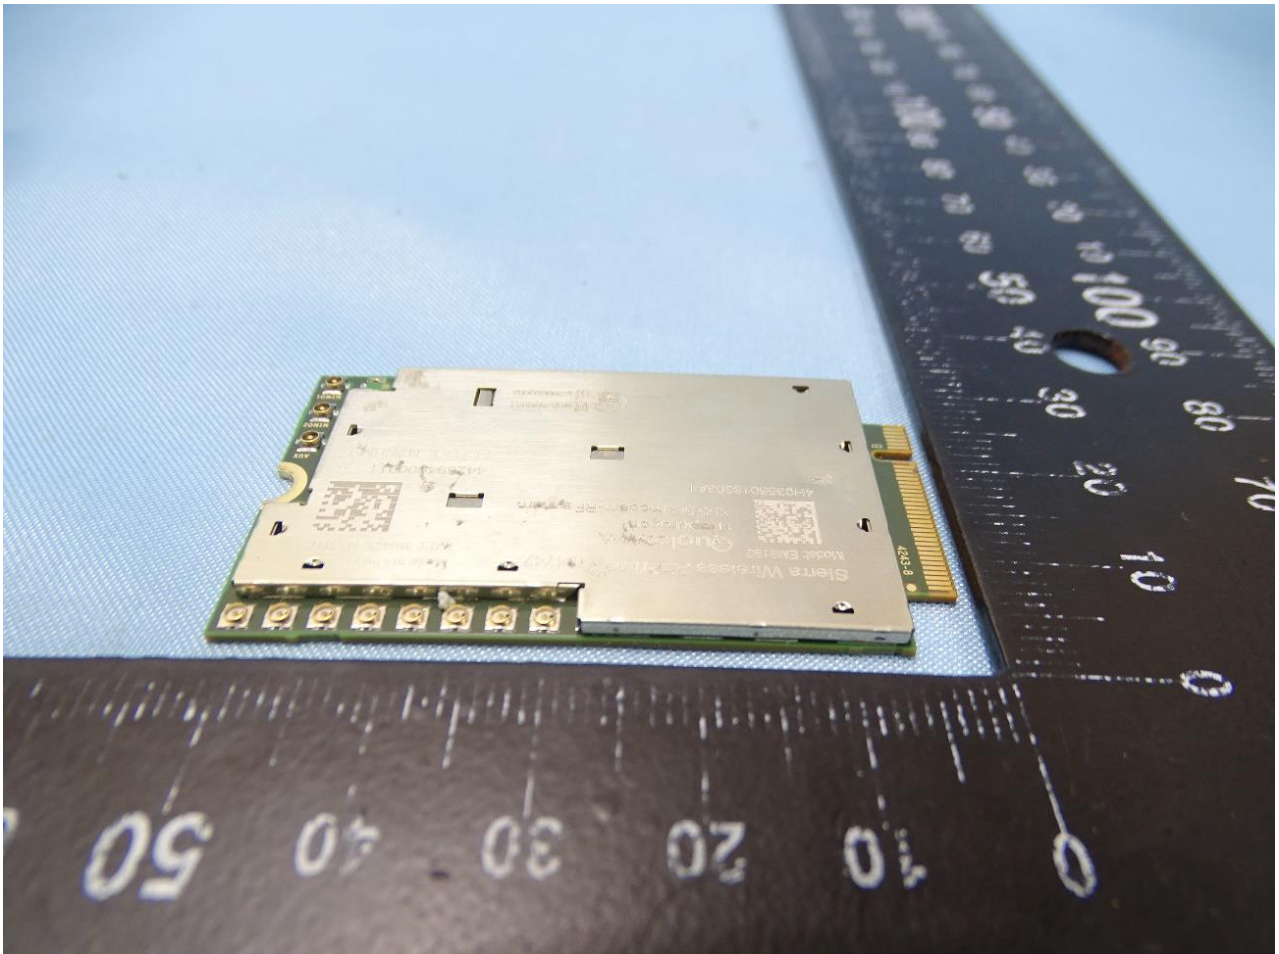

1. Photograph of the EUT

EUT: Wireless Module (Brand Name: Getac / Model Name: EM9190)

2. External Photograph of the Host

Host: Notebook (Brand Name: Getac / Model Name: B360, B360 Pro)

Host 1

Host 2

3. Photograph of Accessory for the Host

Host: Notebook (Brand Name: Getac / Model Name: B360, B360 Pro)

List of Accessory for Host (Notebook):

Specification of Accessory		
AC Adapter 1	Brand Name	Chicony
	Model Name	A15-090P1A
AC Adapter 2	Brand Name	Chicony
	Model Name	A17-120P1A
Battery 1	Brand Name	Getac
	Model Name	BP3S1P2100S-02
Battery 2	Brand Name	Getac
	Model Name	BP3S2P3450P-01