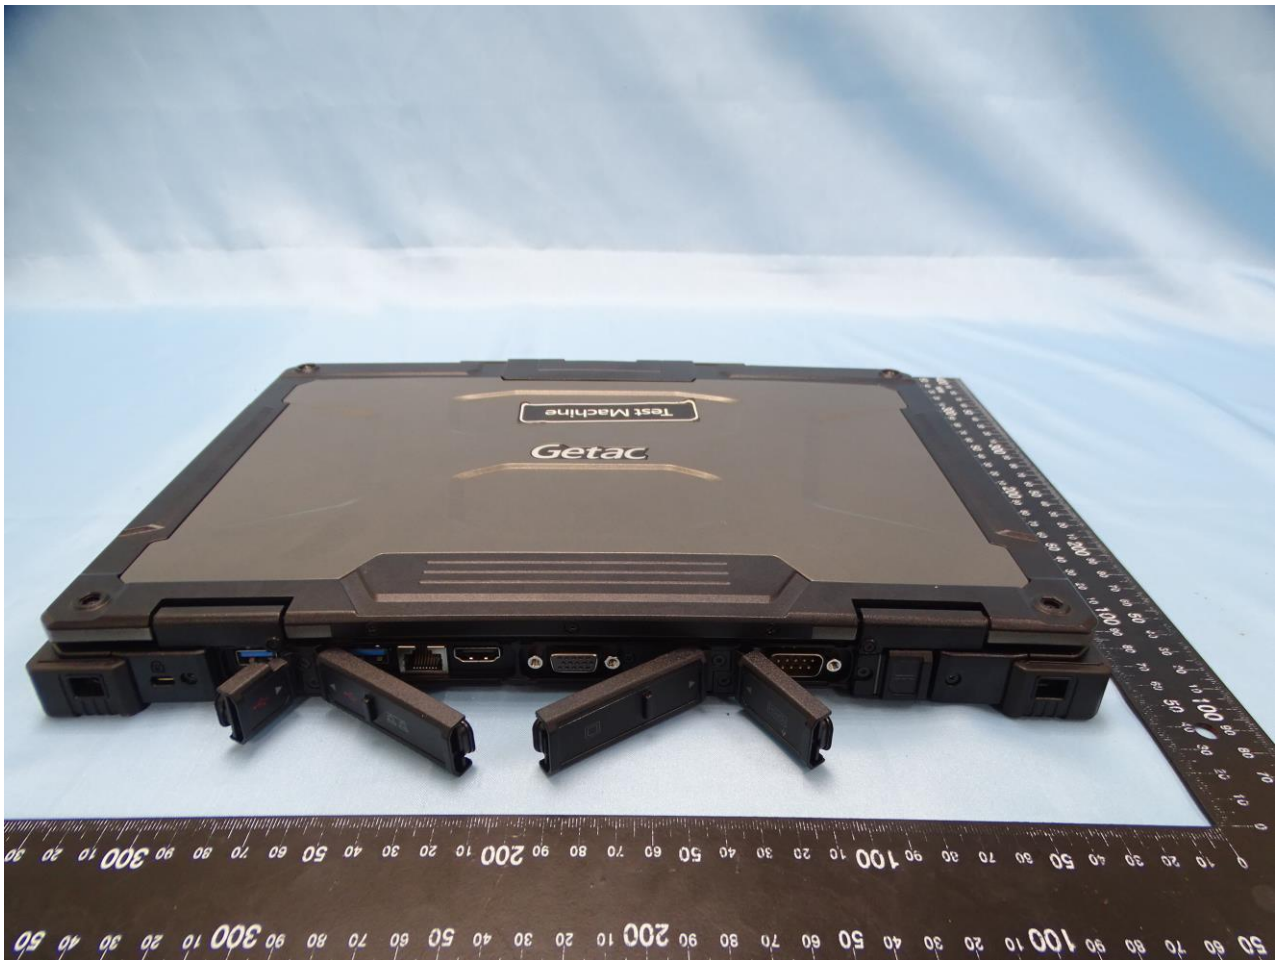

1. Photograph of the EUT

EUT: Wireless Module (Brand Name: Getac / Model Name: EM9190)

2. External Photograph of the Host

Host: Notebook (Brand Name: Getac / Model Name: B360, B360 Pro)

Host 1

Host 2

3. Photograph of Accessory for the Host

Host: Notebook (Brand Name: Getac / Model Name: B360, B360 Pro)

List of Accessory for Host (Notebook):

Specification of Accessory		
AC Adapter 1	Brand Name	Chicony
	Model Name	A15-090P1A
AC Adapter 2	Brand Name	Chicony
	Model Name	A17-120P1A
Battery 1	Brand Name	Getac
	Model Name	BP3S1P2100S-02
Battery 2	Brand Name	Getac
	Model Name	BP3S2P3450P-01