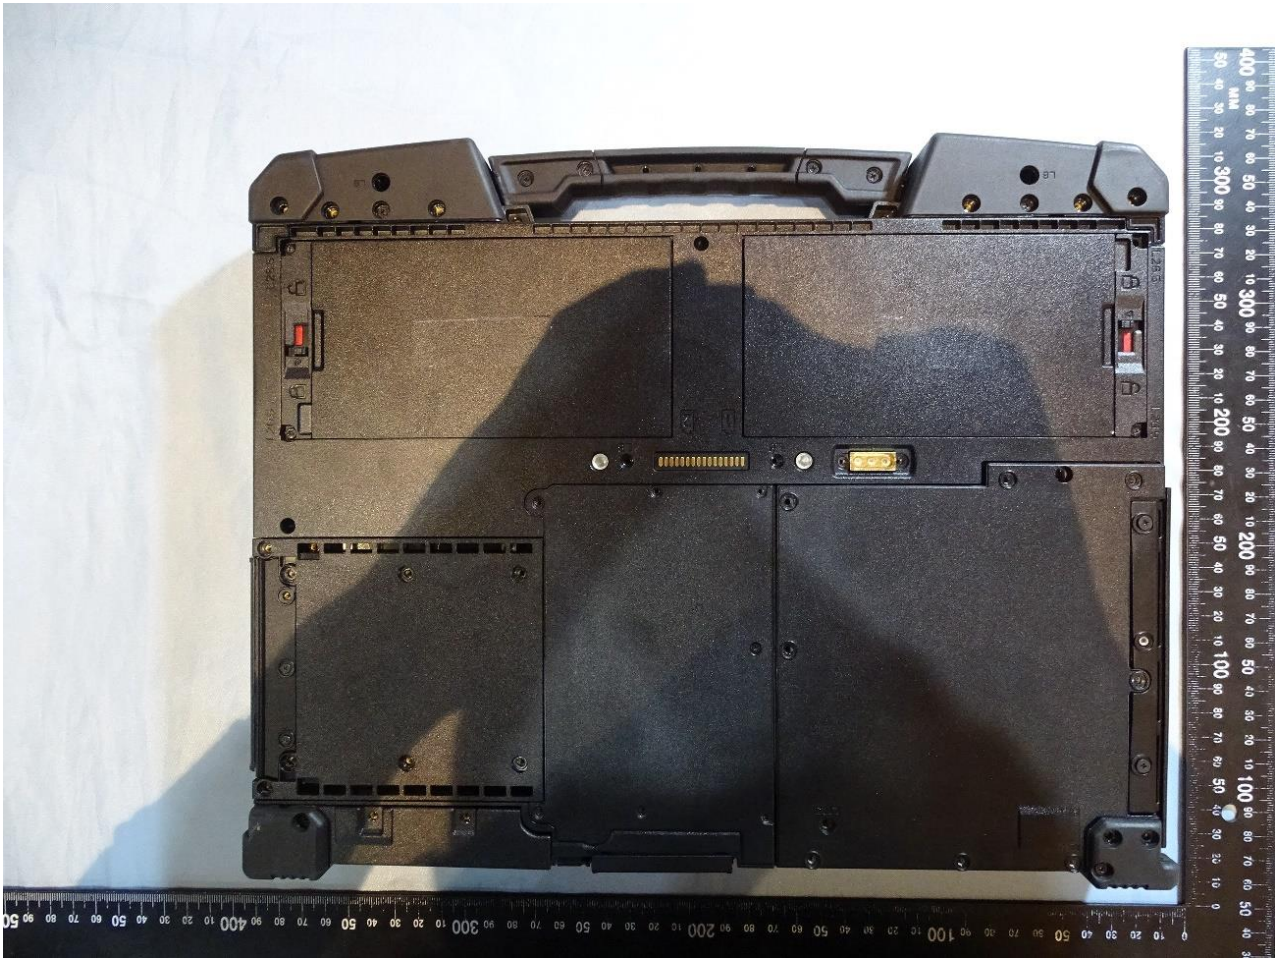

1. Photograph of the EUT

EUT: Wireless Module (Brand Name: Getac / Model Name: EM9190)

2. External Photograph of the Host

Host: Notebook (Brand Name: Getac / Model Name: B360, B360 Pro)

Host 1

Host 2

3. Photograph of Accessory for the Host

Host: Notebook (Brand Name: Getac / Model Name: B360, B360 Pro)

List of Accessory for Host (Notebook):

Specification of Accessory		
AC Adapter 1	Brand Name	Chicony
	Model Name	A15-090P1A
AC Adapter 2	Brand Name	Chicony
	Model Name	A17-120P1A
Battery 1	Brand Name	Getac
	Model Name	BP3S1P2100S-02
Battery 2	Brand Name	Getac
	Model Name	BP3S2P3450P-01