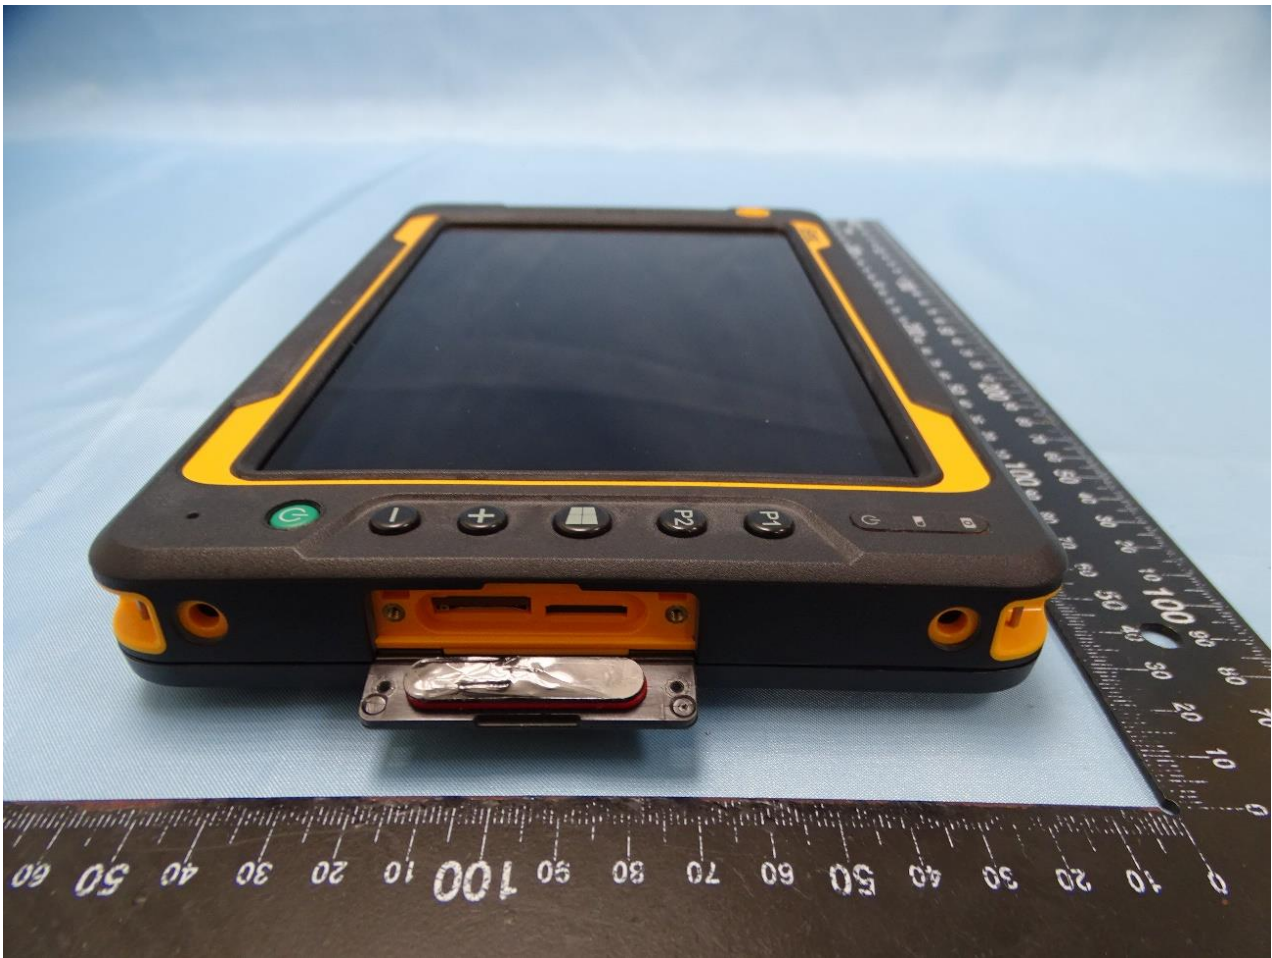

1. Photograph of the EUT

EUT: WWAN module (Brand Name: Getac / Model Name: EM7565)

2. External Photograph of the Host

Host: Tablet (Brand Name: Getac / Model Name: EX80)

3. Photograph of Accessory for the Host

List of Accessory for Host (Tablet):

Specification of Accessory		
AC Adapter	Brand Name	APD
	Model Name	WA-24Q12R
Battery 1	Brand Name	Getac
	Model Name	BP2S2P2100S-EX
Battery 2	Brand Name	Panasonic
	Model Name	CR2016

Remark: For accessories equipped with this EUT, please refer to the following photos.

AC Adapter 1

Battery 1

Battery 2