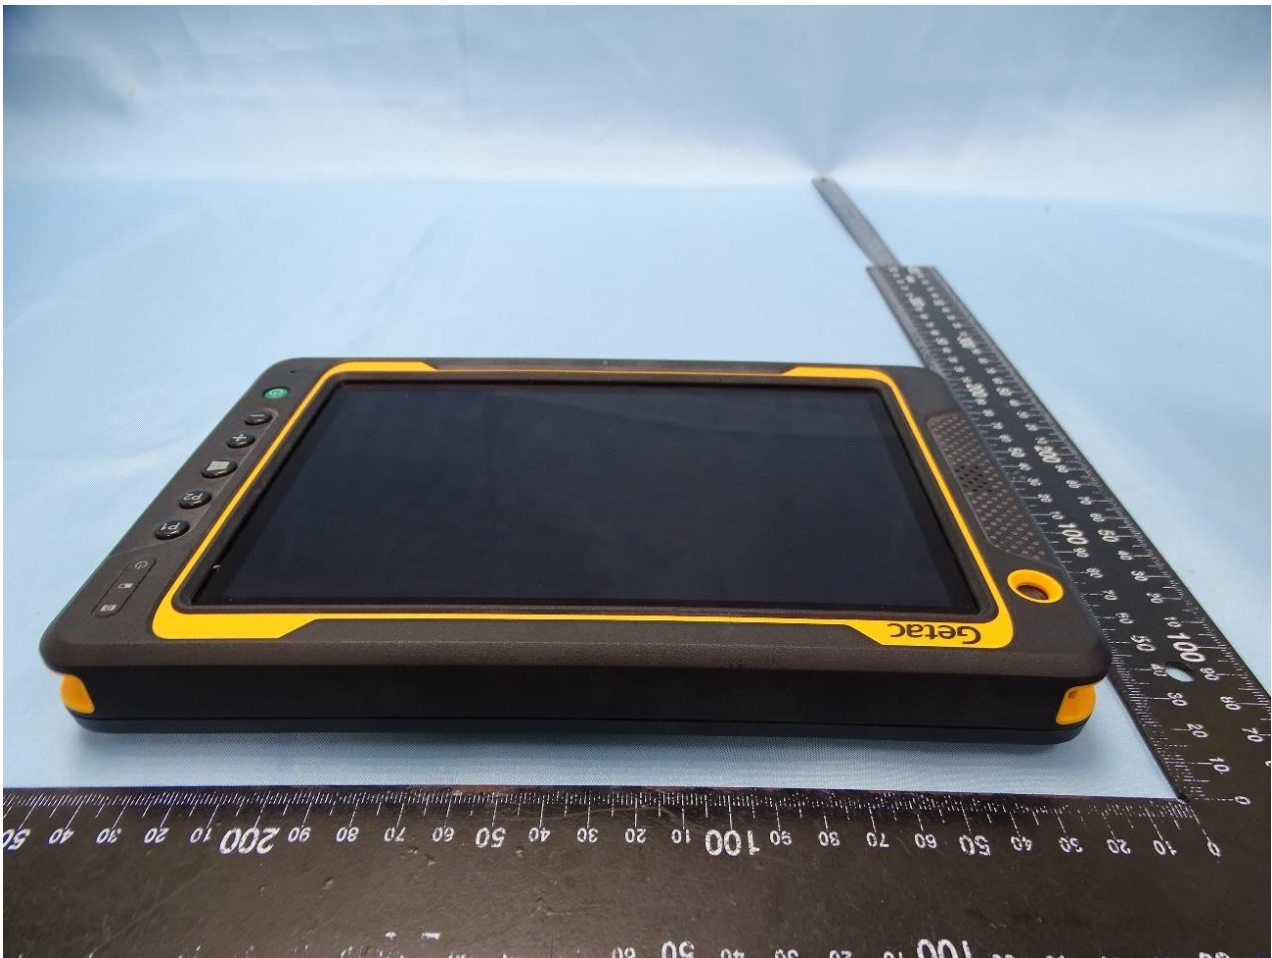

1. Photograph of the EUT

EUT: WWAN module (Brand Name: Getac / Model Name: EM7565)

2. External Photograph of the Host

Host: Tablet (Brand Name: Getac / Model Name: EX80)

3. Photograph of Accessory for the Host

List of Accessory for Host (Tablet):

Specification of Accessory		
AC Adapter	Brand Name	APD
	Model Name	WA-24Q12R
Battery 1	Brand Name	Getac
	Model Name	BP2S2P2100S-EX
Battery 2	Brand Name	Panasonic
	Model Name	CR2016