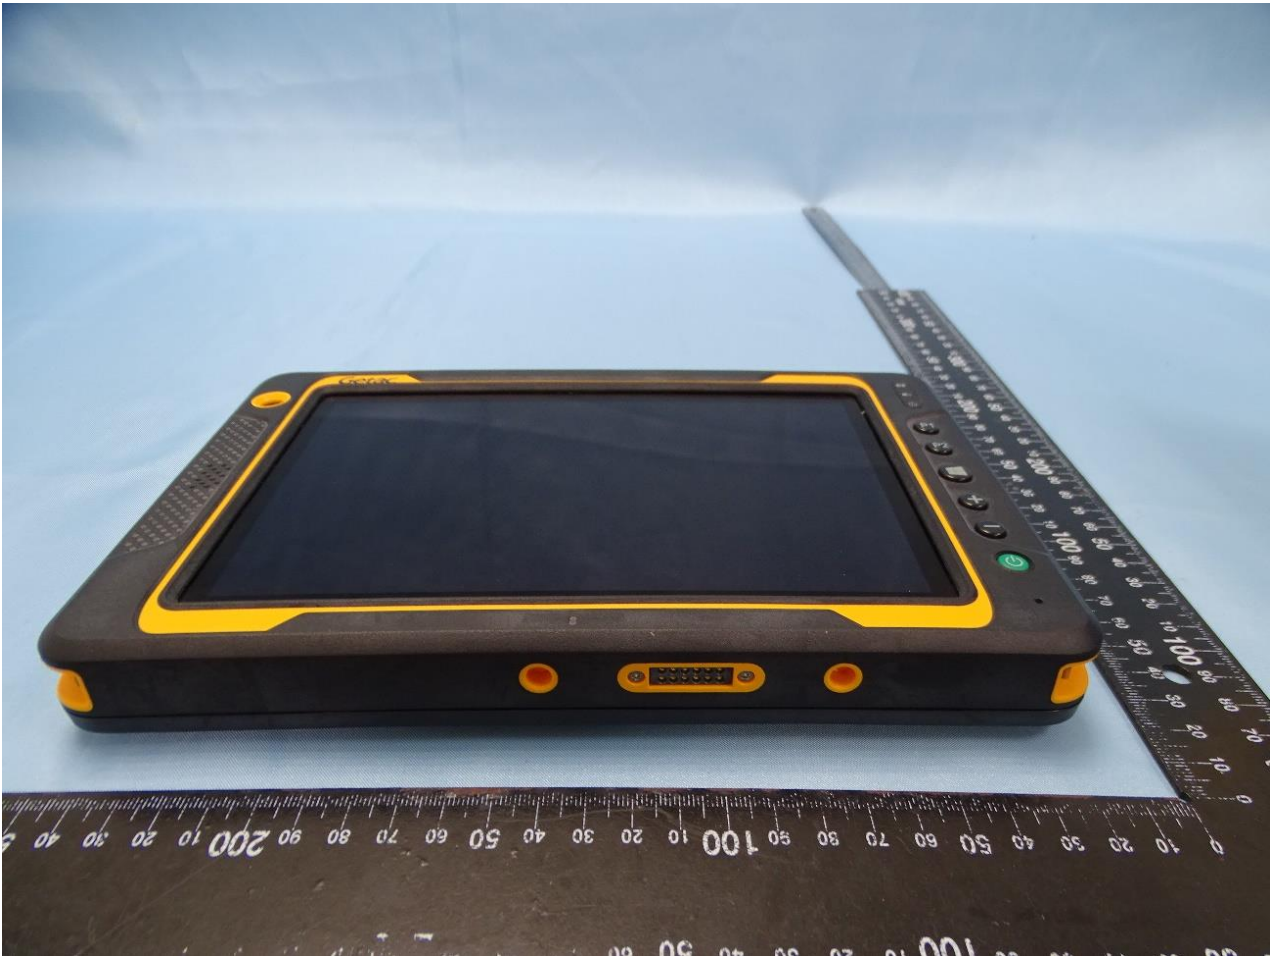

1. Photograph of the EUT

EUT: WWAN module (Brand Name: Getac / Model Name: EM7565)

2. External Photograph of the Host

Host: Tablet (Brand Name: Getac / Model Name: EX80)

3. Photograph of Accessory for the Host

List of Accessory for Host (Tablet):

Specification of Accessory		
AC Adapter	Brand Name	APD
	Model Name	WA-24Q12R
Battery 1	Brand Name	Getac
	Model Name	BP2S2P2100S-EX
Battery 2	Brand Name	Panasonic
	Model Name	CR2016