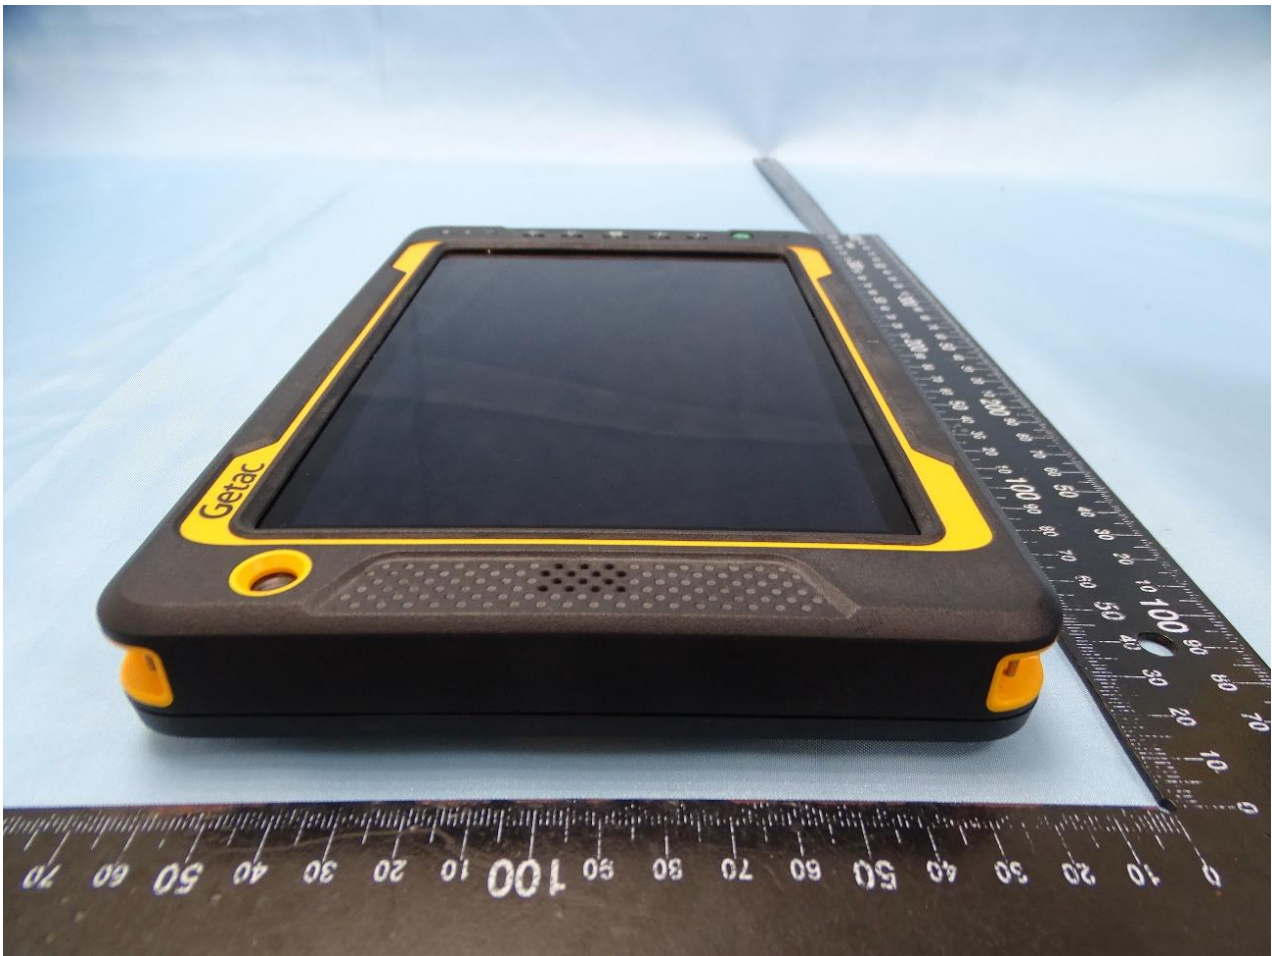

1. Photograph of the EUT

EUT: WWAN module (Brand Name: Getac / Model Name: EM7565)

2. External Photograph of the Host

Host: Tablet (Brand Name: Getac / Model Name: EX80)

3. Photograph of Accessory for the Host

List of Accessory for Host (Tablet):

Specification of Accessory		
AC Adapter	Brand Name	APD
	Model Name	WA-24Q12R
Battery 1	Brand Name	Getac
	Model Name	BP2S2P2100S-EX
Battery 2	Brand Name	Panasonic
	Model Name	CR2016