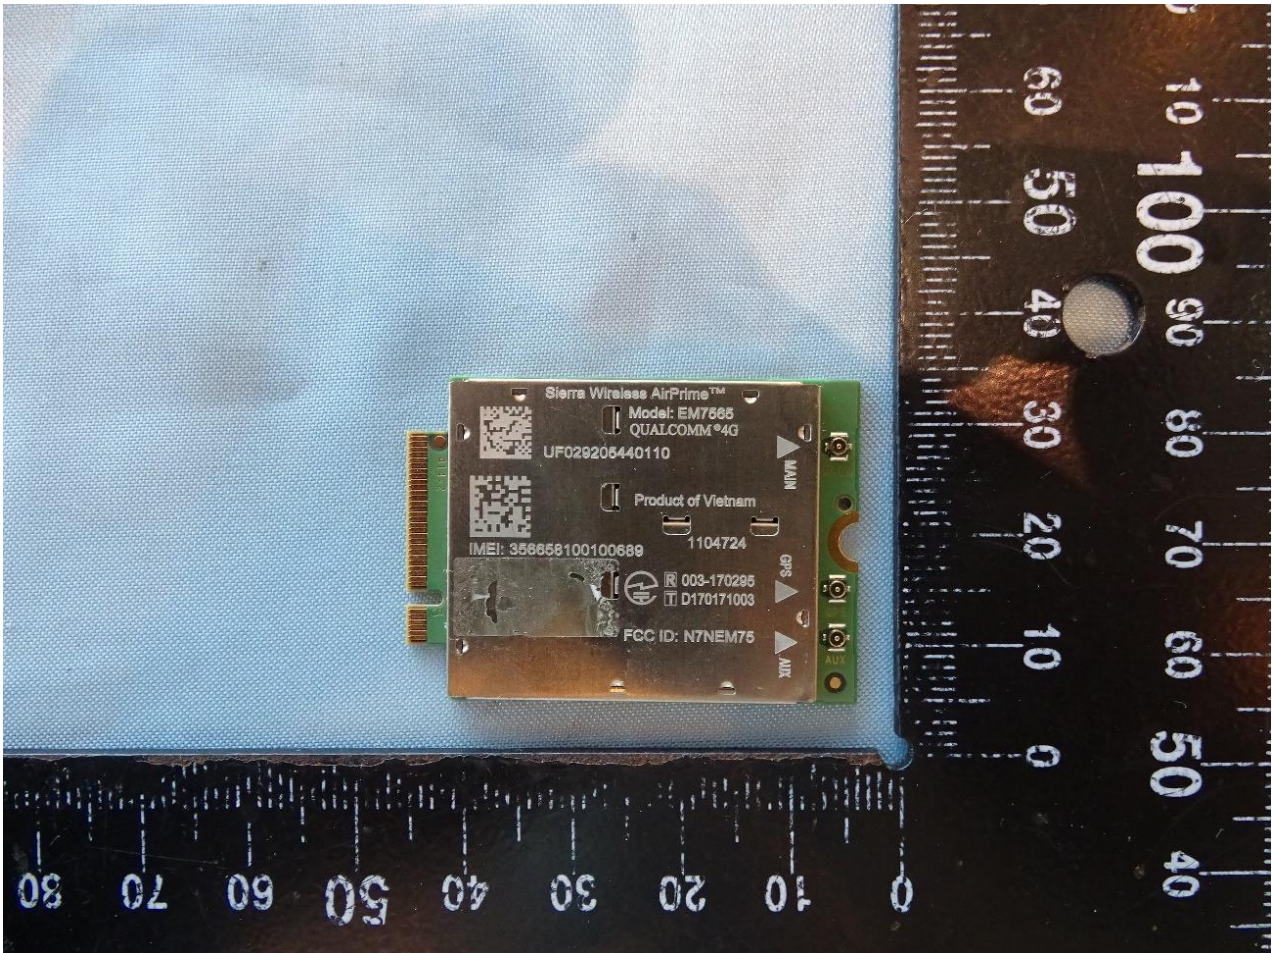

1. Photograph of the EUT

EUT: WWAN module (Brand Name: Getac / Model Name: EM7565)

2. External Photograph of the Host

Host: Tablet (Brand Name: Getac / Model Name: EX80)

3. Photograph of Accessory for the Host

List of Accessory for Host (Tablet):

Specification of Accessory		
AC Adapter	Brand Name	APD
	Model Name	WA-24Q12R
Battery 1	Brand Name	Getac
	Model Name	BP2S2P2100S-EX
Battery 2	Brand Name	Panasonic
	Model Name	CR2016