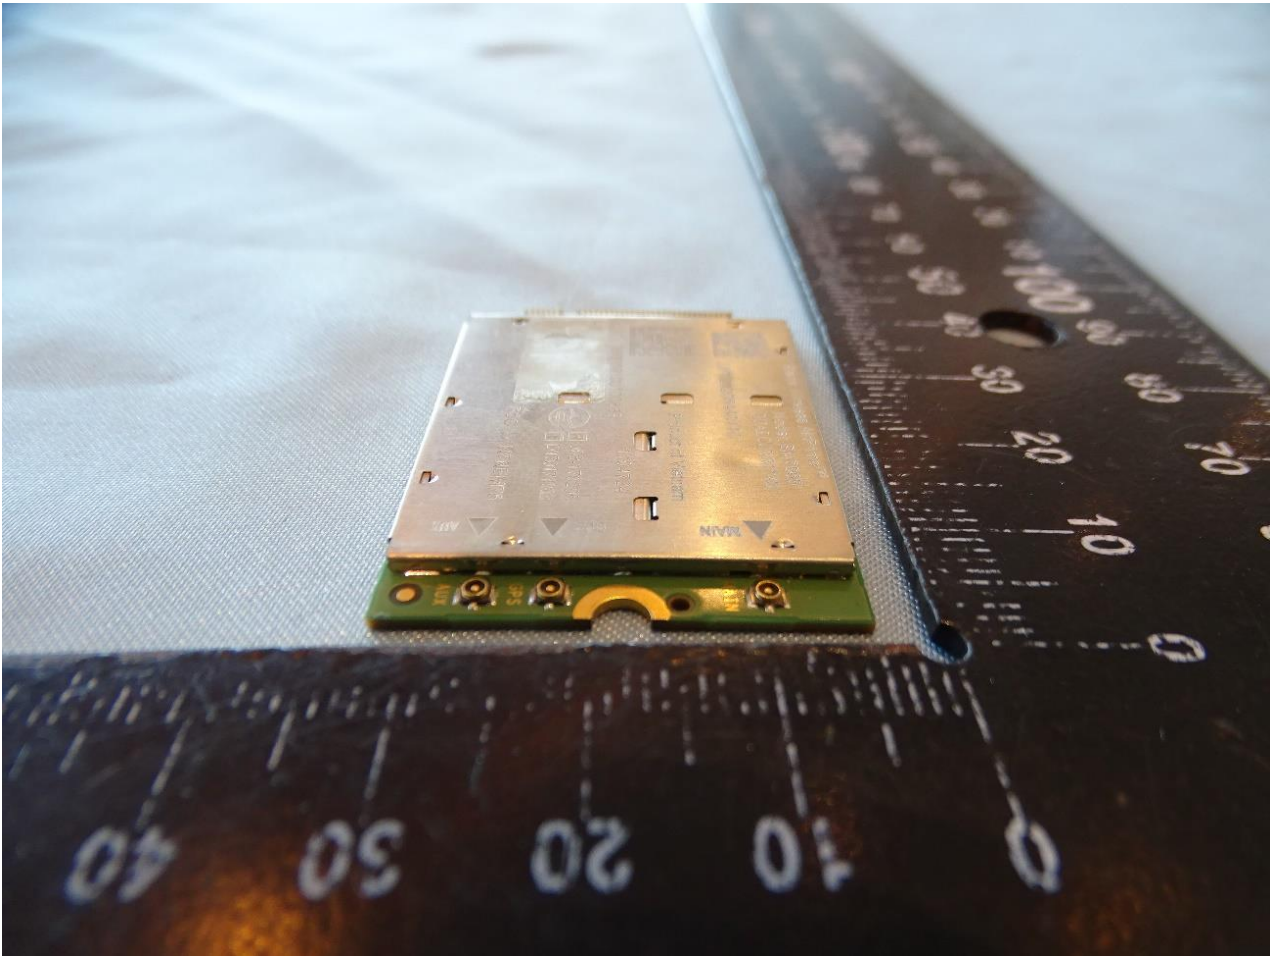

1. Photograph of the EUT

EUT: WWAN module (Brand Name: Getac / Model Name: EM7565)

2. External Photograph of the Host

Host: Tablet (Brand Name: Getac / Model Name: EX80)

3. Photograph of Accessory for the Host