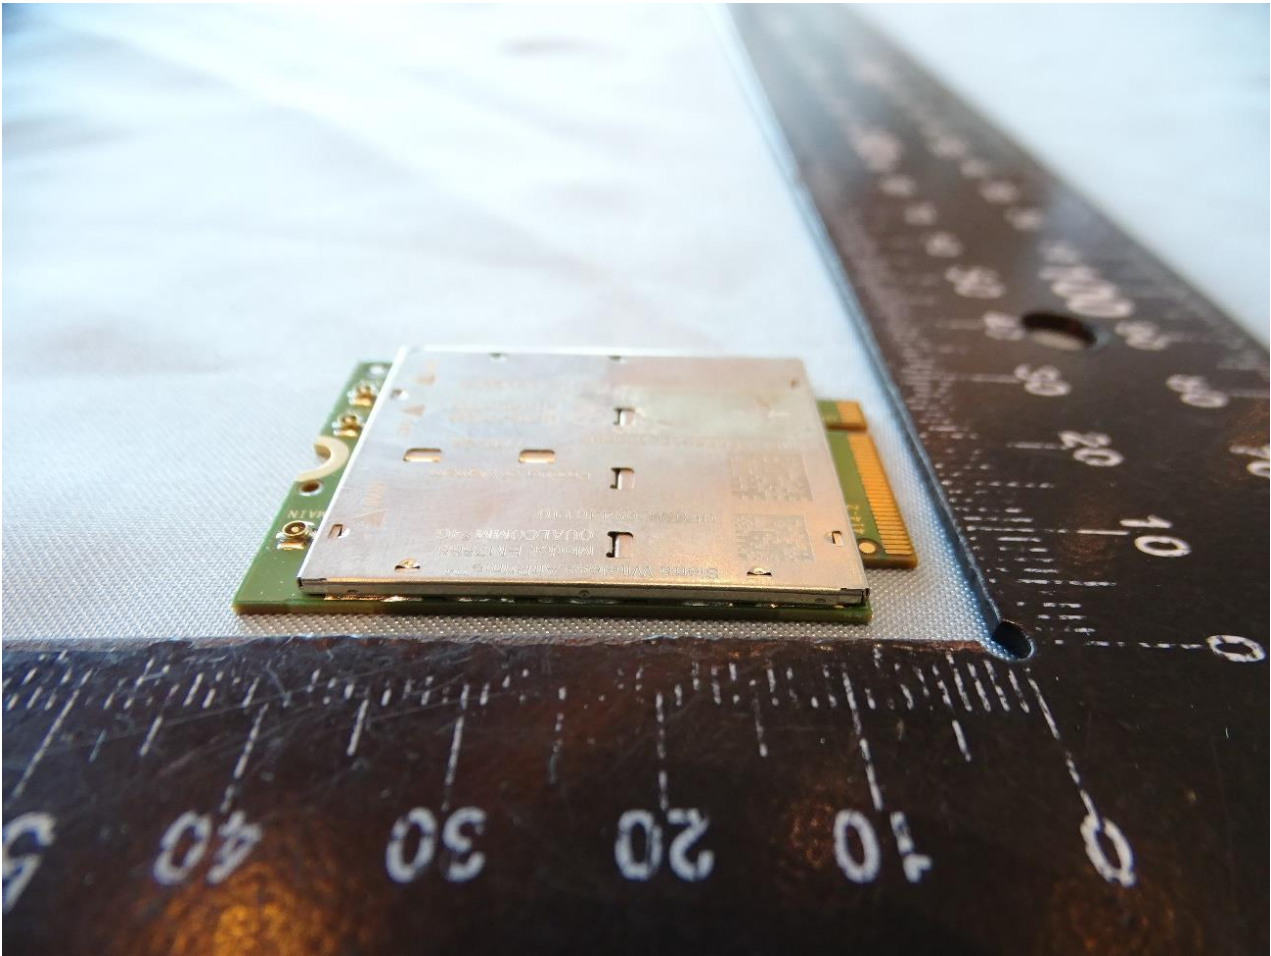

1. Photograph of the EUT

EUT: WWAN module (Brand Name: Getac / Model Name: EM7565)

2. External Photograph of the Host

Host: Tablet (Brand Name: Getac / Model Name: EX80)

3. Photograph of Accessory for the Host