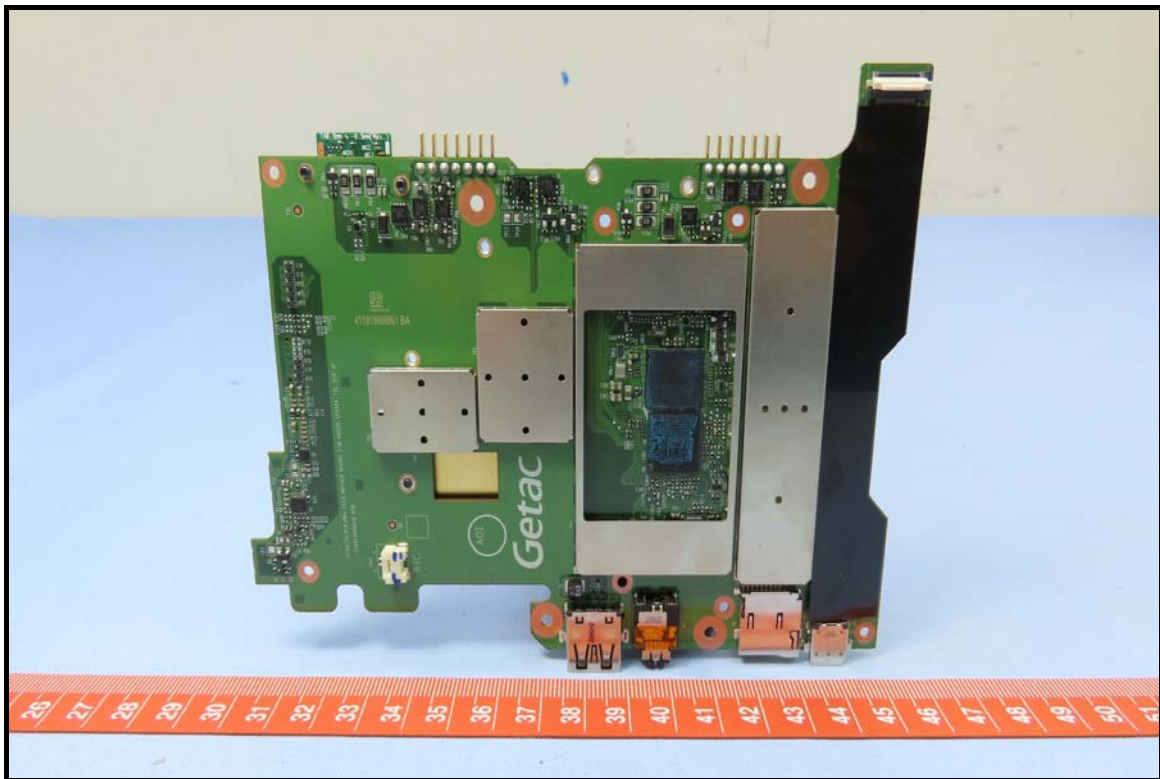

CONSTRUCTION PHOTOS OF EUT

Brand: Sierra, Model: EM7511

End-product (Brand: Getac, Model: ZX10)

WWAN antenna

Battery 1, Brand: Getac, Model: BP1S2P4990B

Battery 2, Brand: Getac, Model: BP1S1P4990B

Smart card reader