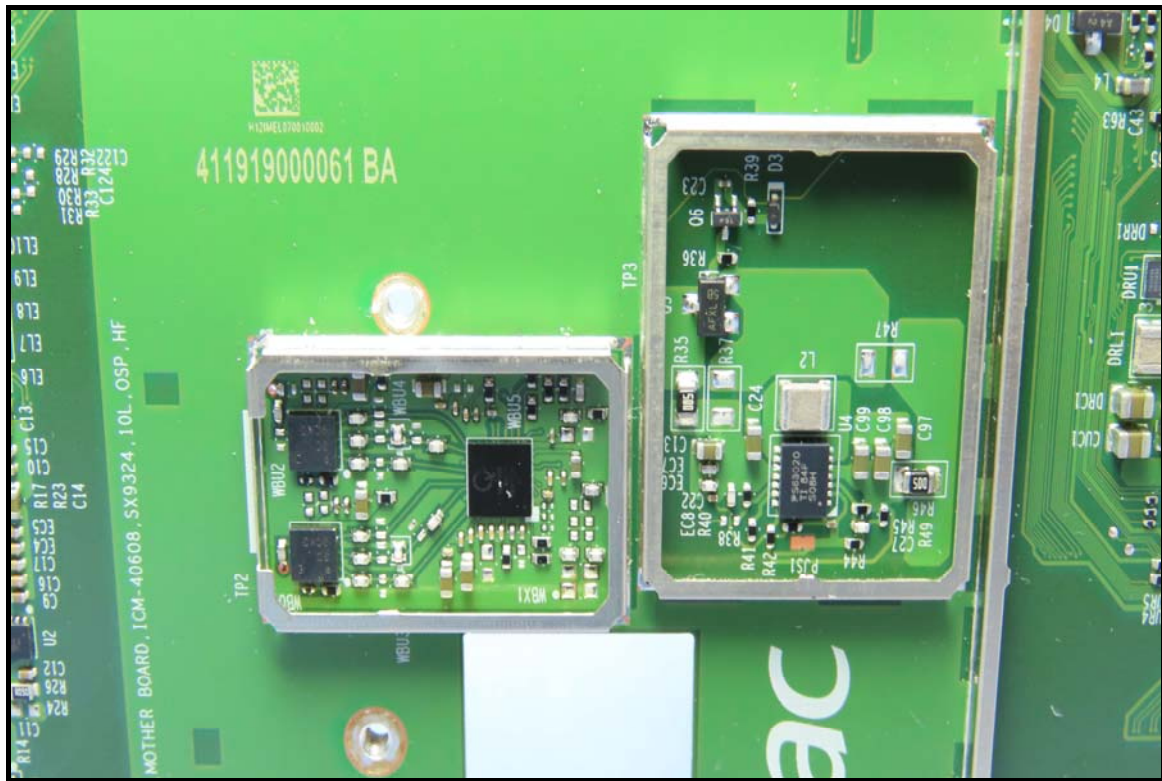

CONSTRUCTION PHOTOS OF EUT

Brand: Sierra, Model: EM7511

End-product (Brand: Getac, Model: ZX10)

WWAN antenna

Battery 1, Brand: Getac, Model: BP1S2P4990B

Battery 2, Brand: Getac, Model: BP1S1P4990B

Smart card reader