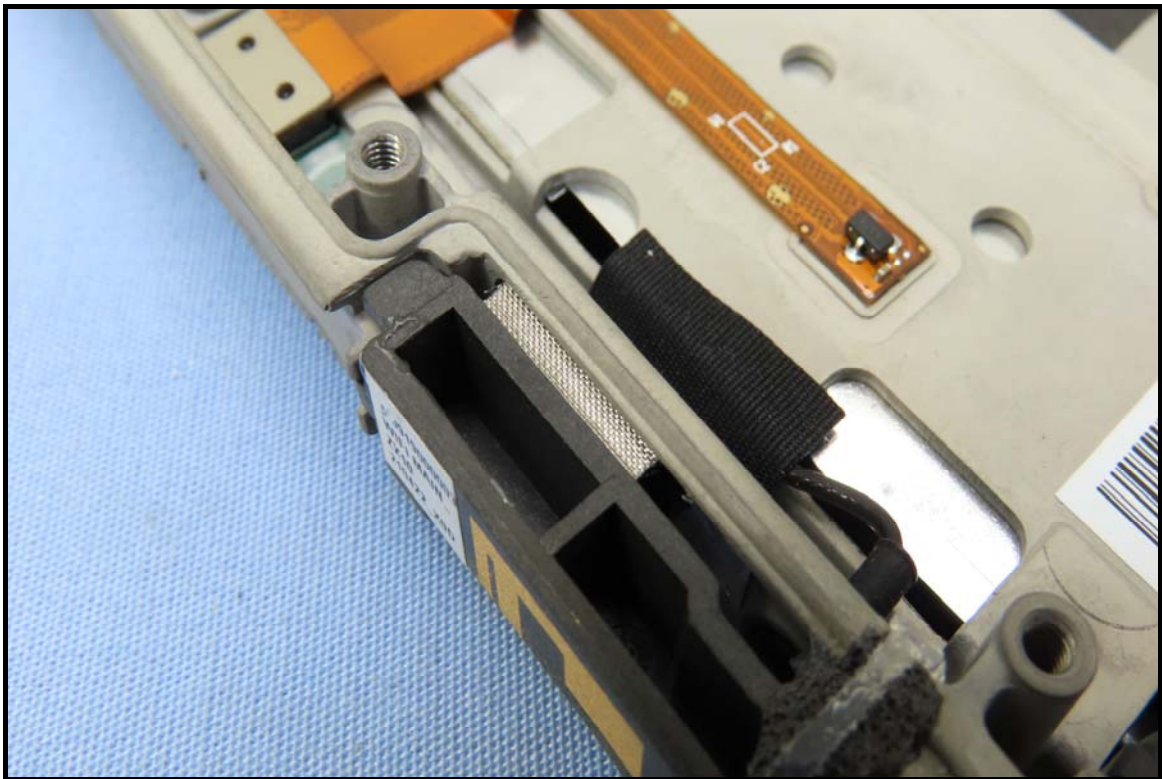

CONSTRUCTION PHOTOS OF EUT

Brand: Sierra, Model: EM7511

End-product (Brand: Getac, Model: ZX10)

WWAN antenna

Battery 1, Brand: Getac, Model: BP1S2P4990B

Battery 2, Brand: Getac, Model: BP1S1P4990B

Smart card reader