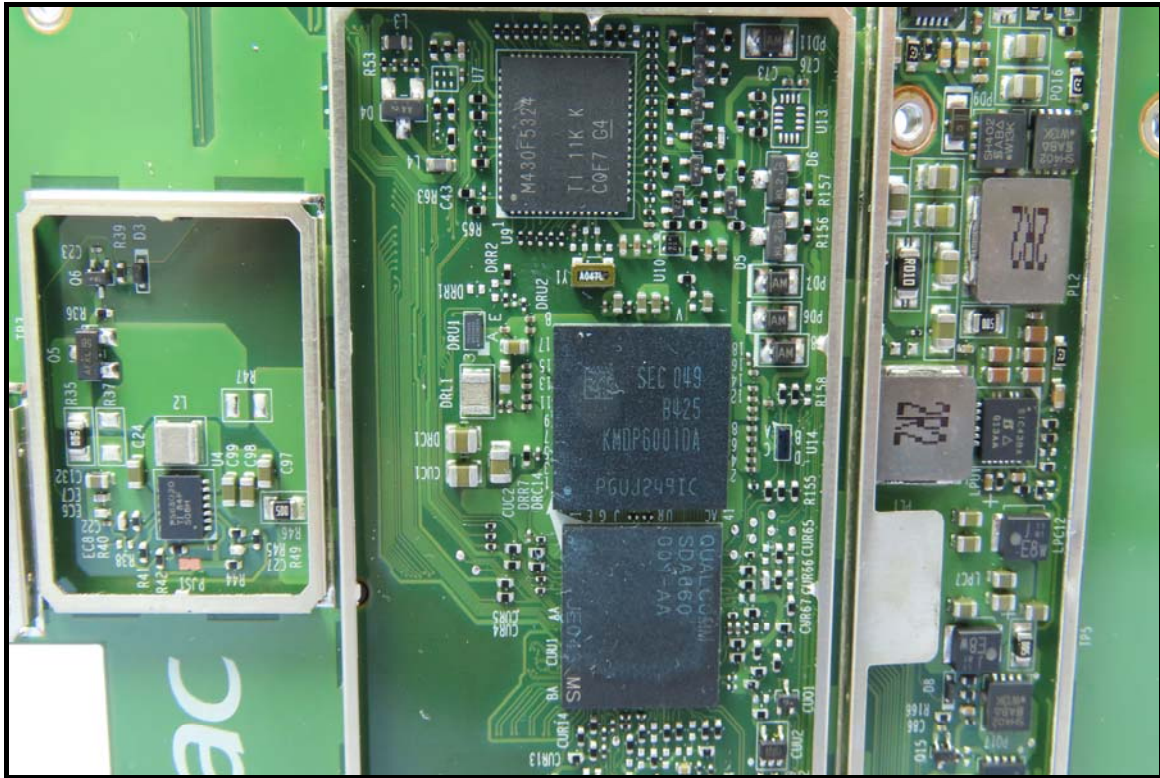

CONSTRUCTION PHOTOS OF EUT

Brand: Sierra, Model: EM7511

End-product (Brand: Getac, Model: ZX10)

WWAN antenna

Battery 1, Brand: Getac, Model: BP1S2P4990B

Battery 2, Brand: Getac, Model: BP1S1P4990B

Smart card reader