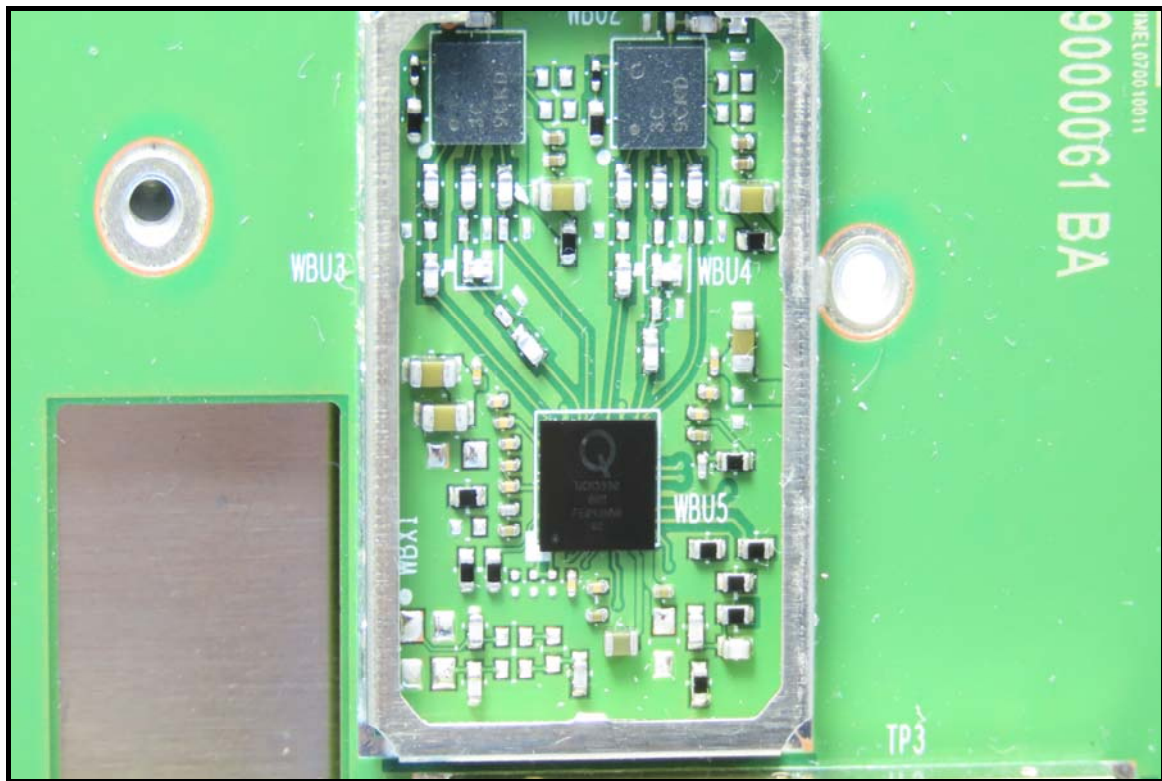

CONSTRUCTION PHOTOS OF EUT

Brand: Sierra, Model: EM7511

End-product (Brand: Getac, Model: ZX10)

WWAN antenna

Battery 1, Brand: Getac, Model: BP1S2P4990B

Battery 2, Brand: Getac, Model: BP1S1P4990B

Smart card reader