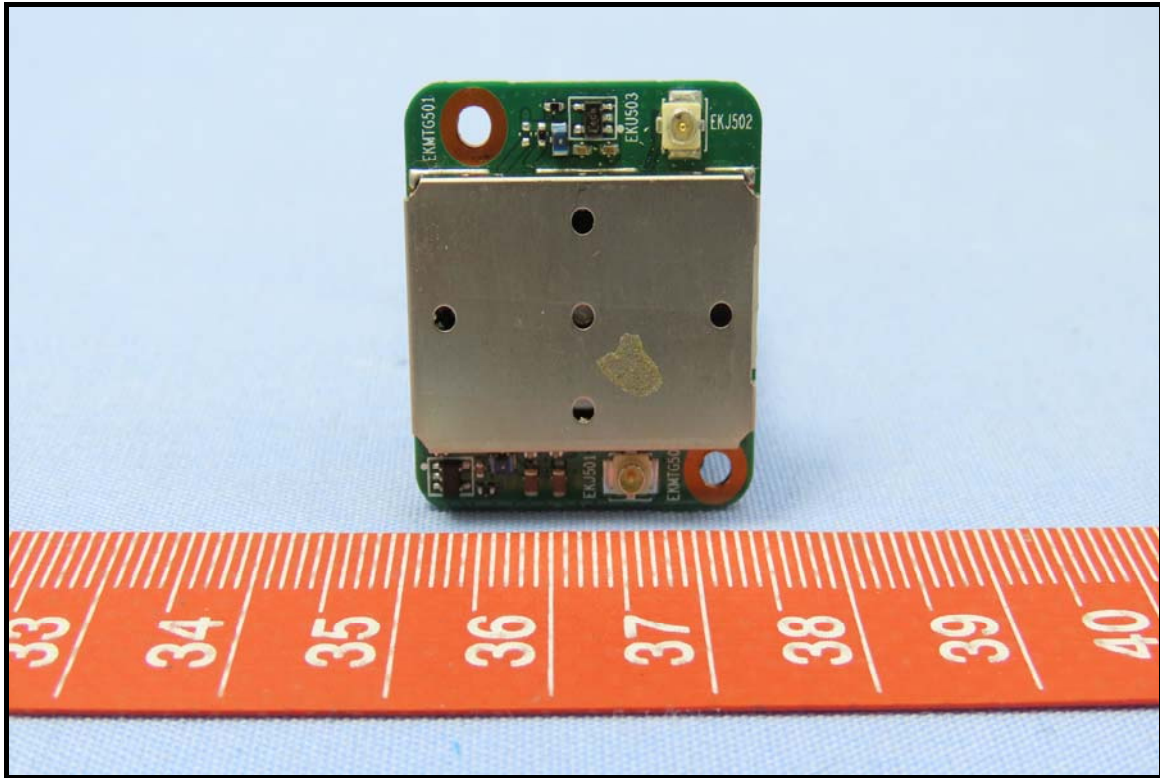

CONSTRUCTION PHOTOS OF EUT

Brand: Sierra, Model: EM7511

End-product (Brand: Getac, Model: ZX10)

WWAN antenna

Battery 1, Brand: Getac, Model: BP1S2P4990B

Battery 2, Brand: Getac, Model: BP1S1P4990B

Smart card reader