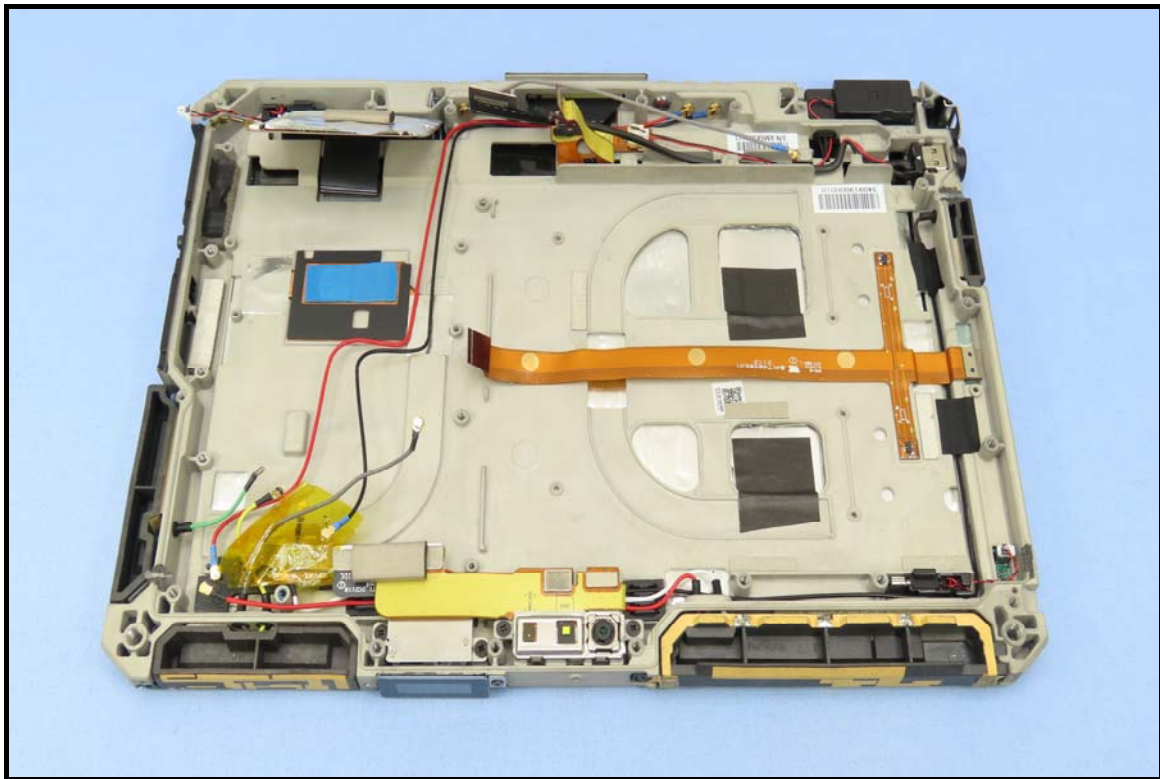

CONSTRUCTION PHOTOS OF EUT

Brand: Sierra, Model: EM7511

End-product (Brand: Getac, Model: ZX10)

WWAN antenna

Battery 1, Brand: Getac, Model: BP1S2P4990B

Battery 2, Brand: Getac, Model: BP1S1P4990B

Smart card reader