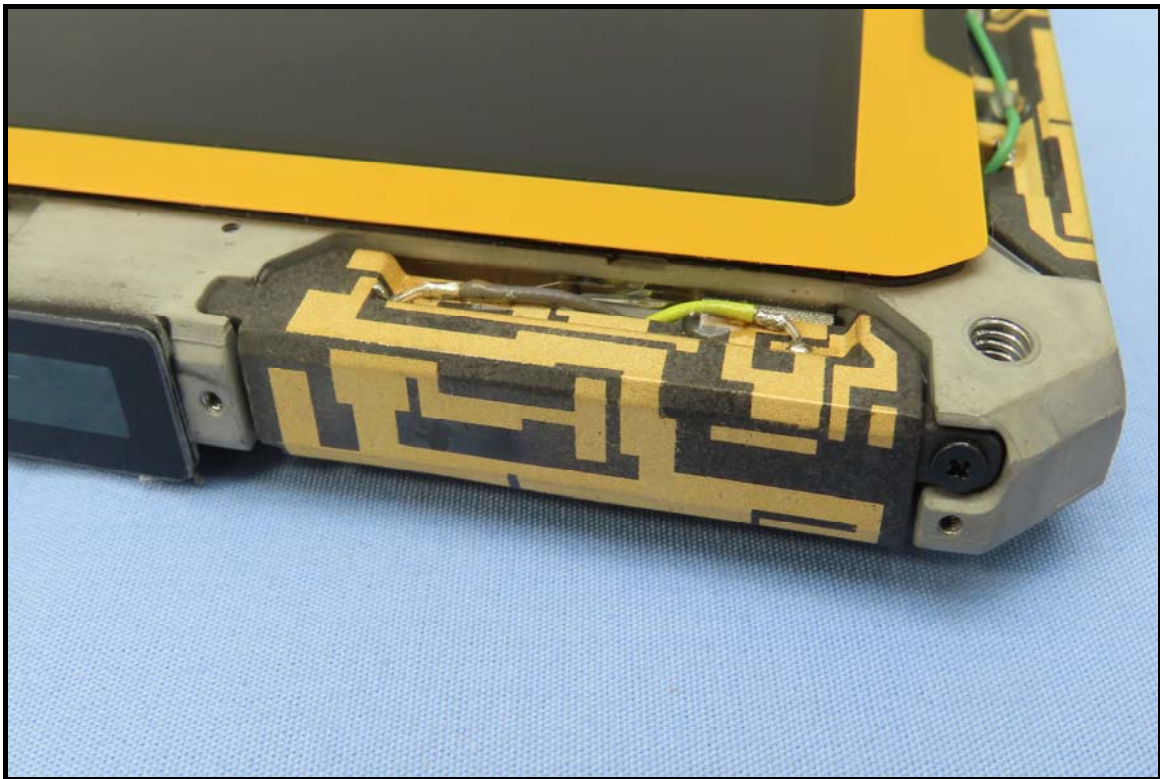

CONSTRUCTION PHOTOS OF EUT

Brand: Sierra, Model: EM7511

End-product (Brand: Getac, Model: ZX10)

WWAN antenna

Battery 1, Brand: Getac, Model: BP1S2P4990B

Battery 2, Brand: Getac, Model: BP1S1P4990B

Smart card reader