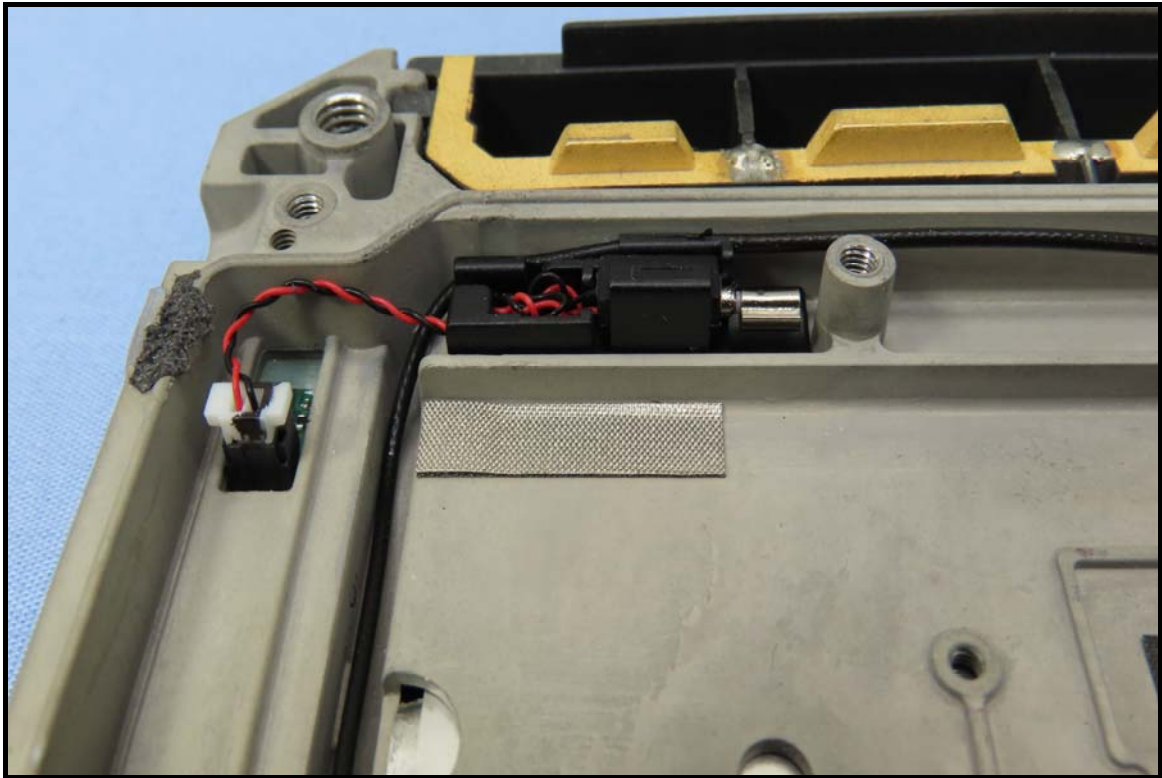

CONSTRUCTION PHOTOS OF EUT

Brand: Sierra, Model: EM7511

End-product (Brand: Getac, Model: ZX10)

WWAN antenna

Battery 1, Brand: Getac, Model: BP1S2P4990B

Battery 2, Brand: Getac, Model: BP1S1P4990B

Smart card reader