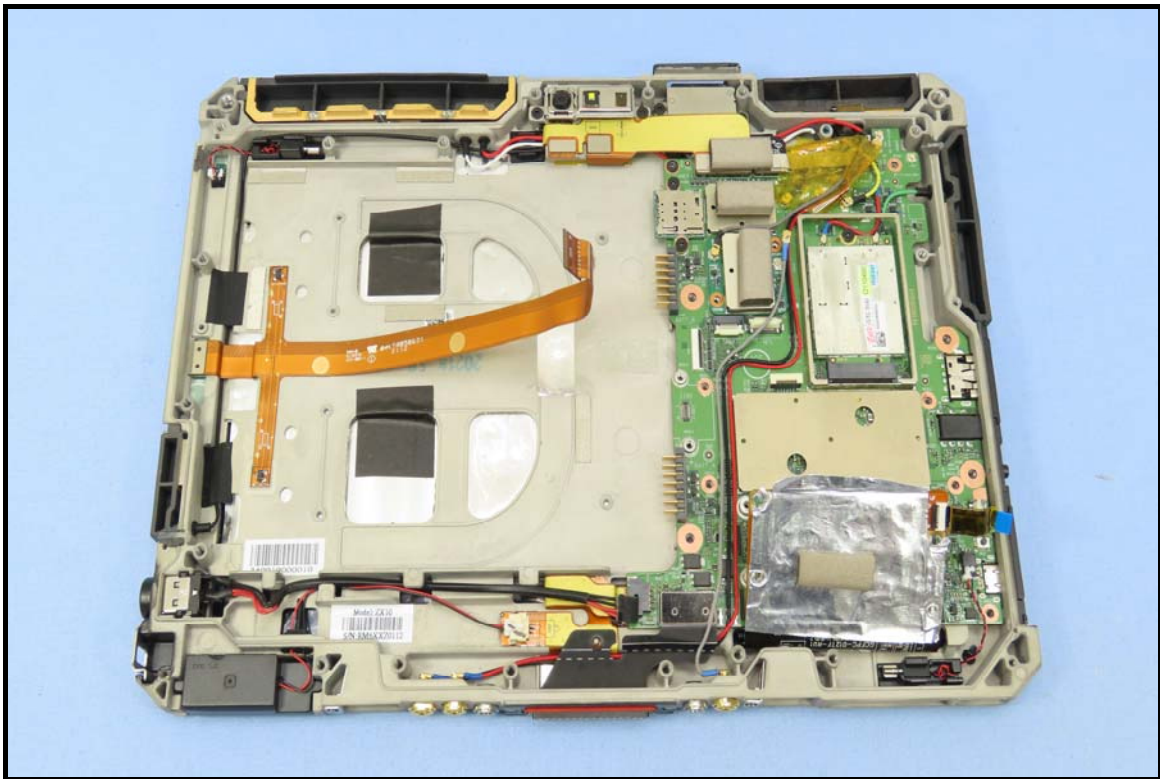

CONSTRUCTION PHOTOS OF EUT

Brand: Sierra, Model: EM7511

End-product (Brand: Getac, Model: ZX10)

WWAN antenna

Battery 1, Brand: Getac, Model: BP1S2P4990B

Battery 2, Brand: Getac, Model: BP1S1P4990B

Smart card reader