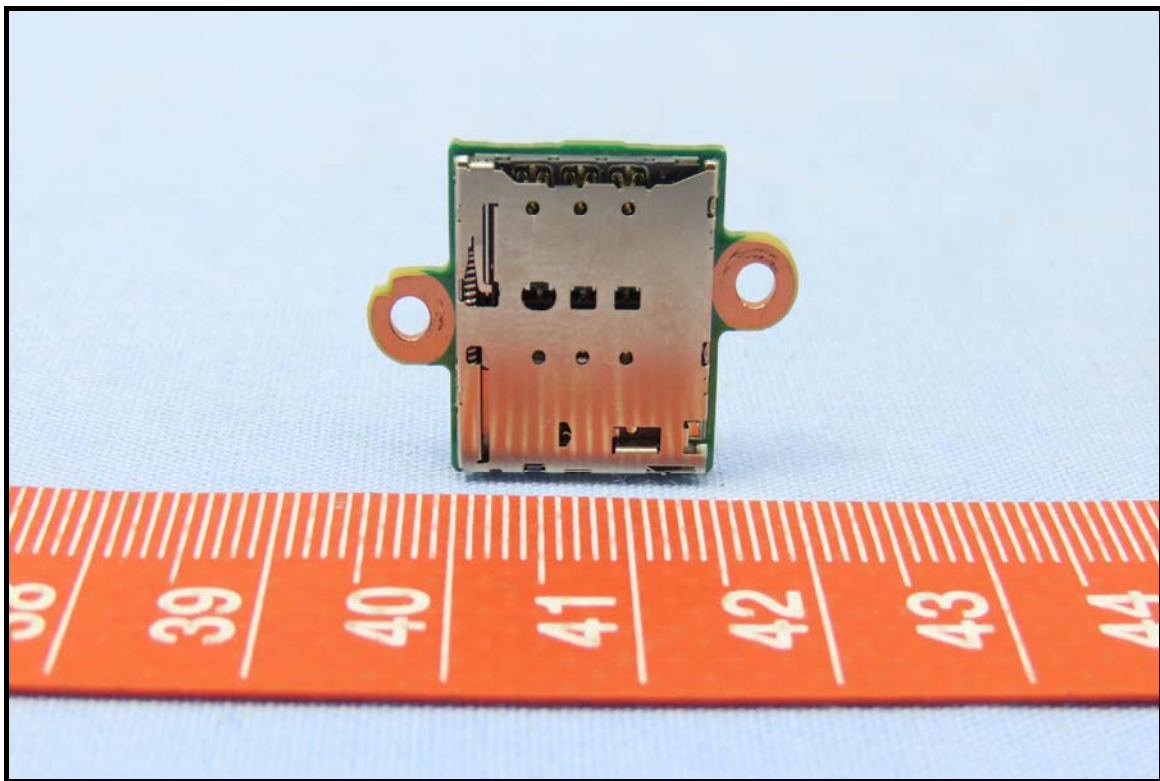

CONSTRUCTION PHOTOS OF EUT

Brand: Sierra, Model: EM7511

End-product (Brand: Getac, Model: ZX10)

WWAN antenna

Battery 1, Brand: Getac, Model: BP1S2P4990B

Battery 2, Brand: Getac, Model: BP1S1P4990B

Smart card reader