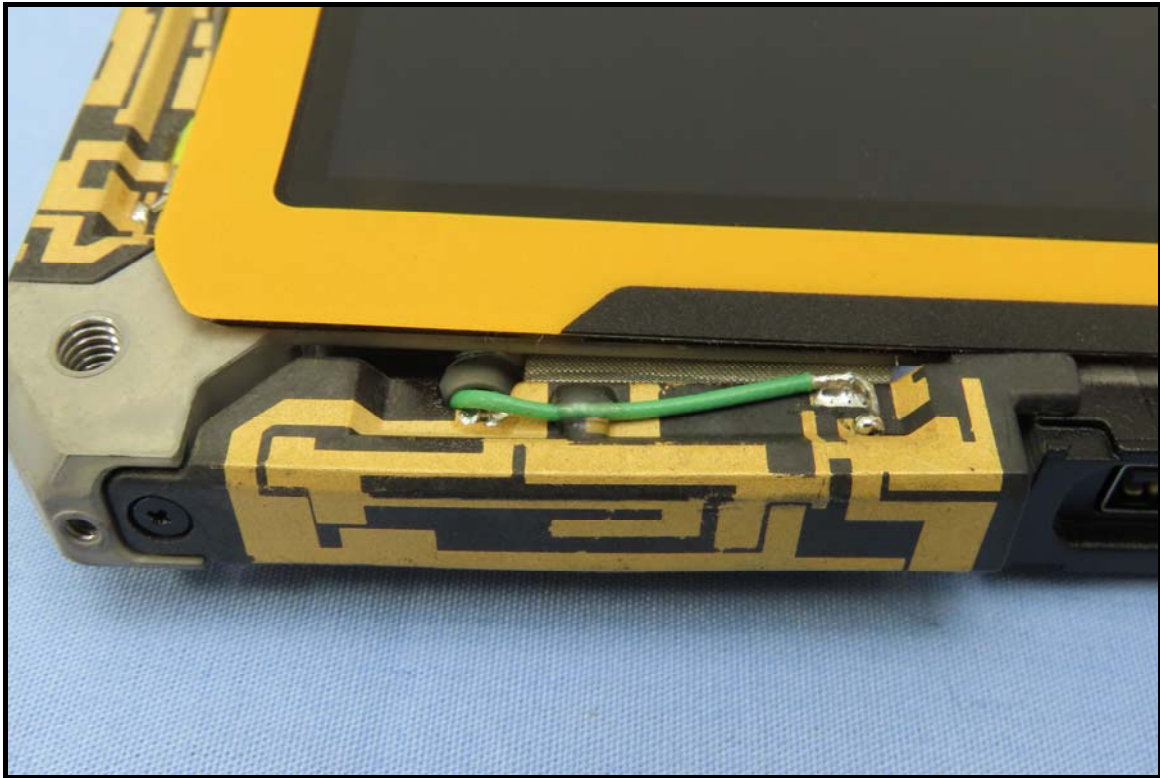

CONSTRUCTION PHOTOS OF EUT

Brand: Sierra, Model: EM7511

End-product (Brand: Getac, Model: ZX10)

WWAN antenna

Battery 1, Brand: Getac, Model: BP1S2P4990B

Battery 2, Brand: Getac, Model: BP1S1P4990B

Smart card reader