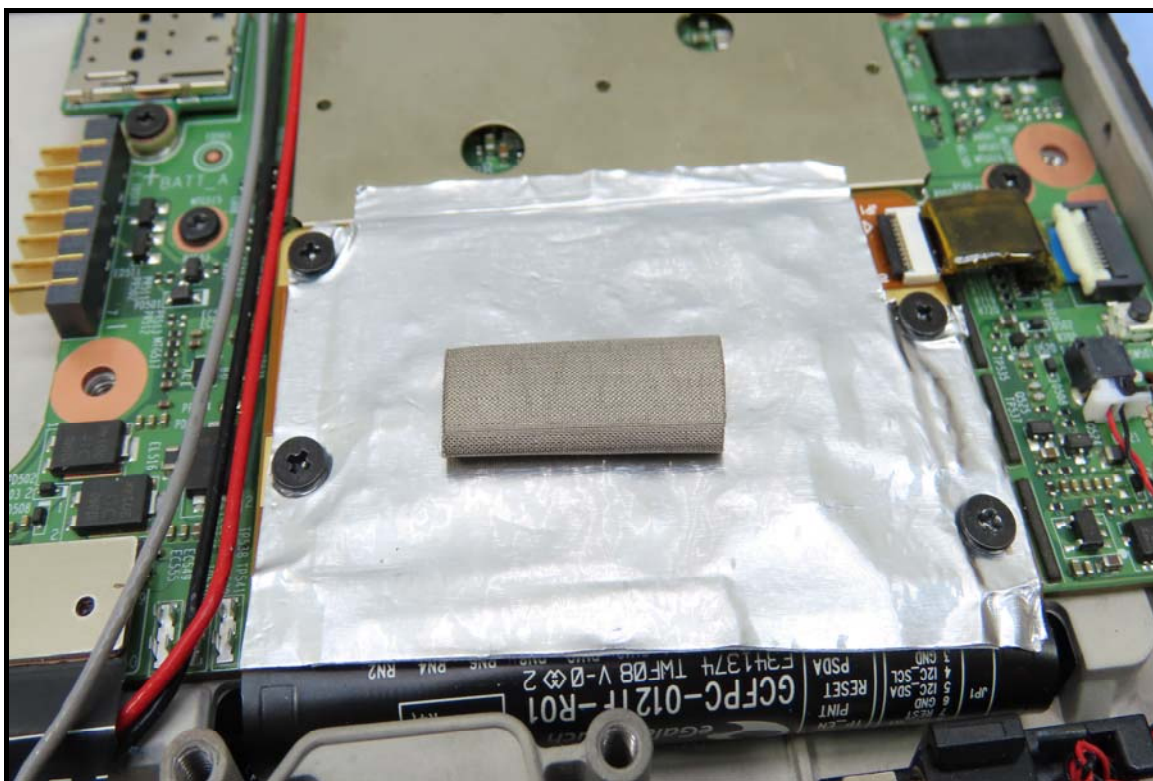

CONSTRUCTION PHOTOS OF EUT

Brand: Sierra, Model: EM7511

End-product (Brand: Getac, Model: ZX10)

WWAN antenna

Battery 1, Brand: Getac, Model: BP1S2P4990B

Battery 2, Brand: Getac, Model: BP1S1P4990B

Smart card reader