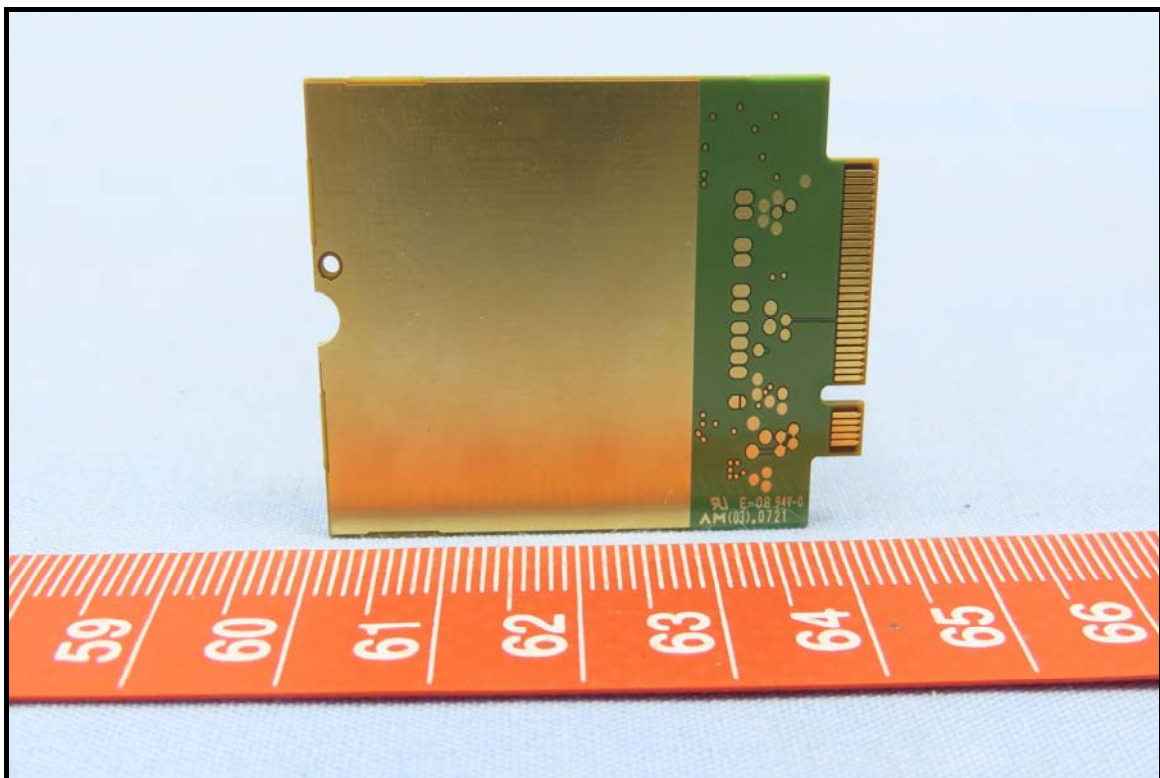

CONSTRUCTION PHOTOS OF EUT

Brand: Sierra, Model: EM7511

End-product (Brand: Getac, Model: ZX10)

WWAN antenna

Battery 1, Brand: Getac, Model: BP1S2P4990B

Battery 2, Brand: Getac, Model: BP1S1P4990B

Smart card reader