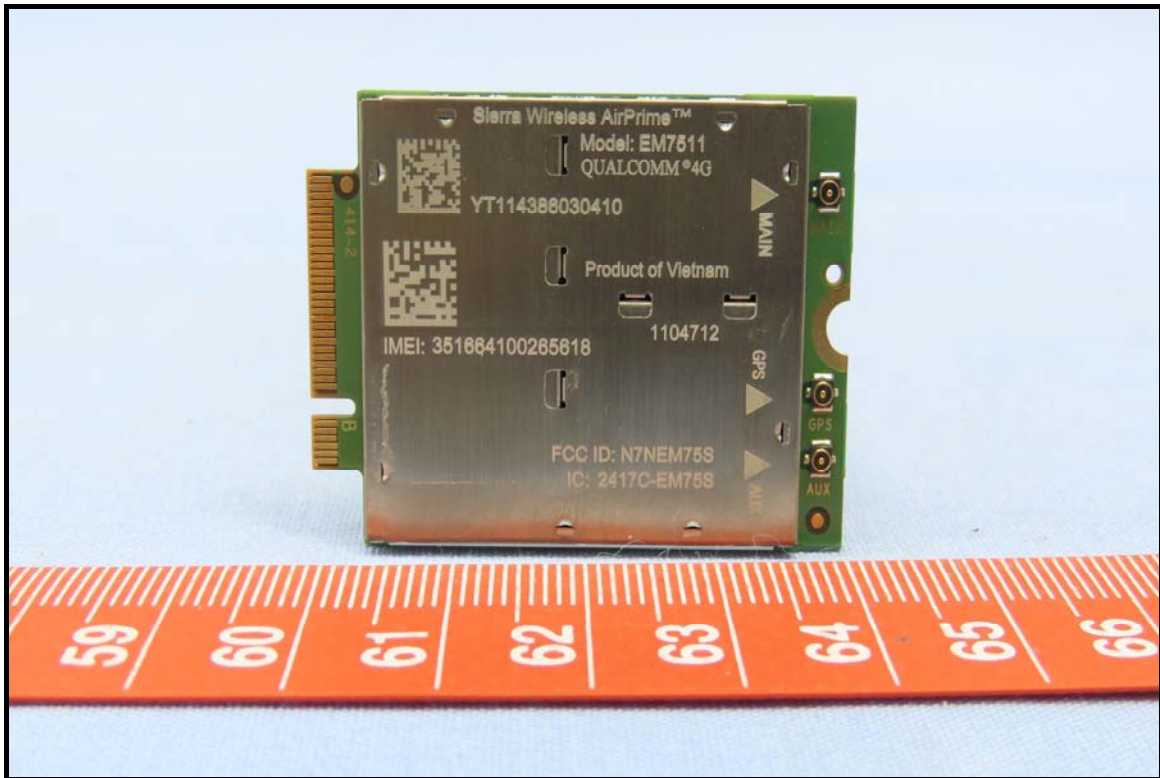

CONSTRUCTION PHOTOS OF EUT

Brand: Sierra, Model: EM7511

End-product (Brand: Getac, Model: ZX10)

WWAN antenna

Battery 1, Brand: Getac, Model: BP1S2P4990B

Battery 2, Brand: Getac, Model: BP1S1P4990B

Smart card reader