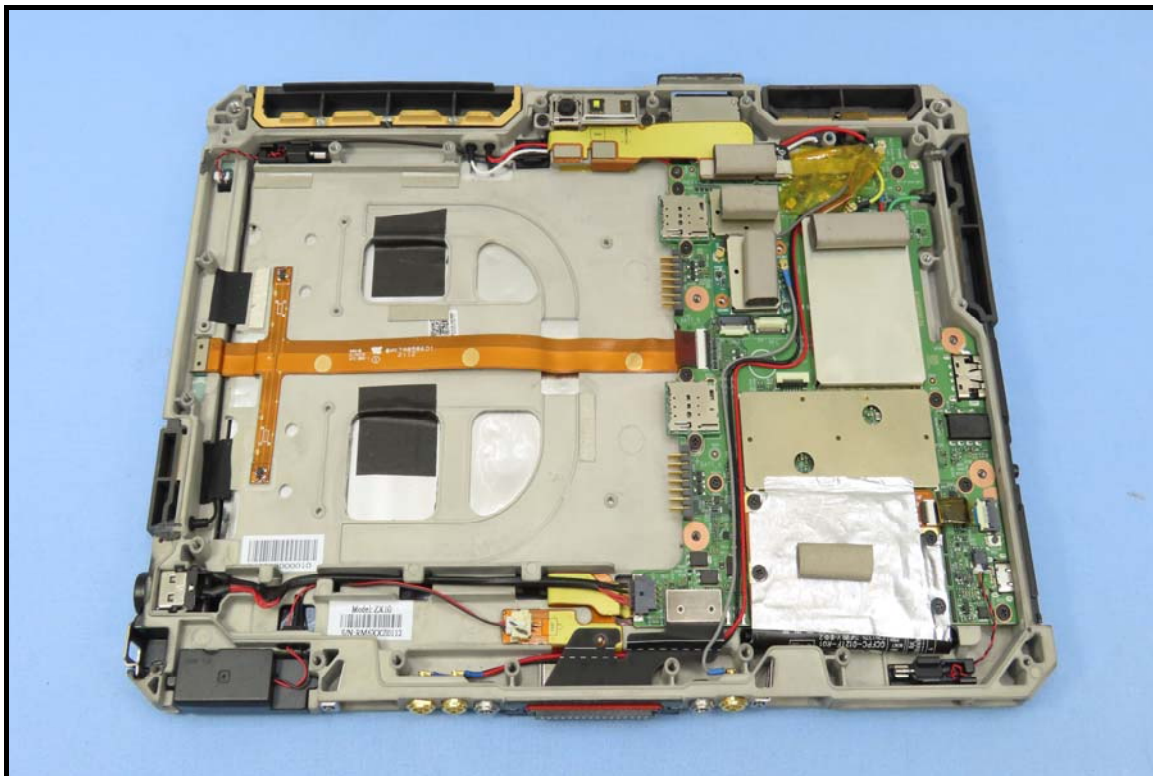

CONSTRUCTION PHOTOS OF EUT

Brand: Sierra, Model: EM7511

End-product (Brand: Getac, Model: ZX10)

WWAN antenna

Battery 1, Brand: Getac, Model: BP1S2P4990B

Battery 2, Brand: Getac, Model: BP1S1P4990B

Smart card reader