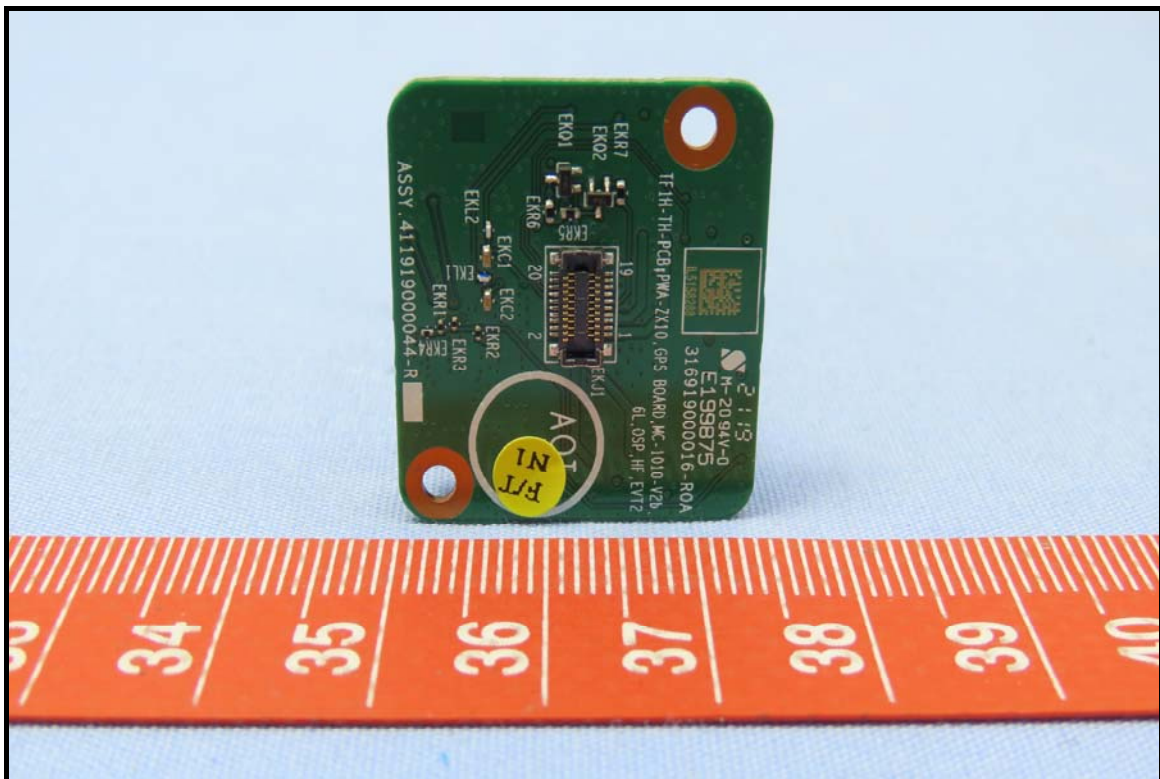

CONSTRUCTION PHOTOS OF EUT

Brand: Sierra, Model: EM7511

End-product (Brand: Getac, Model: ZX10)

WWAN antenna

Battery 1, Brand: Getac, Model: BP1S2P4990B

Battery 2, Brand: Getac, Model: BP1S1P4990B

Smart card reader