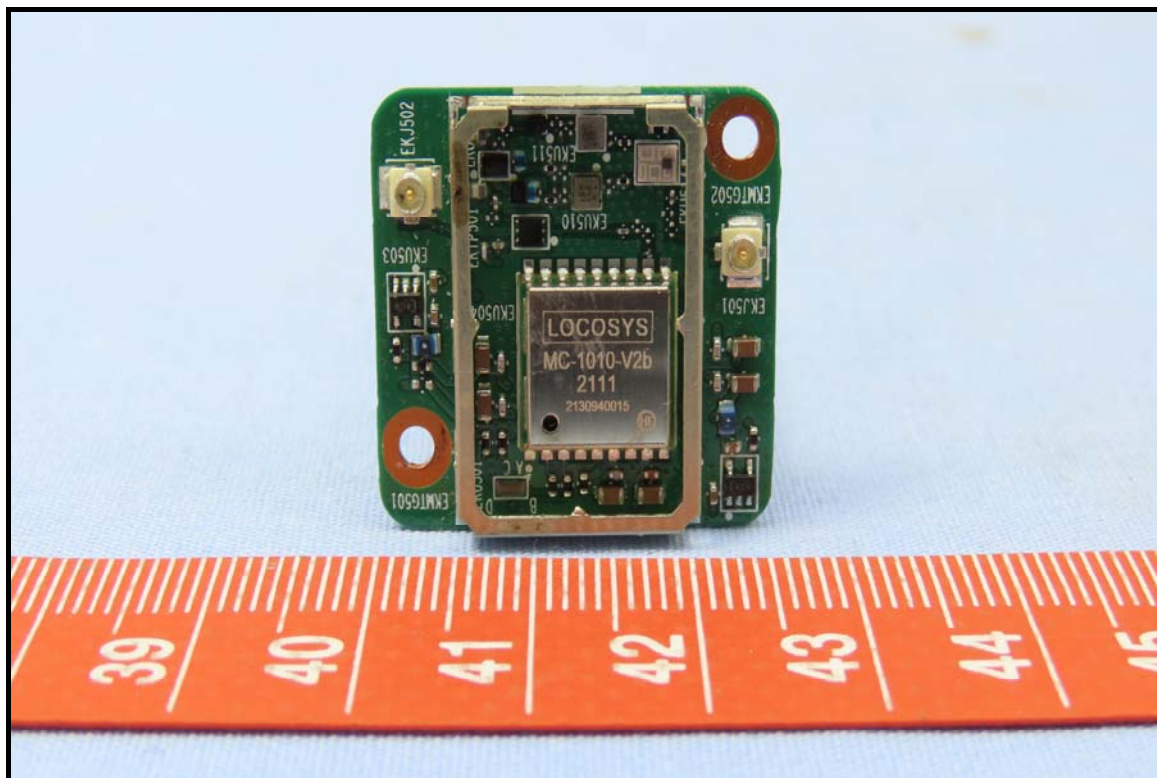

CONSTRUCTION PHOTOS OF EUT

Brand: Sierra, Model: EM7511

End-product (Brand: Getac, Model: ZX10)

WWAN antenna

Battery 1, Brand: Getac, Model: BP1S2P4990B

Battery 2, Brand: Getac, Model: BP1S1P4990B

Smart card reader