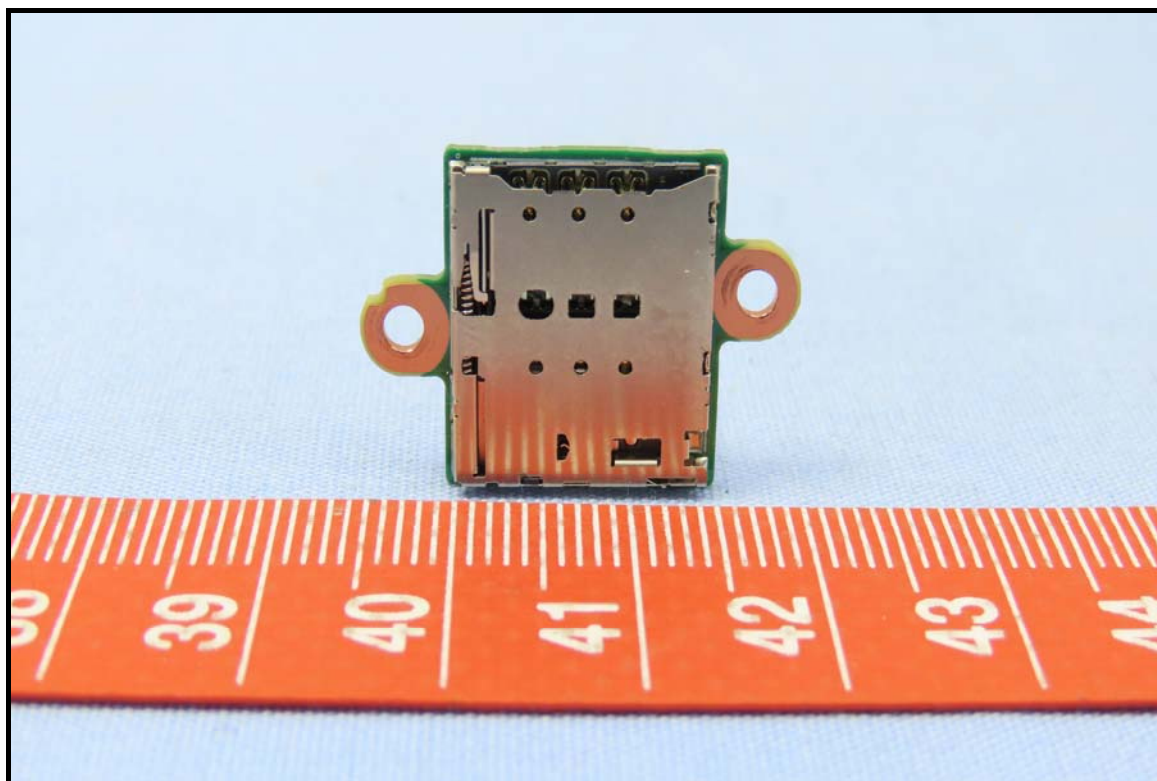

CONSTRUCTION PHOTOS OF EUT

Brand: Sierra, Model: EM7511

End-product (Brand: Getac, Model: ZX10)

WWAN antenna

Battery 1, Brand: Getac, Model: BP1S2P4990B

Battery 2, Brand: Getac, Model: BP1S1P4990B

Smart card reader