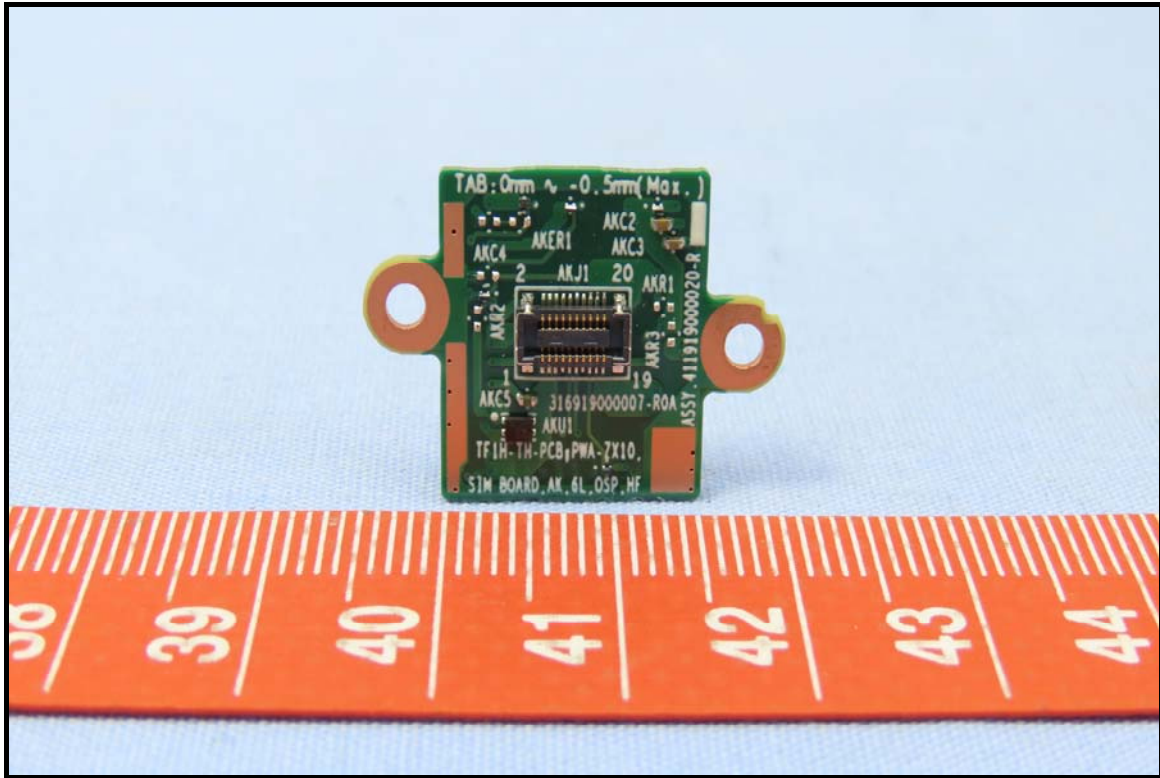

CONSTRUCTION PHOTOS OF EUT

Brand: Sierra, Model: EM7511

End-product (Brand: Getac, Model: ZX10)

WWAN antenna

Battery 1, Brand: Getac, Model: BP1S2P4990B

Battery 2, Brand: Getac, Model: BP1S1P4990B

Smart card reader