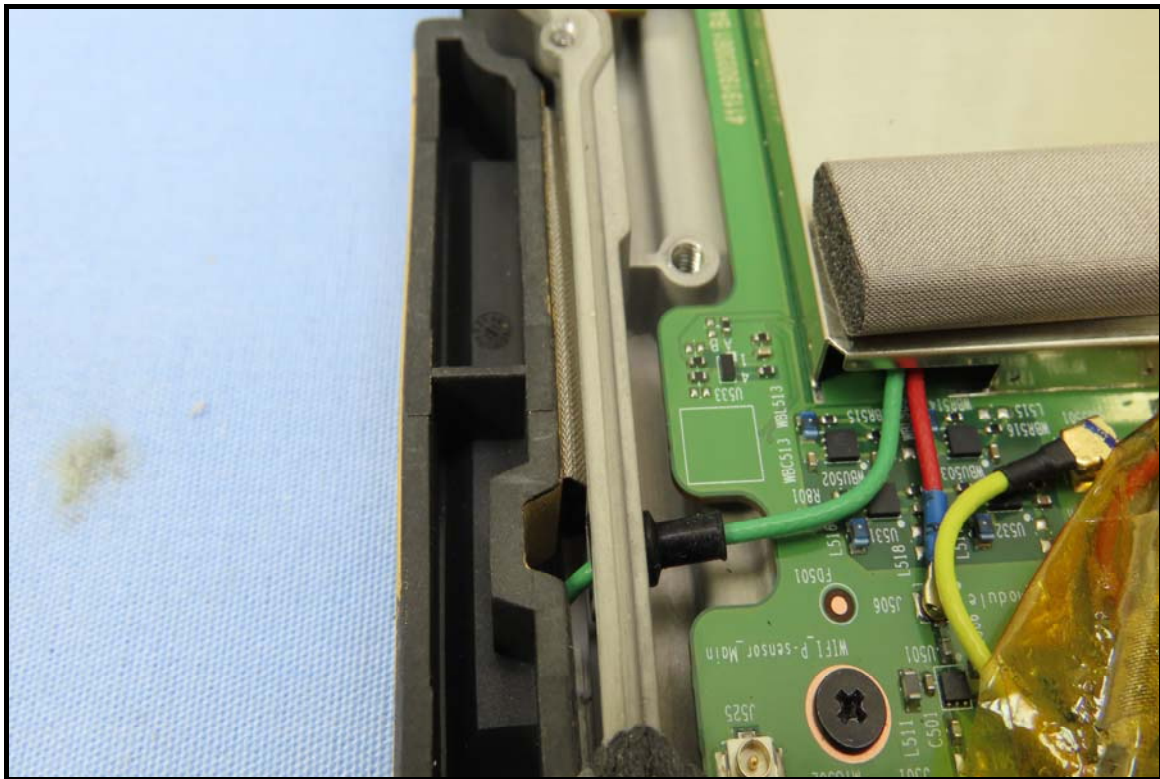

CONSTRUCTION PHOTOS OF EUT

Brand: Sierra, Model: EM7511

End-product (Brand: Getac, Model: ZX10)

WWAN antenna

Battery 1, Brand: Getac, Model: BP1S2P4990B

Battery 2, Brand: Getac, Model: BP1S1P4990B

Smart card reader