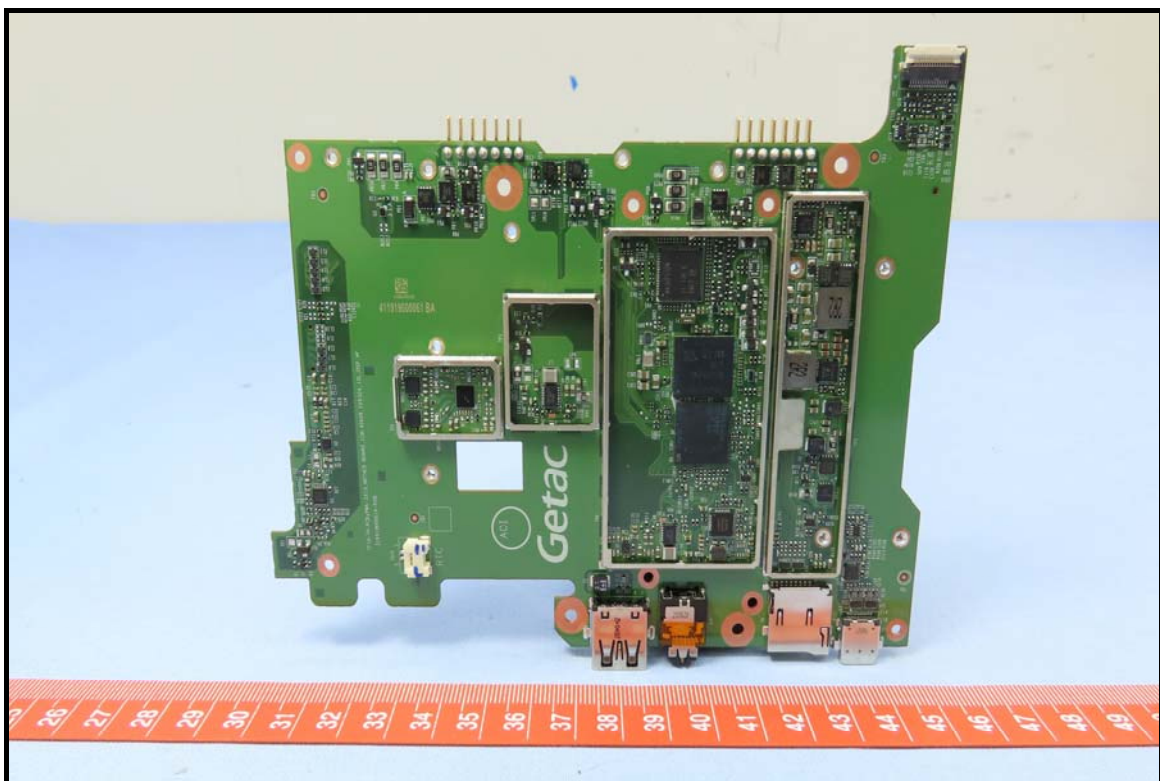

CONSTRUCTION PHOTOS OF EUT

Brand: Sierra, Model: EM7511

End-product (Brand: Getac, Model: ZX10)

WWAN antenna

Battery 1, Brand: Getac, Model: BP1S2P4990B

Battery 2, Brand: Getac, Model: BP1S1P4990B

Smart card reader