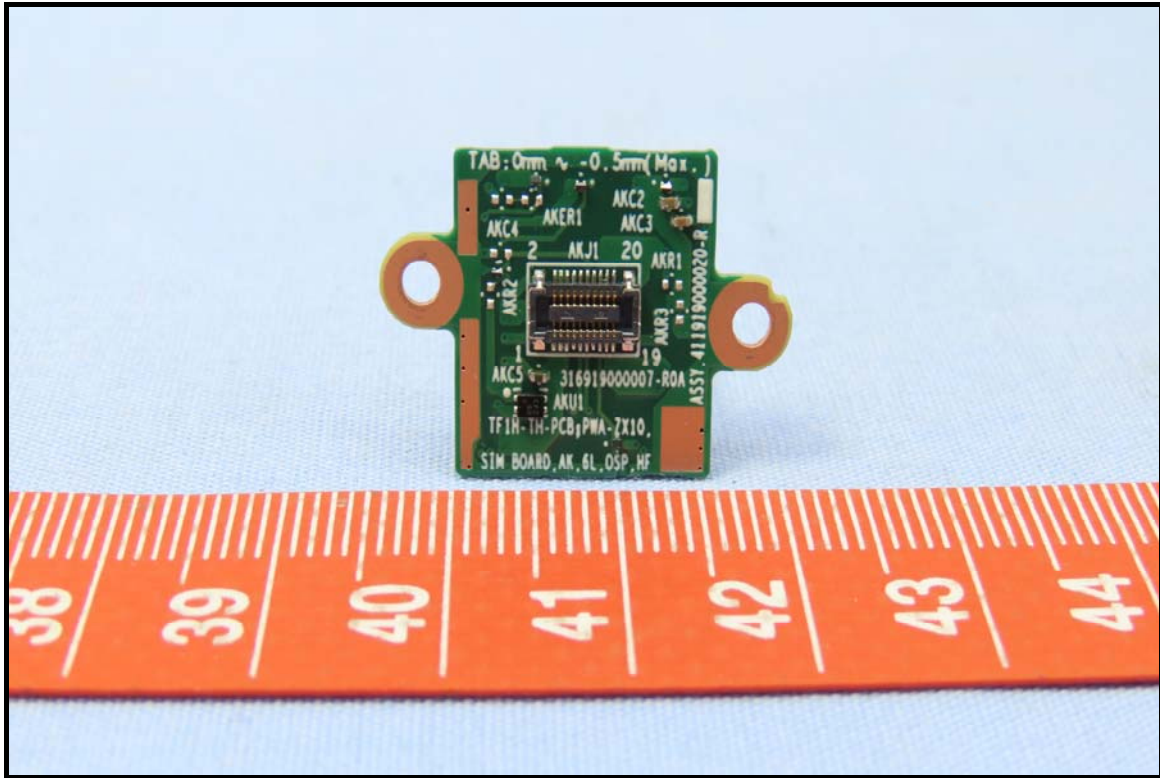

CONSTRUCTION PHOTOS OF EUT

Brand: Sierra, Model: EM7511

End-product (Brand: Getac, Model: ZX10)

WWAN antenna

Battery 1, Brand: Getac, Model: BP1S2P4990B

Battery 2, Brand: Getac, Model: BP1S1P4990B

Smart card reader