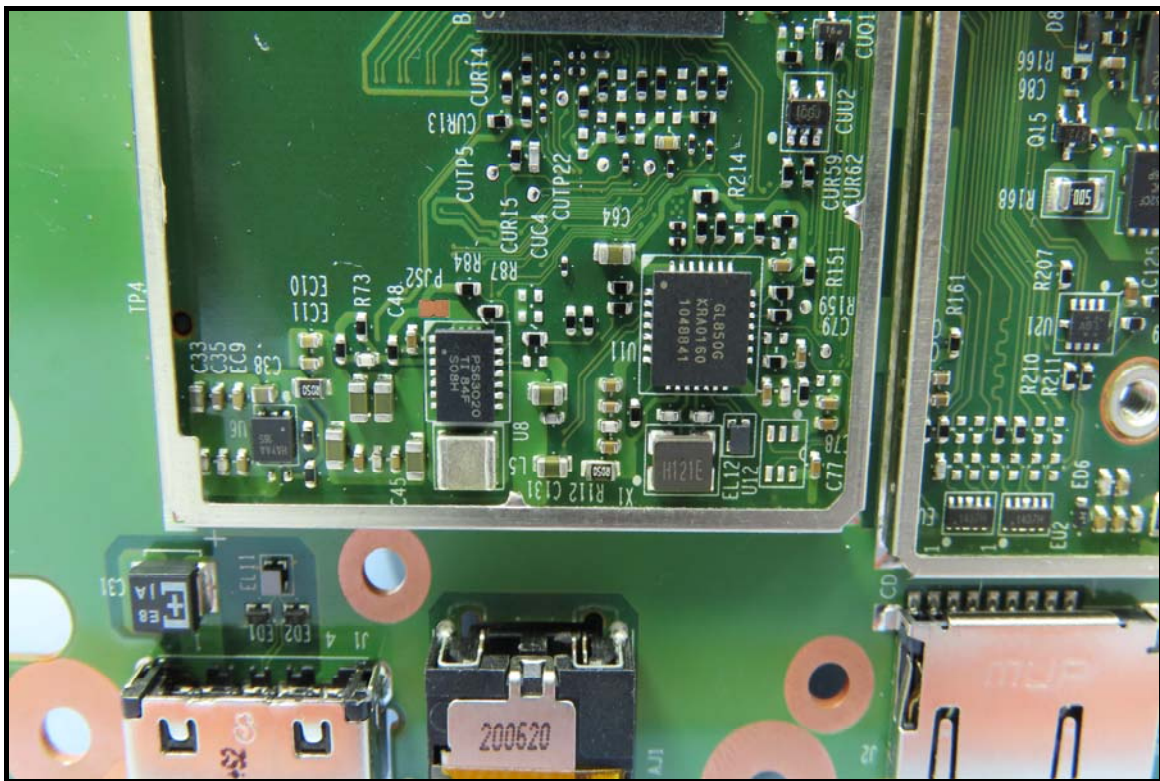

CONSTRUCTION PHOTOS OF EUT

Brand: Sierra, Model: EM7511

End-product (Brand: Getac, Model: ZX10)

WWAN antenna

Battery 1, Brand: Getac, Model: BP1S2P4990B

Battery 2, Brand: Getac, Model: BP1S1P4990B

Smart card reader