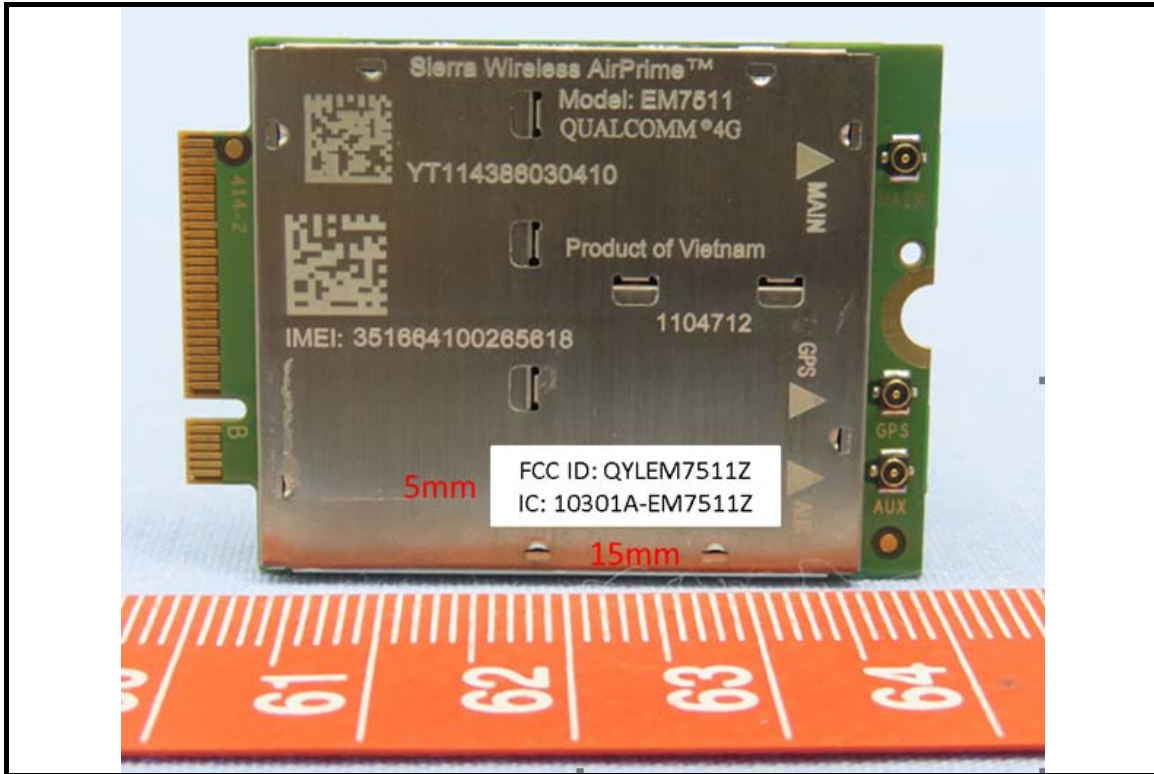

CONSTRUCTION PHOTOS OF EUT

Brand: Sierra, Model: EM7511

End-product (Brand: Getac, Model: ZX10)

Normal capacity battery + smart card reader

Normal capacity battery only without smart card reader

High capacity battery + smart card reader

High capacity battery only without smart card reader