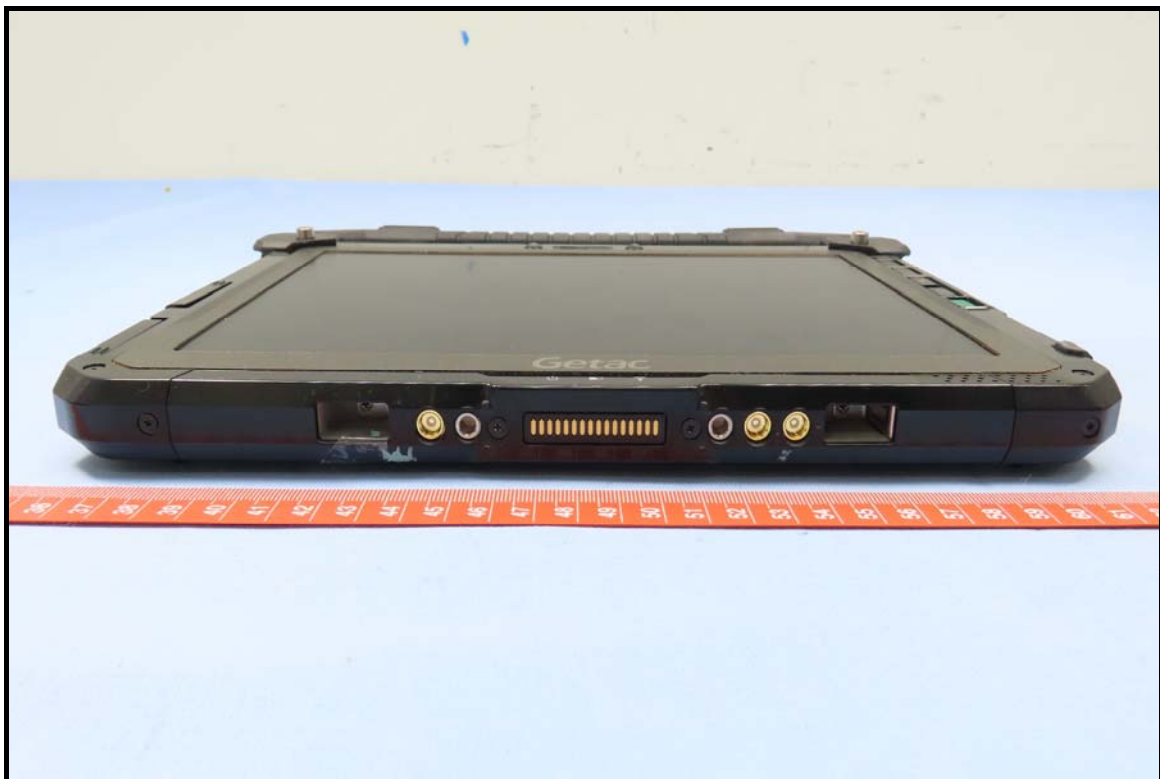

CONSTRUCTION PHOTOS OF EUT

Brand: Sierra, Model: EM7511

End-product (Brand: Getac, Model: ZX10)

Normal capacity battery + smart card reader

Normal capacity battery only without smart card reader

High capacity battery + smart card reader

High capacity battery only without smart card reader