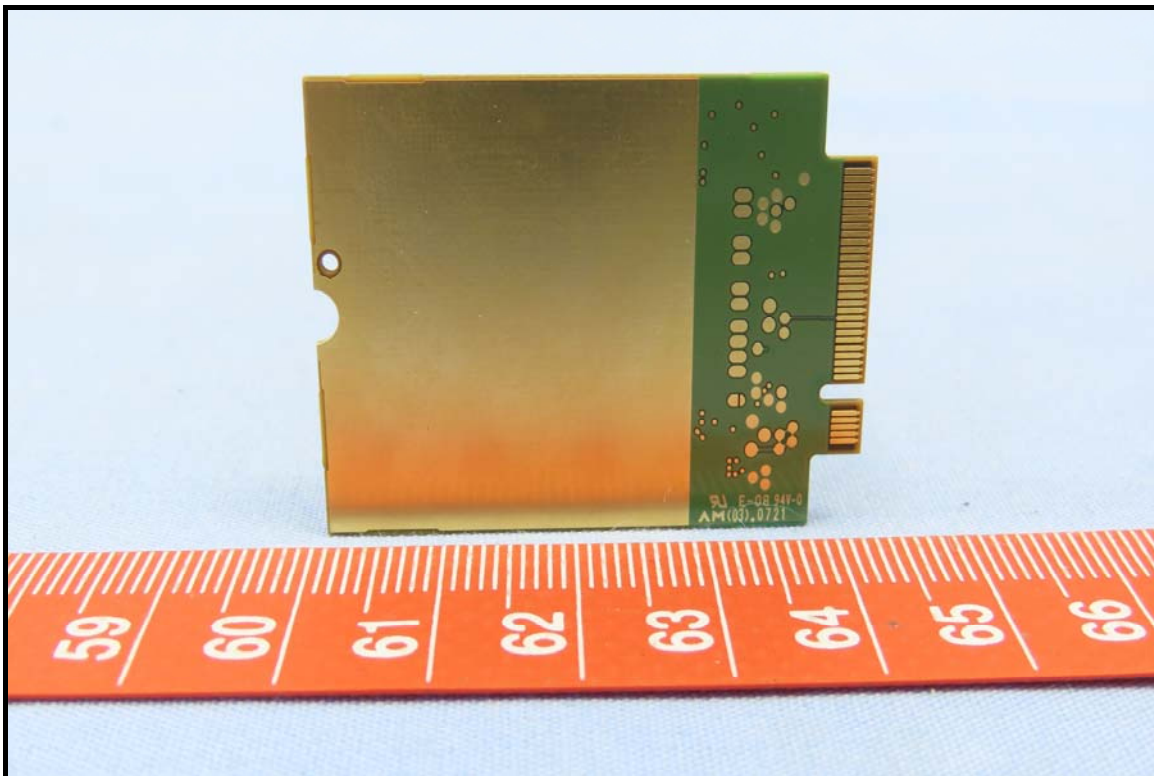

CONSTRUCTION PHOTOS OF EUT

Brand: Sierra, Model: EM7511

End-product (Brand: Getac, Model: ZX10)

Normal capacity battery + smart card reader

Normal capacity battery only without smart card reader

High capacity battery + smart card reader

High capacity battery only without smart card reader