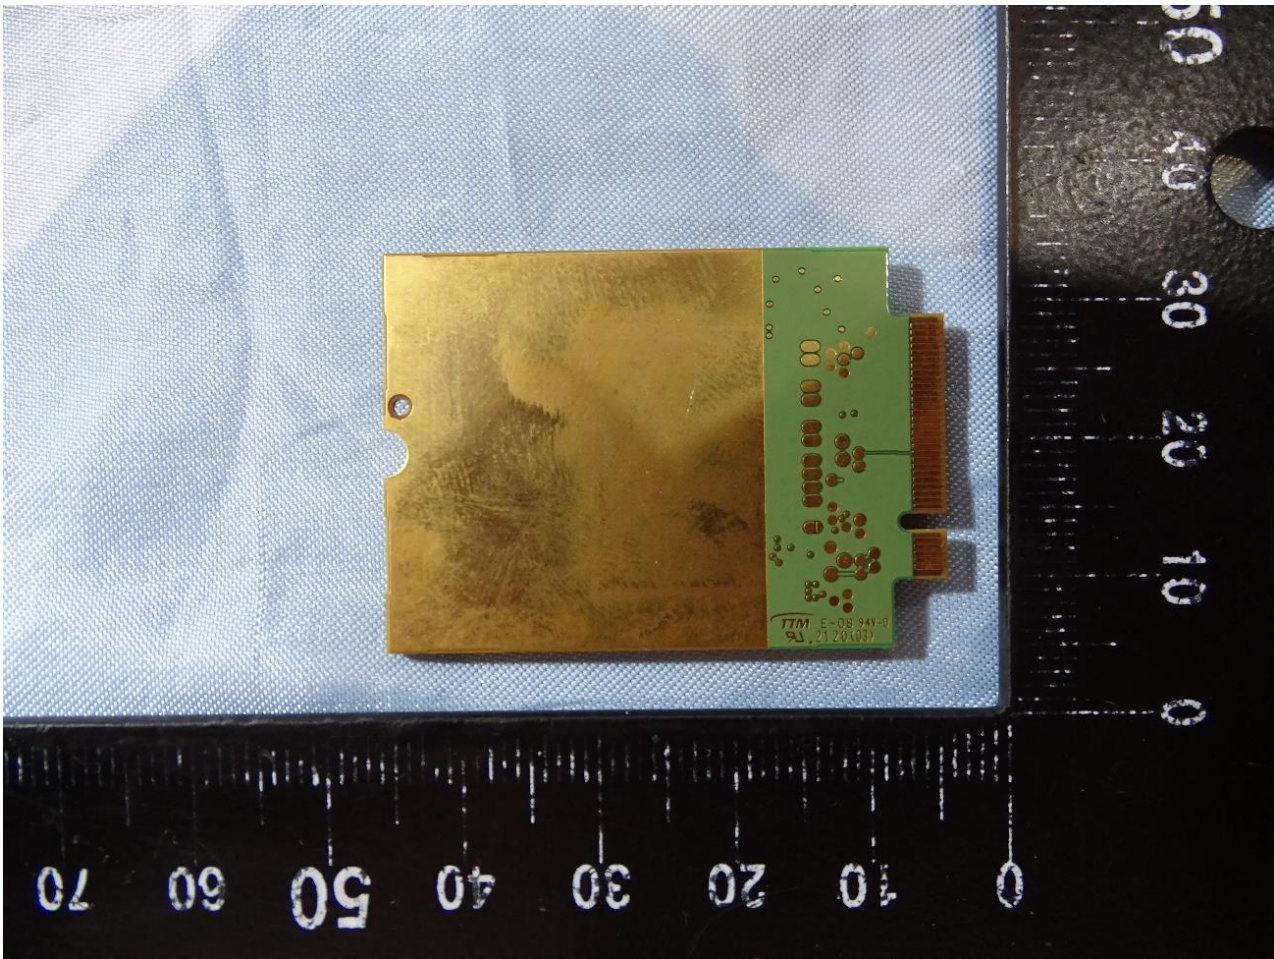

1. Photograph of the EUT

EUT: WWAN Module (Brand Name: Getac / Model Name: EM7511)

2. External Photograph of the Host

Host: Tablet (Brand Name: Getac / Model Name: F110, F110G6, F110-Ex, F110-621)

Sample 1

Sample 2

3. Photograph of Accessory for the Host

List of Accessory for Host (Tablet):

Specification of Accessory		
AC Adapter 1	Brand Name	Chicony
	Model Name	A15-090P1A
AC Adapter 2	Brand Name	Getac
	Model Name	MTA190474W4
Battery 2	Brand Name	Getac
	Model Name	BP3S1P2680B
Power Cable 1	Brand Name	Getac
	Model Name	NA
Power Cable 2	Brand Name	Getac
	Model Name	NA
Touch Pen (Digitizer)	Brand Name	Getac
	Model Name	GT-090S