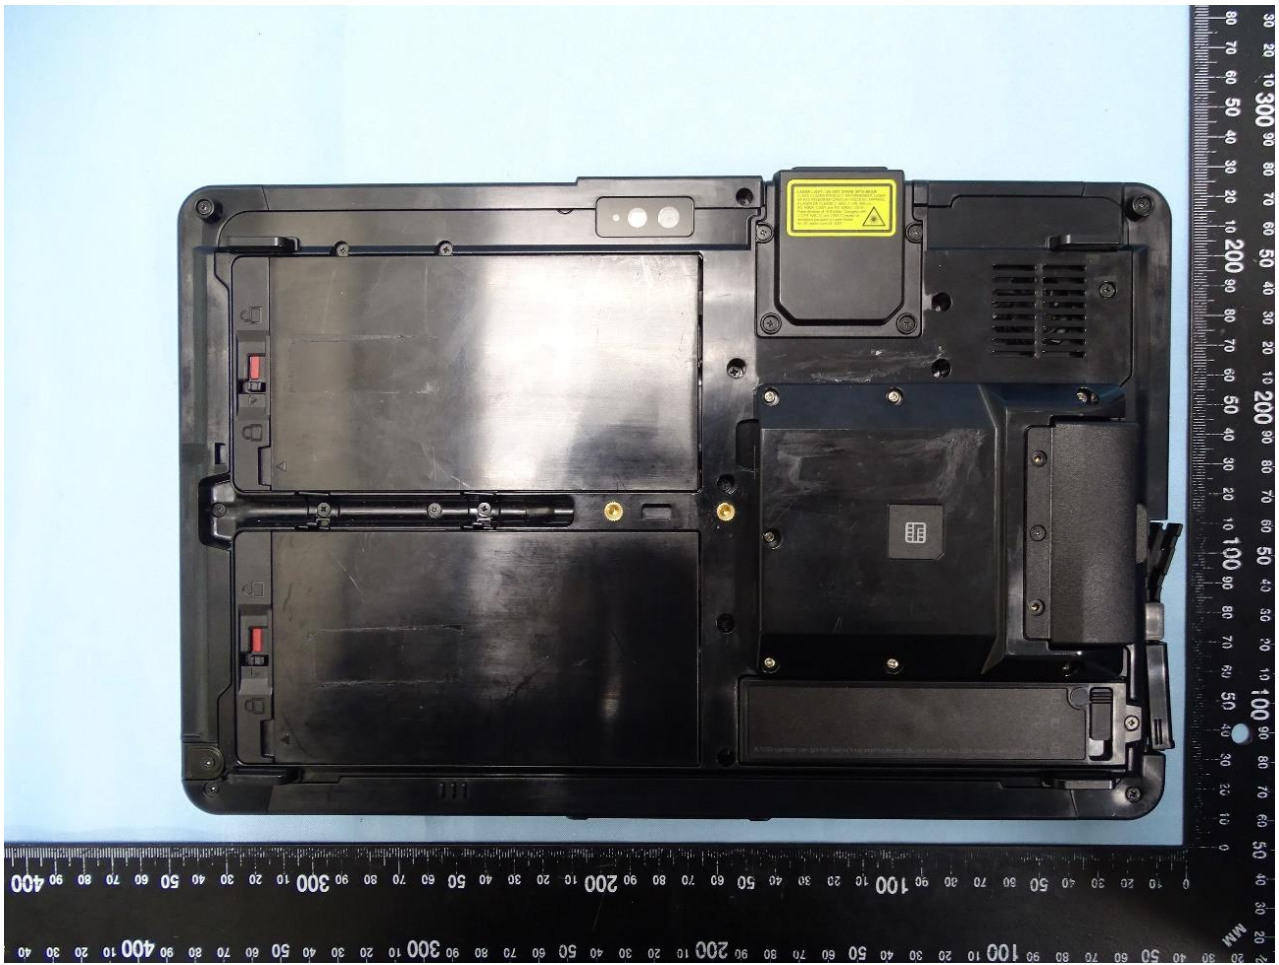

1. Photograph of the EUT

EUT: WWAN Module (Brand Name: Getac / Model Name: EM7511)

2. External Photograph of the Host

Host: Tablet (Brand Name: Getac / Model Name: F110, F110G6, F110-Ex, F110-621)

Sample 1

Sample 2

3. Photograph of Accessory for the Host

List of Accessory for Host (Tablet):

Specification of Accessory		
AC Adapter 1	Brand Name	Chicony
	Model Name	A15-090P1A
AC Adapter 2	Brand Name	Getac
	Model Name	MTA190474W4
Battery 2	Brand Name	Getac
	Model Name	BP3S1P2680B
Power Cable 1	Brand Name	Getac
	Model Name	NA
Power Cable 2	Brand Name	Getac
	Model Name	NA
Touch Pen (Digitizer)	Brand Name	Getac
	Model Name	GT-090S