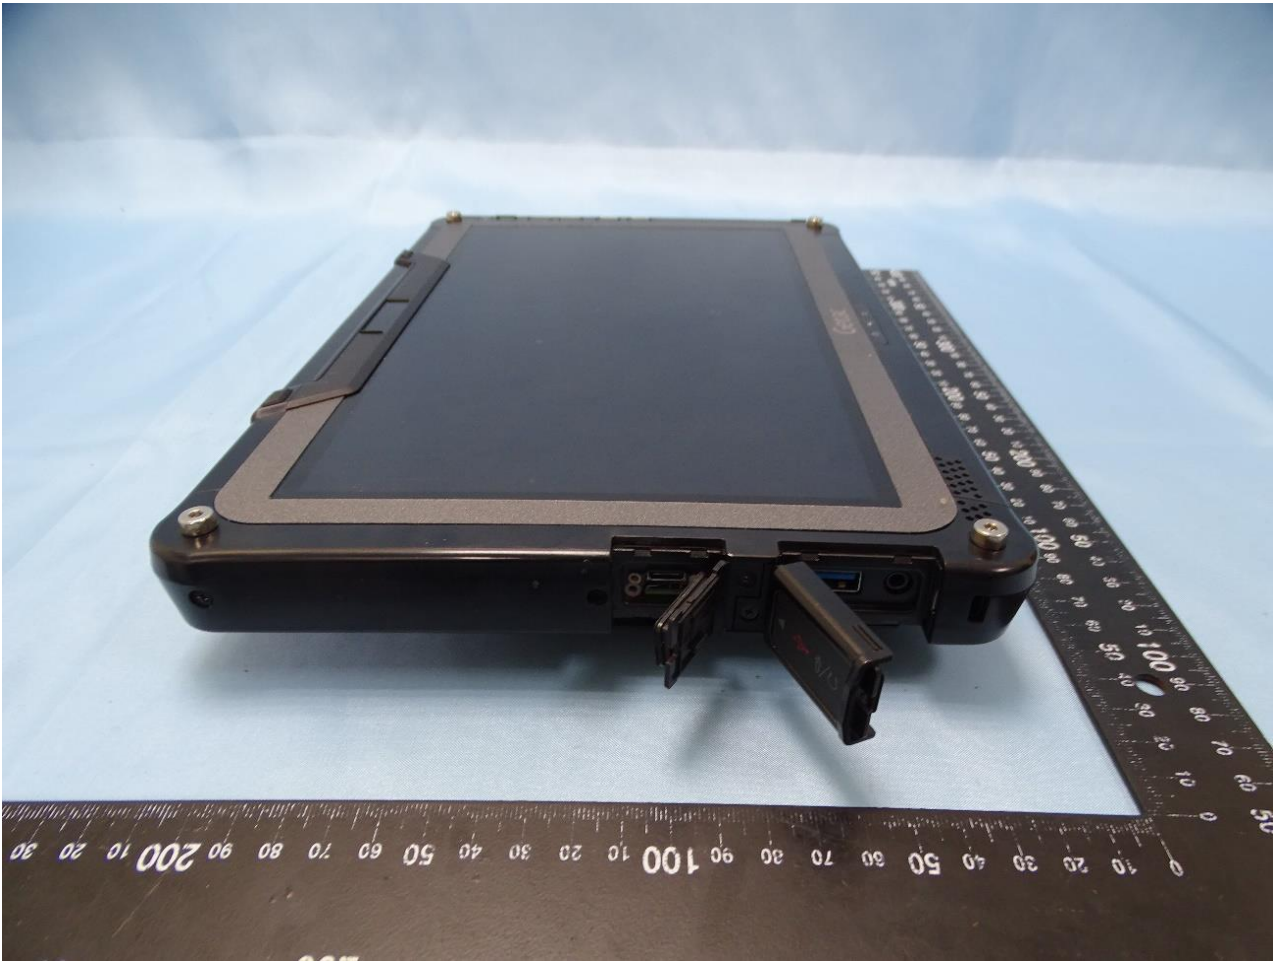

1. Photograph of the EUT

EUT: WWAN Module (Brand Name: Getac / Model Name: EM7511)

2. External Photograph of the Host

Host: Tablet (Brand Name: Getac / Model Name: F110, F110G6, F110-Ex, F110-621)

Sample 1

Sample 2

3. Photograph of Accessory for the Host

List of Accessory for Host (Tablet):

Specification of Accessory		
AC Adapter 1	Brand Name	Chicony
	Model Name	A15-090P1A
AC Adapter 2	Brand Name	Getac
	Model Name	MTA190474W4
Battery 2	Brand Name	Getac
	Model Name	BP3S1P2680B
Power Cable 1	Brand Name	Getac
	Model Name	NA
Power Cable 2	Brand Name	Getac
	Model Name	NA
Touch Pen (Digitizer)	Brand Name	Getac
	Model Name	GT-090S