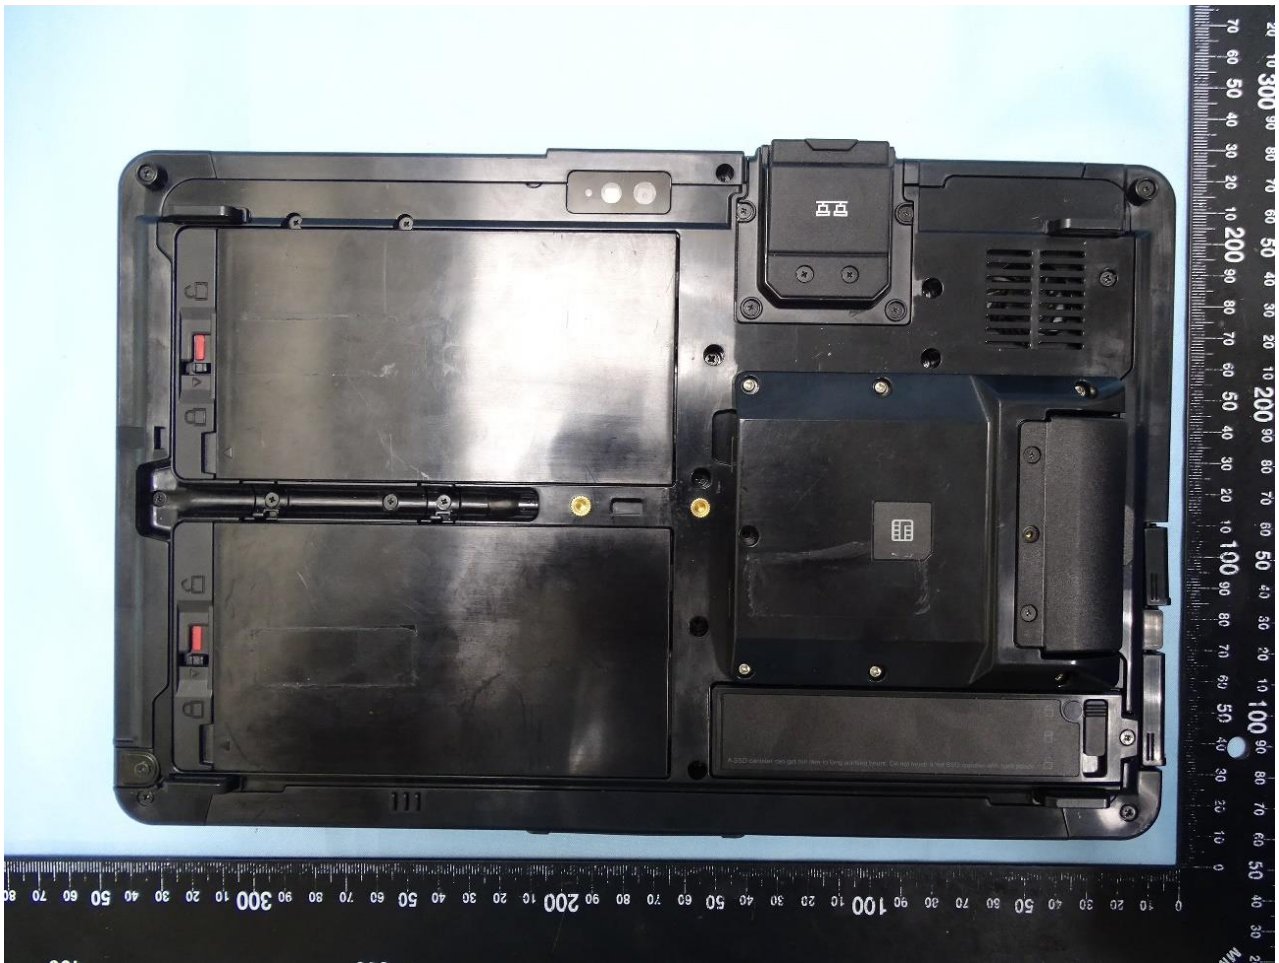

1. Photograph of the EUT

EUT: WWAN Module (Brand Name: Getac / Model Name: EM7511)

2. External Photograph of the Host

Host: Tablet (Brand Name: Getac / Model Name: F110, F110G6, F110-Ex, F110-621)

Sample 1

Sample 2

3. Photograph of Accessory for the Host

List of Accessory for Host (Tablet):

Specification of Accessory		
AC Adapter 1	Brand Name	Chicony
	Model Name	A15-090P1A
AC Adapter 2	Brand Name	Getac
	Model Name	MTA190474W4
Battery 2	Brand Name	Getac
	Model Name	BP3S1P2680B
Power Cable 1	Brand Name	Getac
	Model Name	NA
Power Cable 2	Brand Name	Getac
	Model Name	NA
Touch Pen (Digitizer)	Brand Name	Getac
	Model Name	GT-090S