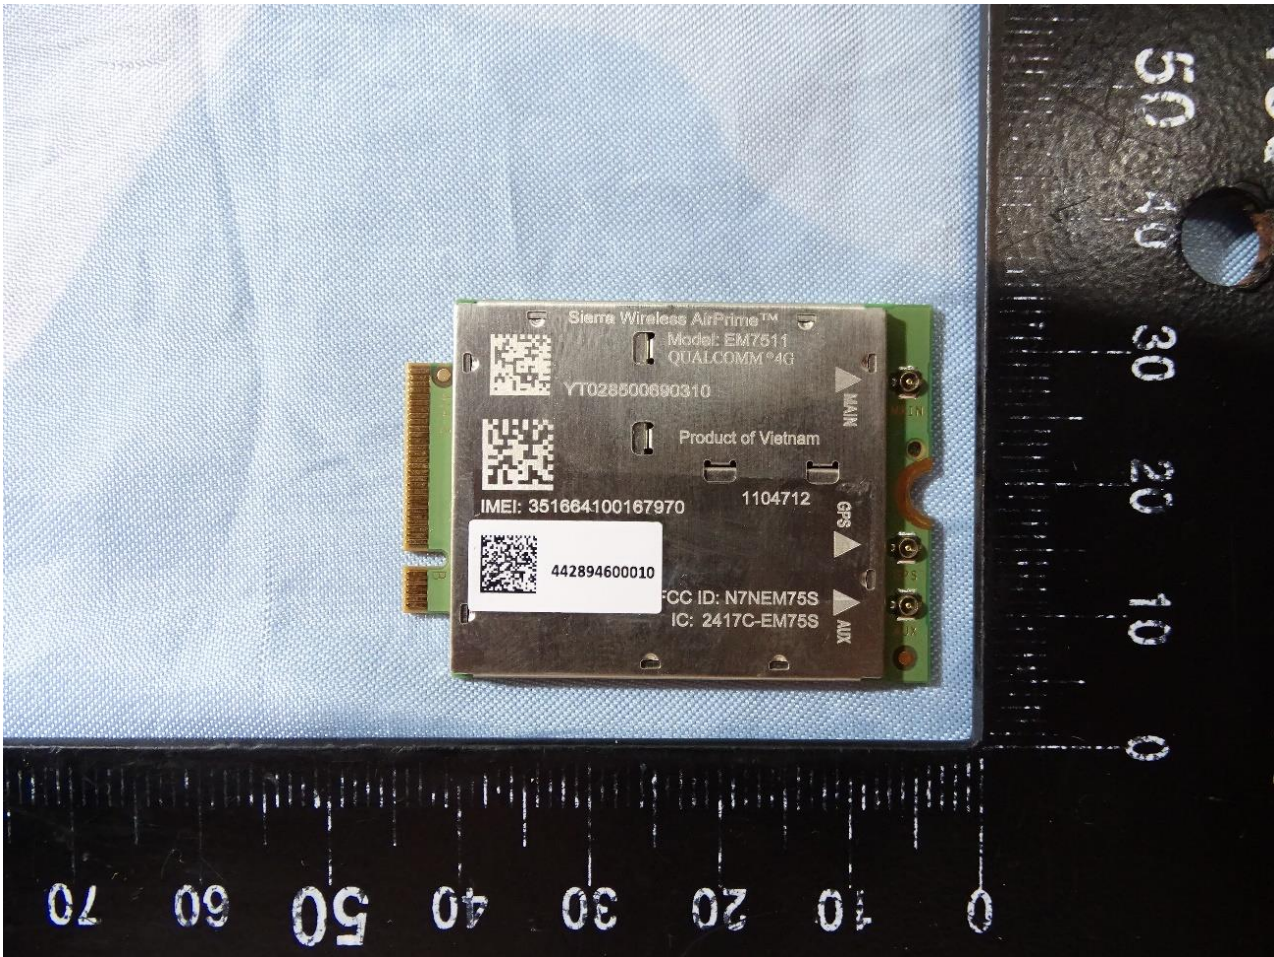

1. Photograph of the EUT

EUT: WWAN Module (Brand Name: Getac / Model Name: EM7511)

2. External Photograph of the Host

Host: Tablet (Brand Name: Getac / Model Name: F110, F110G6, F110-Ex, F110-621)

Sample 1

Sample 2

3. Photograph of Accessory for the Host

List of Accessory for Host (Tablet):

Specification of Accessory		
AC Adapter 1	Brand Name	Chicony
	Model Name	A15-090P1A
AC Adapter 2	Brand Name	Getac
	Model Name	MTA190474W4
Battery 2	Brand Name	Getac
	Model Name	BP3S1P2680B
Power Cable 1	Brand Name	Getac
	Model Name	NA
Power Cable 2	Brand Name	Getac
	Model Name	NA
Touch Pen (Digitizer)	Brand Name	Getac
	Model Name	GT-090S