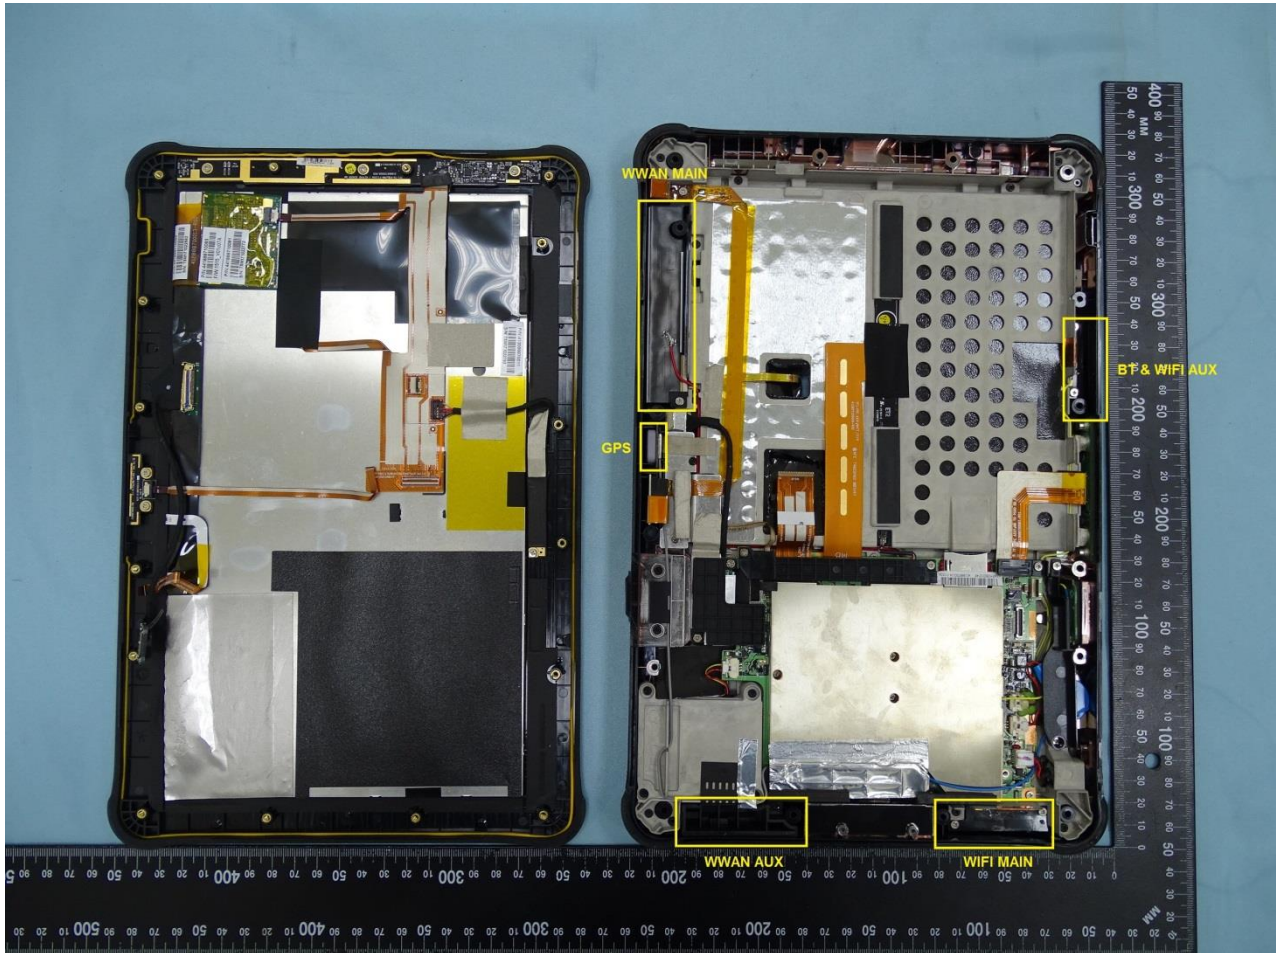

#### 4. Internal Photograph of the Host

Host: Tablet (Brand Name: Getac / Model Name: F110)

Host: Tablet (Brand Name: Getac / Model Name: F110)

Host: Tablet (Brand Name: Getac / Model Name: F110)

Host: Tablet (Brand Name: Getac / Model Name: F110)

WWAN Main Antenna

Host: Tablet (Brand Name: Getac / Model Name: F110)

Host: Tablet (Brand Name: Getac / Model Name: F110)

WWAN Aux. Antenna

Host: Tablet (Brand Name: Getac / Model Name: F110)

Host: Tablet (Brand Name: Getac / Model Name: F110)

WLAN Main Antenna

Host: Tablet (Brand Name: Getac / Model Name: F110)

Host: Tablet (Brand Name: Getac / Model Name: F110)

Host: Tablet (Brand Name: Getac / Model Name: F110)

WLAN Aux. Antenna and Bluetooth Antenna

Host: Tablet (Brand Name: Getac / Model Name: F110)

Host: Tablet (Brand Name: Getac / Model Name: F110)

Host: Tablet (Brand Name: Getac / Model Name: F110)

GPS Antenna

Host: Tablet (Brand Name: Getac / Model Name: F110)