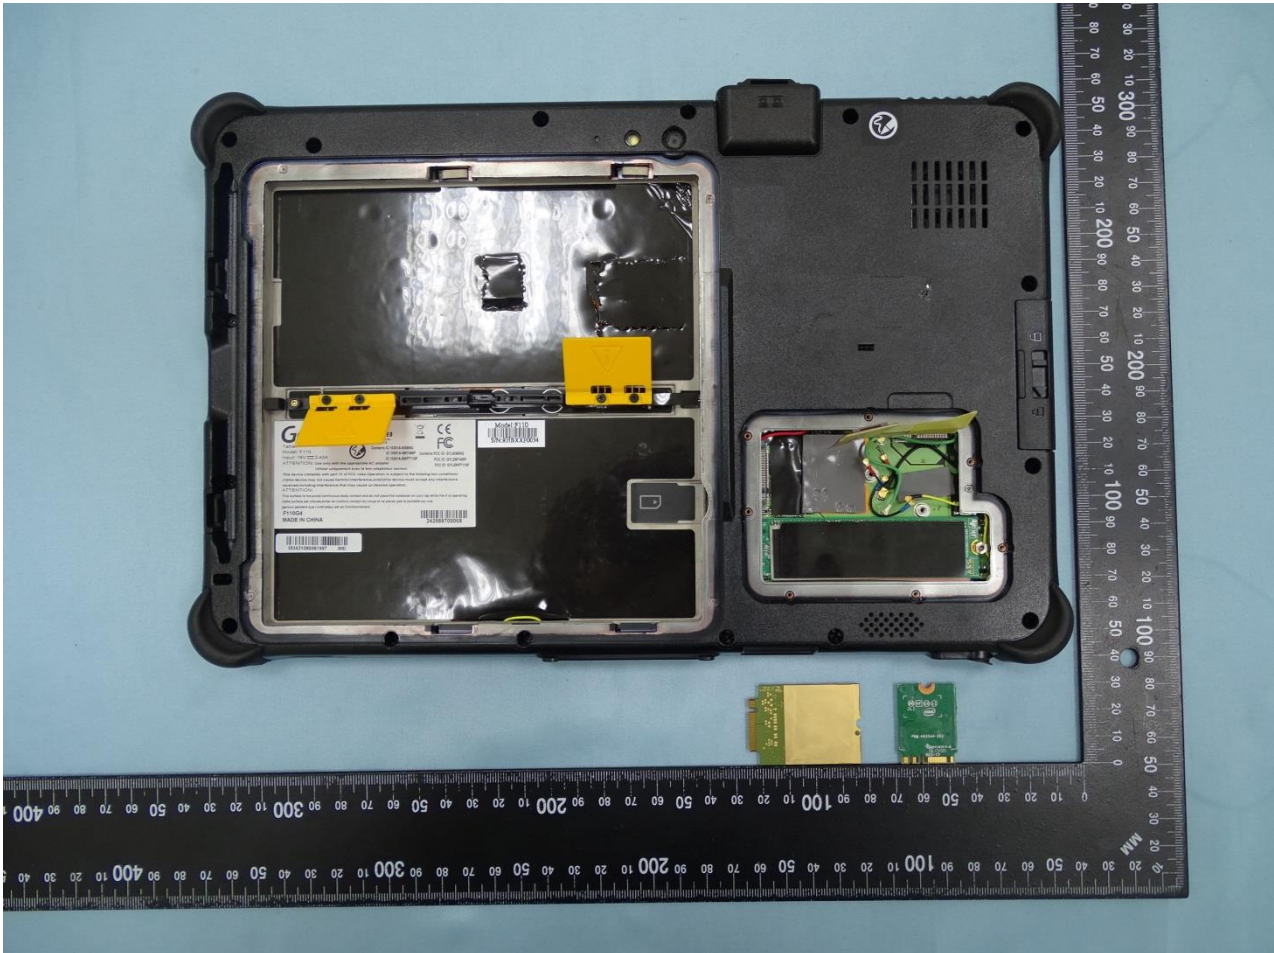

#### 4. Internal Photograph of the Host

Host: Tablet (Brand Name: Getac / Model Name: F110)

Host: Tablet (Brand Name: Getac / Model Name: F110)

Host: Tablet (Brand Name: Getac / Model Name: F110)

Host: Tablet (Brand Name: Getac / Model Name: F110)

WWAN Main Antenna

Host: Tablet (Brand Name: Getac / Model Name: F110)

Host: Tablet (Brand Name: Getac / Model Name: F110)

WWAN Aux. Antenna

Host: Tablet (Brand Name: Getac / Model Name: F110)

Host: Tablet (Brand Name: Getac / Model Name: F110)

WLAN Main Antenna

Host: Tablet (Brand Name: Getac / Model Name: F110)

Host: Tablet (Brand Name: Getac / Model Name: F110)

Host: Tablet (Brand Name: Getac / Model Name: F110)

WLAN Aux. Antenna and Bluetooth Antenna

Host: Tablet (Brand Name: Getac / Model Name: F110)

Host: Tablet (Brand Name: Getac / Model Name: F110)

Host: Tablet (Brand Name: Getac / Model Name: F110)

GPS Antenna

Host: Tablet (Brand Name: Getac / Model Name: F110)