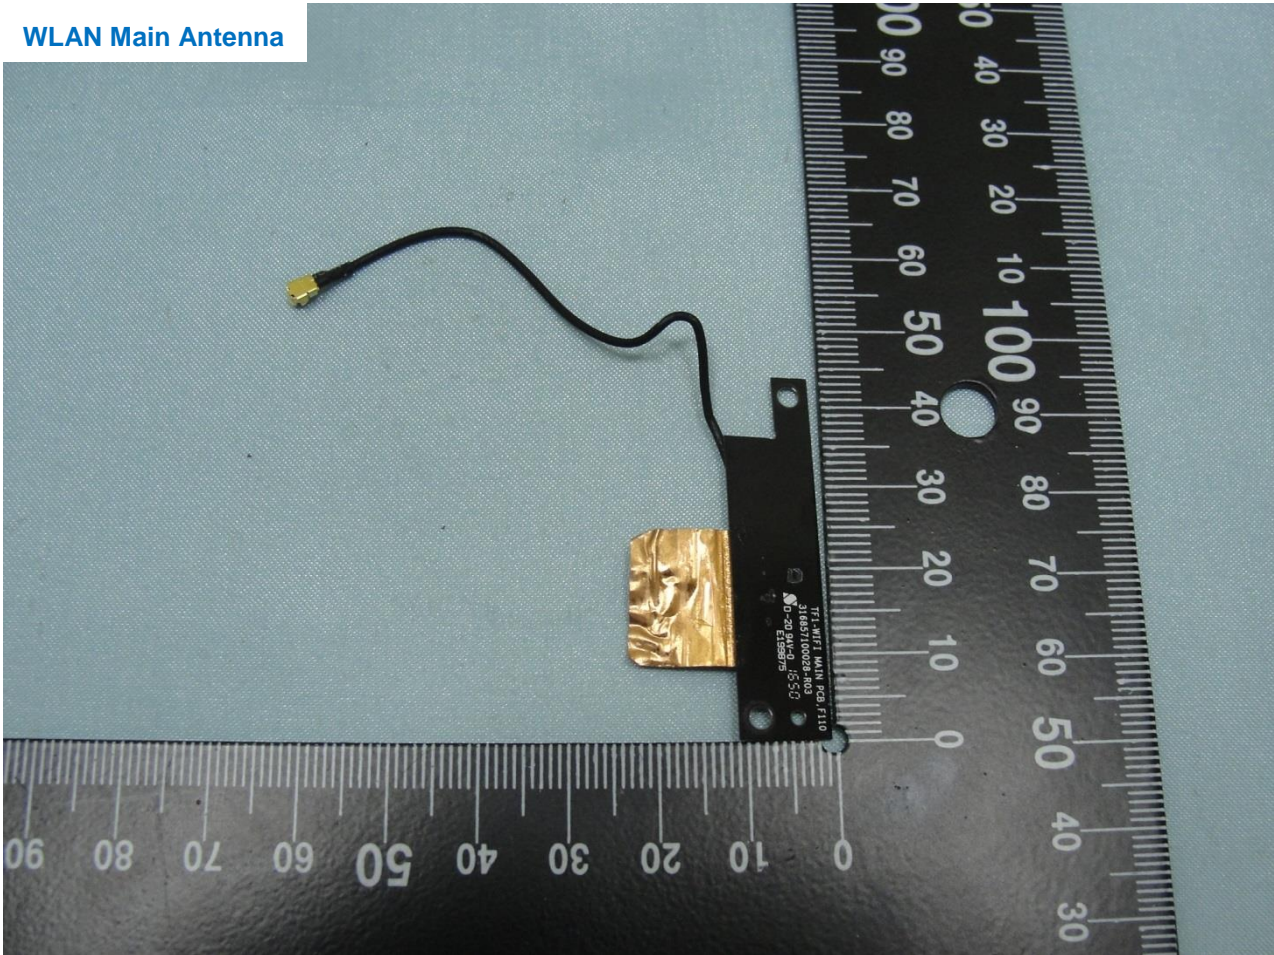

#### 4. Internal Photograph of the Host

Host: Tablet (Brand Name: Getac / Model Name: F110)

Host: Tablet (Brand Name: Getac / Model Name: F110)

Host: Tablet (Brand Name: Getac / Model Name: F110)

Host: Tablet (Brand Name: Getac / Model Name: F110)

WWAN Main Antenna

Host: Tablet (Brand Name: Getac / Model Name: F110)

Host: Tablet (Brand Name: Getac / Model Name: F110)

WWAN Aux. Antenna

Host: Tablet (Brand Name: Getac / Model Name: F110)

Host: Tablet (Brand Name: Getac / Model Name: F110)

WLAN Main Antenna

Host: Tablet (Brand Name: Getac / Model Name: F110)

Host: Tablet (Brand Name: Getac / Model Name: F110)

Host: Tablet (Brand Name: Getac / Model Name: F110)

WLAN Aux. Antenna and Bluetooth Antenna