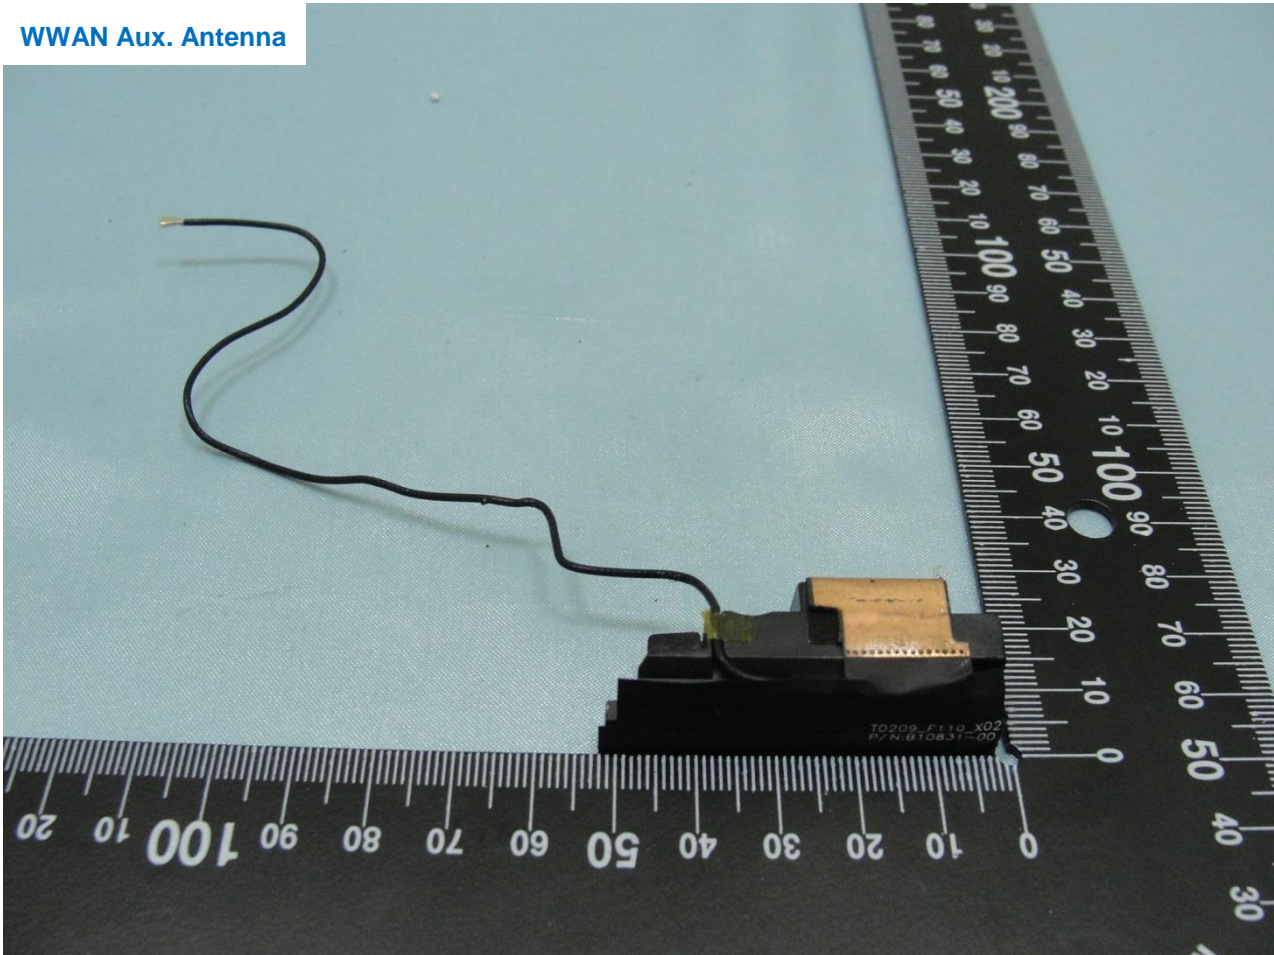

#### 4. Internal Photograph of the Host

Host: Tablet (Brand Name: Getac / Model Name: F110)

Host: Tablet (Brand Name: Getac / Model Name: F110)

Host: Tablet (Brand Name: Getac / Model Name: F110)

Host: Tablet (Brand Name: Getac / Model Name: F110)

WWAN Main Antenna

Host: Tablet (Brand Name: Getac / Model Name: F110)

Host: Tablet (Brand Name: Getac / Model Name: F110)

WWAN Aux. Antenna

Host: Tablet (Brand Name: Getac / Model Name: F110)

Host: Tablet (Brand Name: Getac / Model Name: F110)