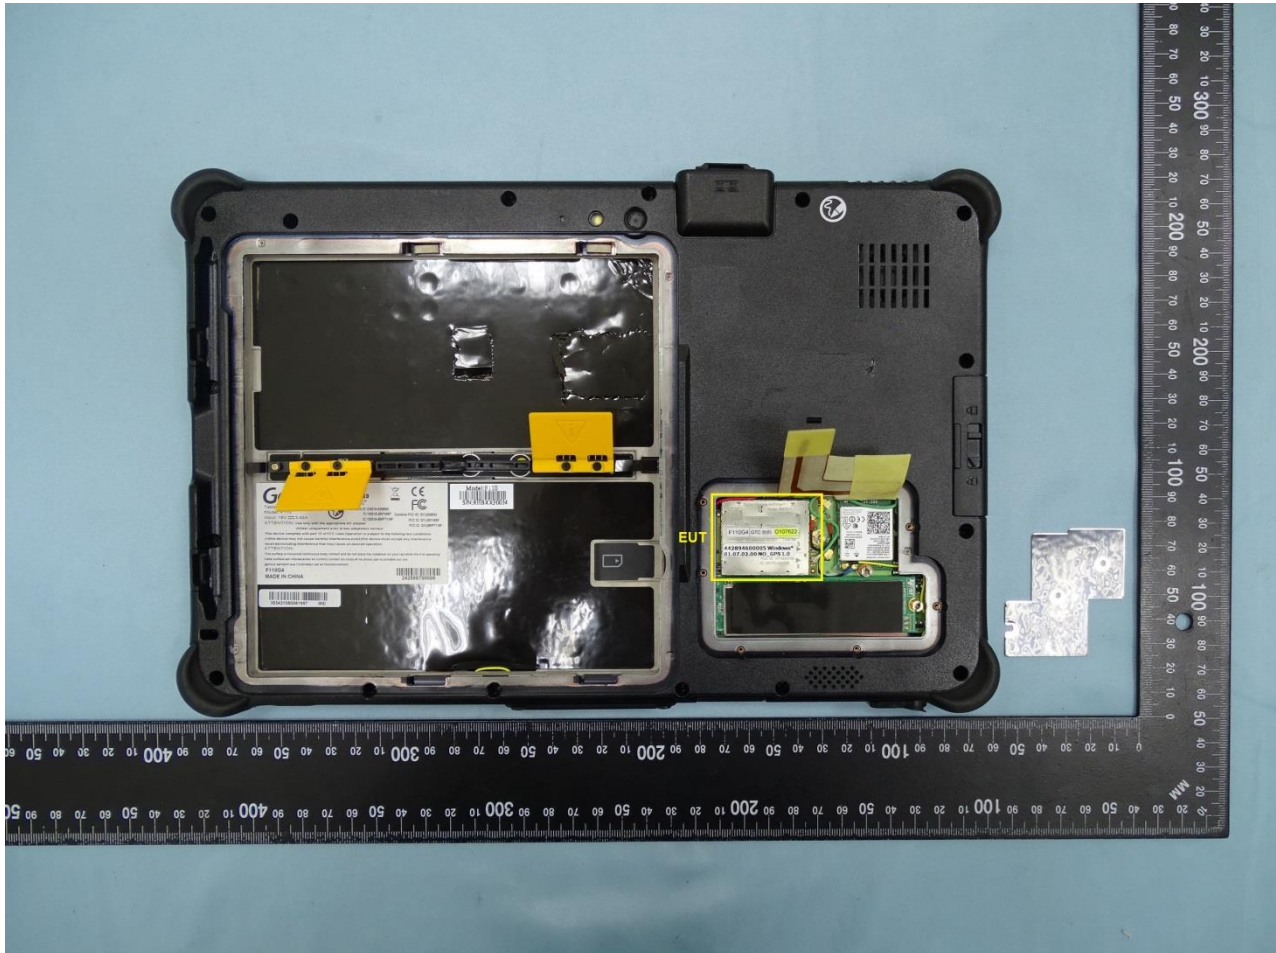

#### 4. Internal Photograph of the Host

Host: Tablet (Brand Name: Getac / Model Name: F110)

Host: Tablet (Brand Name: Getac / Model Name: F110)

Host: Tablet (Brand Name: Getac / Model Name: F110)

Host: Tablet (Brand Name: Getac / Model Name: F110)

WWAN Main Antenna

Host: Tablet (Brand Name: Getac / Model Name: F110)

Host: Tablet (Brand Name: Getac / Model Name: F110)

WWAN Aux. Antenna

Host: Tablet (Brand Name: Getac / Model Name: F110)

Host: Tablet (Brand Name: Getac / Model Name: F110)

WLAN Main Antenna

Host: Tablet (Brand Name: Getac / Model Name: F110)

Host: Tablet (Brand Name: Getac / Model Name: F110)

Host: Tablet (Brand Name: Getac / Model Name: F110)

WLAN Aux. Antenna and Bluetooth Antenna

Host: Tablet (Brand Name: Getac / Model Name: F110)

Host: Tablet (Brand Name: Getac / Model Name: F110)

Host: Tablet (Brand Name: Getac / Model Name: F110)

GPS Antenna

Host: Tablet (Brand Name: Getac / Model Name: F110)