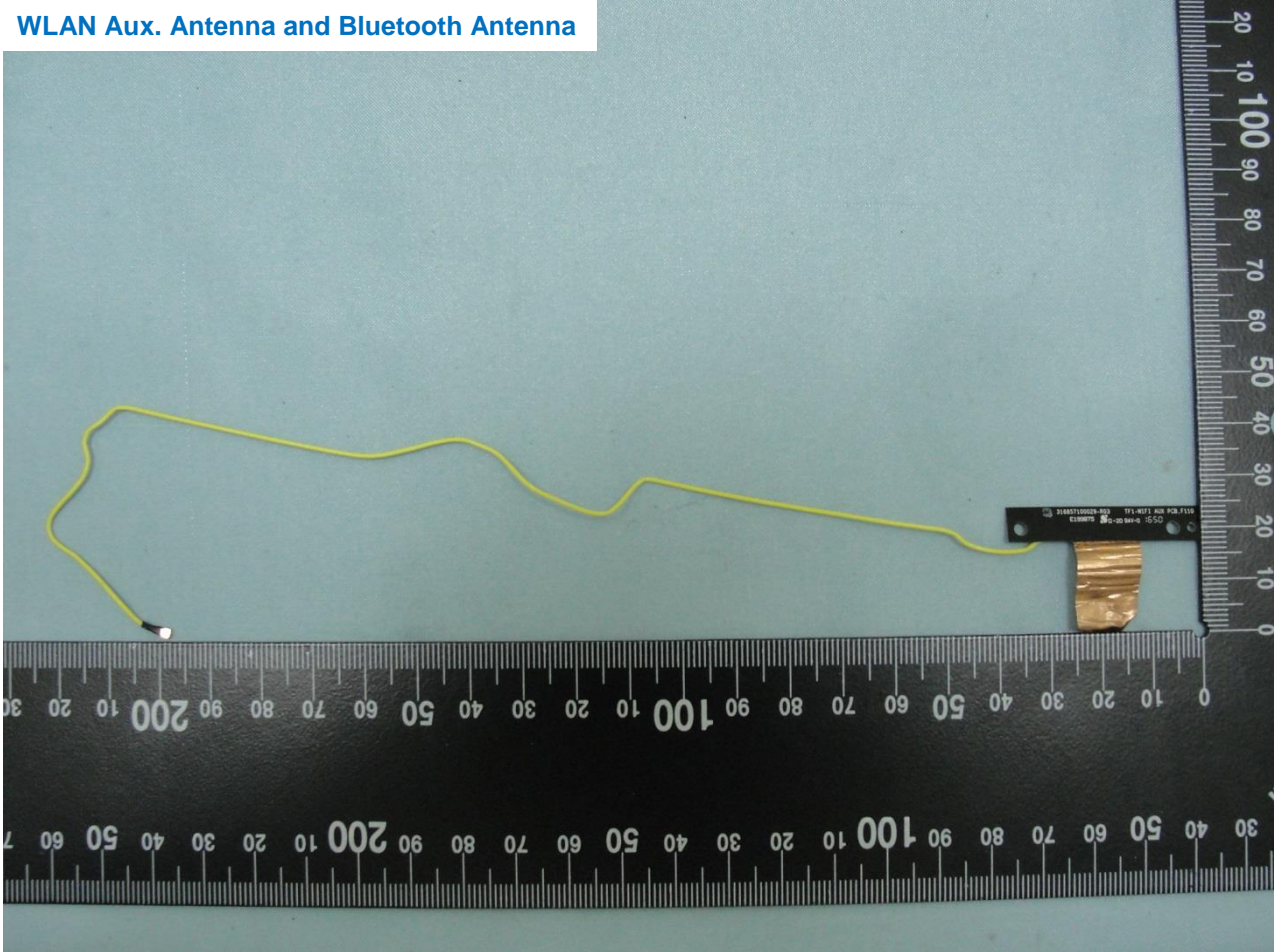

WLAN Main Antenna

Host: Tablet (Brand Name: Getac / Model Name: F110)

Host: Tablet (Brand Name: Getac / Model Name: F110)

Host: Tablet (Brand Name: Getac / Model Name: F110)

WLAN Aux. Antenna and Bluetooth Antenna