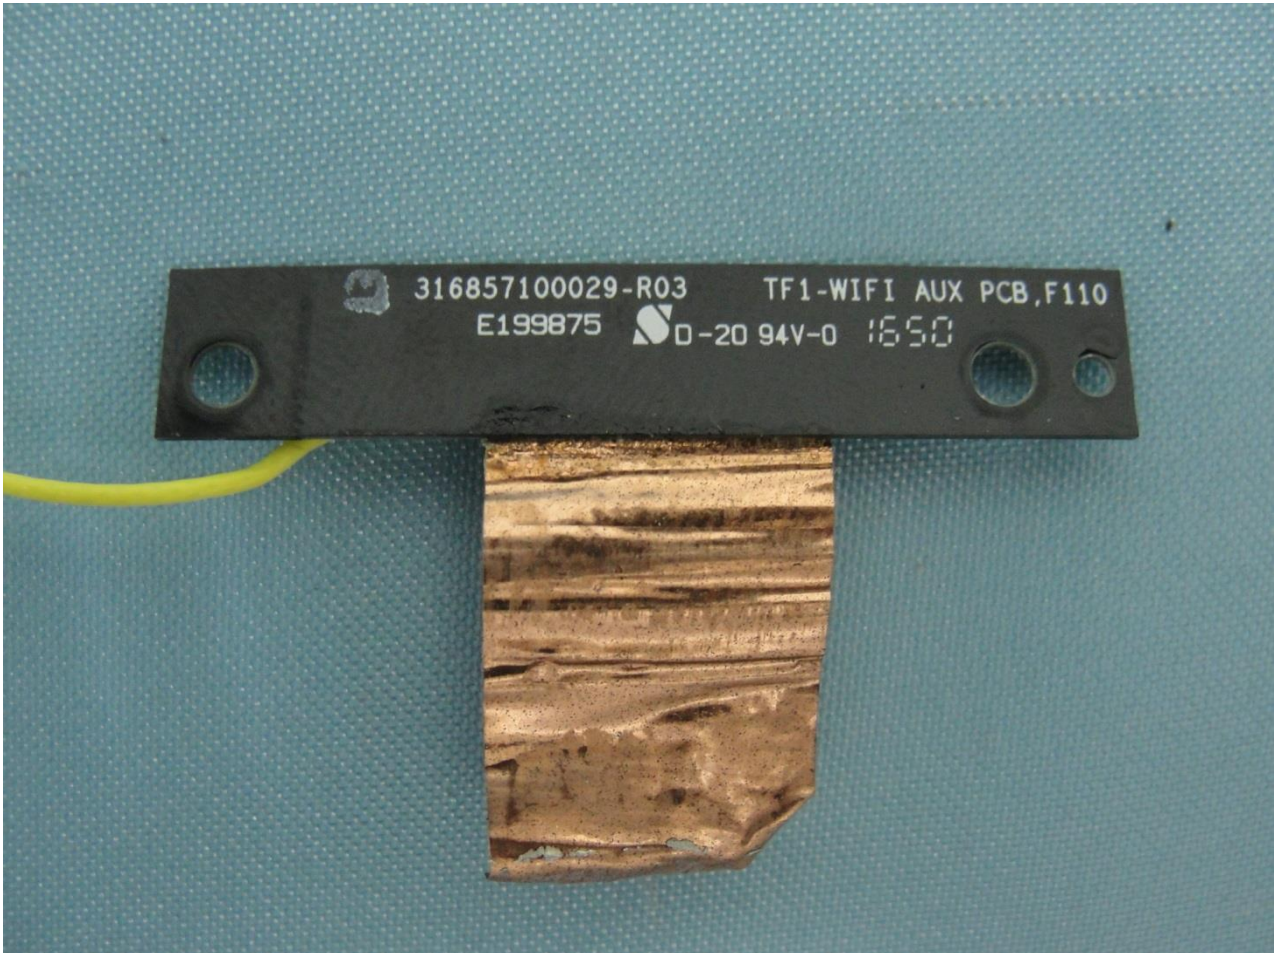

Host: Tablet (Brand Name: Getac / Model Name: F110)