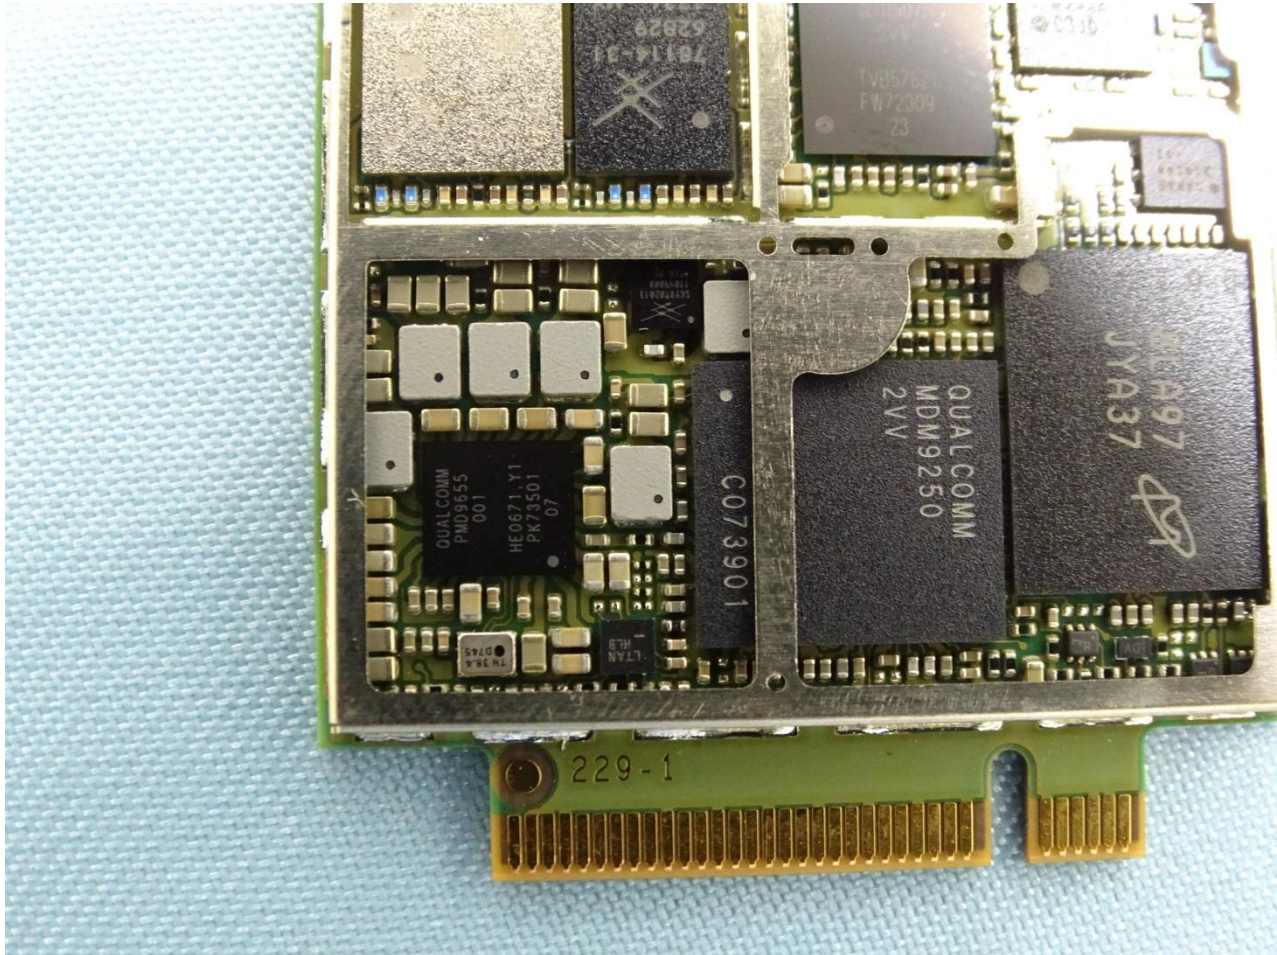

1. Photograph of the EUT

EUT: WWAN module (Brand Name: Getac / Model Name: EM7511)

EUT: WWAN module (Brand Name: Getac / Model Name: EM7511)

EUT: WWAN module (Brand Name: Getac / Model Name: EM7511)

EUT: WWAN module (Brand Name: Getac / Model Name: EM7511)

EUT: WWAN module (Brand Name: Getac / Model Name: EM7511)

EUT: WWAN module (Brand Name: Getac / Model Name: EM7511)

EUT: WWAN module (Brand Name: Getac / Model Name: EM7511)

## 2. External Photograph of the Host

Host: Tablet (Brand Name: Getac / Model Name: F110)

Host: Tablet (Brand Name: Getac / Model Name: F110)

Host: Tablet (Brand Name: Getac / Model Name: F110)

Host: Tablet (Brand Name: Getac / Model Name: F110)

Host: Tablet (Brand Name: Getac / Model Name: F110)

Host: Tablet (Brand Name: Getac / Model Name: F110)

**3. Photograph of Accessory for the Host**

**Host: Tablet (Brand Name: Getac / Model Name: F110)**