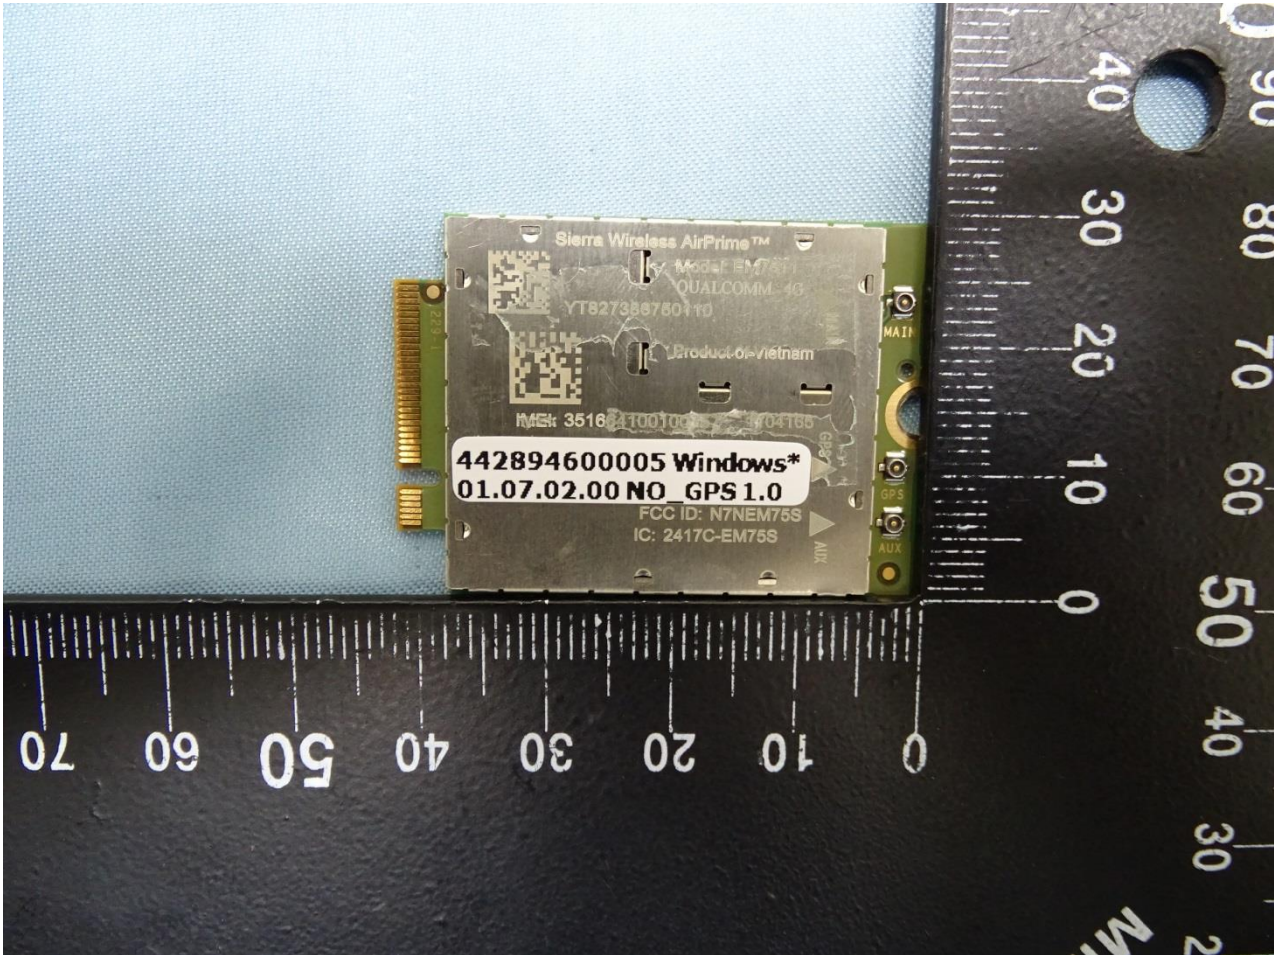

1. Photograph of the EUT

EUT: WWAN module (Brand Name: Getac / Model Name: EM7511)

EUT: WWAN module (Brand Name: Getac / Model Name: EM7511)

EUT: WWAN module (Brand Name: Getac / Model Name: EM7511)

EUT: WWAN module (Brand Name: Getac / Model Name: EM7511)

EUT: WWAN module (Brand Name: Getac / Model Name: EM7511)

EUT: WWAN module (Brand Name: Getac / Model Name: EM7511)

EUT: WWAN module (Brand Name: Getac / Model Name: EM7511)

## 2. External Photograph of the Host

Host: Tablet (Brand Name: Getac / Model Name: F110)

Host: Tablet (Brand Name: Getac / Model Name: F110)

Host: Tablet (Brand Name: Getac / Model Name: F110)

Host: Tablet (Brand Name: Getac / Model Name: F110)

Host: Tablet (Brand Name: Getac / Model Name: F110)

Host: Tablet (Brand Name: Getac / Model Name: F110)

**3. Photograph of Accessory for the Host**

**Host: Tablet (Brand Name: Getac / Model Name: F110)**