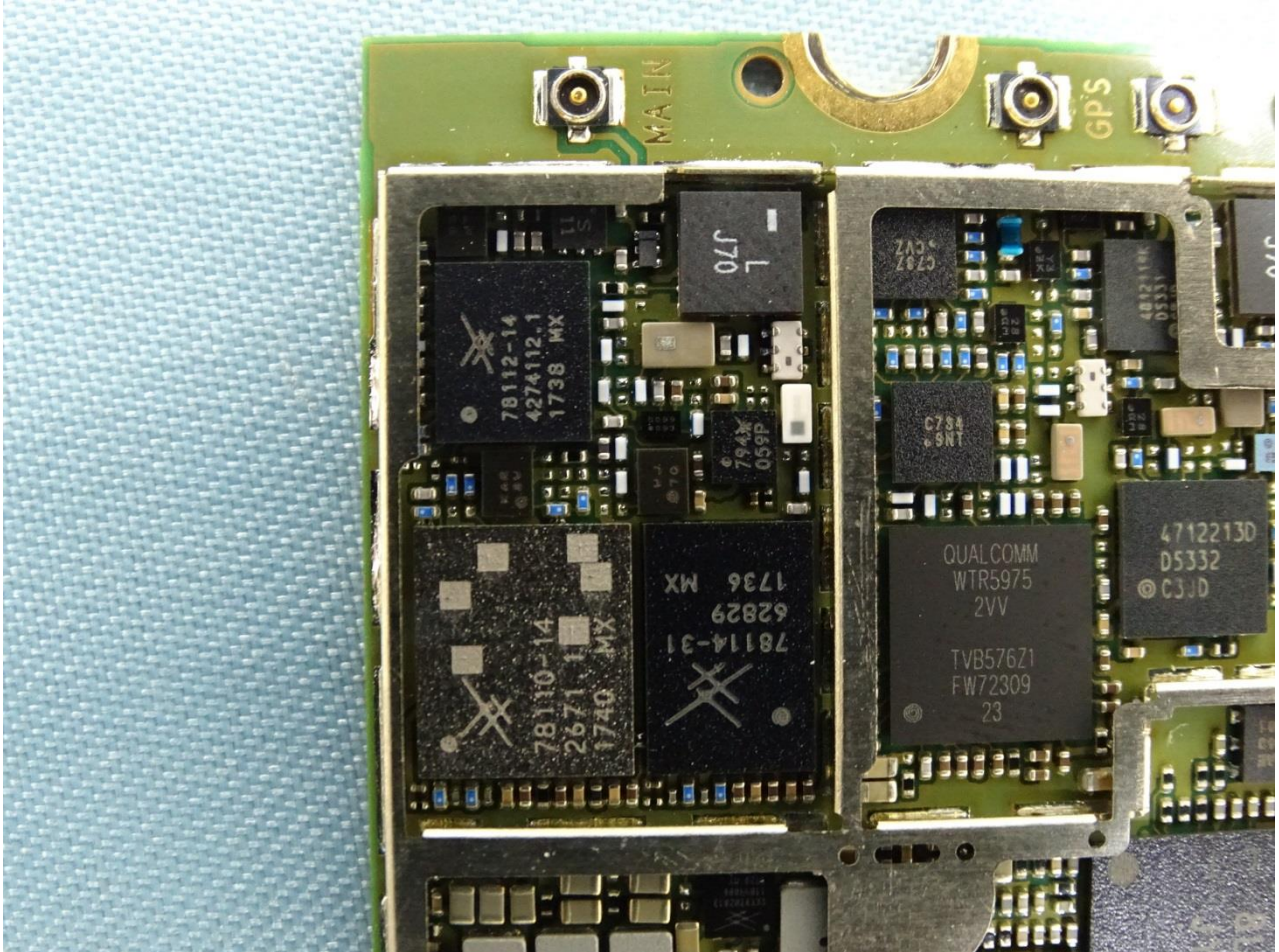

1. Photograph of the EUT

EUT: WWAN module (Brand Name: Getac / Model Name: EM7511)

EUT: WWAN module (Brand Name: Getac / Model Name: EM7511)

EUT: WWAN module (Brand Name: Getac / Model Name: EM7511)

EUT: WWAN module (Brand Name: Getac / Model Name: EM7511)

EUT: WWAN module (Brand Name: Getac / Model Name: EM7511)

EUT: WWAN module (Brand Name: Getac / Model Name: EM7511)

EUT: WWAN module (Brand Name: Getac / Model Name: EM7511)

## 2. External Photograph of the Host

Host: Tablet (Brand Name: Getac / Model Name: F110)

Host: Tablet (Brand Name: Getac / Model Name: F110)

Host: Tablet (Brand Name: Getac / Model Name: F110)

Host: Tablet (Brand Name: Getac / Model Name: F110)

Host: Tablet (Brand Name: Getac / Model Name: F110)

Host: Tablet (Brand Name: Getac / Model Name: F110)

**3. Photograph of Accessory for the Host**

**Host: Tablet (Brand Name: Getac / Model Name: F110)**