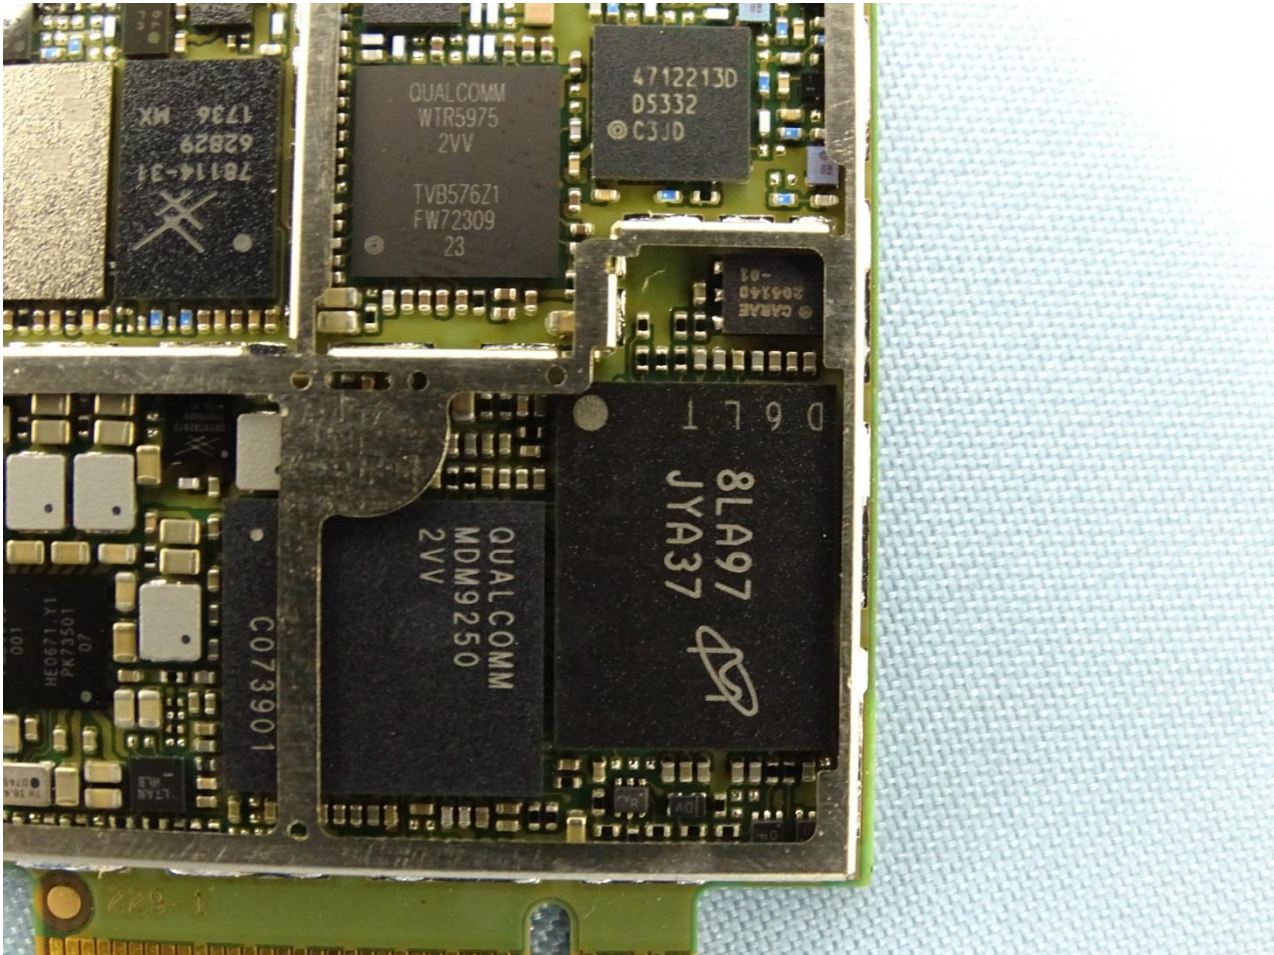

1. Photograph of the EUT

EUT: WWAN module (Brand Name: Getac / Model Name: EM7511)

EUT: WWAN module (Brand Name: Getac / Model Name: EM7511)

EUT: WWAN module (Brand Name: Getac / Model Name: EM7511)

EUT: WWAN module (Brand Name: Getac / Model Name: EM7511)

EUT: WWAN module (Brand Name: Getac / Model Name: EM7511)

EUT: WWAN module (Brand Name: Getac / Model Name: EM7511)

EUT: WWAN module (Brand Name: Getac / Model Name: EM7511)

## 2. External Photograph of the Host

Host: Tablet (Brand Name: Getac / Model Name: F110)

Host: Tablet (Brand Name: Getac / Model Name: F110)

Host: Tablet (Brand Name: Getac / Model Name: F110)

Host: Tablet (Brand Name: Getac / Model Name: F110)

Host: Tablet (Brand Name: Getac / Model Name: F110)

Host: Tablet (Brand Name: Getac / Model Name: F110)

**3. Photograph of Accessory for the Host**

**Host: Tablet (Brand Name: Getac / Model Name: F110)**