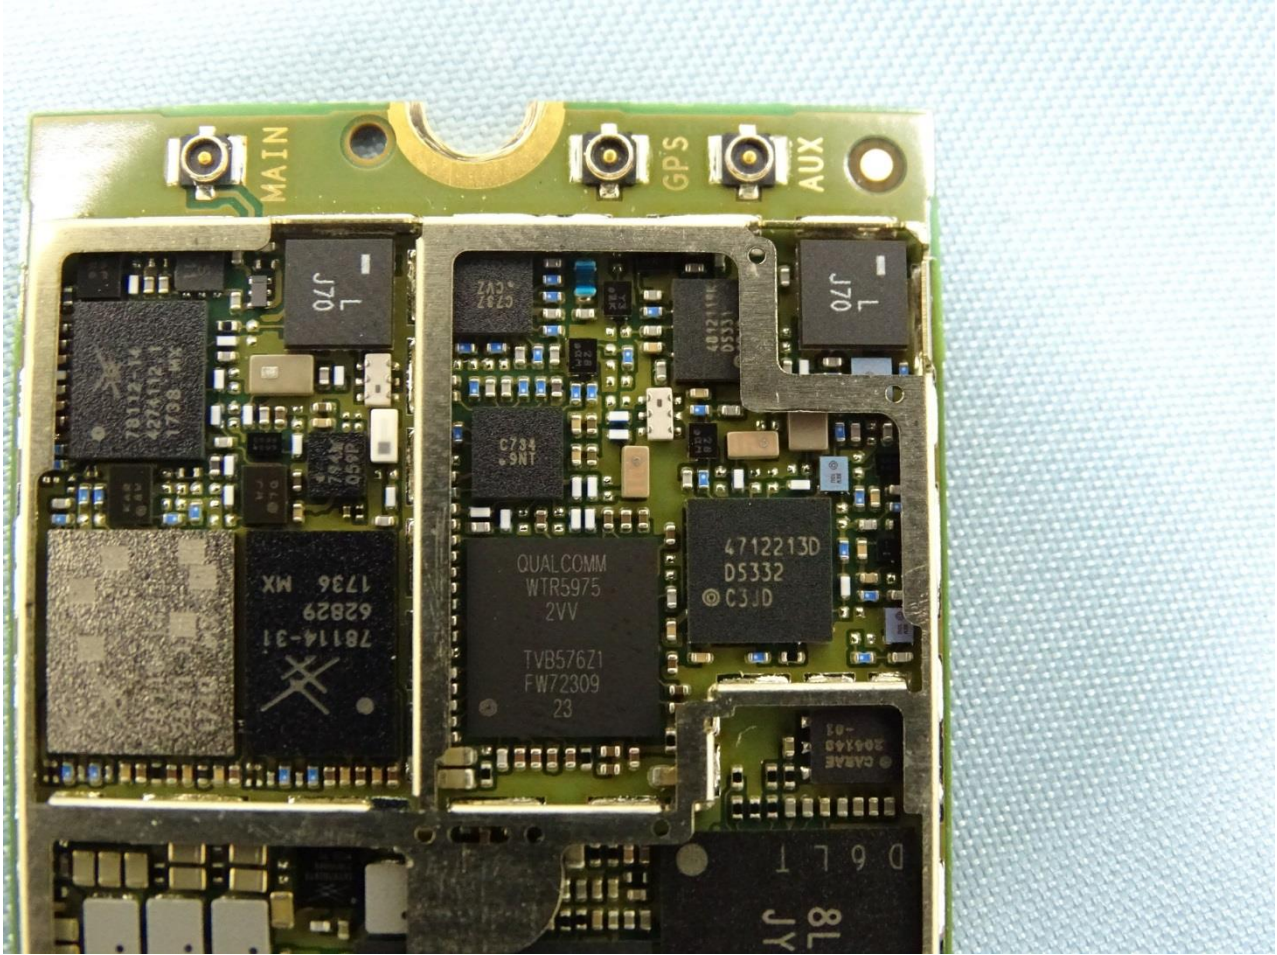

1. Photograph of the EUT

EUT: WWAN module (Brand Name: Getac / Model Name: EM7511)

EUT: WWAN module (Brand Name: Getac / Model Name: EM7511)

EUT: WWAN module (Brand Name: Getac / Model Name: EM7511)

EUT: WWAN module (Brand Name: Getac / Model Name: EM7511)

EUT: WWAN module (Brand Name: Getac / Model Name: EM7511)

EUT: WWAN module (Brand Name: Getac / Model Name: EM7511)

EUT: WWAN module (Brand Name: Getac / Model Name: EM7511)

## 2. External Photograph of the Host

Host: Tablet (Brand Name: Getac / Model Name: F110)

Host: Tablet (Brand Name: Getac / Model Name: F110)

Host: Tablet (Brand Name: Getac / Model Name: F110)

Host: Tablet (Brand Name: Getac / Model Name: F110)

Host: Tablet (Brand Name: Getac / Model Name: F110)

Host: Tablet (Brand Name: Getac / Model Name: F110)

**3. Photograph of Accessory for the Host**

**Host: Tablet (Brand Name: Getac / Model Name: F110)**