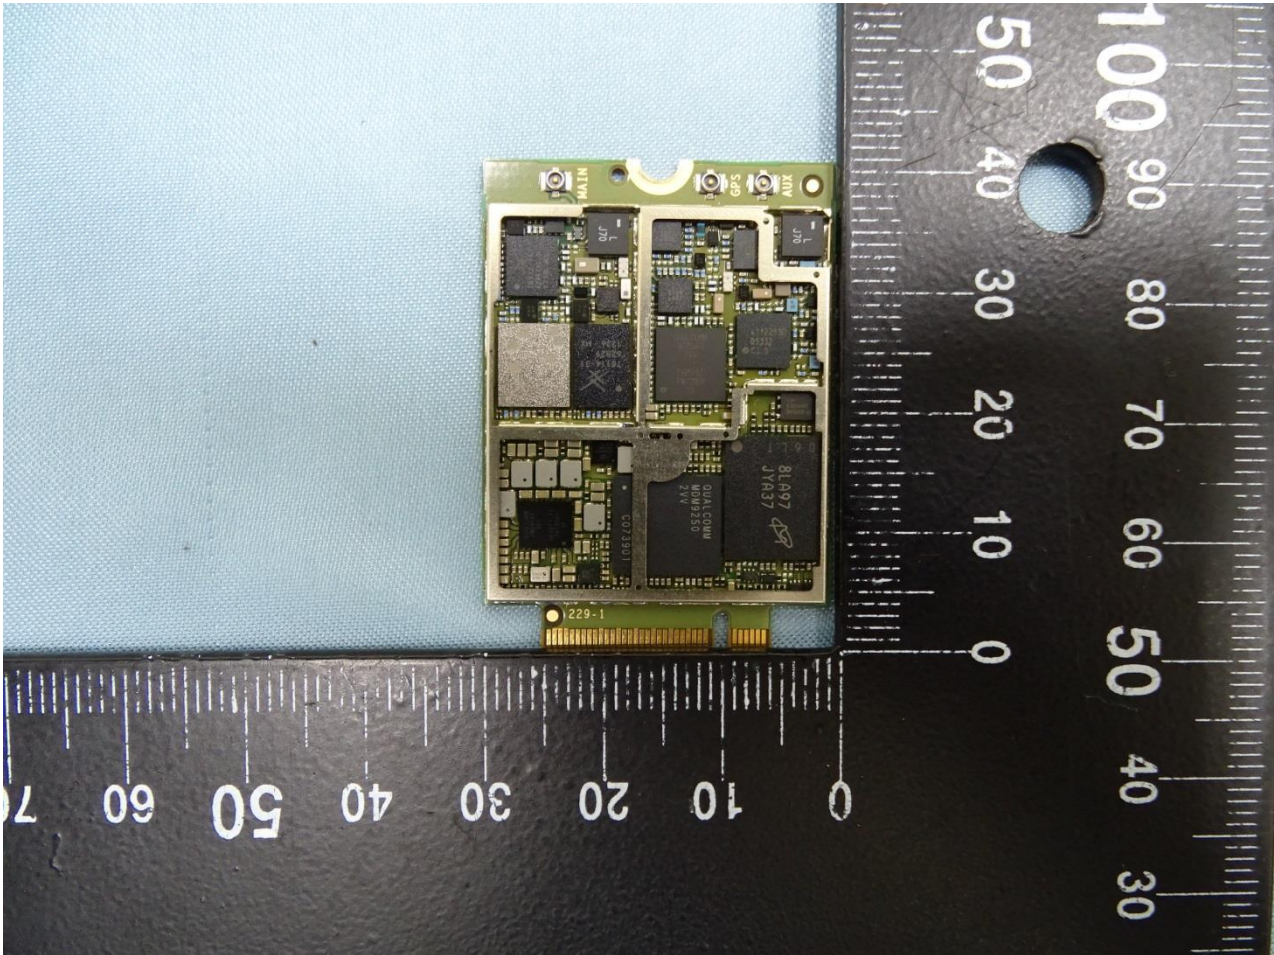

1. Photograph of the EUT

EUT: WWAN module (Brand Name: Getac / Model Name: EM7511)

EUT: WWAN module (Brand Name: Getac / Model Name: EM7511)

EUT: WWAN module (Brand Name: Getac / Model Name: EM7511)

EUT: WWAN module (Brand Name: Getac / Model Name: EM7511)

EUT: WWAN module (Brand Name: Getac / Model Name: EM7511)

EUT: WWAN module (Brand Name: Getac / Model Name: EM7511)

EUT: WWAN module (Brand Name: Getac / Model Name: EM7511)

## 2. External Photograph of the Host

Host: Tablet (Brand Name: Getac / Model Name: F110)

Host: Tablet (Brand Name: Getac / Model Name: F110)

Host: Tablet (Brand Name: Getac / Model Name: F110)

Host: Tablet (Brand Name: Getac / Model Name: F110)

Host: Tablet (Brand Name: Getac / Model Name: F110)

Host: Tablet (Brand Name: Getac / Model Name: F110)

**3. Photograph of Accessory for the Host**

**Host: Tablet (Brand Name: Getac / Model Name: F110)**