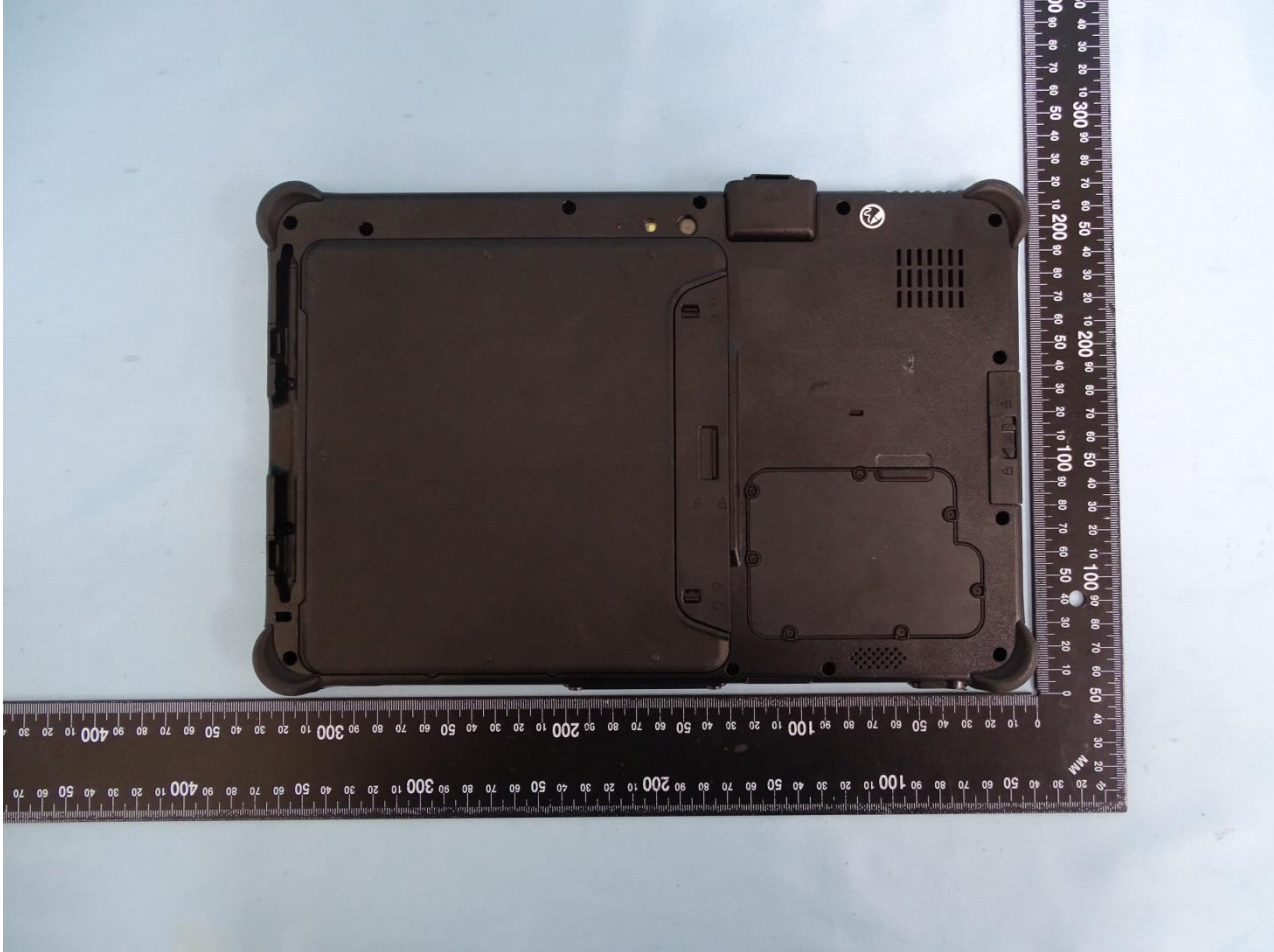

1. Photograph of the EUT

EUT: WWAN module (Brand Name: Getac / Model Name: EM7511)

EUT: WWAN module (Brand Name: Getac / Model Name: EM7511)

EUT: WWAN module (Brand Name: Getac / Model Name: EM7511)

EUT: WWAN module (Brand Name: Getac / Model Name: EM7511)

EUT: WWAN module (Brand Name: Getac / Model Name: EM7511)

EUT: WWAN module (Brand Name: Getac / Model Name: EM7511)

EUT: WWAN module (Brand Name: Getac / Model Name: EM7511)

## 2. External Photograph of the Host

Host: Tablet (Brand Name: Getac / Model Name: F110)

Host: Tablet (Brand Name: Getac / Model Name: F110)

Host: Tablet (Brand Name: Getac / Model Name: F110)

Host: Tablet (Brand Name: Getac / Model Name: F110)