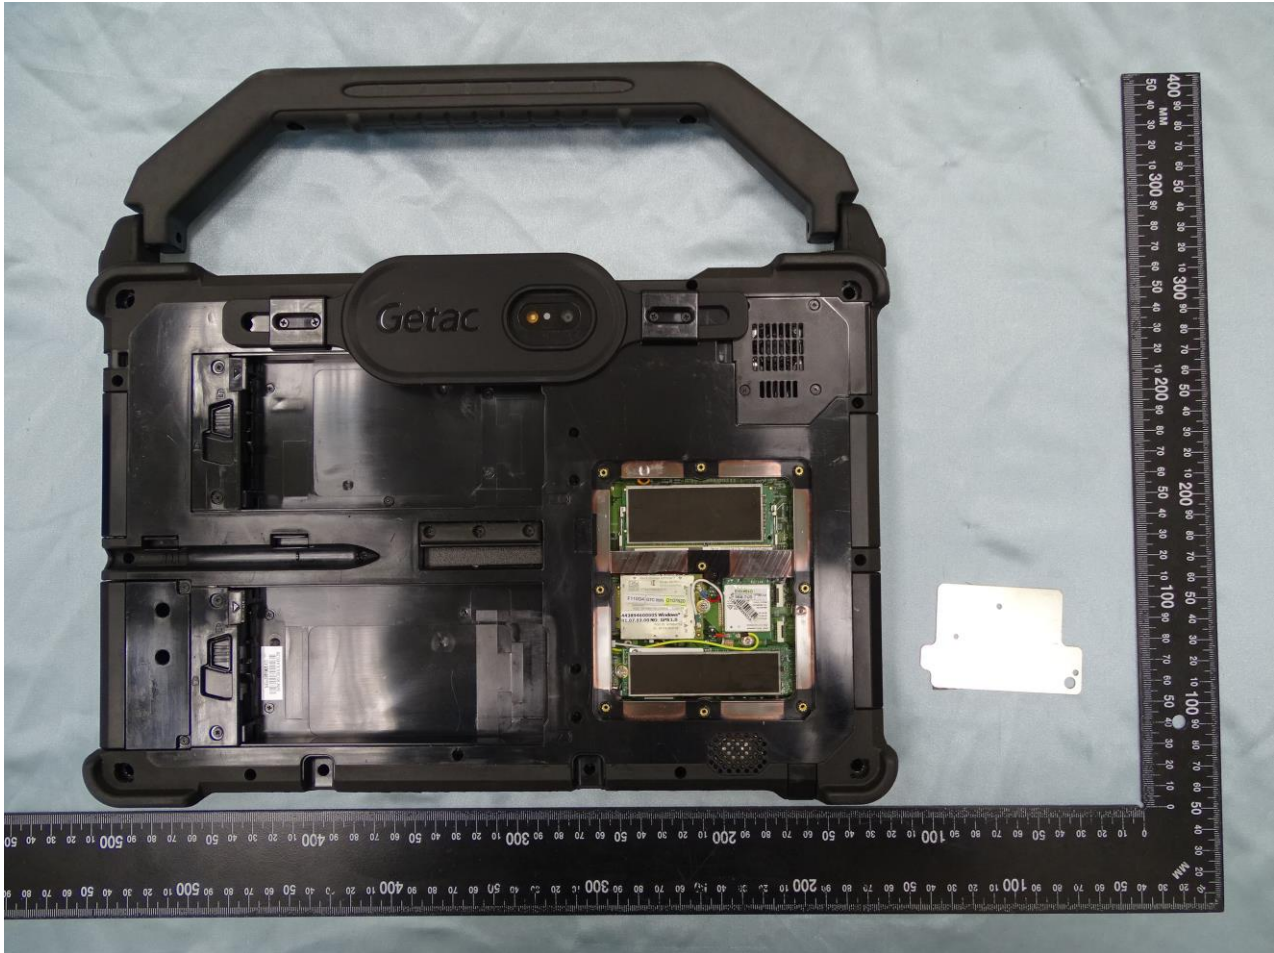

3. Internal Photograph of the Host

Host: Tablet (Brand Name: Getac / Model Name: A140)

Host: Tablet (Brand Name: Getac / Model Name: A140)

Host: Tablet (Brand Name: Getac / Model Name: A140)

————THE END————