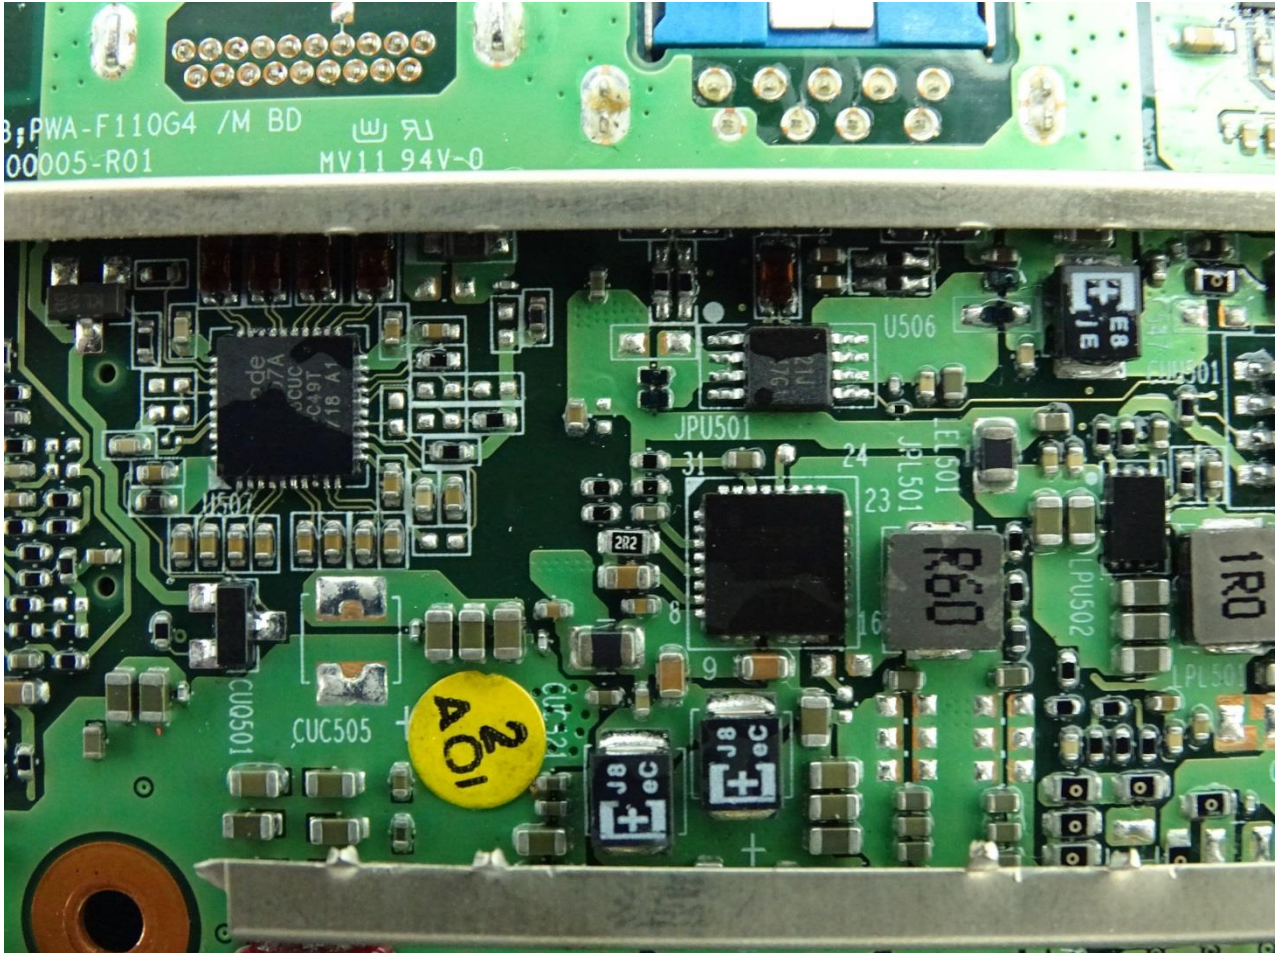

Host: Tablet (Brand Name: Getac / Model Name: RC11)

Host: Tablet (Brand Name: Getac / Model Name: RC11)

Host: Tablet (Brand Name: Getac / Model Name: RC11)

Host: Tablet (Brand Name: Getac / Model Name: RC11)

Host: Tablet (Brand Name: Getac / Model Name: RC11)

WWAN Main Antenna

Host: Tablet (Brand Name: Getac / Model Name: RC11)

Host: Tablet (Brand Name: Getac / Model Name: RC11)

Host: Tablet (Brand Name: Getac / Model Name: RC11)