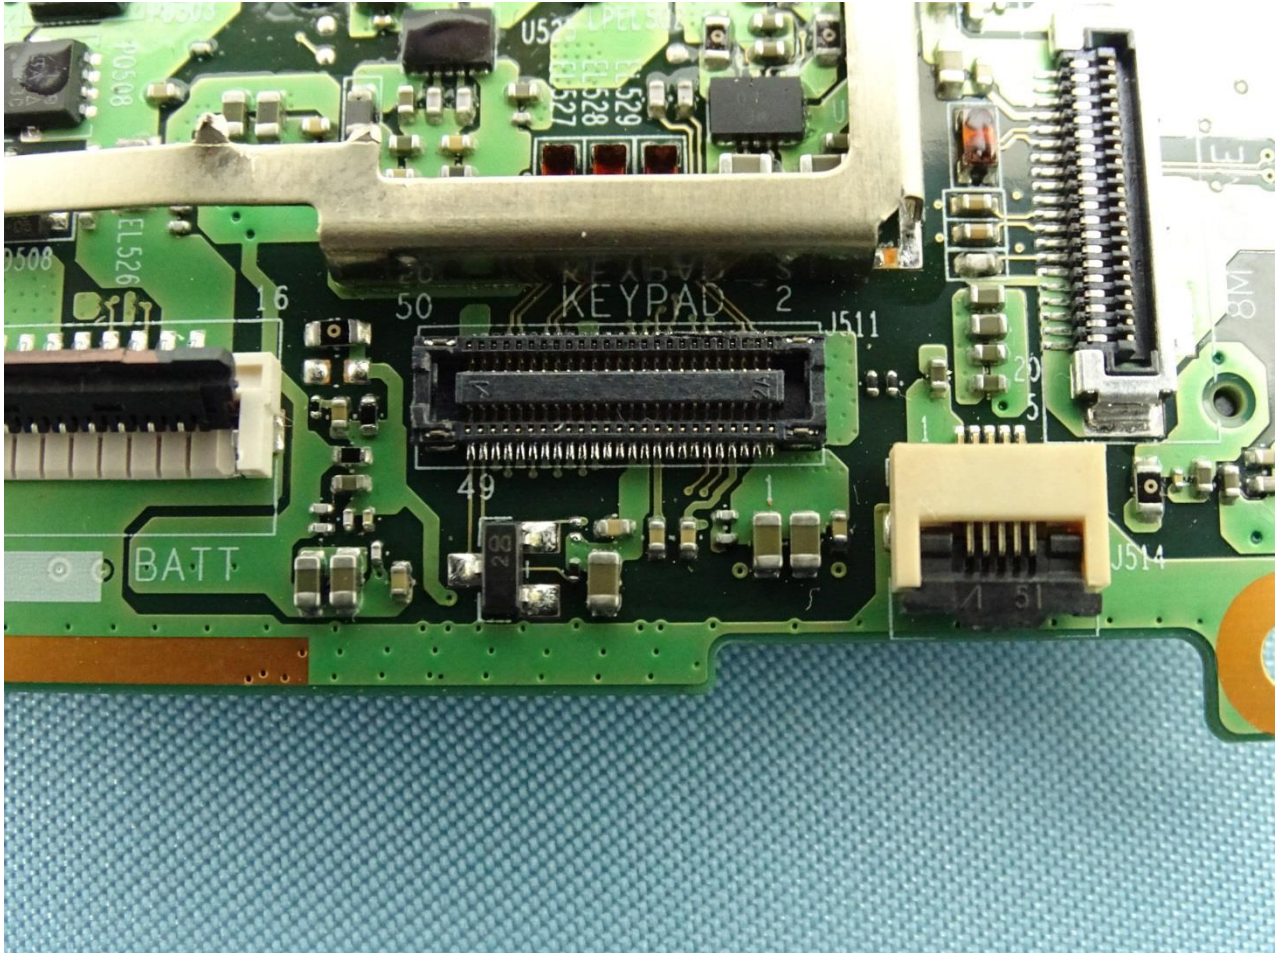

Host: Tablet (Brand Name: Getac / Model Name: RC11)

Host: Tablet (Brand Name: Getac / Model Name: RC11)

Host: Tablet (Brand Name: Getac / Model Name: RC11)

Host: Tablet (Brand Name: Getac / Model Name: RC11)

Host: Tablet (Brand Name: Getac / Model Name: RC11)

WWAN Main Antenna

Host: Tablet (Brand Name: Getac / Model Name: RC11)

Host: Tablet (Brand Name: Getac / Model Name: RC11)

Host: Tablet (Brand Name: Getac / Model Name: RC11)