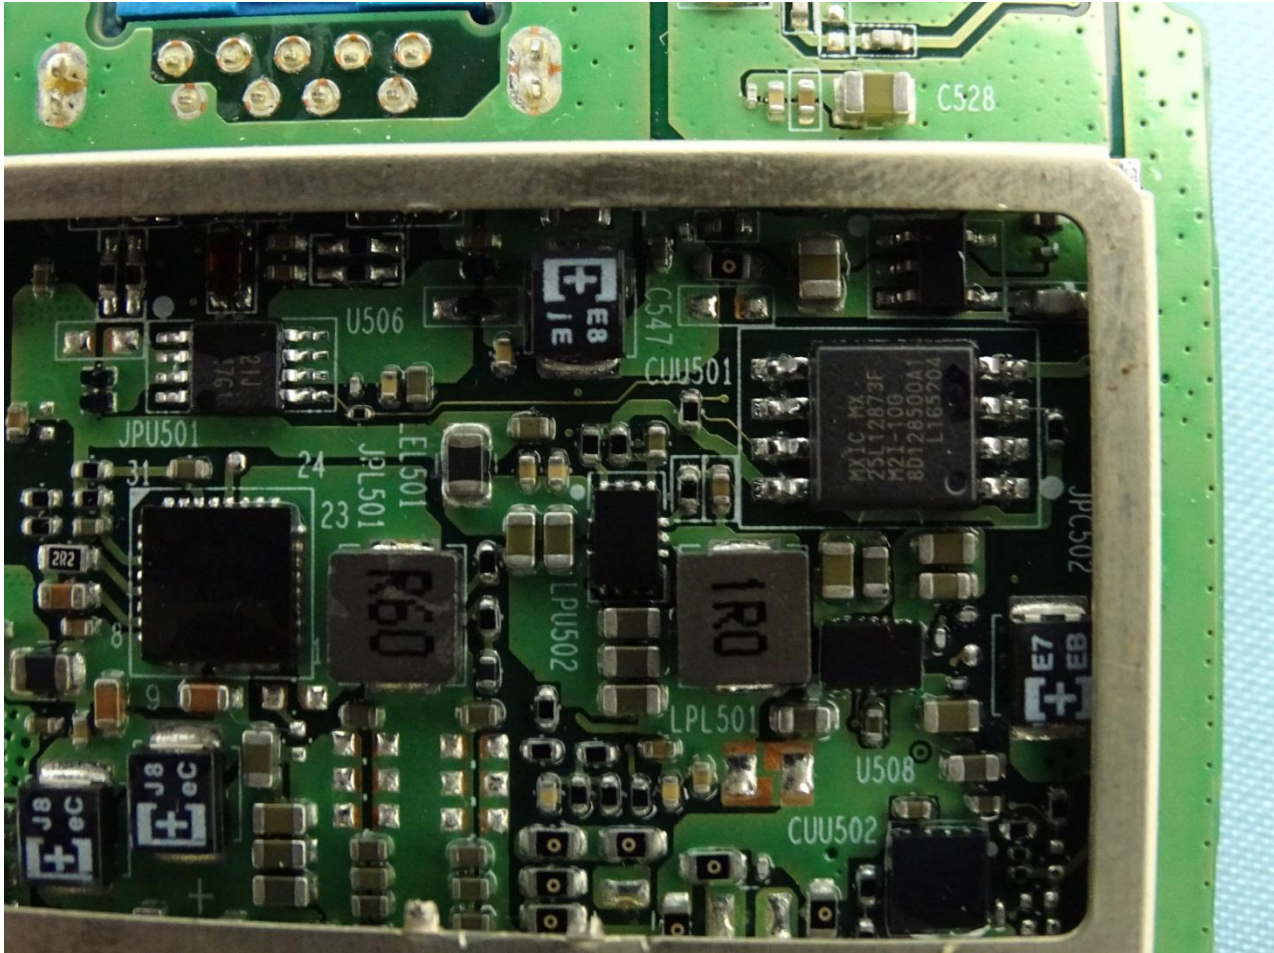

Host: Tablet (Brand Name: Getac / Model Name: RC11)

Host: Tablet (Brand Name: Getac / Model Name: RC11)

Host: Tablet (Brand Name: Getac / Model Name: RC11)

Host: Tablet (Brand Name: Getac / Model Name: RC11)

Host: Tablet (Brand Name: Getac / Model Name: RC11)

WWAN Main Antenna

Host: Tablet (Brand Name: Getac / Model Name: RC11)

Host: Tablet (Brand Name: Getac / Model Name: RC11)

Host: Tablet (Brand Name: Getac / Model Name: RC11)