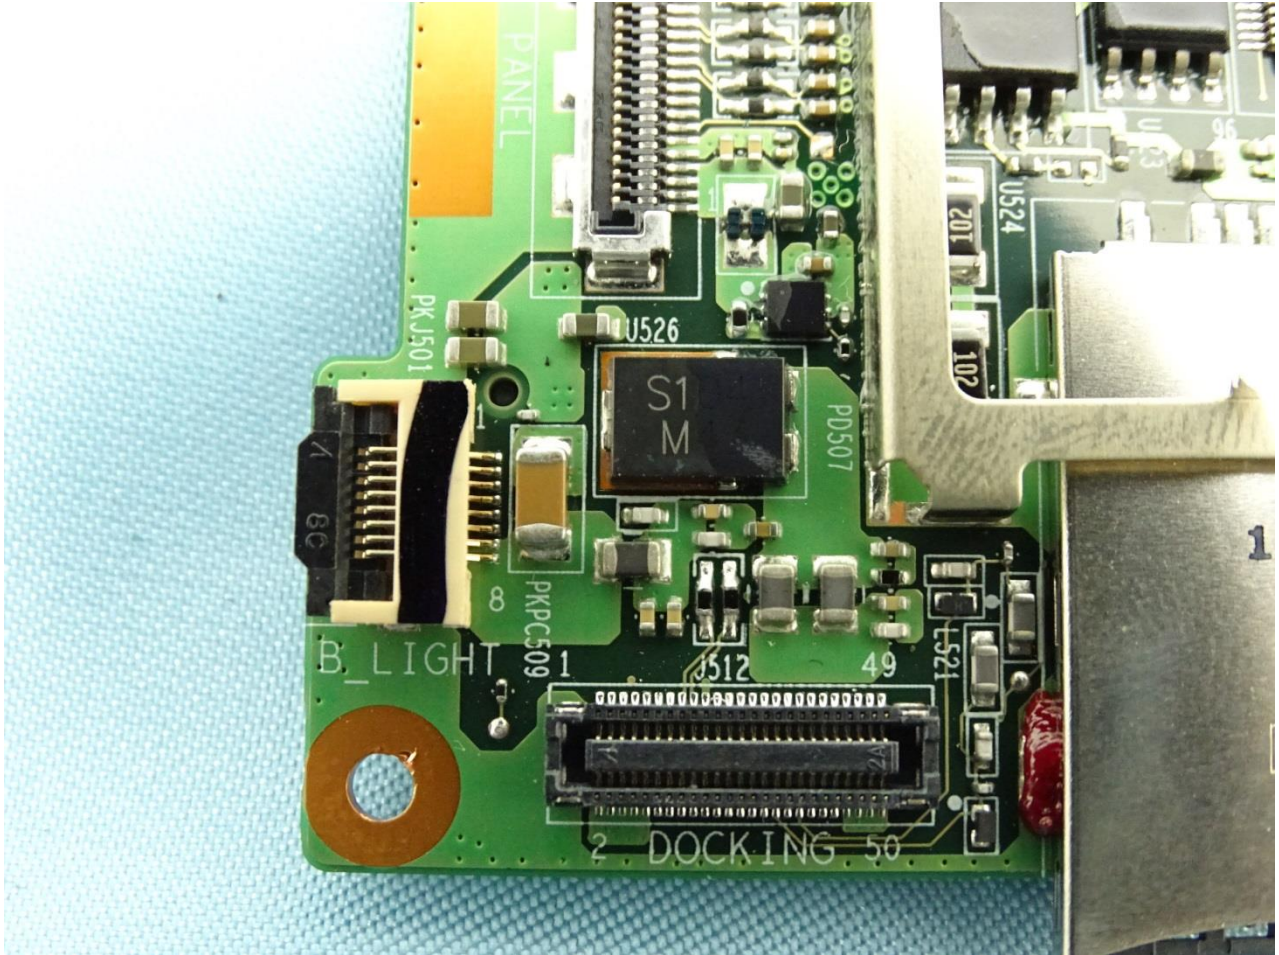

Host: Tablet (Brand Name: Getac / Model Name: RC11)

Host: Tablet (Brand Name: Getac / Model Name: RC11)

Host: Tablet (Brand Name: Getac / Model Name: RC11)

Host: Tablet (Brand Name: Getac / Model Name: RC11)

Host: Tablet (Brand Name: Getac / Model Name: RC11)

WWAN Main Antenna

Host: Tablet (Brand Name: Getac / Model Name: RC11)

Host: Tablet (Brand Name: Getac / Model Name: RC11)

Host: Tablet (Brand Name: Getac / Model Name: RC11)