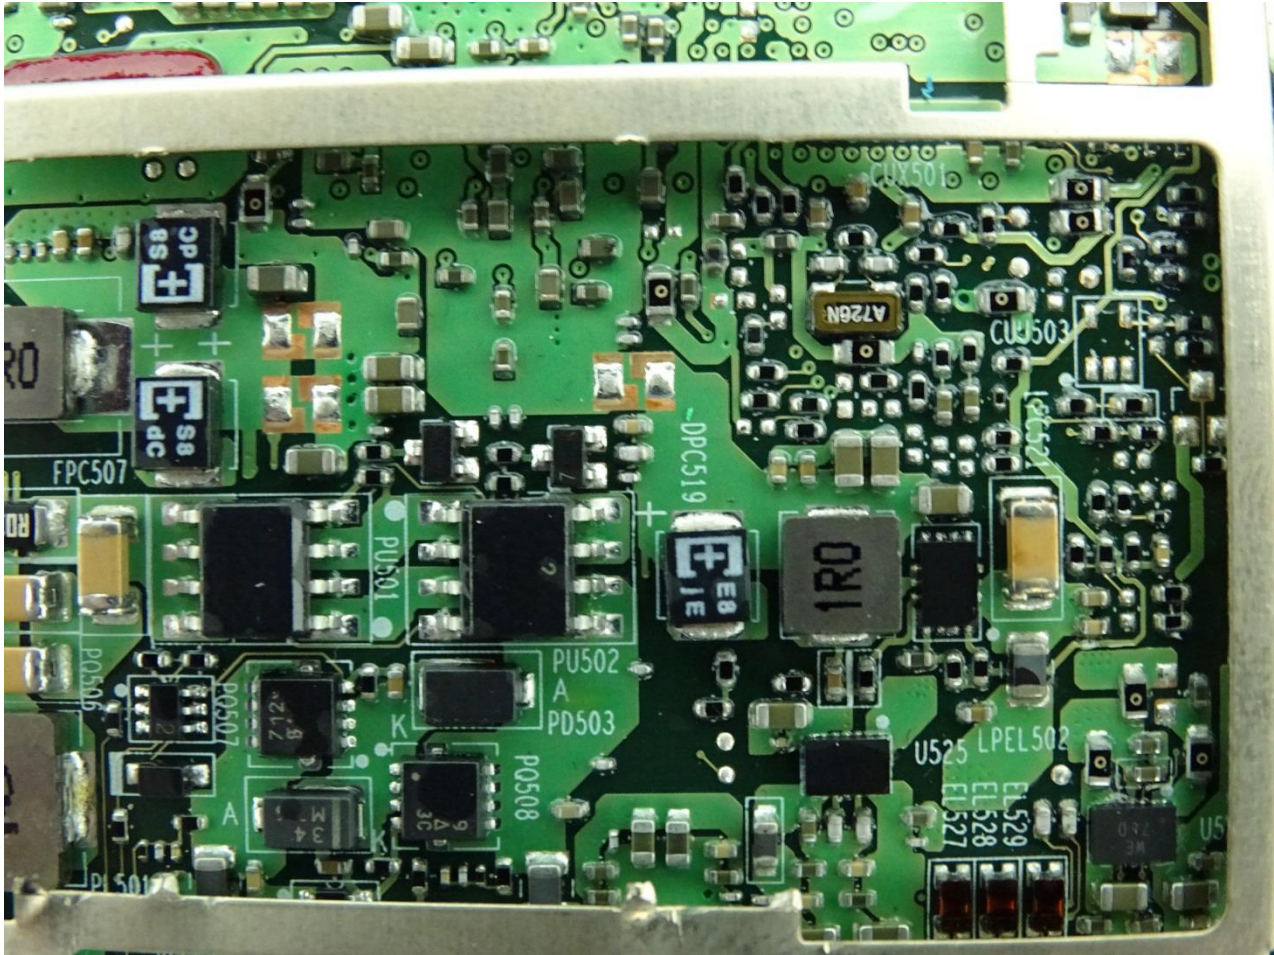

Host: Tablet (Brand Name: Getac / Model Name: RC11)

Host: Tablet (Brand Name: Getac / Model Name: RC11)

Host: Tablet (Brand Name: Getac / Model Name: RC11)

Host: Tablet (Brand Name: Getac / Model Name: RC11)

Host: Tablet (Brand Name: Getac / Model Name: RC11)

WWAN Main Antenna

Host: Tablet (Brand Name: Getac / Model Name: RC11)

Host: Tablet (Brand Name: Getac / Model Name: RC11)

Host: Tablet (Brand Name: Getac / Model Name: RC11)