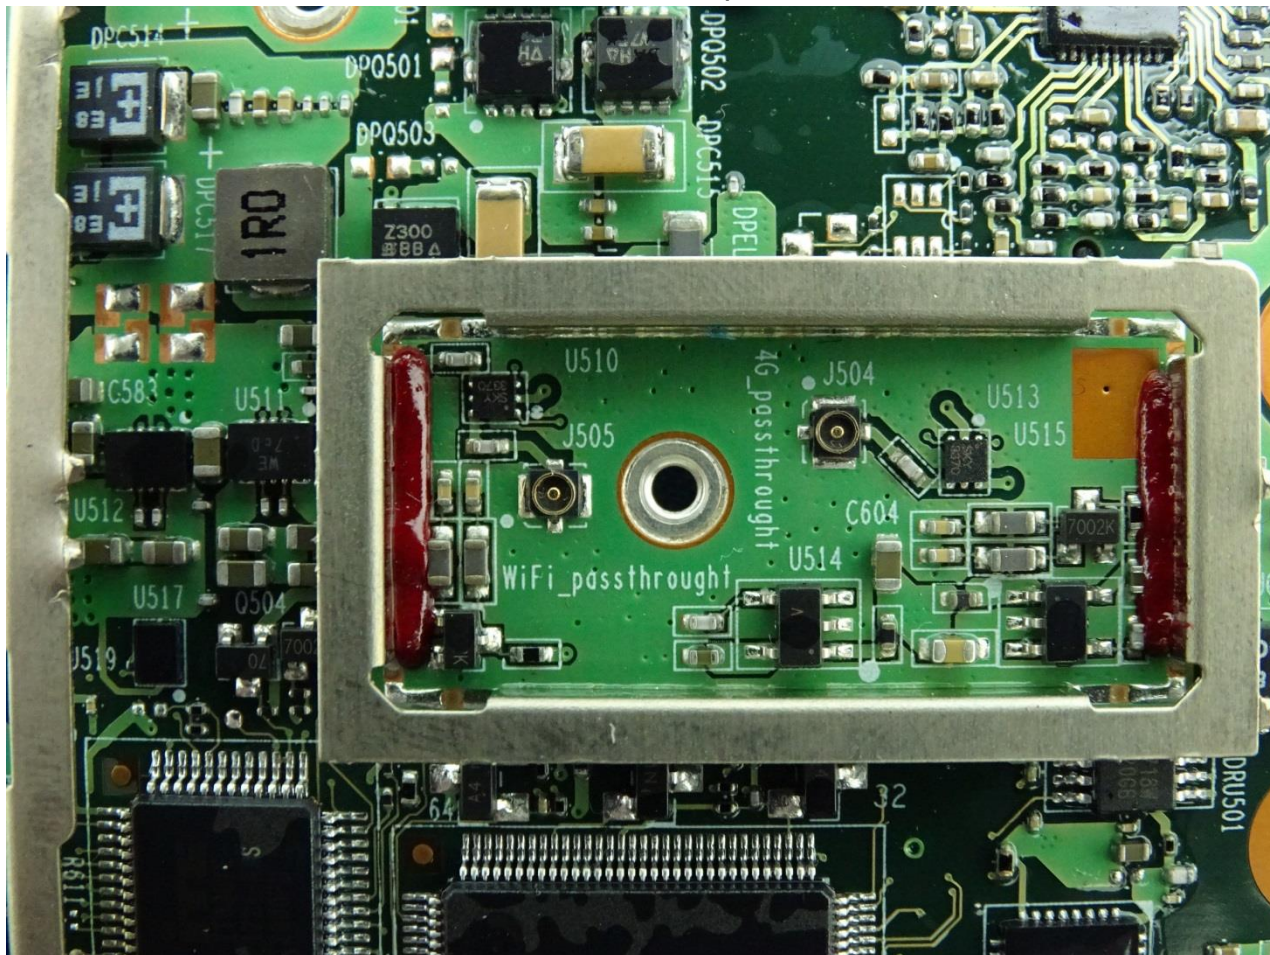

Host: Tablet (Brand Name: Getac / Model Name: RC11)

Host: Tablet (Brand Name: Getac / Model Name: RC11)

Host: Tablet (Brand Name: Getac / Model Name: RC11)

Host: Tablet (Brand Name: Getac / Model Name: RC11)

Host: Tablet (Brand Name: Getac / Model Name: RC11)

WWAN Main Antenna

Host: Tablet (Brand Name: Getac / Model Name: RC11)

Host: Tablet (Brand Name: Getac / Model Name: RC11)

Host: Tablet (Brand Name: Getac / Model Name: RC11)