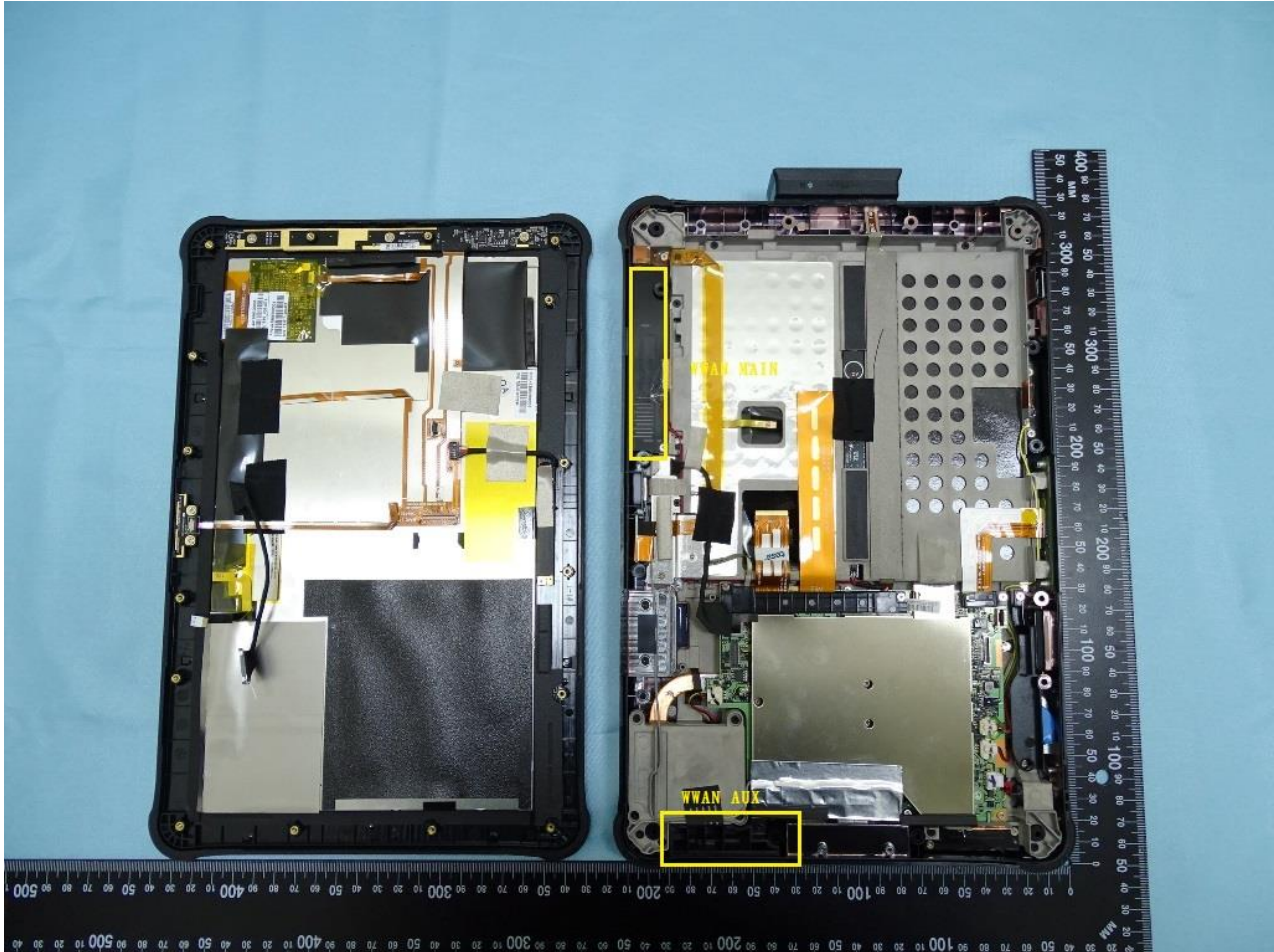

4. Internal Photograph of EUT

Host: Tablet (Brand Name: Getac / Model Name: RC11)

Host: Tablet (Brand Name: Getac / Model Name: RC11)

SKU A

Host: Tablet (Brand Name: Getac / Model Name: RC11)

Host: Tablet (Brand Name: Getac / Model Name: RC11)

Host: Tablet (Brand Name: Getac / Model Name: RC11)

Host: Tablet (Brand Name: Getac / Model Name: RC11)

Host: Tablet (Brand Name: Getac / Model Name: RC11)

Host: Tablet (Brand Name: Getac / Model Name: RC11)

Host: Tablet (Brand Name: Getac / Model Name: RC11)

Host: Tablet (Brand Name: Getac / Model Name: RC11)

Host: Tablet (Brand Name: Getac / Model Name: RC11)

Digitizer

Host: Tablet (Brand Name: Getac / Model Name: RC11)

Host: Tablet (Brand Name: Getac / Model Name: RC11)

RFID

Host: Tablet (Brand Name: Getac / Model Name: RC11)

Host: Tablet (Brand Name: Getac / Model Name: RC11)

SSD

Host: Tablet (Brand Name: Getac / Model Name: RC11)