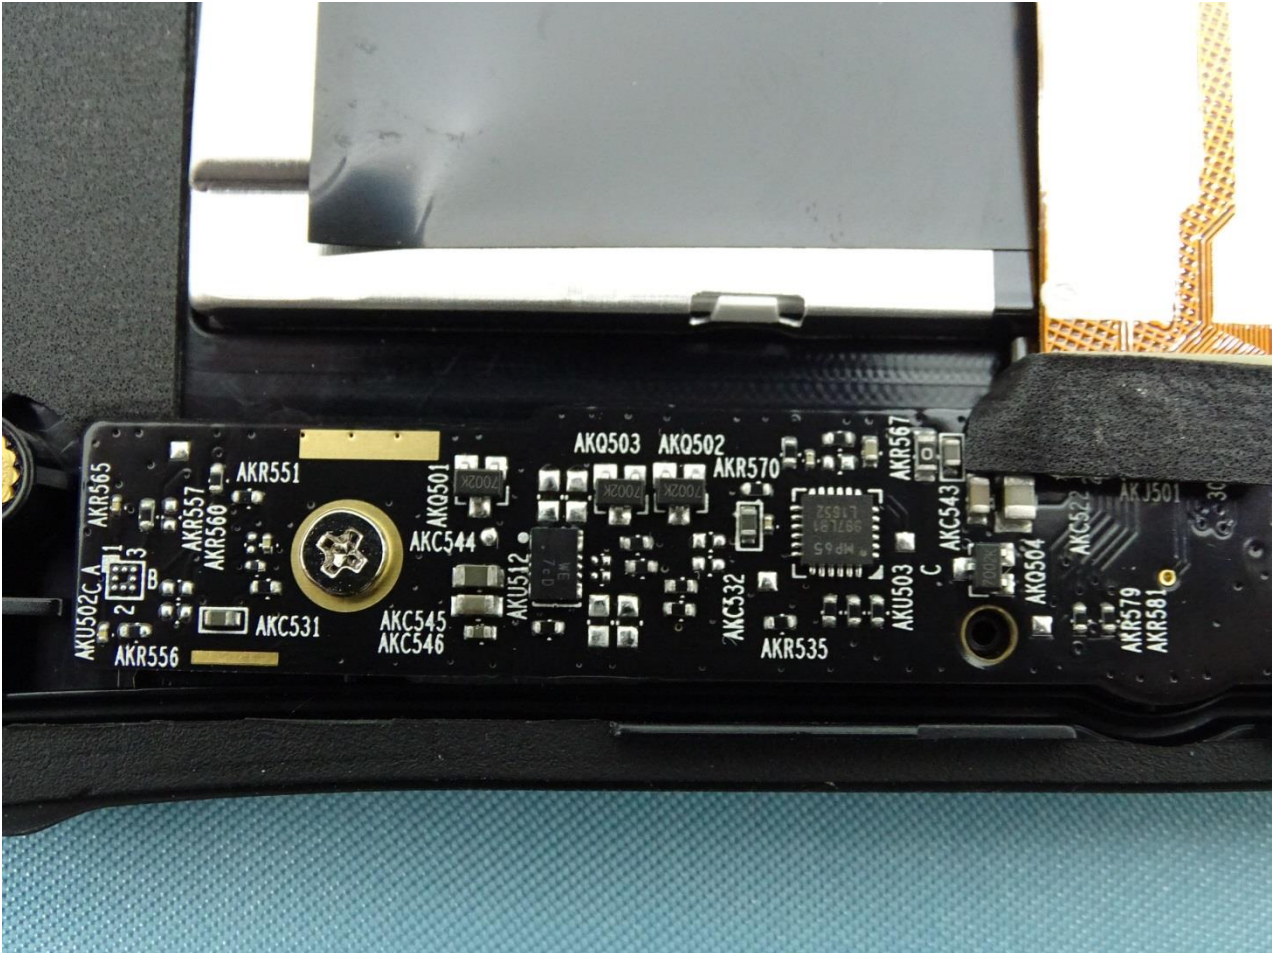

Host: Tablet (Brand Name: Getac / Model Name: RC11)

Host: Tablet (Brand Name: Getac / Model Name: RC11)

Host: Tablet (Brand Name: Getac / Model Name: RC11)

SKU B

Host: Tablet (Brand Name: Getac / Model Name: RC11)

Host: Tablet (Brand Name: Getac / Model Name: RC11)

Host: Tablet (Brand Name: Getac / Model Name: RC11)

Host: Tablet (Brand Name: Getac / Model Name: RC11)

Host: Tablet (Brand Name: Getac / Model Name: RC11)

Host: Tablet (Brand Name: Getac / Model Name: RC11)

Host: Tablet (Brand Name: Getac / Model Name: RC11)