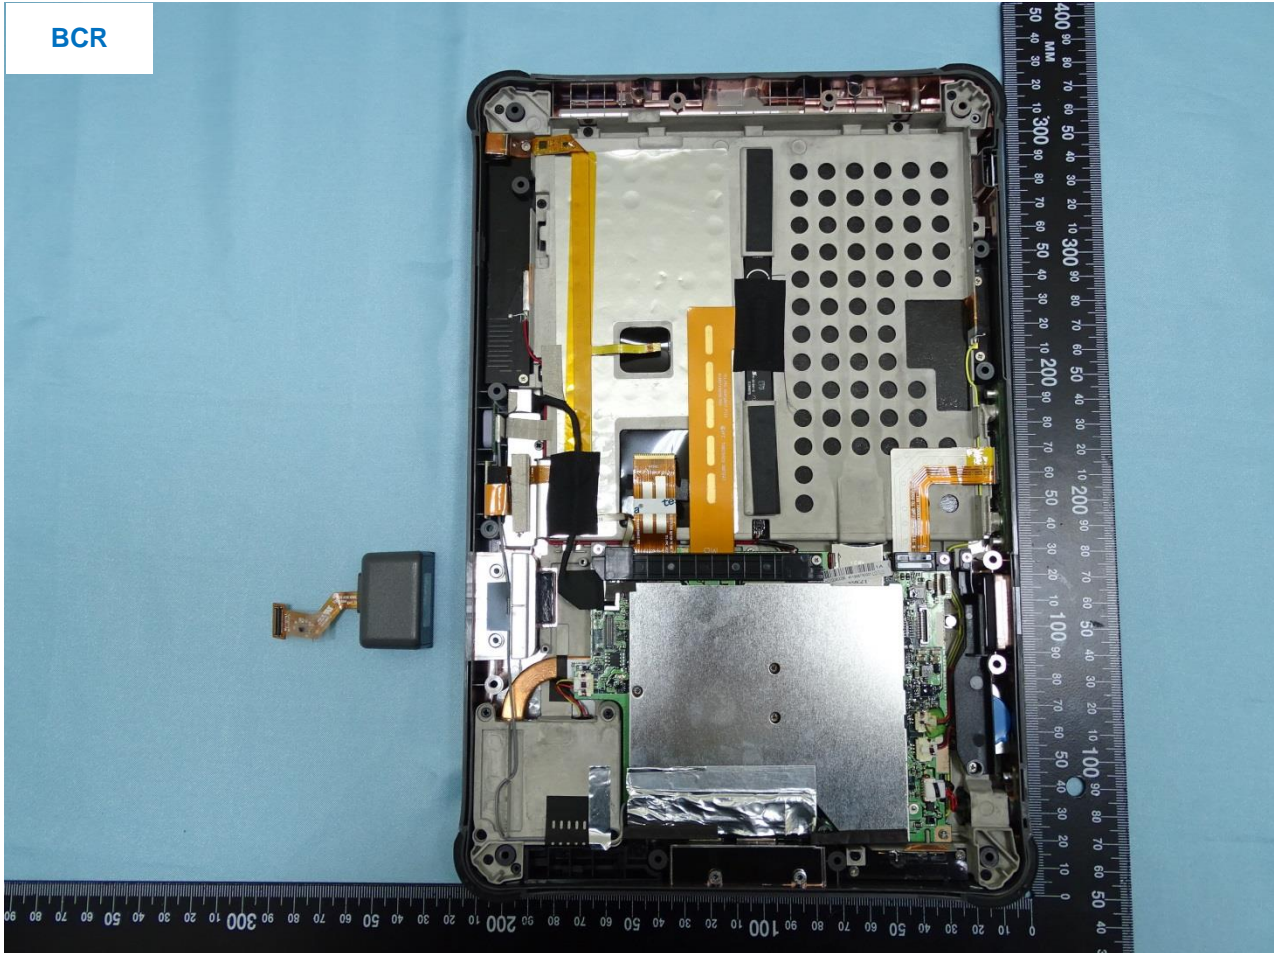

4. Internal Photograph of EUT

Host: Tablet (Brand Name: Getac / Model Name: RC11)

Host: Tablet (Brand Name: Getac / Model Name: RC11)

SKU A

Host: Tablet (Brand Name: Getac / Model Name: RC11)

Host: Tablet (Brand Name: Getac / Model Name: RC11)

Host: Tablet (Brand Name: Getac / Model Name: RC11)

Host: Tablet (Brand Name: Getac / Model Name: RC11)

Host: Tablet (Brand Name: Getac / Model Name: RC11)

Host: Tablet (Brand Name: Getac / Model Name: RC11)

Host: Tablet (Brand Name: Getac / Model Name: RC11)

Host: Tablet (Brand Name: Getac / Model Name: RC11)

Host: Tablet (Brand Name: Getac / Model Name: RC11)

Digitizer

Host: Tablet (Brand Name: Getac / Model Name: RC11)

Host: Tablet (Brand Name: Getac / Model Name: RC11)

RFID

Host: Tablet (Brand Name: Getac / Model Name: RC11)

Host: Tablet (Brand Name: Getac / Model Name: RC11)

SSD

Host: Tablet (Brand Name: Getac / Model Name: RC11)