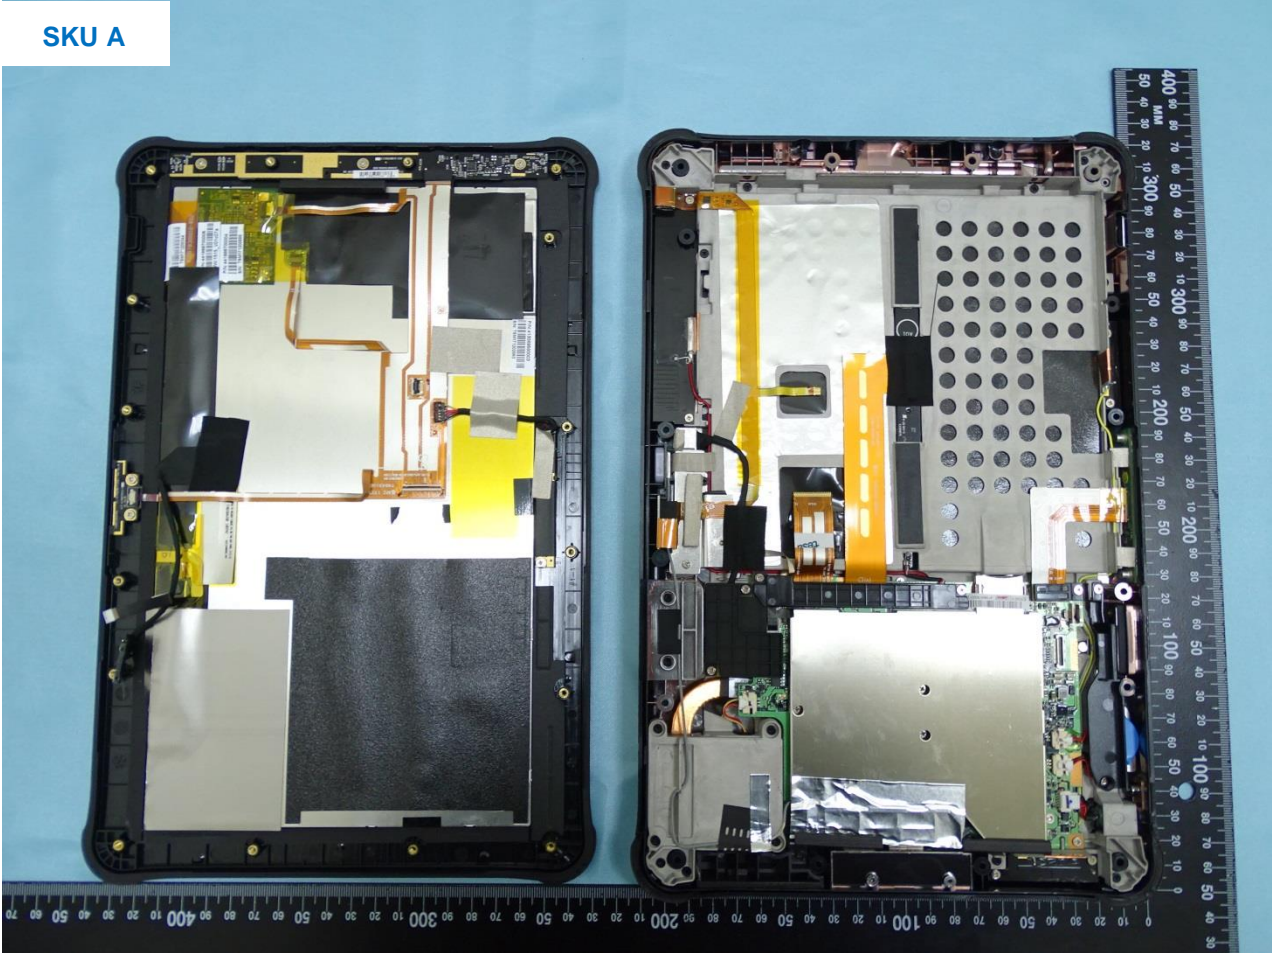

4. Internal Photograph of EUT

Host: Tablet (Brand Name: Getac / Model Name: RC11)

Host: Tablet (Brand Name: Getac / Model Name: RC11)

SKU A

Host: Tablet (Brand Name: Getac / Model Name: RC11)

Host: Tablet (Brand Name: Getac / Model Name: RC11)

Host: Tablet (Brand Name: Getac / Model Name: RC11)

Host: Tablet (Brand Name: Getac / Model Name: RC11)

Host: Tablet (Brand Name: Getac / Model Name: RC11)

Host: Tablet (Brand Name: Getac / Model Name: RC11)

Host: Tablet (Brand Name: Getac / Model Name: RC11)

Host: Tablet (Brand Name: Getac / Model Name: RC11)

Host: Tablet (Brand Name: Getac / Model Name: RC11)

Digitizer

Host: Tablet (Brand Name: Getac / Model Name: RC11)

Host: Tablet (Brand Name: Getac / Model Name: RC11)

RFID

Host: Tablet (Brand Name: Getac / Model Name: RC11)

Host: Tablet (Brand Name: Getac / Model Name: RC11)

SSD

Host: Tablet (Brand Name: Getac / Model Name: RC11)