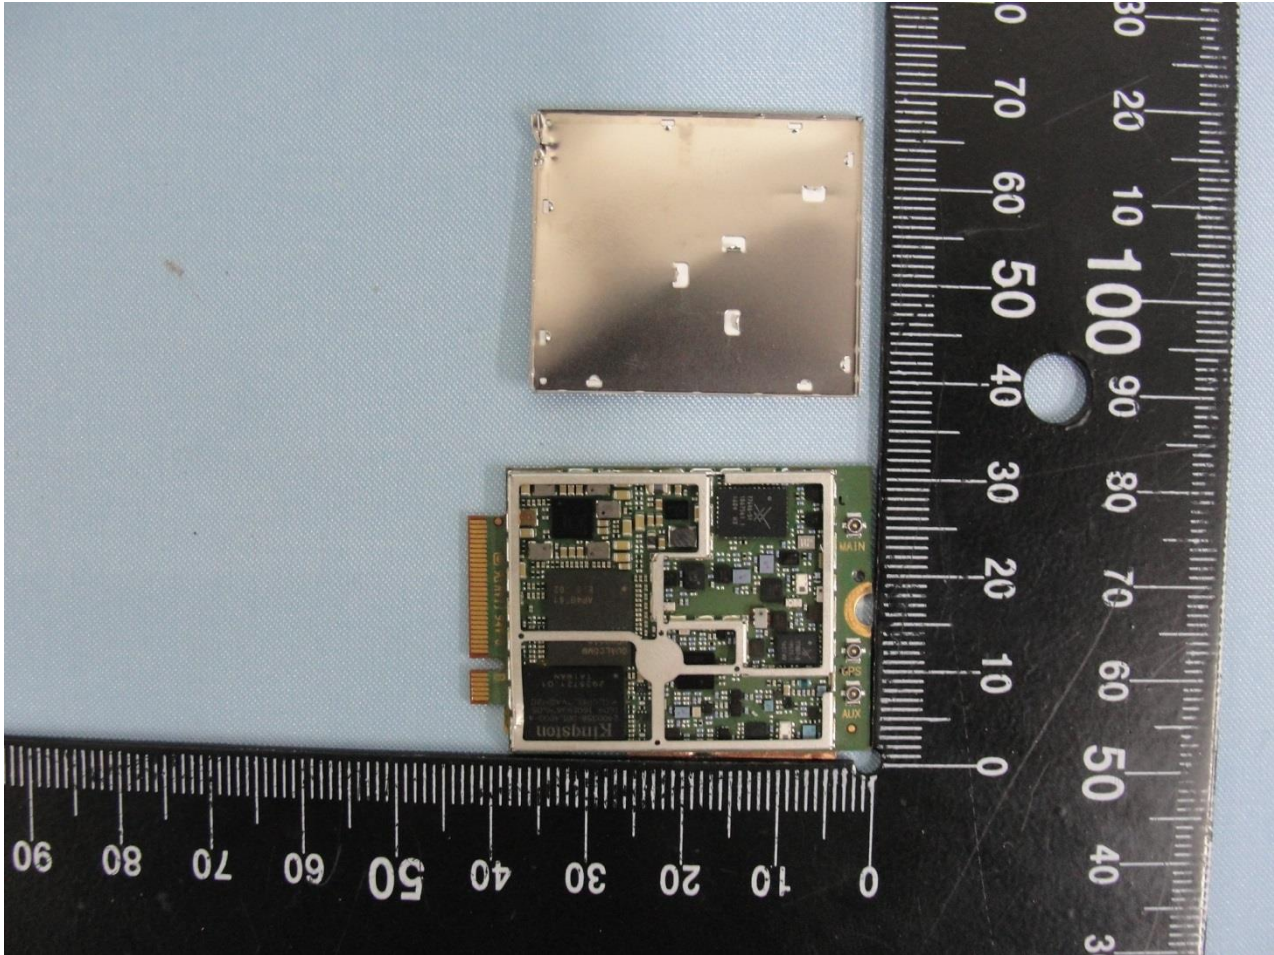

1. External Photograph of EUT

EUT: WWAN module (Brand Name: Getac / Model Name: EM7455)

EUT: WWAN module (Brand Name: Getac / Model Name: EM7455)

EUT: WWAN module (Brand Name: Getac / Model Name: EM7455)

EUT: WWAN module (Brand Name: Getac / Model Name: EM7455)

EUT: WWAN module (Brand Name: Getac / Model Name: EM7455)

EUT: WWAN module (Brand Name: Getac / Model Name: EM7455)

EUT: WWAN module (Brand Name: Getac / Model Name: EM7455)

2. External Photograph of the Host

Host: Tablet (Brand Name: Getac / Model Name: RC11)

SKU A

Host: Tablet (Brand Name: Getac / Model Name: RC11)

Host: Tablet (Brand Name: Getac / Model Name: RC11)

Host: Tablet (Brand Name: Getac / Model Name: RC11)