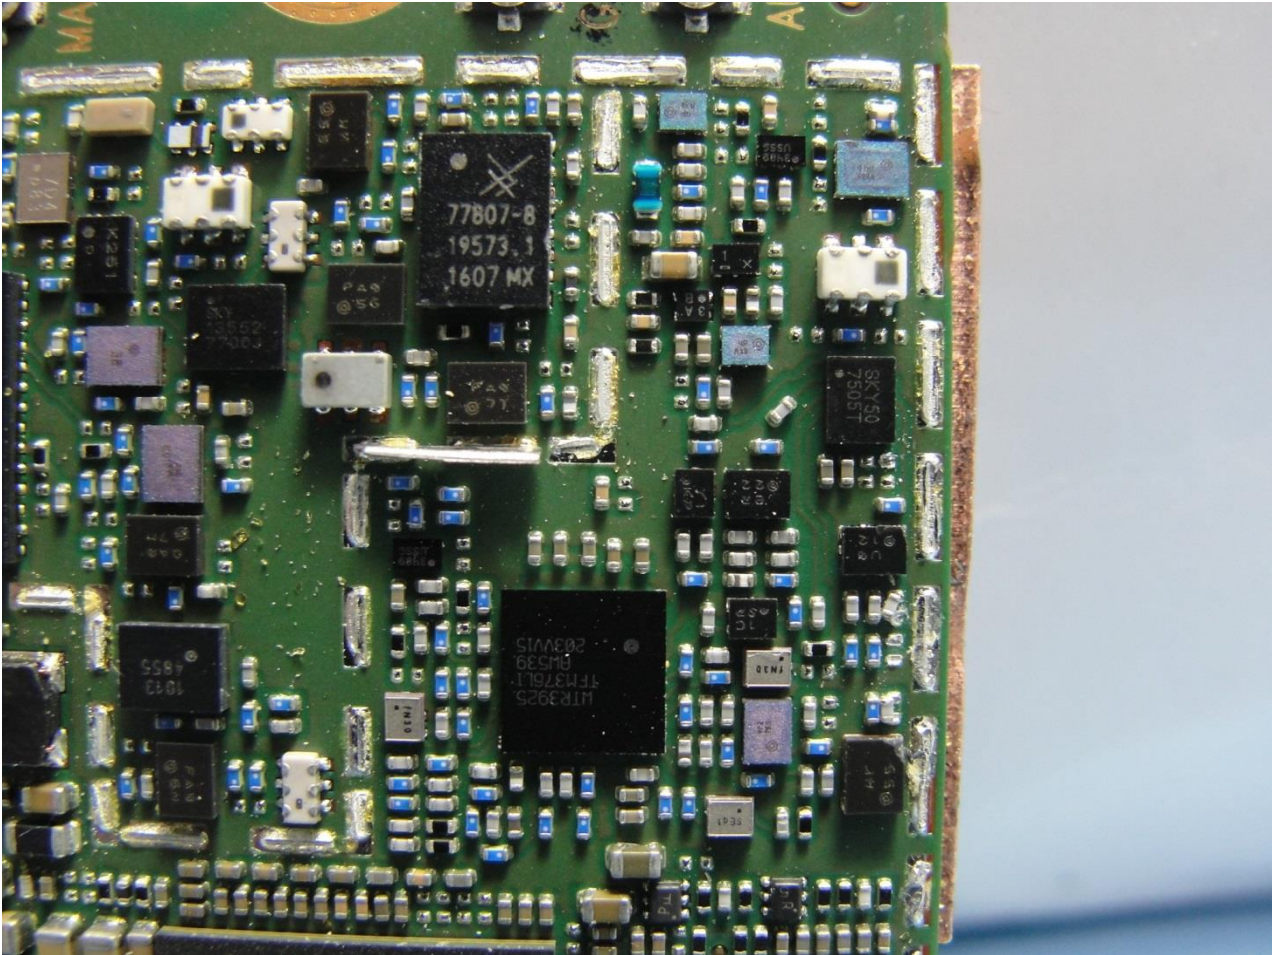

1. External Photograph of EUT

EUT: WWAN module (Brand Name: Getac / Model Name: EM7455)

EUT: WWAN module (Brand Name: Getac / Model Name: EM7455)

EUT: WWAN module (Brand Name: Getac / Model Name: EM7455)

EUT: WWAN module (Brand Name: Getac / Model Name: EM7455)

EUT: WWAN module (Brand Name: Getac / Model Name: EM7455)

EUT: WWAN module (Brand Name: Getac / Model Name: EM7455)

EUT: WWAN module (Brand Name: Getac / Model Name: EM7455)

2. External Photograph of the Host

Host: Tablet (Brand Name: Getac / Model Name: RC11)

SKU A

Host: Tablet (Brand Name: Getac / Model Name: RC11)

Host: Tablet (Brand Name: Getac / Model Name: RC11)

Host: Tablet (Brand Name: Getac / Model Name: RC11)