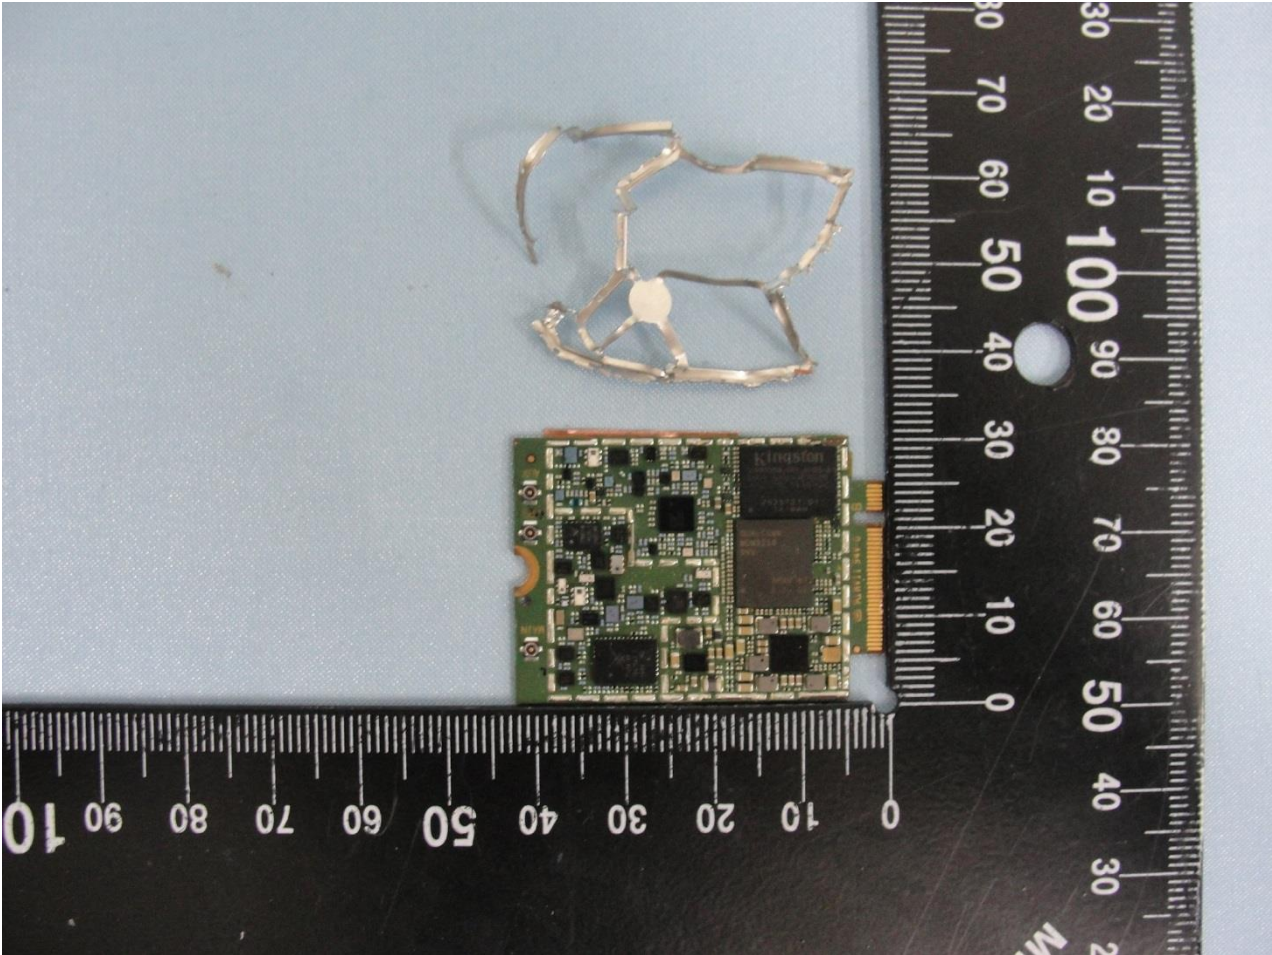

1. External Photograph of EUT

EUT: WWAN module (Brand Name: Getac / Model Name: EM7455)

EUT: WWAN module (Brand Name: Getac / Model Name: EM7455)

EUT: WWAN module (Brand Name: Getac / Model Name: EM7455)

EUT: WWAN module (Brand Name: Getac / Model Name: EM7455)

EUT: WWAN module (Brand Name: Getac / Model Name: EM7455)

EUT: WWAN module (Brand Name: Getac / Model Name: EM7455)

EUT: WWAN module (Brand Name: Getac / Model Name: EM7455)

2. External Photograph of the Host

Host: Tablet (Brand Name: Getac / Model Name: RC11)

SKU A

Host: Tablet (Brand Name: Getac / Model Name: RC11)

Host: Tablet (Brand Name: Getac / Model Name: RC11)

Host: Tablet (Brand Name: Getac / Model Name: RC11)

3. Photograph of Accessory

Host: Tablet (Brand Name: Getac / Model Name: RC11)

Specification of Accessory		
AC Adapter	Brand Name	Chicony
	Model Name	A12-065N2A
Battery	Brand Name	Getac
	Model Name	BP3S1P2160-S
Power Cable	Brand Name	Getac
	Model Name	NA