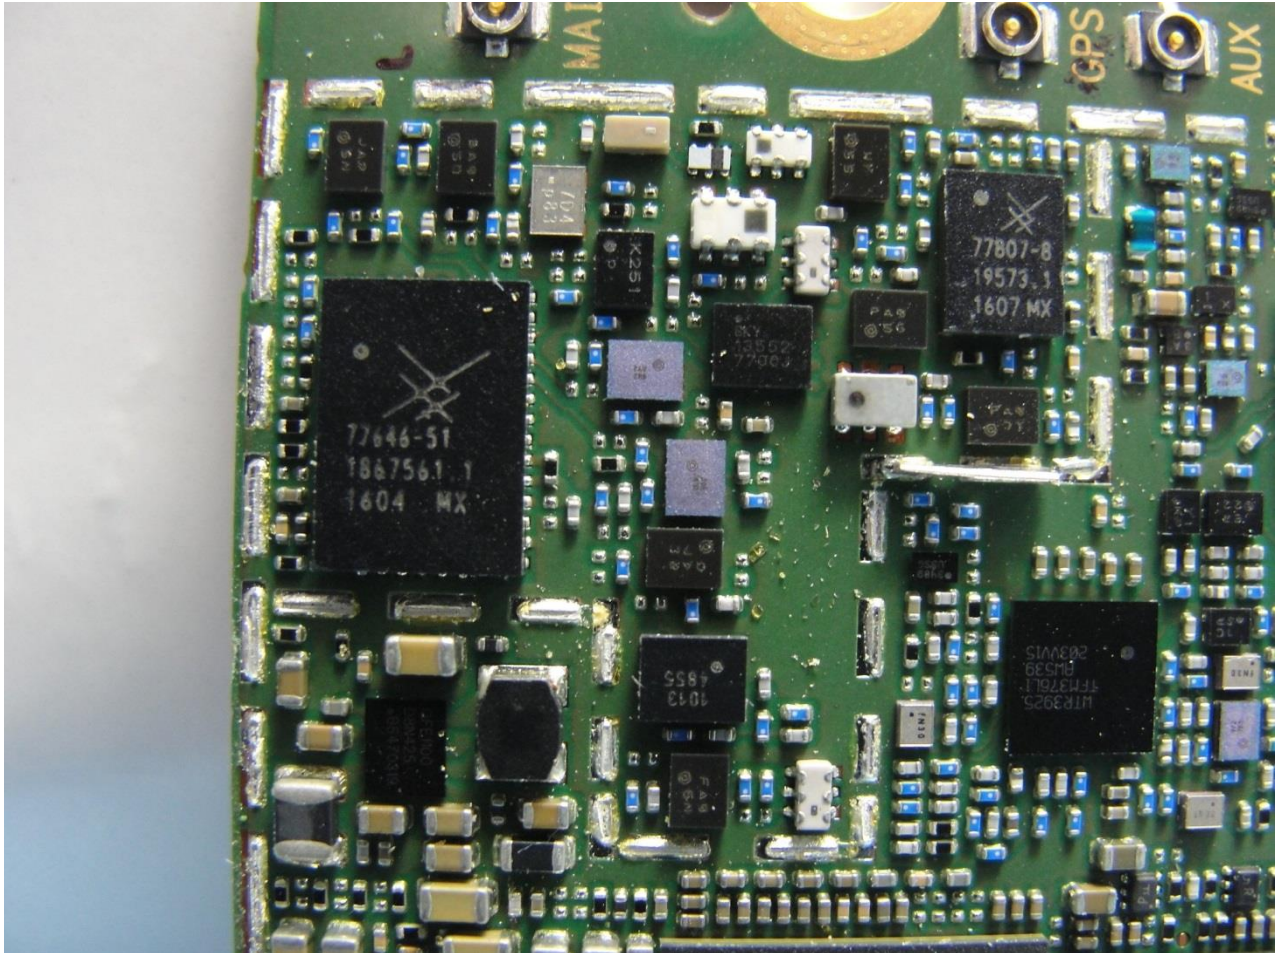

1. External Photograph of EUT

EUT: WWAN module (Brand Name: Getac / Model Name: EM7455)

EUT: WWAN module (Brand Name: Getac / Model Name: EM7455)

EUT: WWAN module (Brand Name: Getac / Model Name: EM7455)

EUT: WWAN module (Brand Name: Getac / Model Name: EM7455)

EUT: WWAN module (Brand Name: Getac / Model Name: EM7455)

EUT: WWAN module (Brand Name: Getac / Model Name: EM7455)

EUT: WWAN module (Brand Name: Getac / Model Name: EM7455)

2. External Photograph of the Host

Host: Tablet (Brand Name: Getac / Model Name: RC11)

SKU A

Host: Tablet (Brand Name: Getac / Model Name: RC11)

Host: Tablet (Brand Name: Getac / Model Name: RC11)

Host: Tablet (Brand Name: Getac / Model Name: RC11)