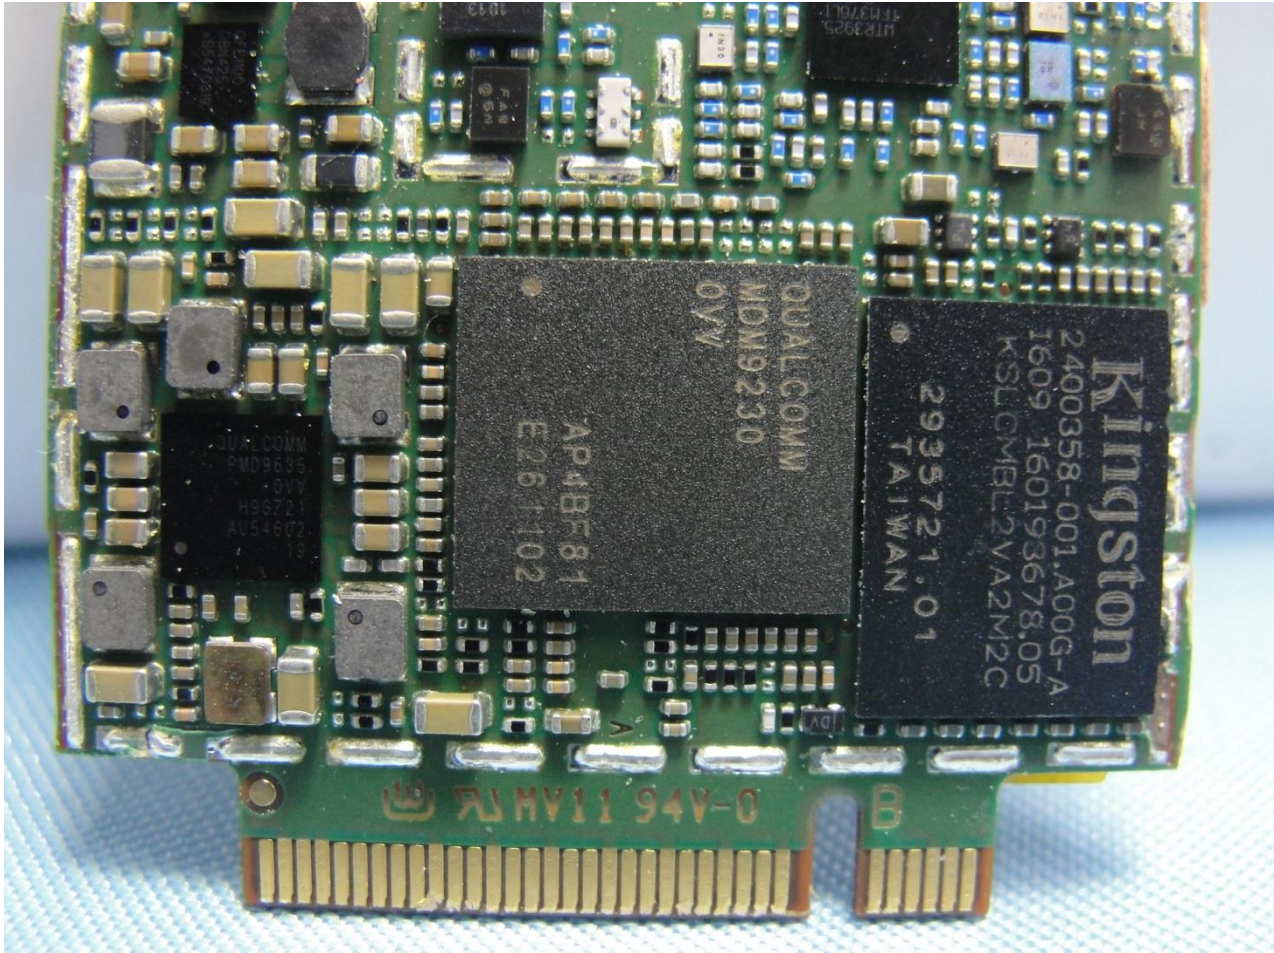

1. External Photograph of EUT

EUT: WWAN module (Brand Name: Getac / Model Name: EM7455)

EUT: WWAN module (Brand Name: Getac / Model Name: EM7455)

EUT: WWAN module (Brand Name: Getac / Model Name: EM7455)

EUT: WWAN module (Brand Name: Getac / Model Name: EM7455)

EUT: WWAN module (Brand Name: Getac / Model Name: EM7455)

EUT: WWAN module (Brand Name: Getac / Model Name: EM7455)

EUT: WWAN module (Brand Name: Getac / Model Name: EM7455)

2. External Photograph of the Host

Host: Tablet (Brand Name: Getac / Model Name: RC11)

SKU A

Host: Tablet (Brand Name: Getac / Model Name: RC11)

Host: Tablet (Brand Name: Getac / Model Name: RC11)

Host: Tablet (Brand Name: Getac / Model Name: RC11)