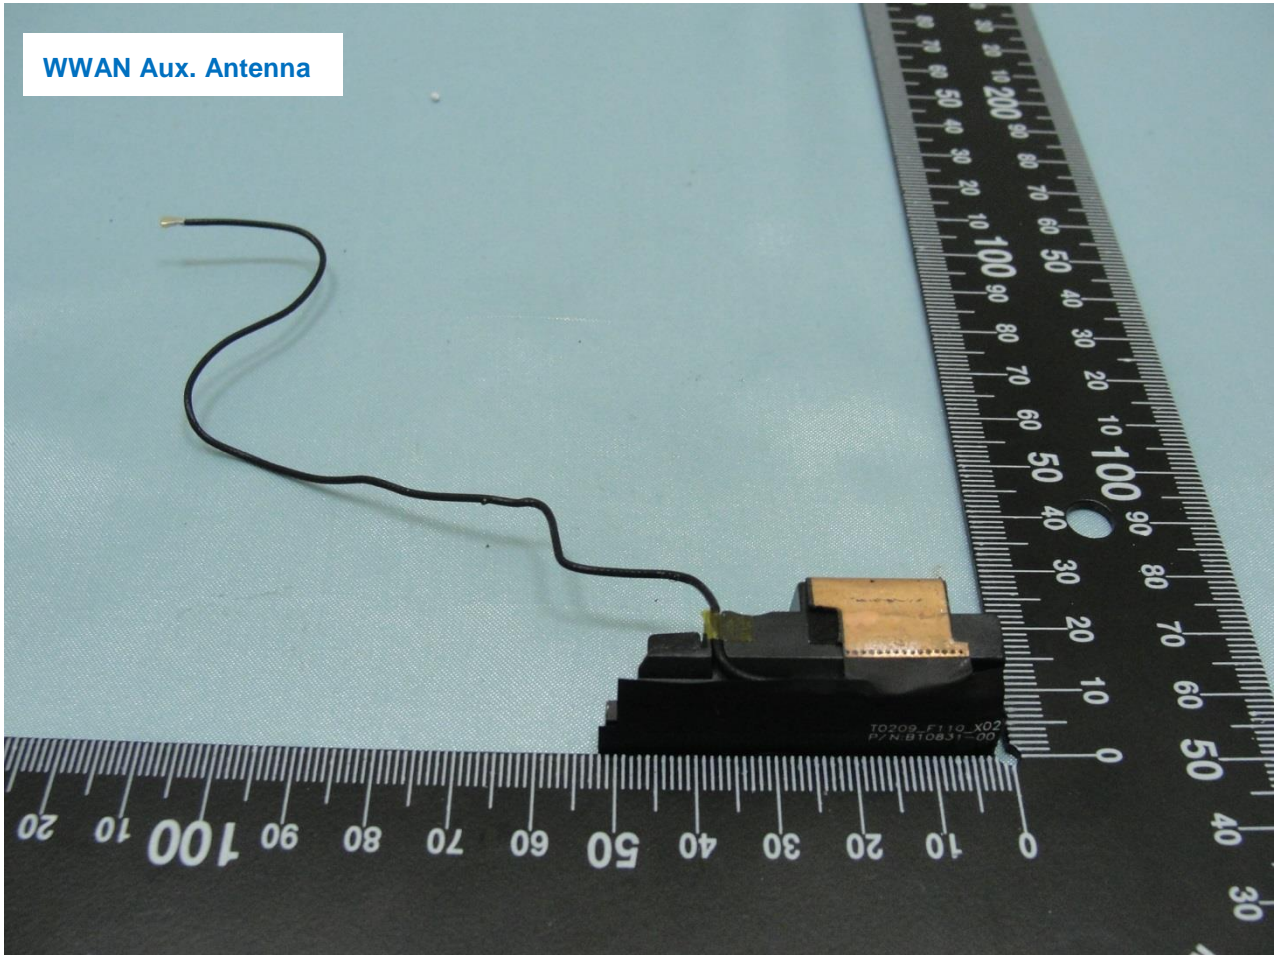

4. Internal Photograph of the Host

Host: (Brand Name: Getac / Model Name: F110)

Host: (Brand Name: Getac / Model Name: F110)

Host: (Brand Name: Getac / Model Name: F110)

Host: (Brand Name: Getac / Model Name: F110)

WWAN Main Antenna

Host: (Brand Name: Getac / Model Name: F110)

Host: (Brand Name: Getac / Model Name: F110)

Host: (Brand Name: Getac / Model Name: F110)

WWAN Aux. Antenna

Host: (Brand Name: Getac / Model Name: F110)