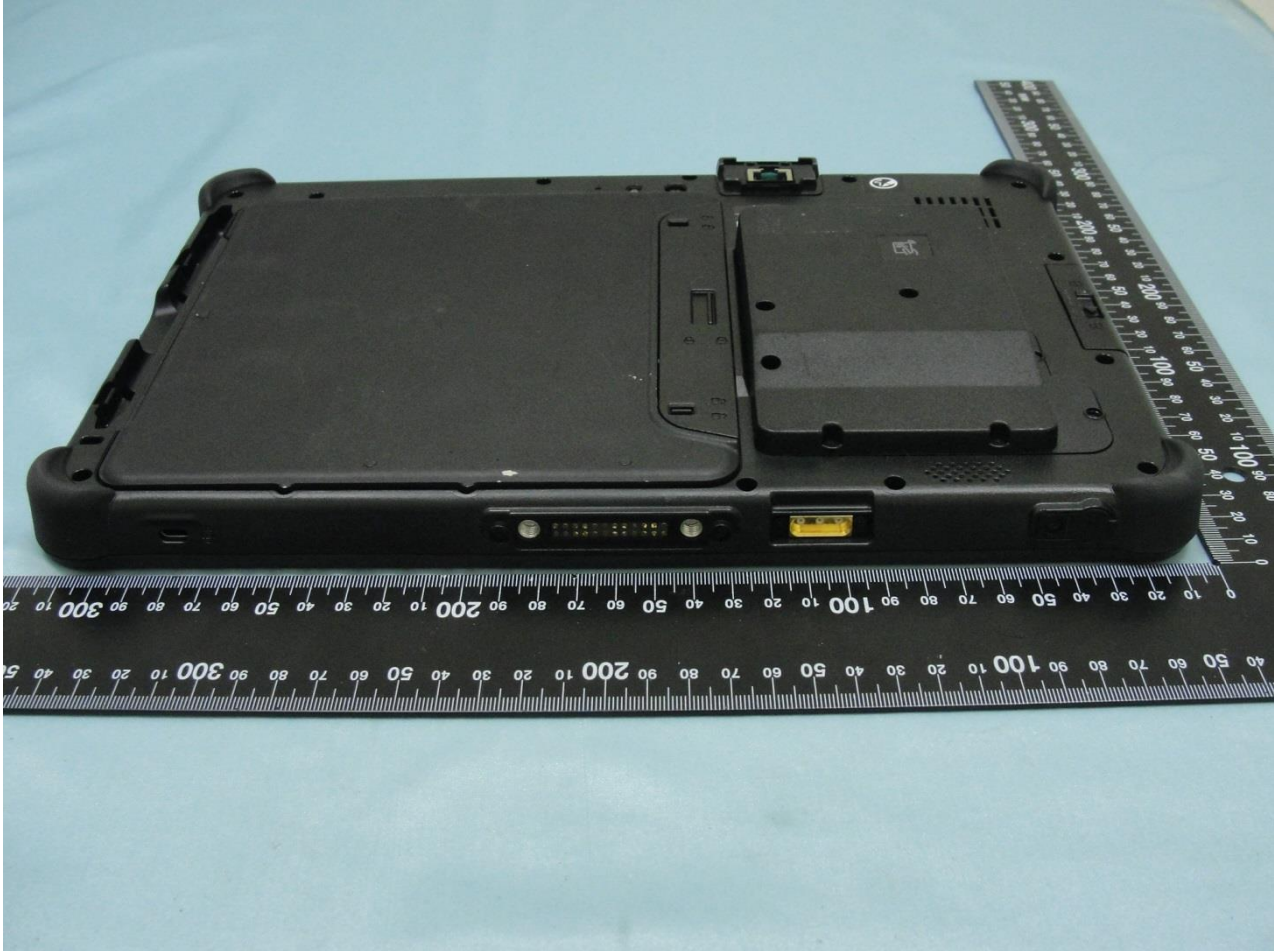

1. **Photograph of the EUT**

EUT: WWAN module (Brand Name: Getac / Model Name: EM7455)

EUT: WWAN module (Brand Name: Getac / Model Name: EM7455)

2. External Photograph of the Host

Host: (Brand Name: Getac / Model Name: F110)

Host: (Brand Name: Getac / Model Name: F110)

Host: (Brand Name: Getac / Model Name: F110)

Host: (Brand Name: Getac / Model Name: F110)

Host: (Brand Name: Getac / Model Name: F110)

Host: (Brand Name: Getac / Model Name: F110)

Host: (Brand Name: Getac / Model Name: F110)

Host: (Brand Name: Getac / Model Name: F110)

3. Photograph of Accessory for the Host

Host: (Brand Name: Getac / Model Name: F110)

List of Accessory for Host (Tablet):