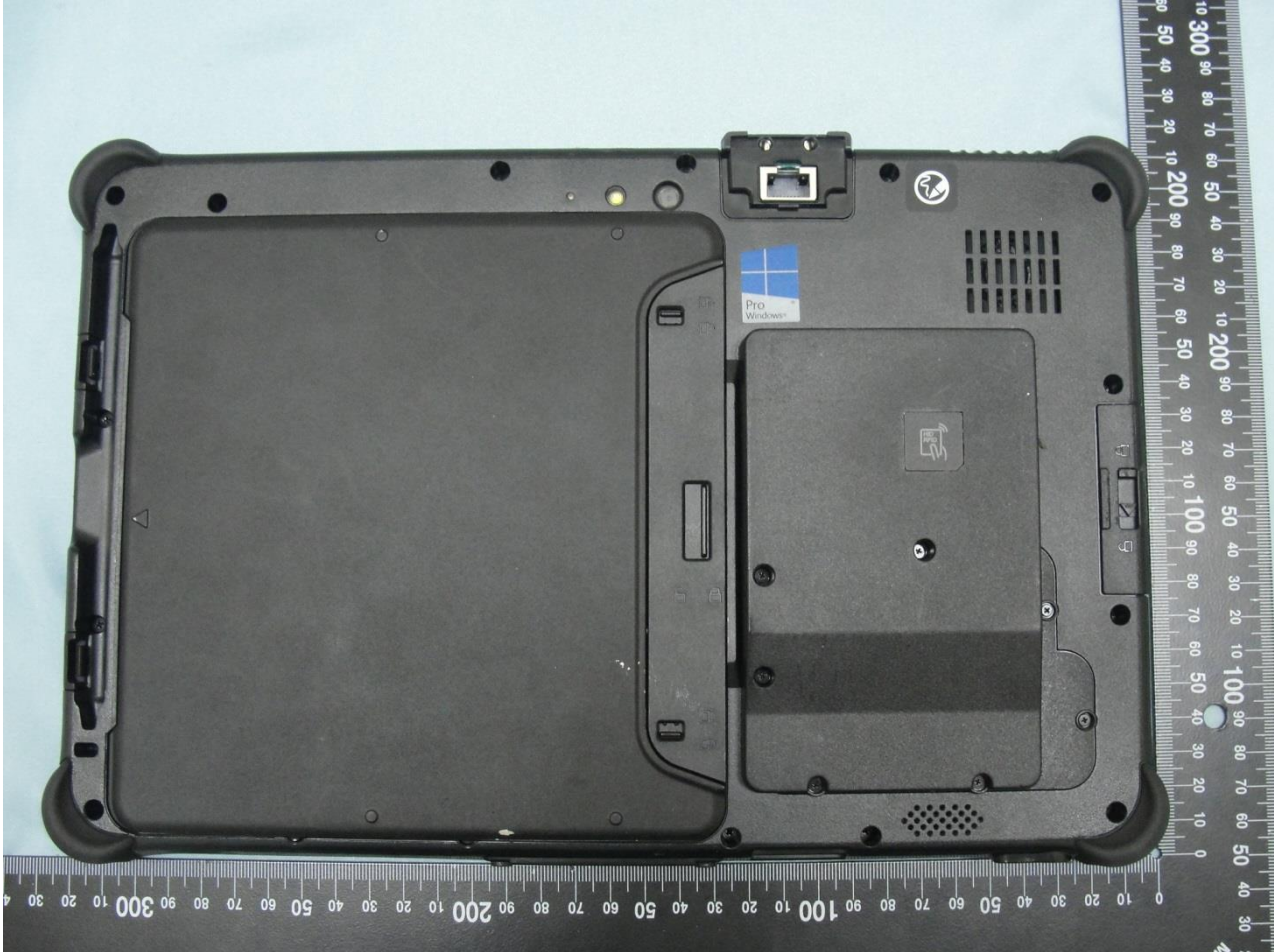

1. **Photograph of the EUT**

EUT: WWAN module (Brand Name: Getac / Model Name: EM7455)

EUT: WWAN module (Brand Name: Getac / Model Name: EM7455)

2. External Photograph of the Host

Host: (Brand Name: Getac / Model Name: F110)

Host: (Brand Name: Getac / Model Name: F110)

Host: (Brand Name: Getac / Model Name: F110)

Host: (Brand Name: Getac / Model Name: F110)

Host: (Brand Name: Getac / Model Name: F110)

Host: (Brand Name: Getac / Model Name: F110)