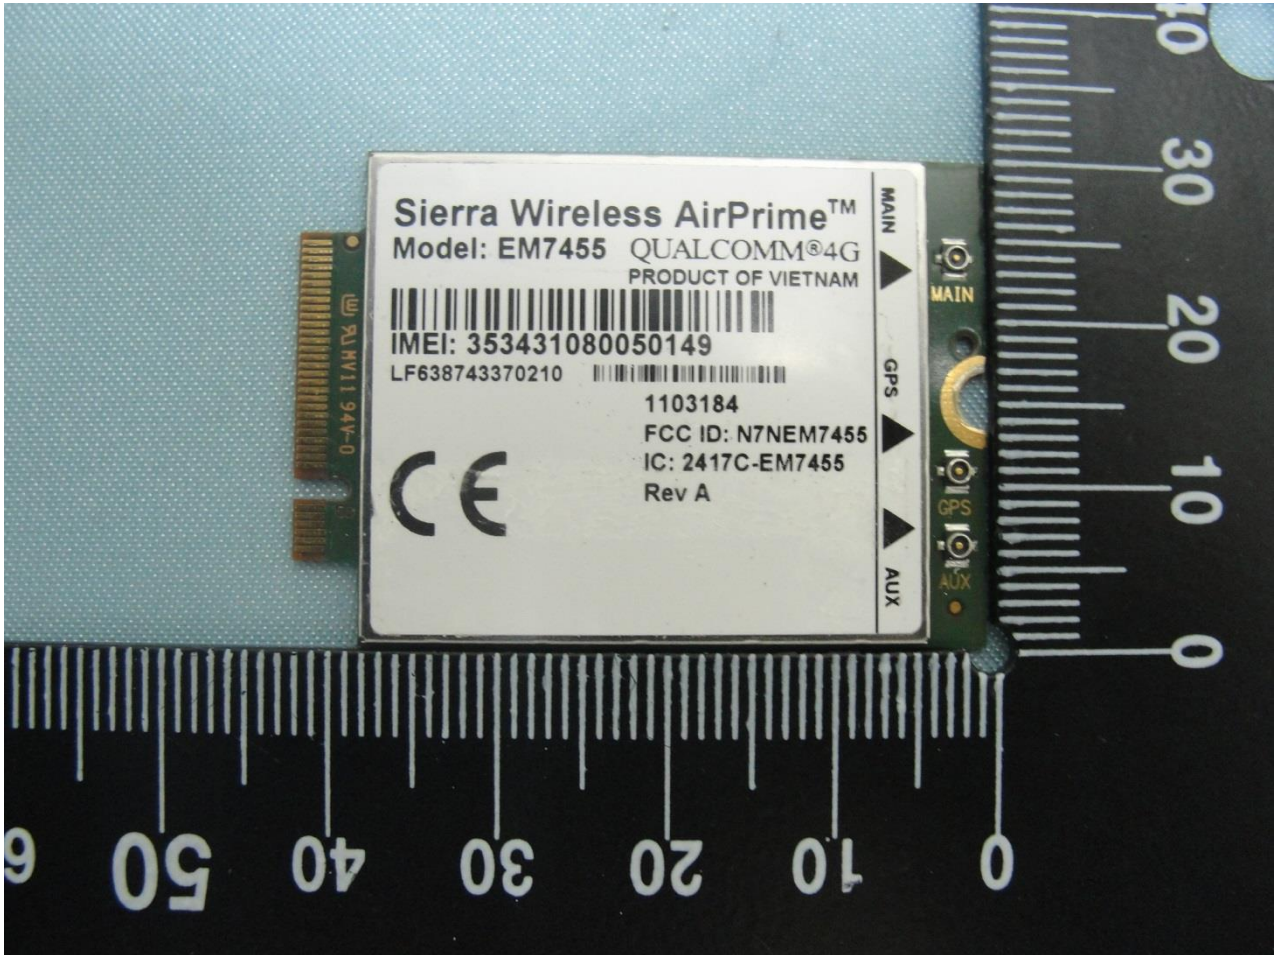

1. **Photograph of the EUT**

EUT: WWAN module (Brand Name: Getac / Model Name: EM7455)

EUT: WWAN module (Brand Name: Getac / Model Name: EM7455)

2. External Photograph of the Host

Host: (Brand Name: Getac / Model Name: F110)

Host: (Brand Name: Getac / Model Name: F110)

Host: (Brand Name: Getac / Model Name: F110)

Host: (Brand Name: Getac / Model Name: F110)

Host: (Brand Name: Getac / Model Name: F110)

Host: (Brand Name: Getac / Model Name: F110)

Host: (Brand Name: Getac / Model Name: F110)

Sample 2

Host: (Brand Name: Getac / Model Name: F110)

Host: (Brand Name: Getac / Model Name: F110)

Host: (Brand Name: Getac / Model Name: F110)

Host: (Brand Name: Getac / Model Name: F110)