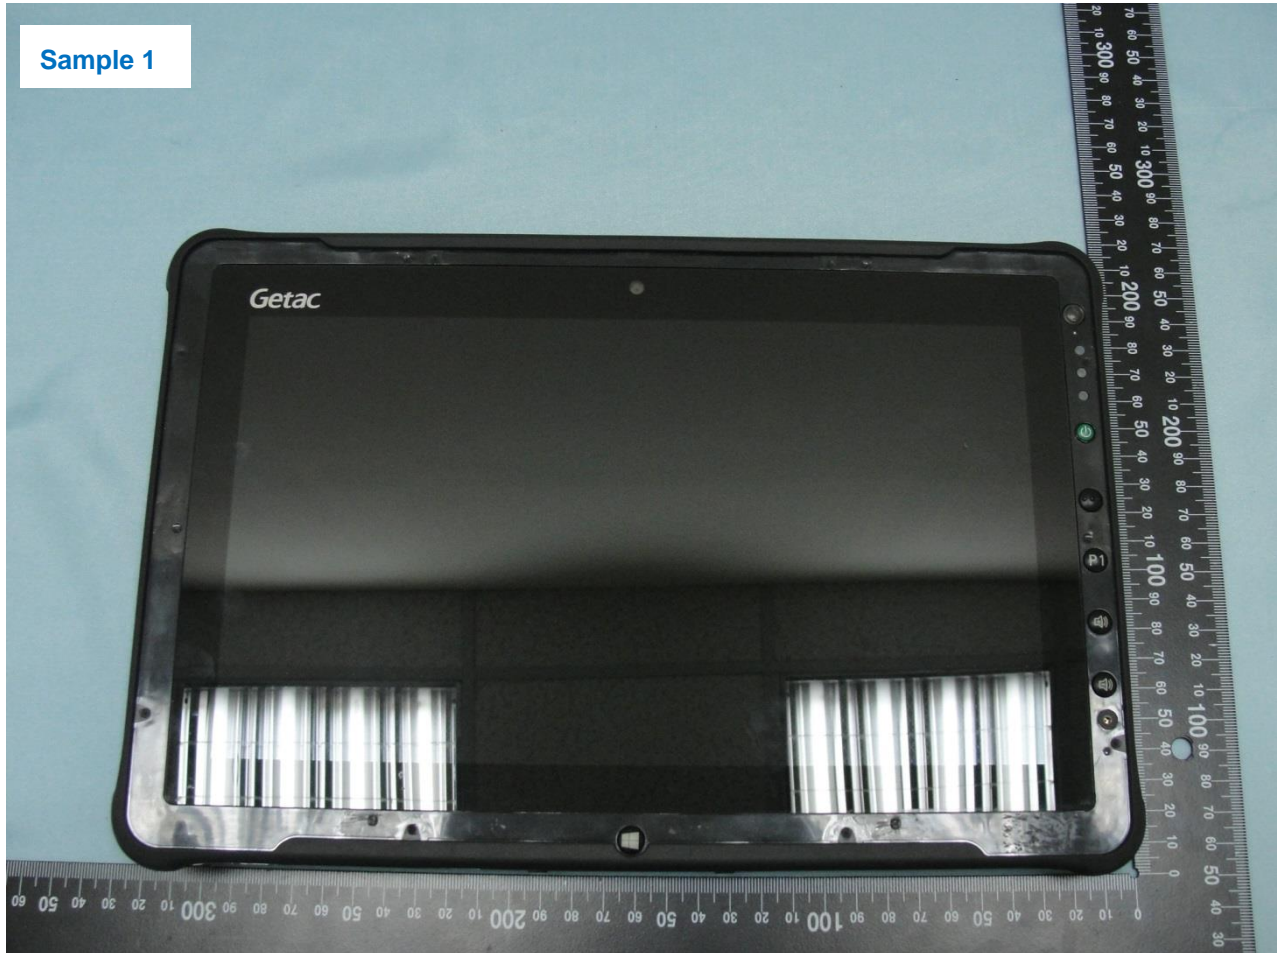

1. **Photograph of the EUT**

EUT: WWAN module (Brand Name: Getac / Model Name: EM7455)

EUT: WWAN module (Brand Name: Getac / Model Name: EM7455)

2. External Photograph of the Host

Host: (Brand Name: Getac / Model Name: F110)