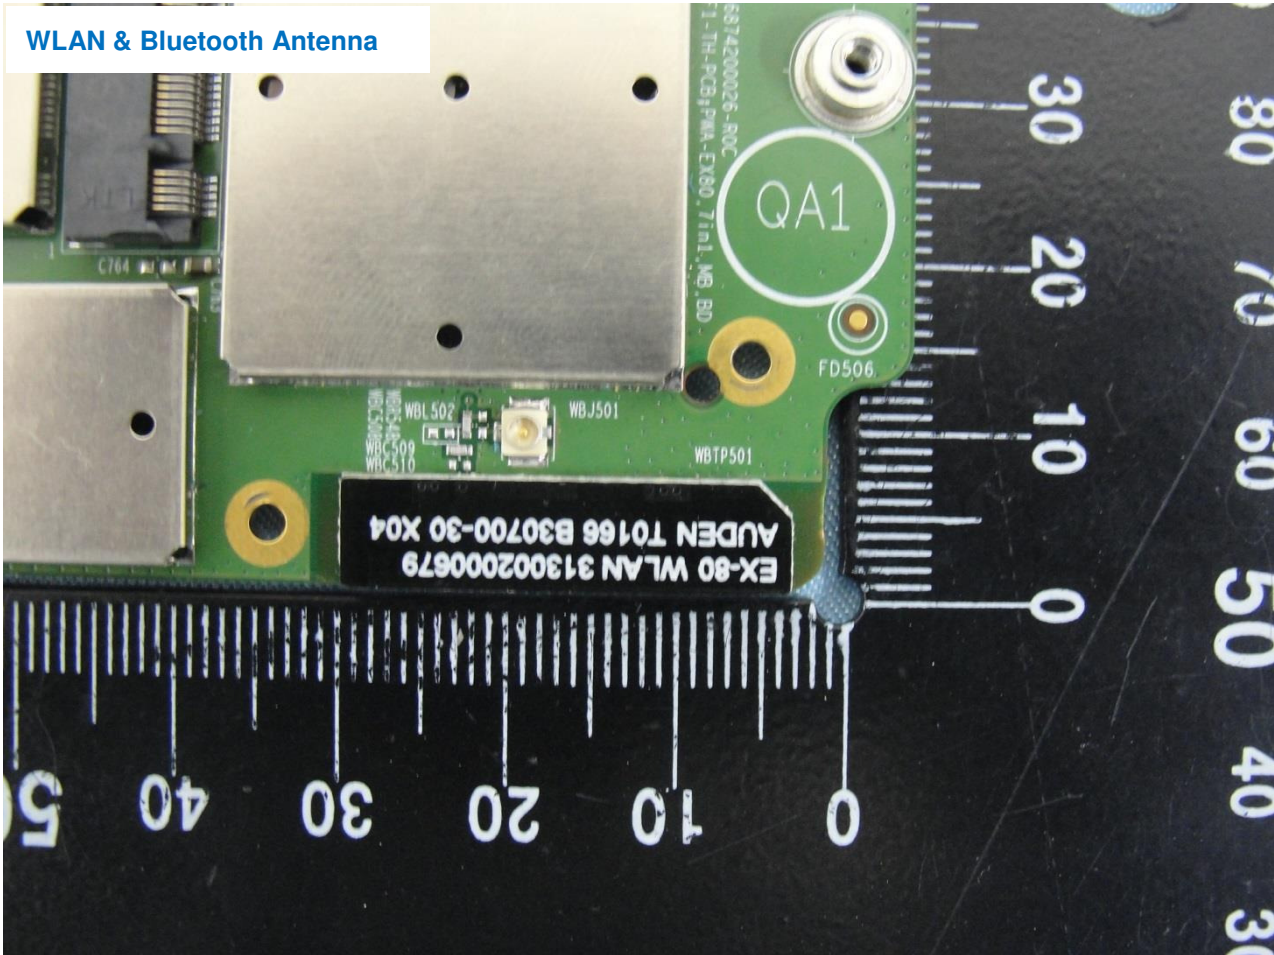

#### 4. Internal Photograph of the Host

Host: Tablet (Brand Name: Getac / Model Name: EX80)

Host: Tablet (Brand Name: Getac / Model Name: EX80)

Host: Tablet (Brand Name: Getac / Model Name: EX80)

Host: Tablet (Brand Name: Getac / Model Name: EX80)

**Host: Tablet (Brand Name: Getac / Model Name: EX80)**

Host: Tablet (Brand Name: Getac / Model Name: EX80)

WWAN Aux. Antenna

Host: Tablet (Brand Name: Getac / Model Name: EX80)

Host: Tablet (Brand Name: Getac / Model Name: EX80)

Host: Tablet (Brand Name: Getac / Model Name: EX80)

Host: Tablet (Brand Name: Getac / Model Name: EX80)

GPS Antenna

Host: Tablet (Brand Name: Getac / Model Name: EX80)

Host: Tablet (Brand Name: Getac / Model Name: EX80)