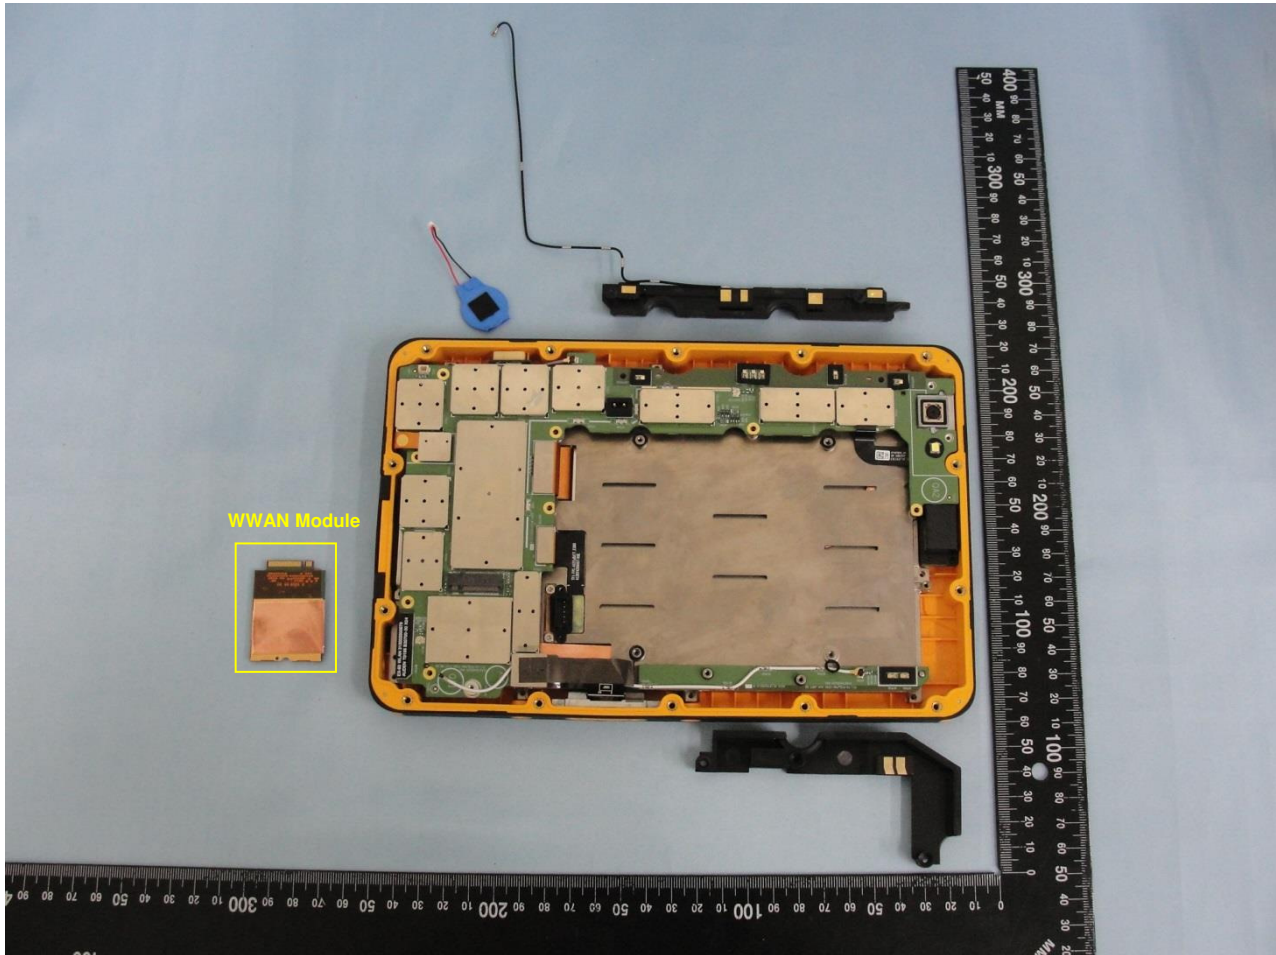

#### 4. Internal Photograph of the Host

Host: Tablet (Brand Name: Getac / Model Name: EX80)

Host: Tablet (Brand Name: Getac / Model Name: EX80)

Host: Tablet (Brand Name: Getac / Model Name: EX80)

Host: Tablet (Brand Name: Getac / Model Name: EX80)

**Host: Tablet (Brand Name: Getac / Model Name: EX80)**

Host: Tablet (Brand Name: Getac / Model Name: EX80)

WWAN Aux. Antenna

Host: Tablet (Brand Name: Getac / Model Name: EX80)

Host: Tablet (Brand Name: Getac / Model Name: EX80)

Host: Tablet (Brand Name: Getac / Model Name: EX80)

Host: Tablet (Brand Name: Getac / Model Name: EX80)

GPS Antenna

Host: Tablet (Brand Name: Getac / Model Name: EX80)

Host: Tablet (Brand Name: Getac / Model Name: EX80)