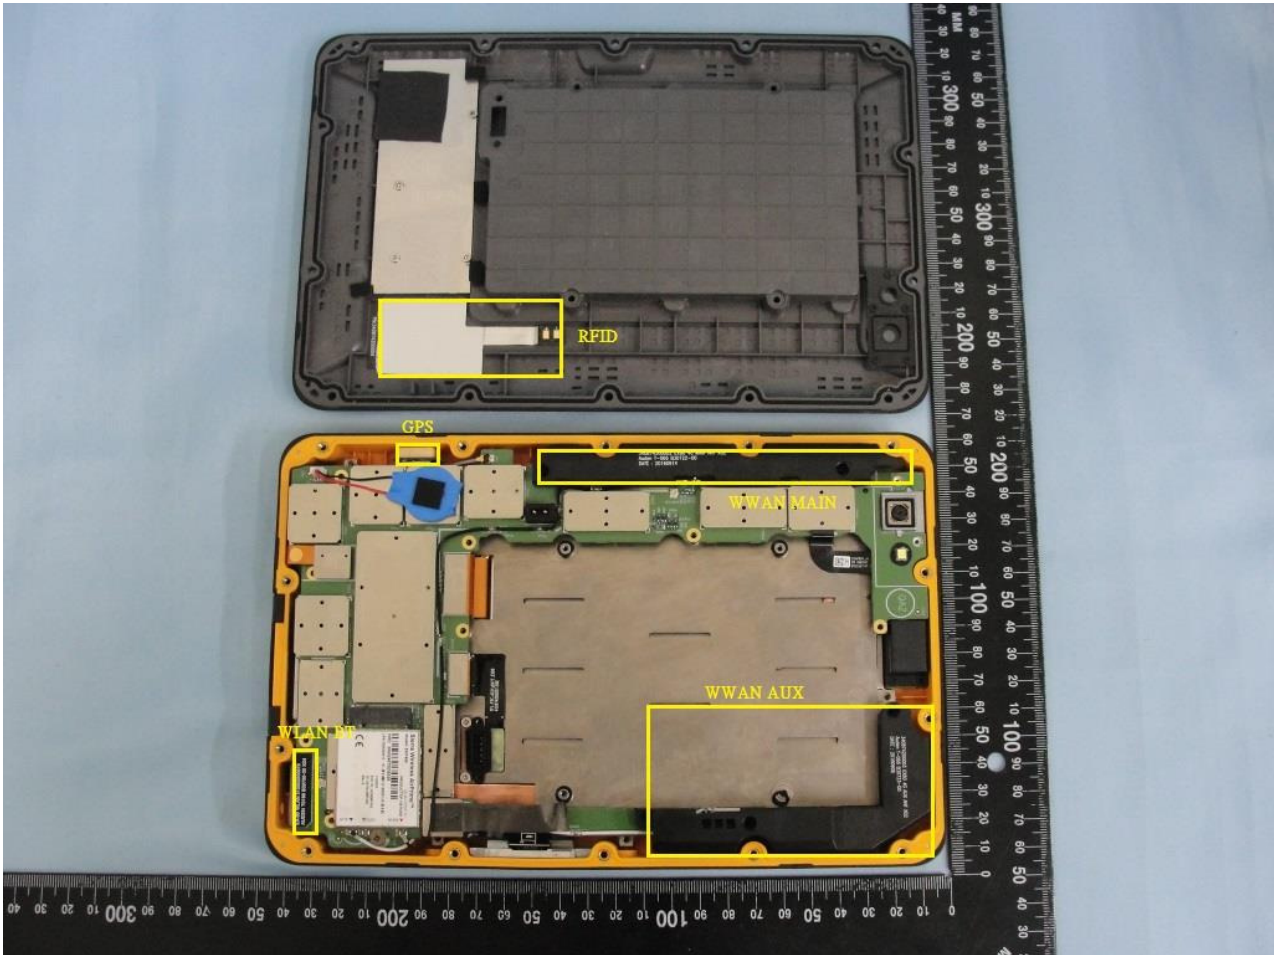

#### 4. Internal Photograph of the Host

Host: Tablet (Brand Name: Getac / Model Name: EX80)

Host: Tablet (Brand Name: Getac / Model Name: EX80)

Host: Tablet (Brand Name: Getac / Model Name: EX80)

Host: Tablet (Brand Name: Getac / Model Name: EX80)

**Host: Tablet (Brand Name: Getac / Model Name: EX80)**

Host: Tablet (Brand Name: Getac / Model Name: EX80)

WWAN Aux. Antenna

Host: Tablet (Brand Name: Getac / Model Name: EX80)

Host: Tablet (Brand Name: Getac / Model Name: EX80)