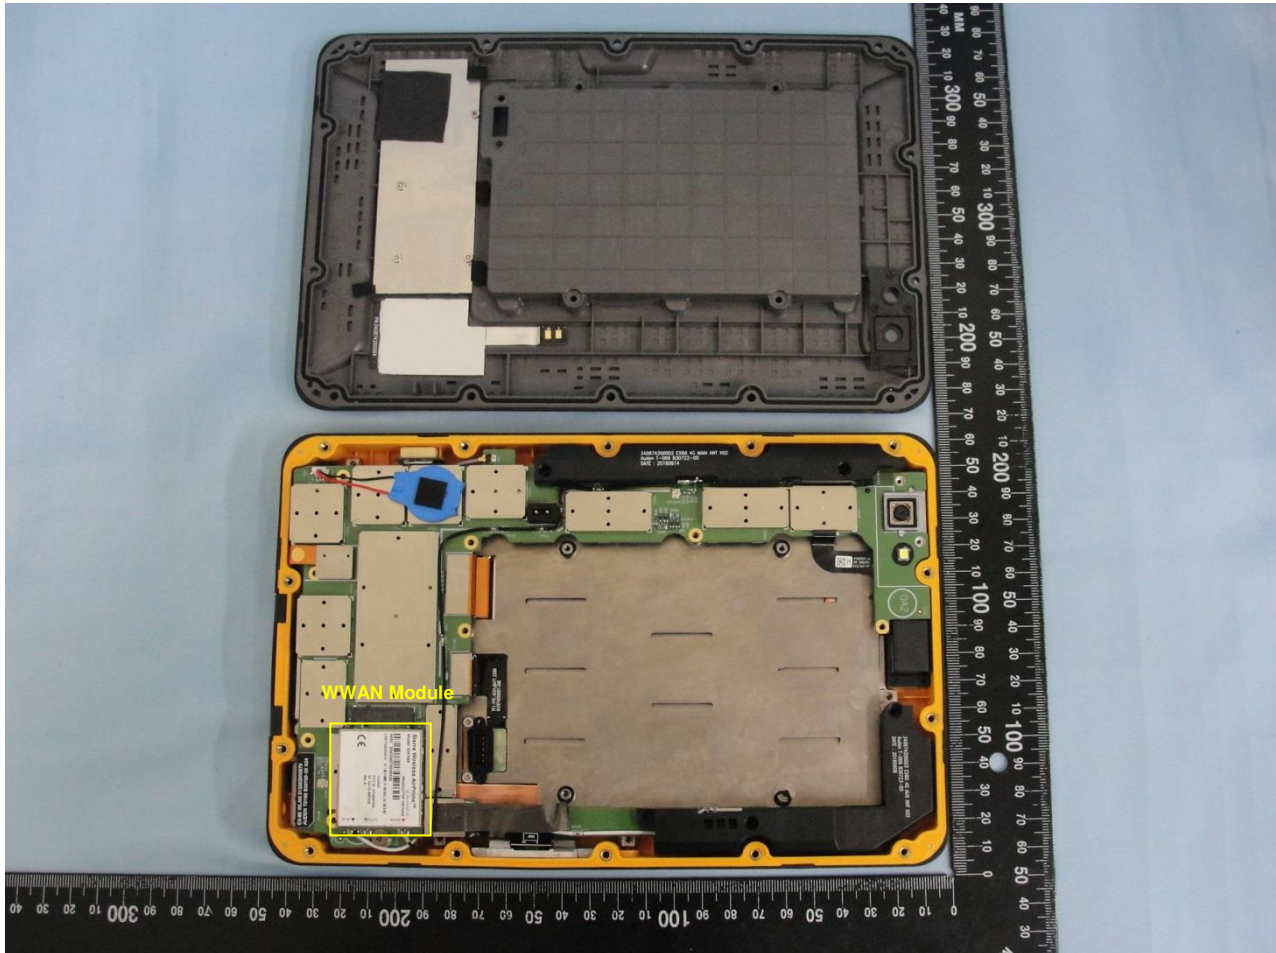

#### 4. Internal Photograph of the Host

Host: Tablet (Brand Name: Getac / Model Name: EX80)

Host: Tablet (Brand Name: Getac / Model Name: EX80)

Host: Tablet (Brand Name: Getac / Model Name: EX80)

Host: Tablet (Brand Name: Getac / Model Name: EX80)

**Host: Tablet (Brand Name: Getac / Model Name: EX80)**

Host: Tablet (Brand Name: Getac / Model Name: EX80)

WWAN Aux. Antenna

Host: Tablet (Brand Name: Getac / Model Name: EX80)

Host: Tablet (Brand Name: Getac / Model Name: EX80)

Host: Tablet (Brand Name: Getac / Model Name: EX80)

Host: Tablet (Brand Name: Getac / Model Name: EX80)

GPS Antenna

Host: Tablet (Brand Name: Getac / Model Name: EX80)

Host: Tablet (Brand Name: Getac / Model Name: EX80)