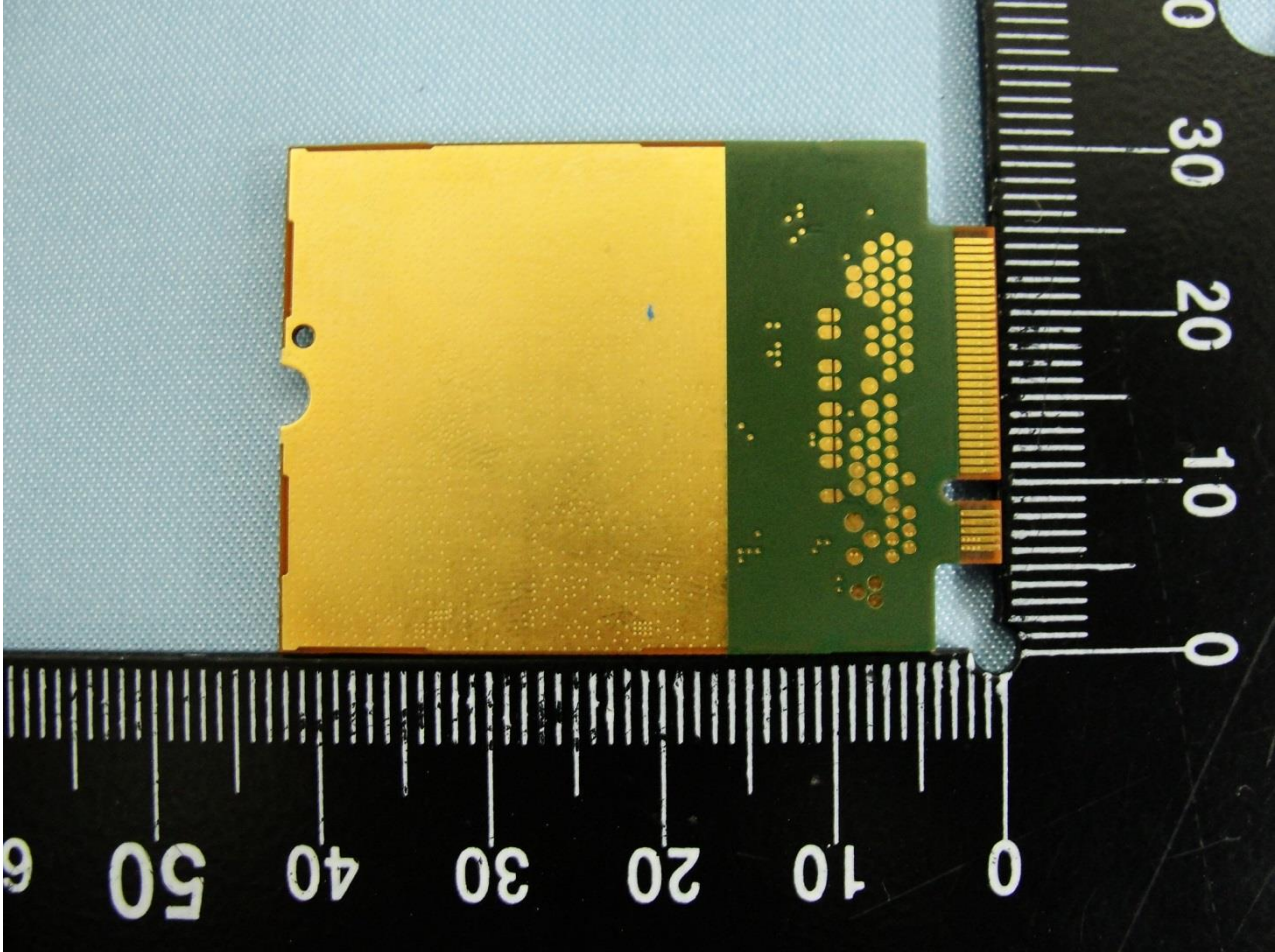

1. **Photograph of the EUT**

EUT: WWAN module (Brand Name: Getac / Model Name: EM7455)

EUT: WWAN module (Brand Name: Getac / Model Name: EM7455)

2. External Photograph of the Host

Host: Tablet (Brand Name: Getac / Model Name: A140)

Host: Tablet (Brand Name: Getac / Model Name: A140)

Host: Tablet (Brand Name: Getac / Model Name: A140)

Host: Tablet (Brand Name: Getac / Model Name: A140)

Host: Tablet (Brand Name: Getac / Model Name: A140)

Host: Tablet (Brand Name: Getac / Model Name: A140)

3. Photograph of Accessory for the Host

Host: Tablet (Brand Name: Getac / Model Name: A140)

List of Accessory for Host (Tablet):

Specification of Accessory		
AC Adapter	Brand Name	Chicony
	Model Name	A12-065N2A
Battery	Brand Name	Getac
	Model Name	BP3S1P3220-P
Power Cable	Brand Name	Getac
	Model Name	NA