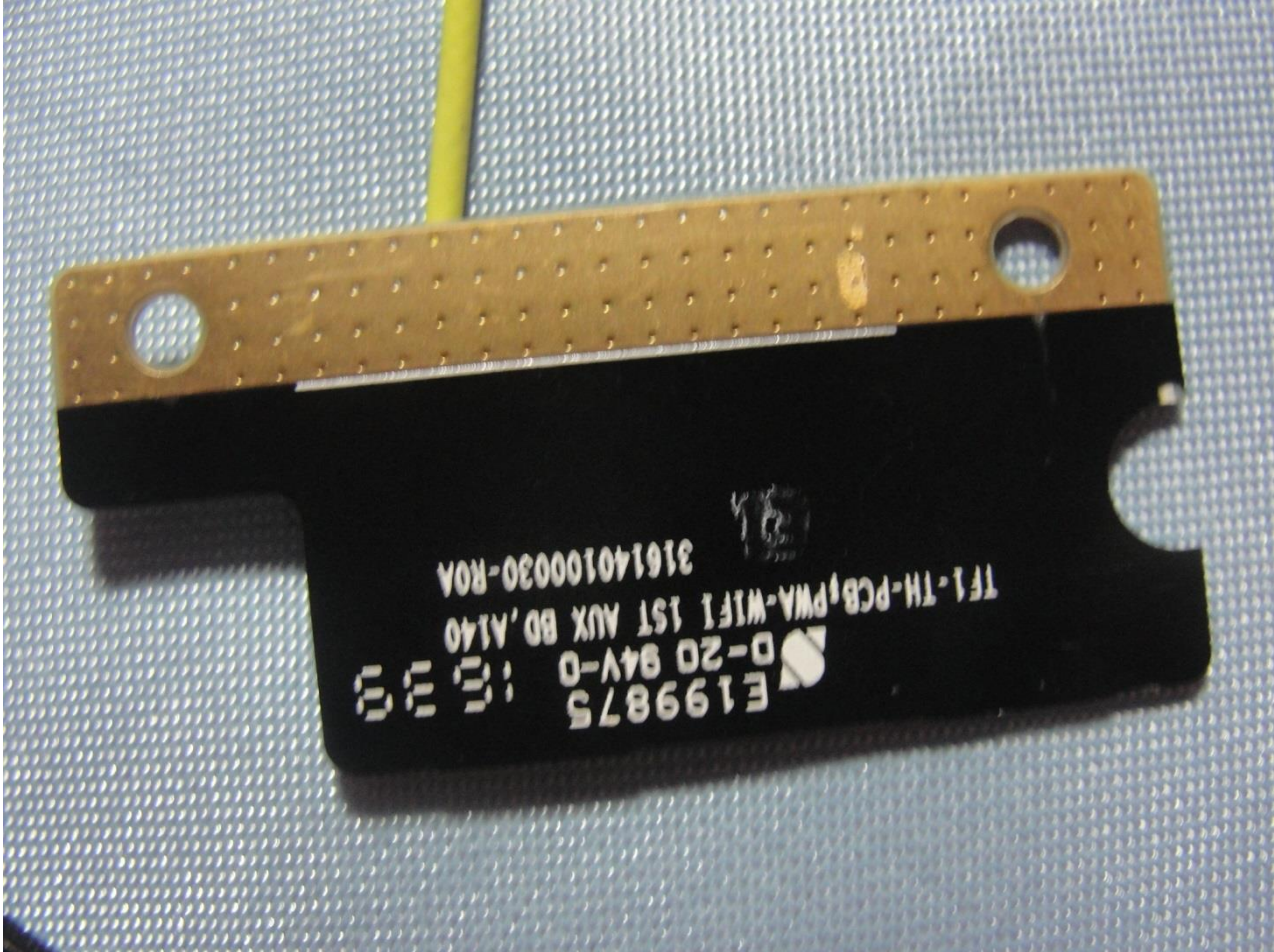

Host: Tablet (Brand Name: Getac / Model Name: A140)

Host: Tablet (Brand Name: Getac / Model Name: A140)

WLAN Main Antenna

Host: Tablet (Brand Name: Getac / Model Name: A140)

Host: Tablet (Brand Name: Getac / Model Name: A140)

Host: Tablet (Brand Name: Getac / Model Name: A140)

WLAN Aux. Antenna

Host: Tablet (Brand Name: Getac / Model Name: A140)

Host: Tablet (Brand Name: Getac / Model Name: A140)

Host: Tablet (Brand Name: Getac / Model Name: A140)