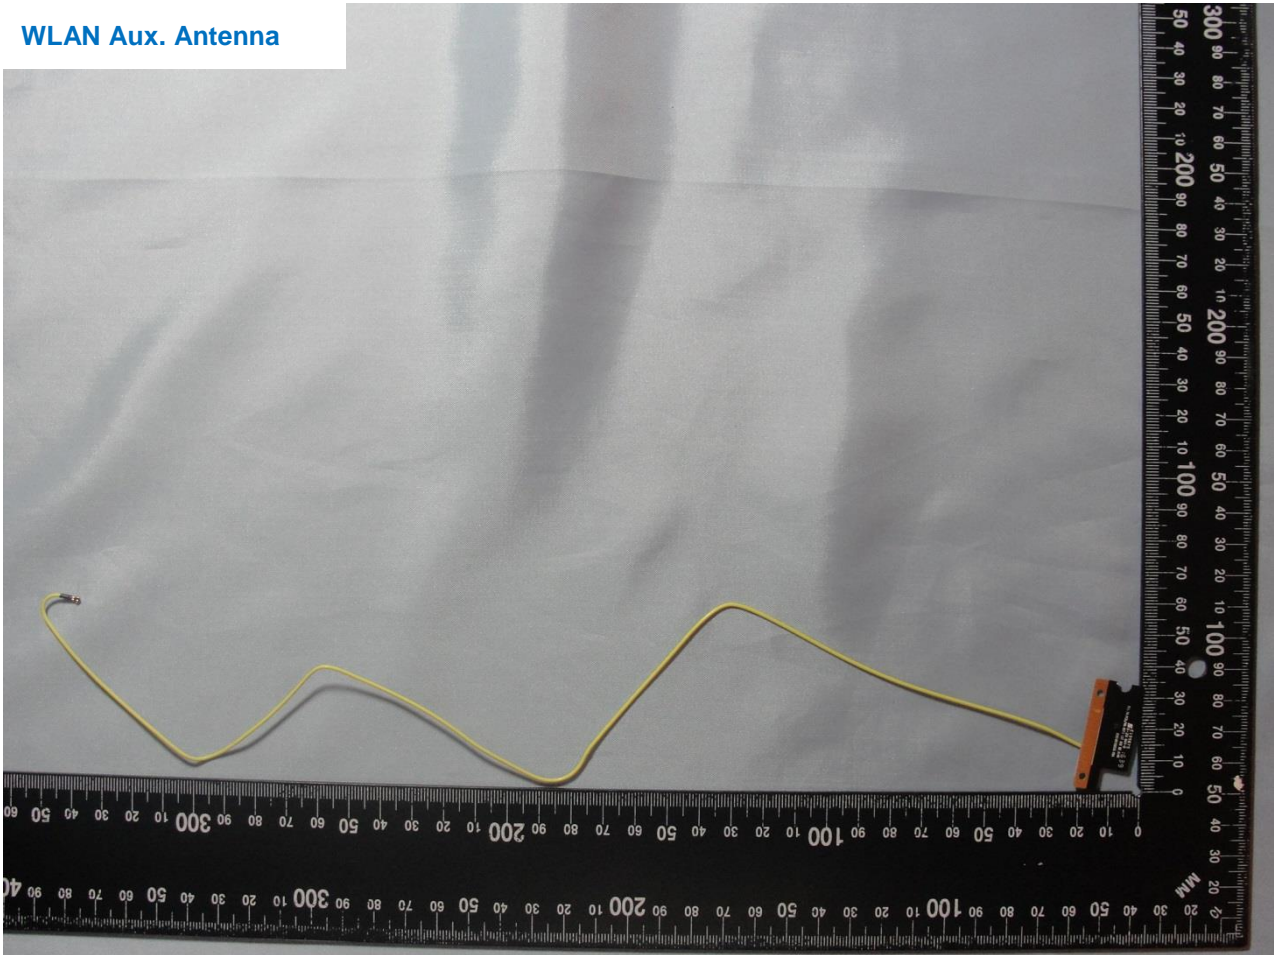

Host: Tablet (Brand Name: Getac / Model Name: A140)

WLAN Aux. Antenna