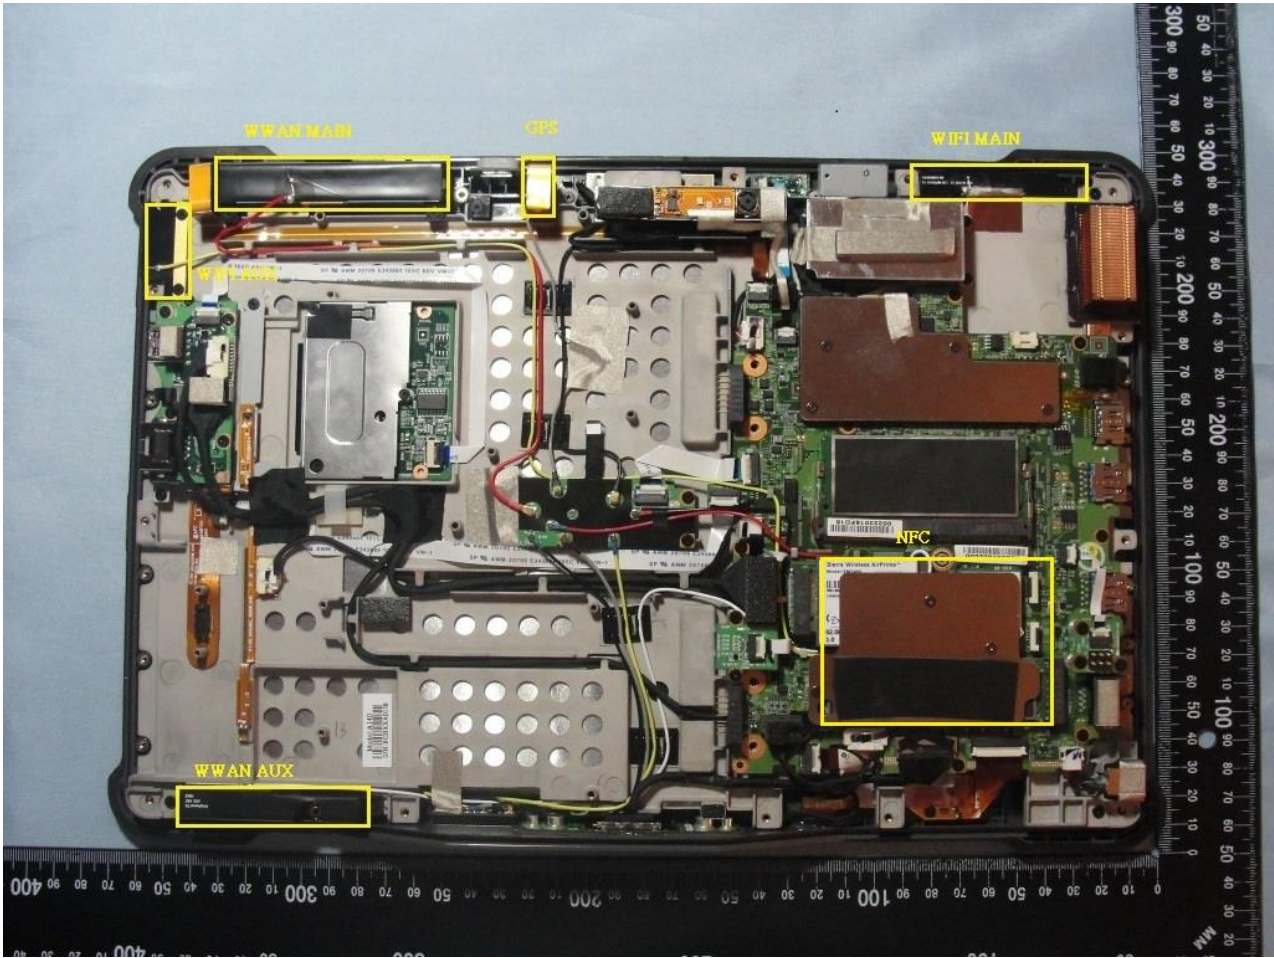

#### 4. Internal Photograph of the Host

Host: Tablet (Brand Name: Getac / Model Name: A140)

Host: Tablet (Brand Name: Getac / Model Name: A140)

Host: Tablet (Brand Name: Getac / Model Name: A140)

Host: Tablet (Brand Name: Getac / Model Name: A140)

WWAN Main Antenna

Host: Tablet (Brand Name: Getac / Model Name: A140)

Host: Tablet (Brand Name: Getac / Model Name: A140)

Host: Tablet (Brand Name: Getac / Model Name: A140)

Host: Tablet (Brand Name: Getac / Model Name: A140)

Host: Tablet (Brand Name: Getac / Model Name: A140)

Host: Tablet (Brand Name: Getac / Model Name: A140)

WLAN Main Antenna

Host: Tablet (Brand Name: Getac / Model Name: A140)

Host: Tablet (Brand Name: Getac / Model Name: A140)

Host: Tablet (Brand Name: Getac / Model Name: A140)

WLAN Aux. Antenna

Host: Tablet (Brand Name: Getac / Model Name: A140)

Host: Tablet (Brand Name: Getac / Model Name: A140)

Host: Tablet (Brand Name: Getac / Model Name: A140)