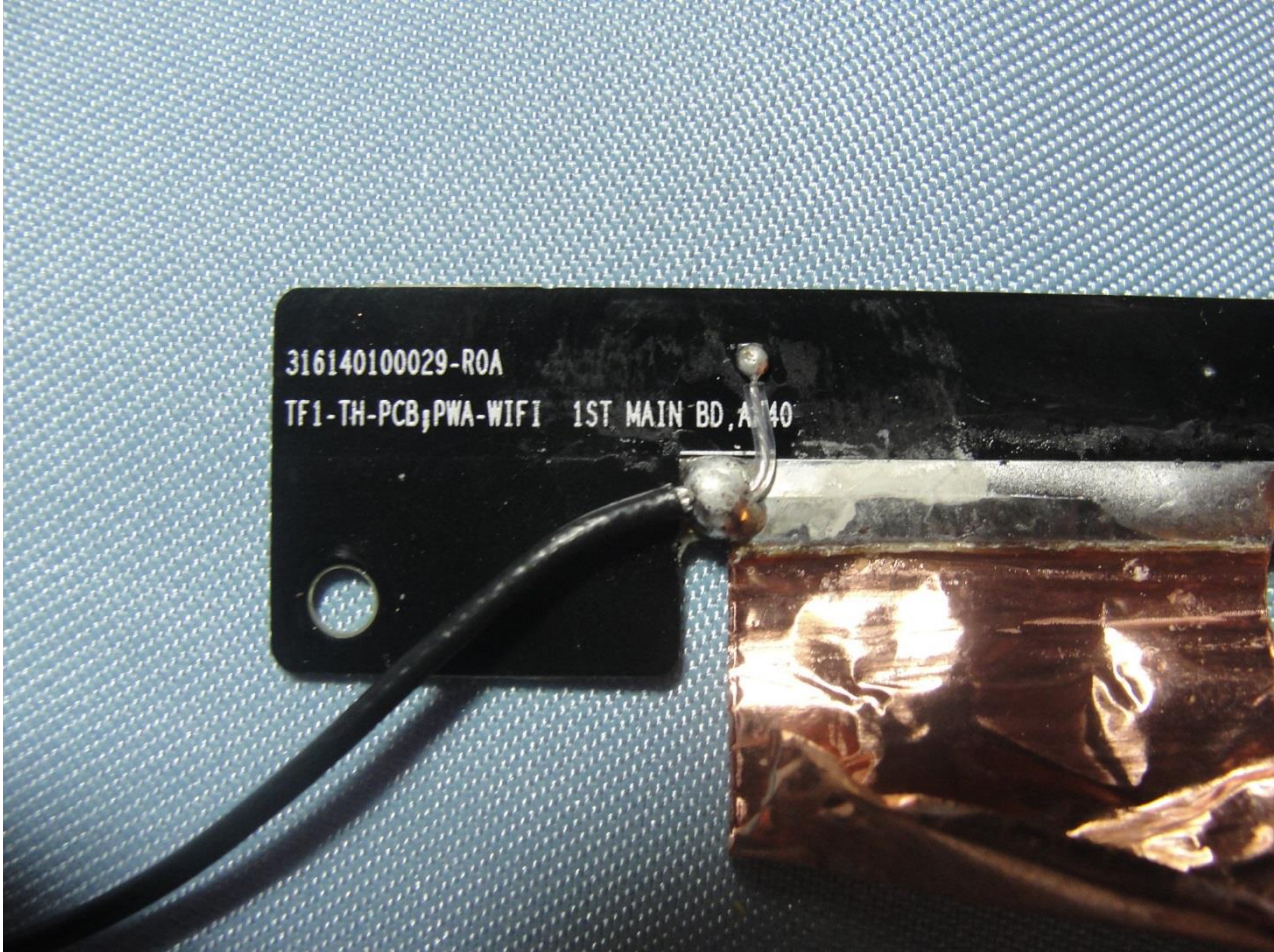

WWAN Main Antenna

Host: Tablet (Brand Name: Getac / Model Name: A140)

Host: Tablet (Brand Name: Getac / Model Name: A140)

Host: Tablet (Brand Name: Getac / Model Name: A140)

Host: Tablet (Brand Name: Getac / Model Name: A140)

Host: Tablet (Brand Name: Getac / Model Name: A140)

Host: Tablet (Brand Name: Getac / Model Name: A140)

WLAN Main Antenna

Host: Tablet (Brand Name: Getac / Model Name: A140)

Host: Tablet (Brand Name: Getac / Model Name: A140)

Host: Tablet (Brand Name: Getac / Model Name: A140)

WLAN Aux. Antenna

Host: Tablet (Brand Name: Getac / Model Name: A140)

Host: Tablet (Brand Name: Getac / Model Name: A140)

Host: Tablet (Brand Name: Getac / Model Name: A140)