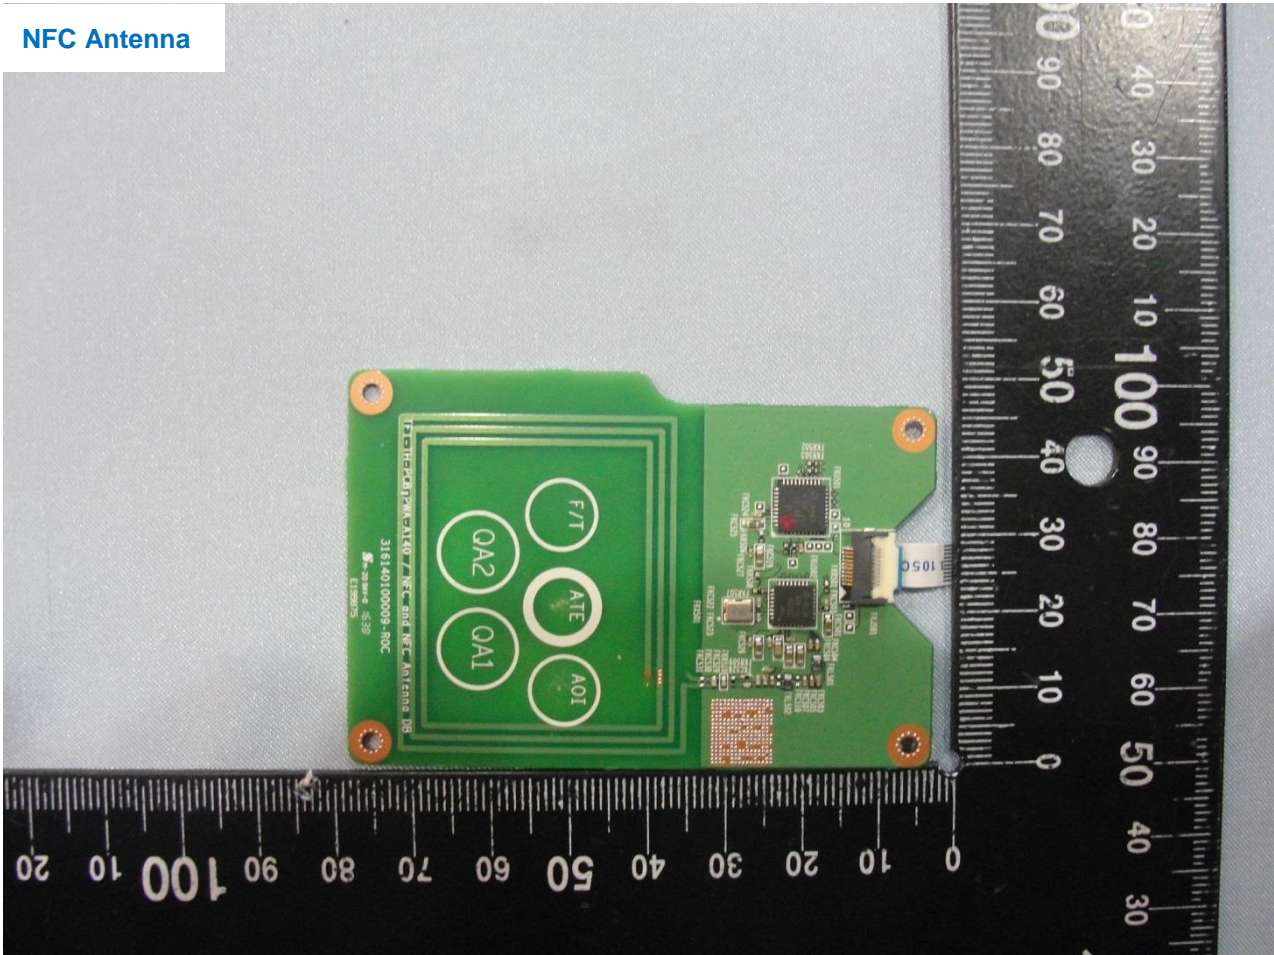

GPS Antenna

Host: Tablet (Brand Name: Getac / Model Name: A140)

Host: Tablet (Brand Name: Getac / Model Name: A140)

Host: Tablet (Brand Name: Getac / Model Name: A140)

NFC Antenna

Host: Tablet (Brand Name: Getac / Model Name: A140)