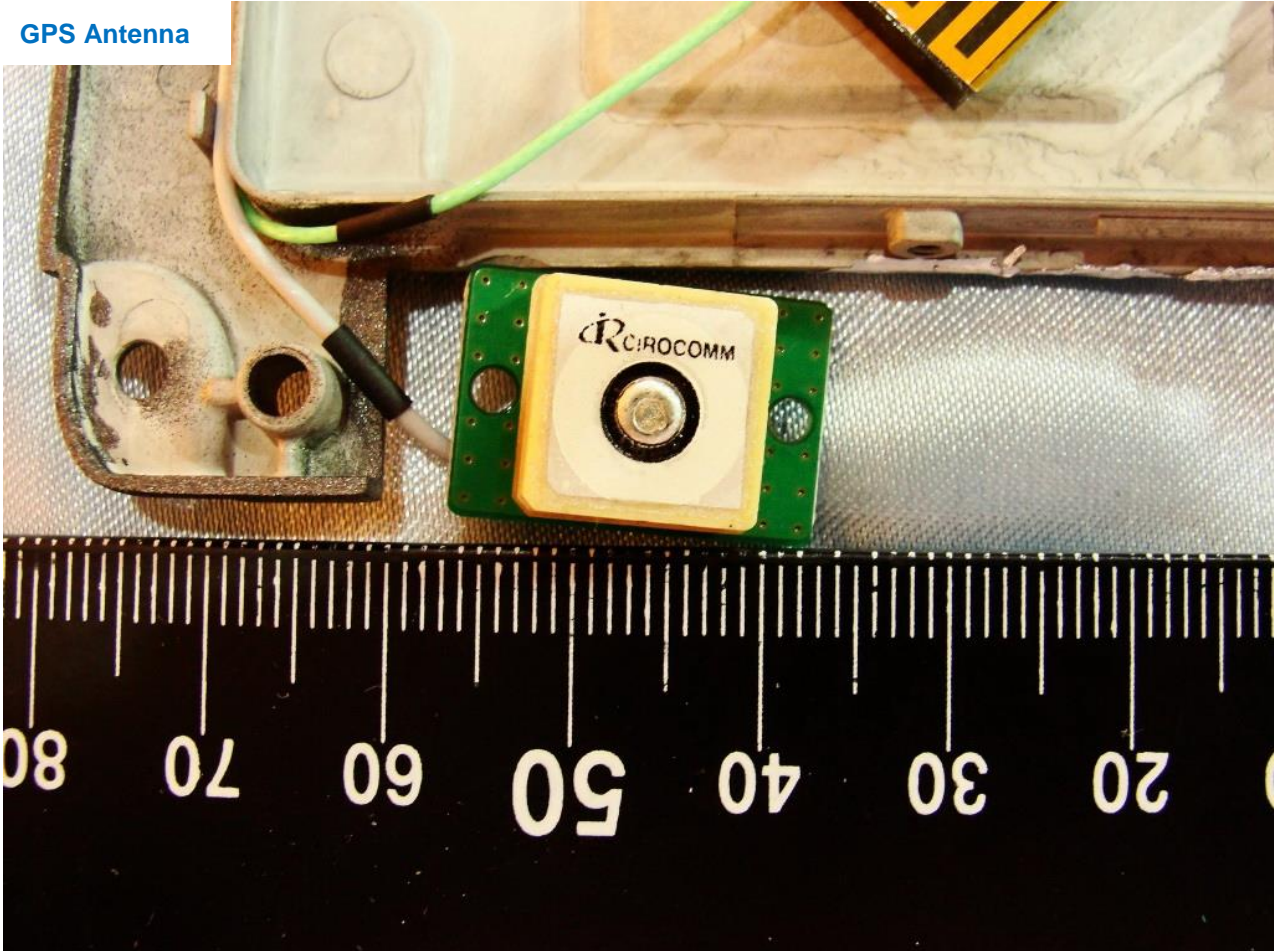

Host: NB & Tablet (Brand Name: Getac / Model Name: V110 / Marketing Name: V110)

GPS Antenna