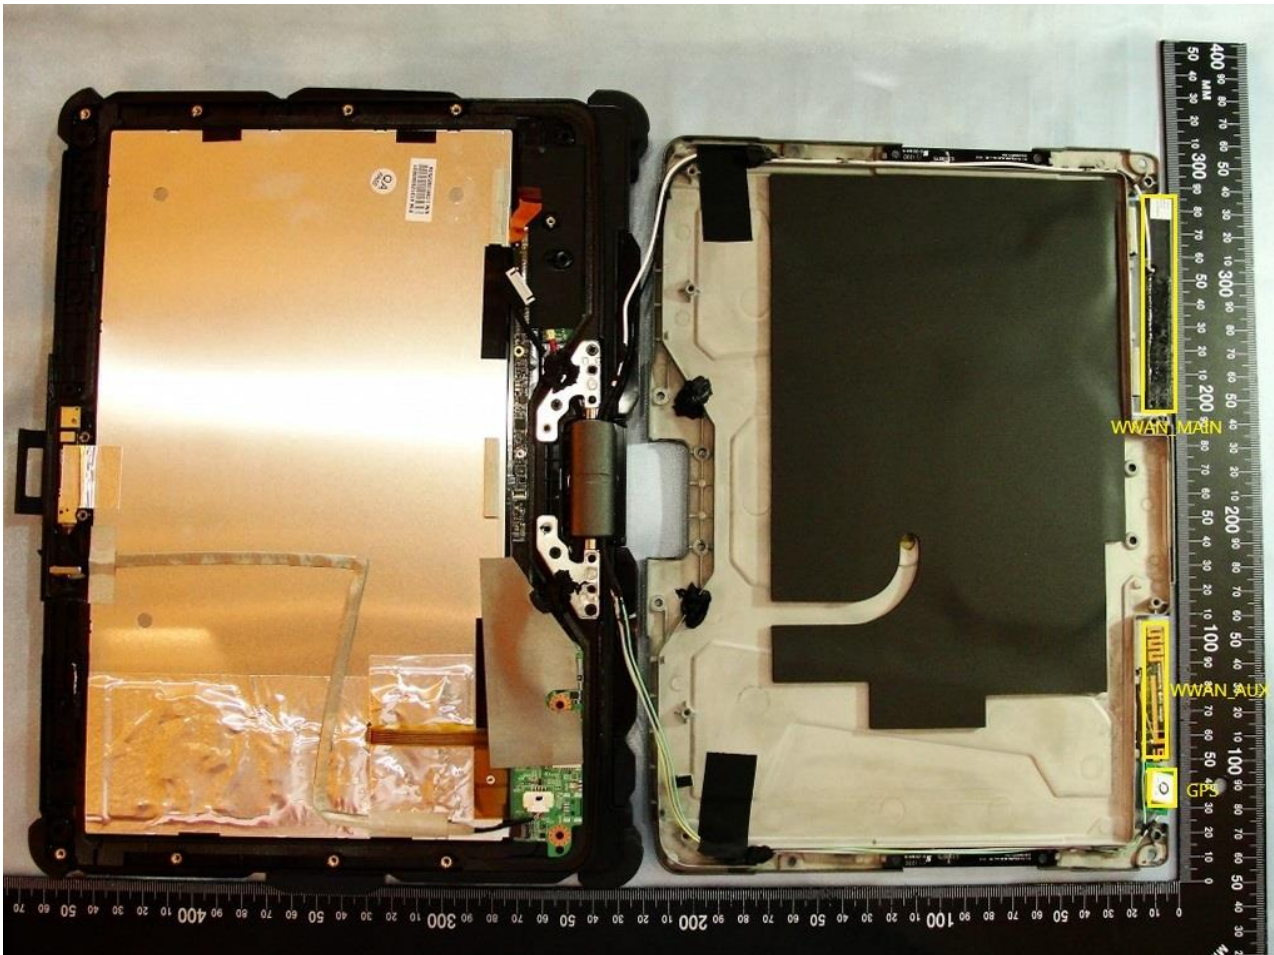

4. Internal Photograph of the Host

Host: NB & Tablet (Brand Name: Getac / Model Name: V110 / Marketing Name: V110)

Host: NB & Tablet (Brand Name: Getac / Model Name: V110 / Marketing Name: V110)

Host: NB & Tablet (Brand Name: Getac / Model Name: V110 / Marketing Name: V110)

Host: NB & Tablet (Brand Name: Getac / Model Name: V110 / Marketing Name: V110)

Host: NB & Tablet (Brand Name: Getac / Model Name: V110 / Marketing Name: V110)

WWAN Aux. Antenna

Host: NB & Tablet (Brand Name: Getac / Model Name: V110 / Marketing Name: V110)

Host: NB & Tablet (Brand Name: Getac / Model Name: V110 / Marketing Name: V110)

GPS Antenna

Host: NB & Tablet (Brand Name: Getac / Model Name: V110 / Marketing Name: V110)