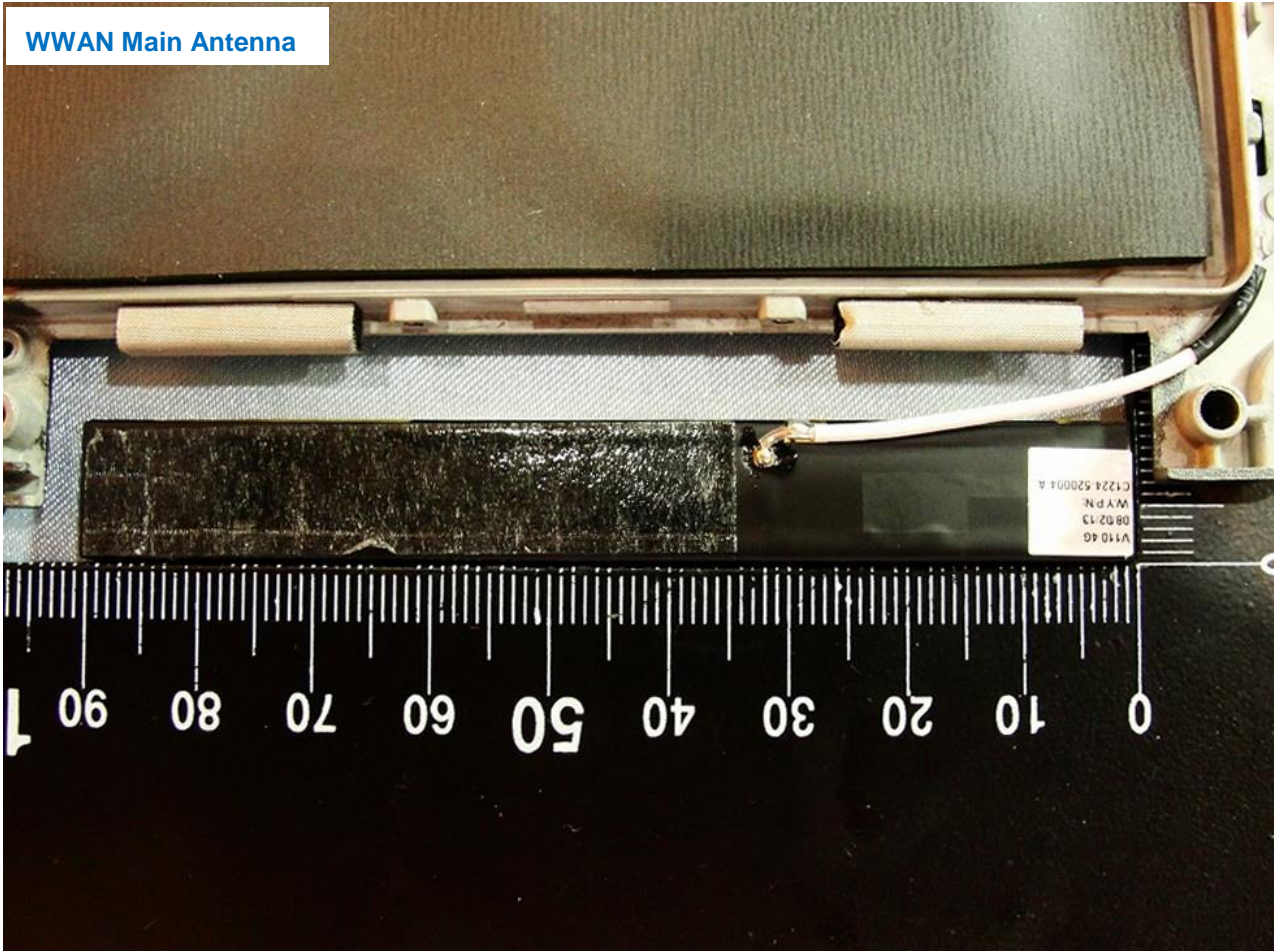

4. Internal Photograph of the Host

Host: NB & Tablet (Brand Name: Getac / Model Name: V110 / Marketing Name: V110)

Host: NB & Tablet (Brand Name: Getac / Model Name: V110 / Marketing Name: V110)

Host: NB & Tablet (Brand Name: Getac / Model Name: V110 / Marketing Name: V110)

Host: NB & Tablet (Brand Name: Getac / Model Name: V110 / Marketing Name: V110)

Host: NB & Tablet (Brand Name: Getac / Model Name: V110 / Marketing Name: V110)

WWAN Aux. Antenna

Host: NB & Tablet (Brand Name: Getac / Model Name: V110 / Marketing Name: V110)