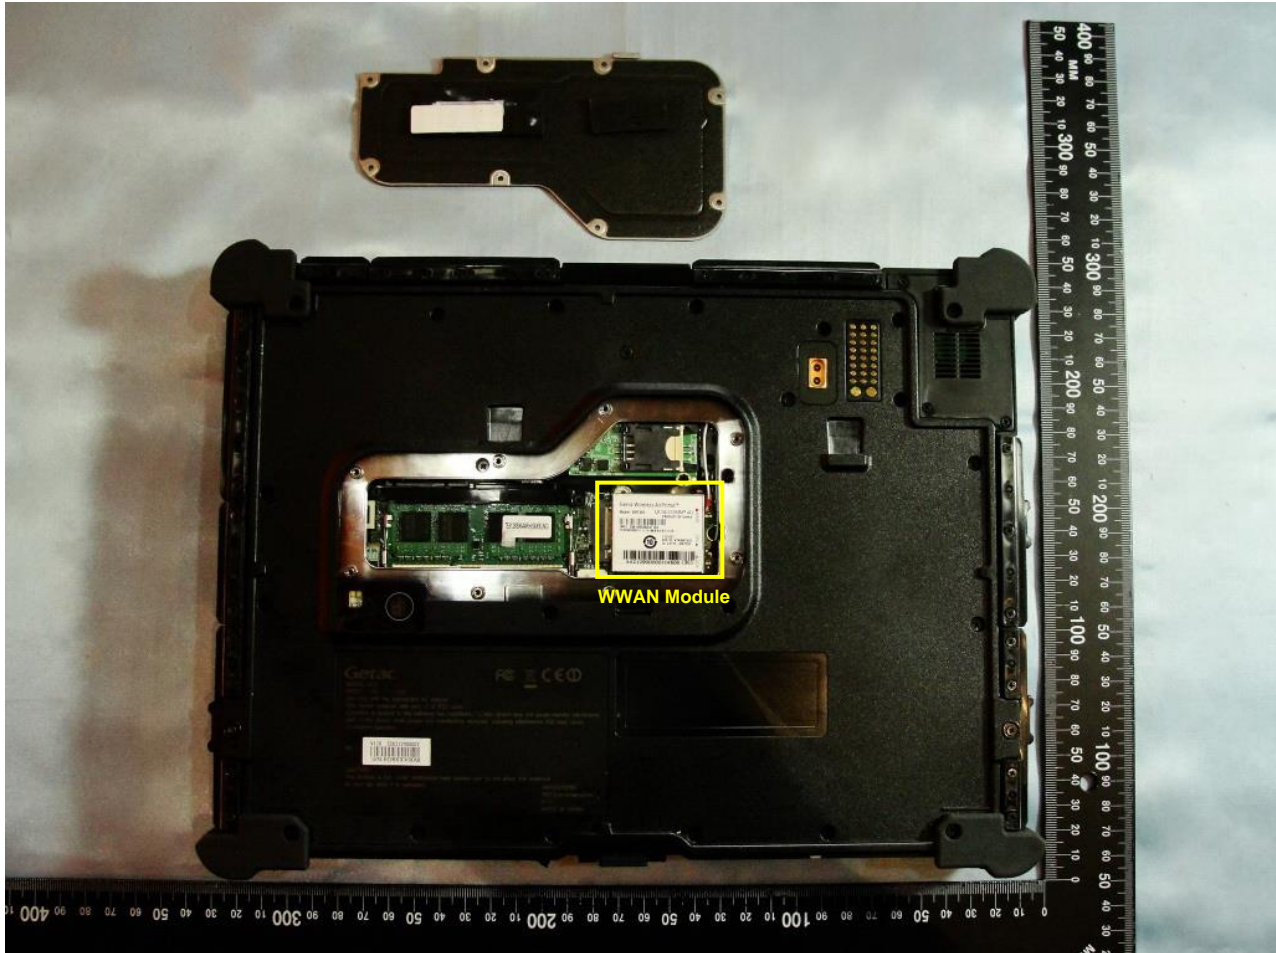

4. Internal Photograph of the Host

Host: NB & Tablet (Brand Name: Getac / Model Name: V110 / Marketing Name: V110)

Host: NB & Tablet (Brand Name: Getac / Model Name: V110 / Marketing Name: V110)

Host: NB & Tablet (Brand Name: Getac / Model Name: V110 / Marketing Name: V110)

Host: NB & Tablet (Brand Name: Getac / Model Name: V110 / Marketing Name: V110)

Host: NB & Tablet (Brand Name: Getac / Model Name: V110 / Marketing Name: V110)

WWAN Aux. Antenna

Host: NB & Tablet (Brand Name: Getac / Model Name: V110 / Marketing Name: V110)

Host: NB & Tablet (Brand Name: Getac / Model Name: V110 / Marketing Name: V110)

GPS Antenna

Host: NB & Tablet (Brand Name: Getac / Model Name: V110 / Marketing Name: V110)