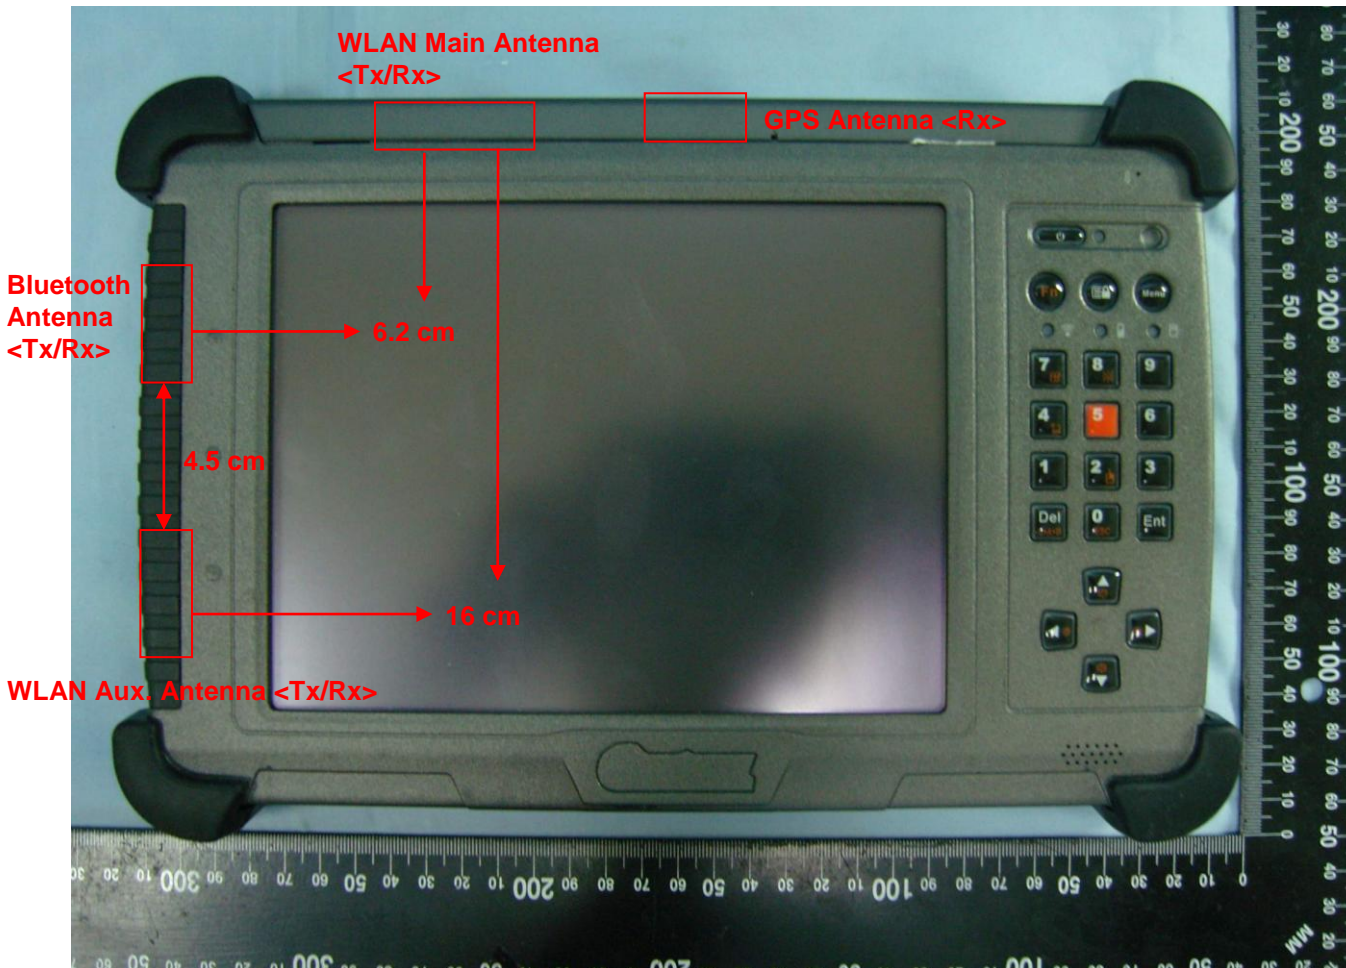

Brand Name: Getac / Model Name: E100

Brand Name: Getac / Model Name: E100

GPS Module

Brand Name: Getac / Model Name: E100

Brand Name: Getac / Model Name: E100

Brand Name: Getac / Model Name: E100

WLAN Main Antenna <Tx/Rx>