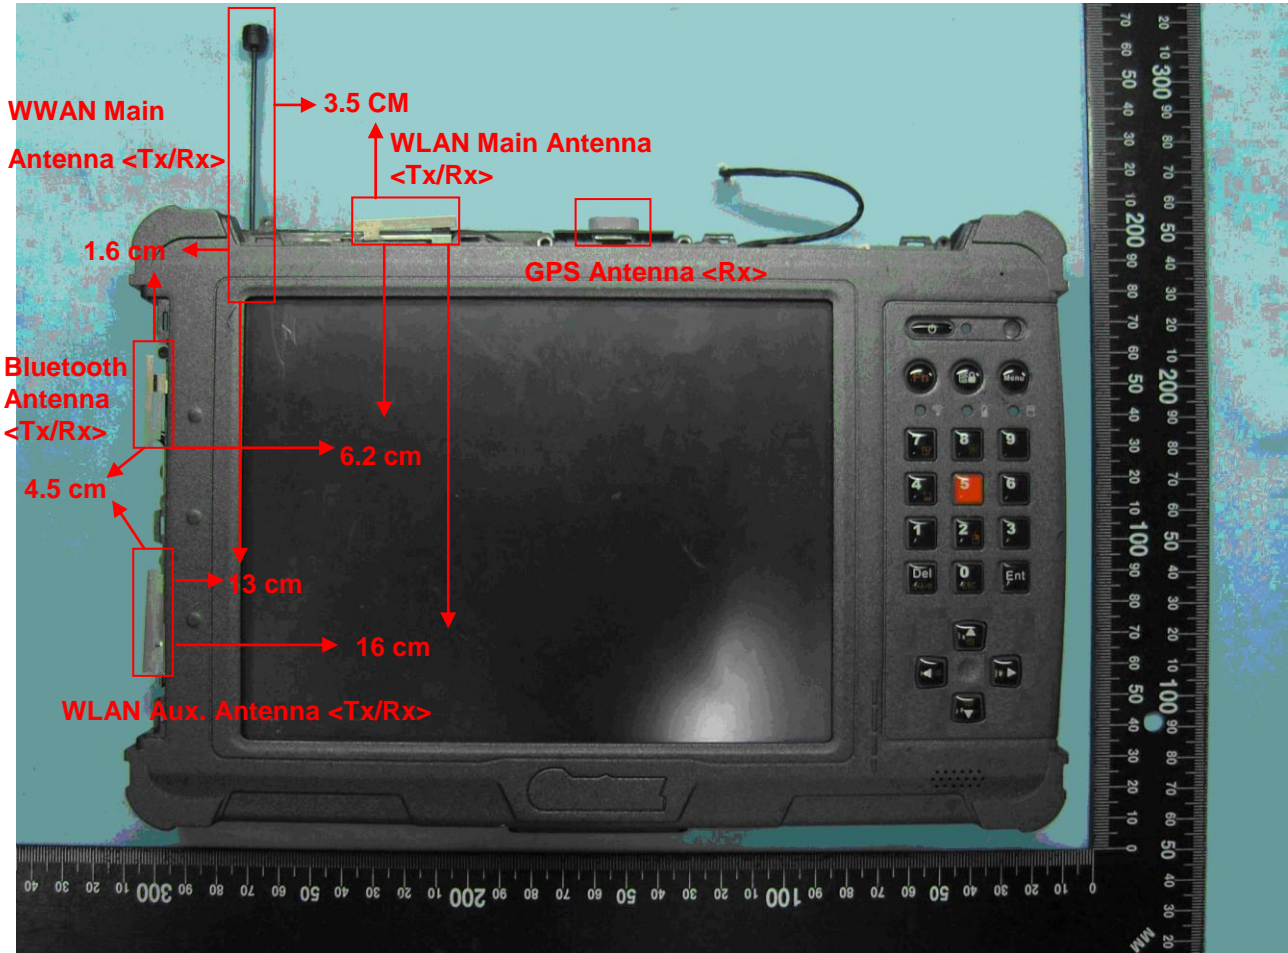

Brand Name: Getac / Model Name: E100

Brand Name: Getac / Model Name: E100

Brand Name: Getac / Model Name: E100

Brand Name: Getac / Model Name: E100

Brand Name: Getac / Model Name: E100

WLAN Module

Brand Name: Getac / Model Name: E100

Brand Name: Getac / Model Name: E100

Brand Name: Getac / Model Name: E100

Bluetooth Module

Brand Name: Getac / Model Name: E100

Brand Name: Getac / Model Name: E100

Brand Name: Getac / Model Name: E100

Brand Name: Getac / Model Name: E100

Brand Name: Getac / Model Name: E100

Brand Name: Getac / Model Name: E100

Brand Name: Getac / Model Name: E100

WLAN Main Antenna <Tx/Rx>

Brand Name: Getac / Model Name: E100

WLAN Aux. Antenna <Tx/Rx>

Brand Name: Getac / Model Name: E100