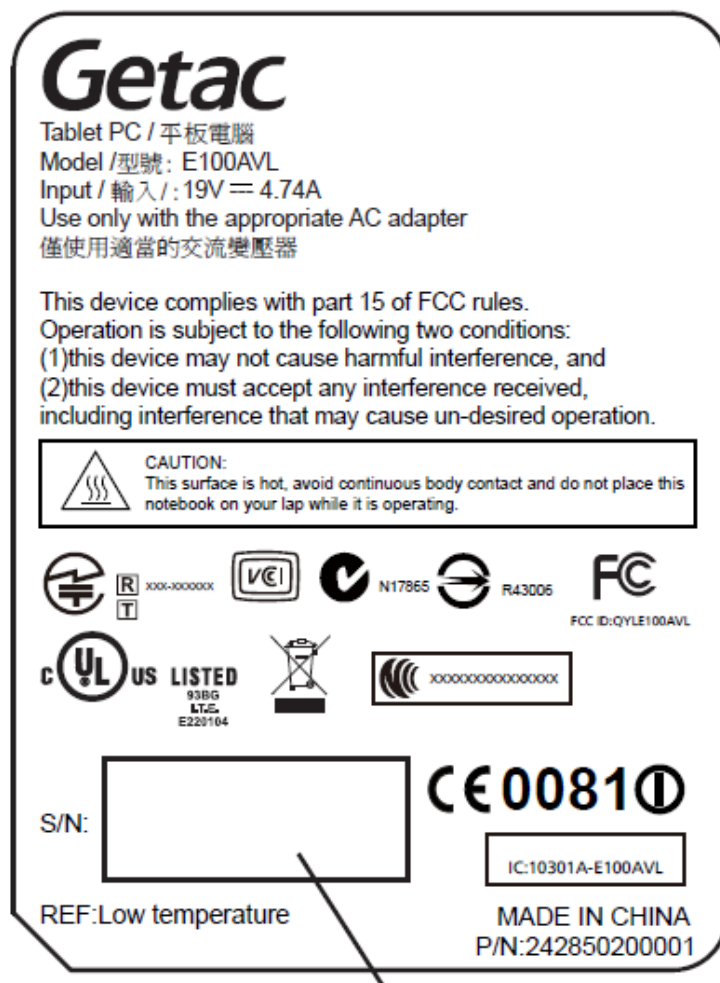

FCC ID: QYLE100AVL

Label & label location

Label location

Note: The FCC ID label shown will be readily visible to the purchaser at the time of purchase.

The label is on the back of EUT