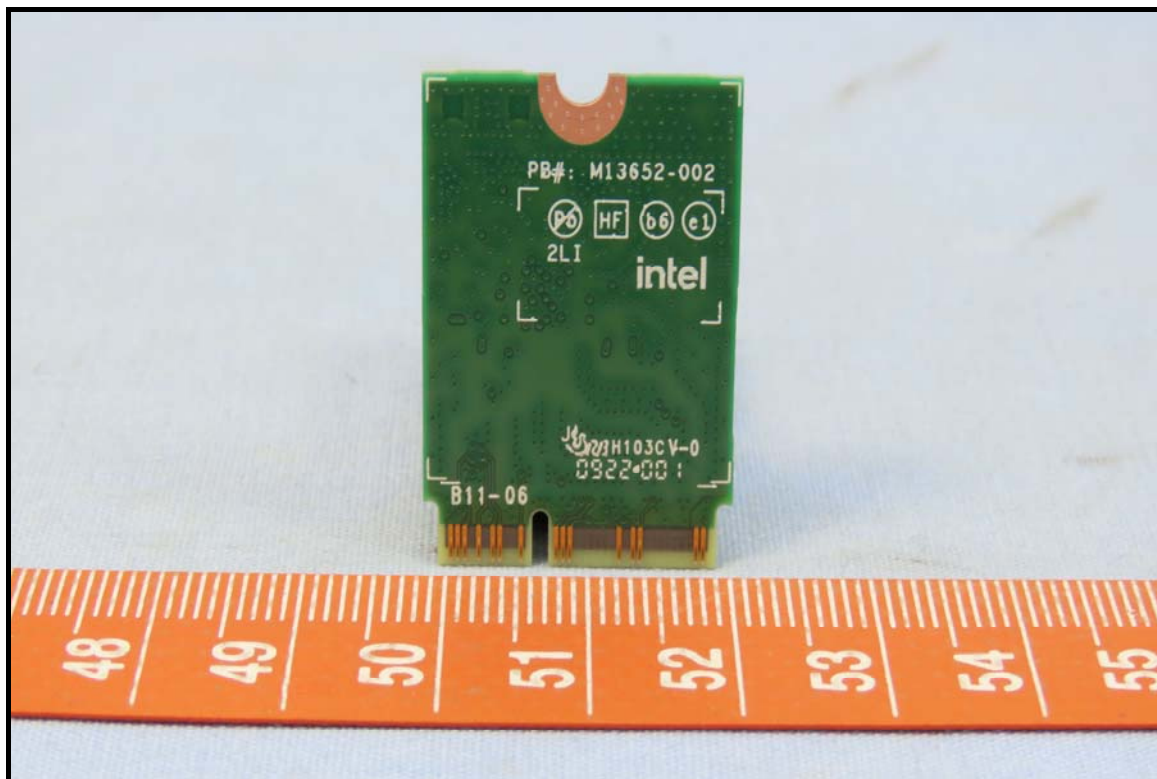

# CONSTRUCTION PHOTOS OF EUT

Brand : Getac / Model : AX211NGW

**BUREAU  
VERITAS**

### End-product

(Brand: Getac / Model: V110, V110G7, V110Y (Y= 10 characters, Y can be 0 to 9, A to Z, a to z, “/”, “\”, “\_”, “\_” or blank for marketing purpose))

BUREAU  
VERITAS

BUREAU  
VERITAS

BUREAU  
VERITAS