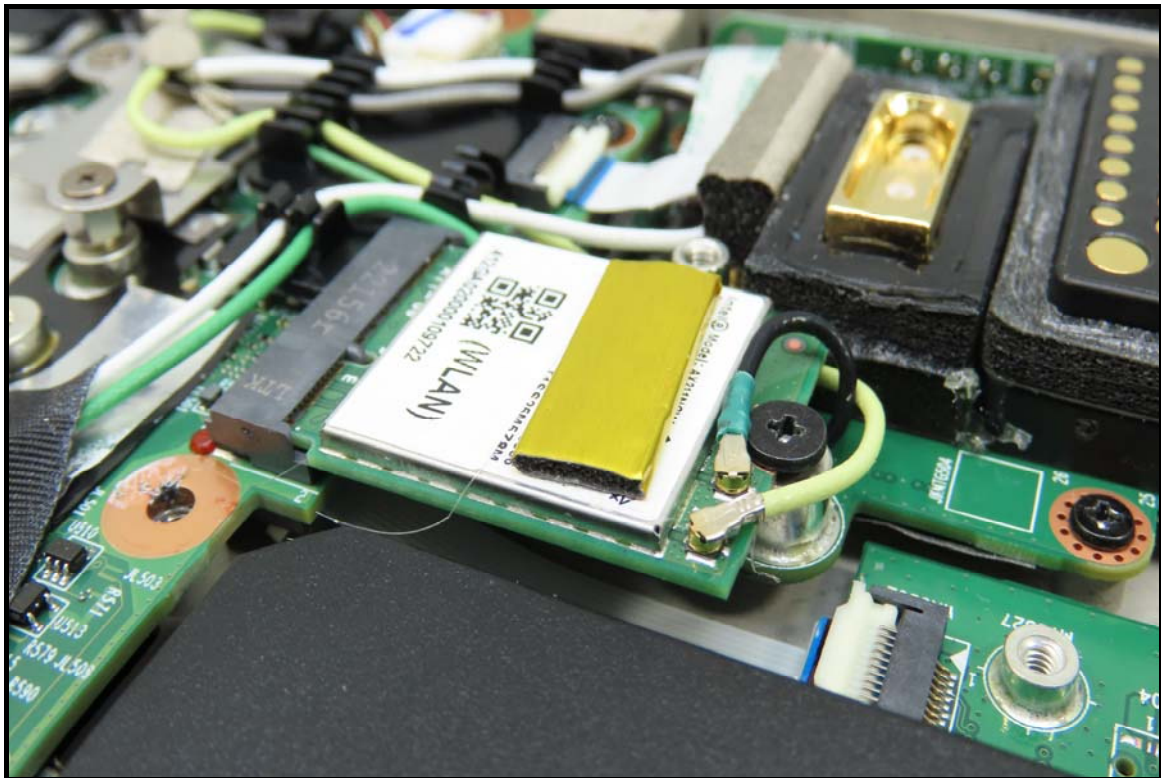

### End-product

(Brand: Getac / Model: V110, V110G7, V110Y (Y= 10 characters, Y can be 0 to 9, A to Z, a to z, “/”, “\”, “\_”, “\_” or blank for marketing purpose))

BUREAU  
VERITAS

BUREAU  
VERITAS

BUREAU  
VERITAS