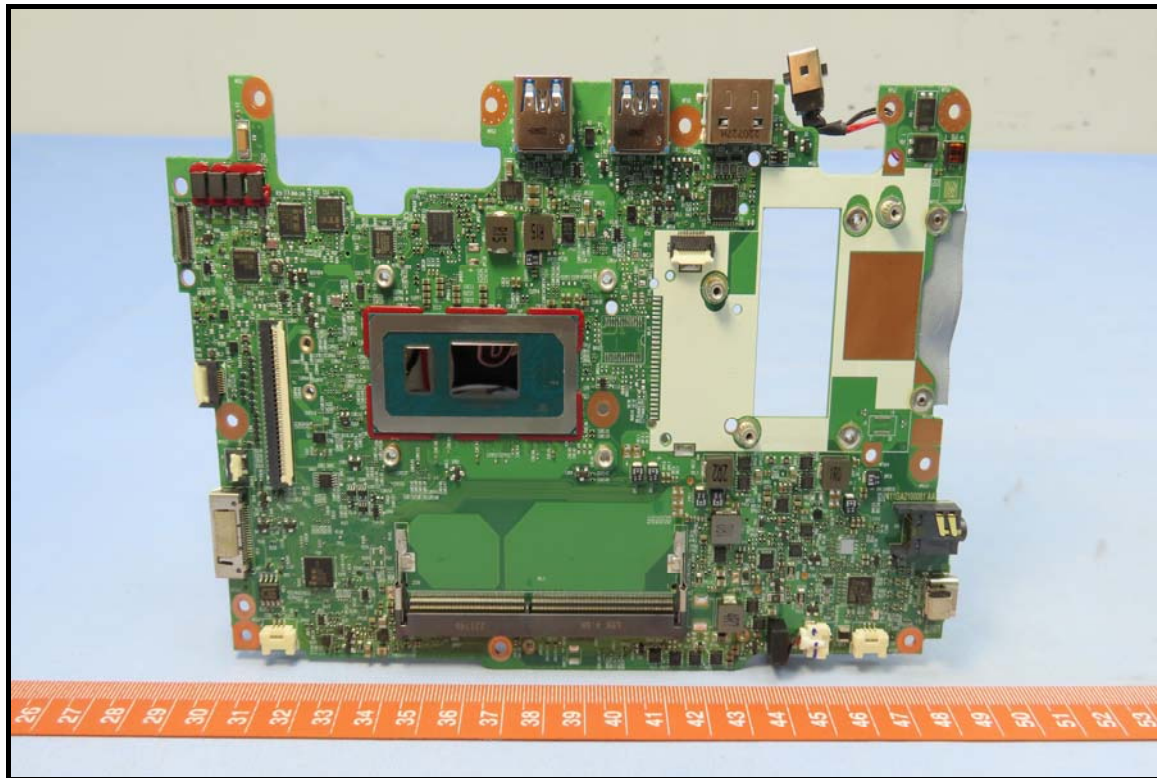

**BUREAU
VERITAS**