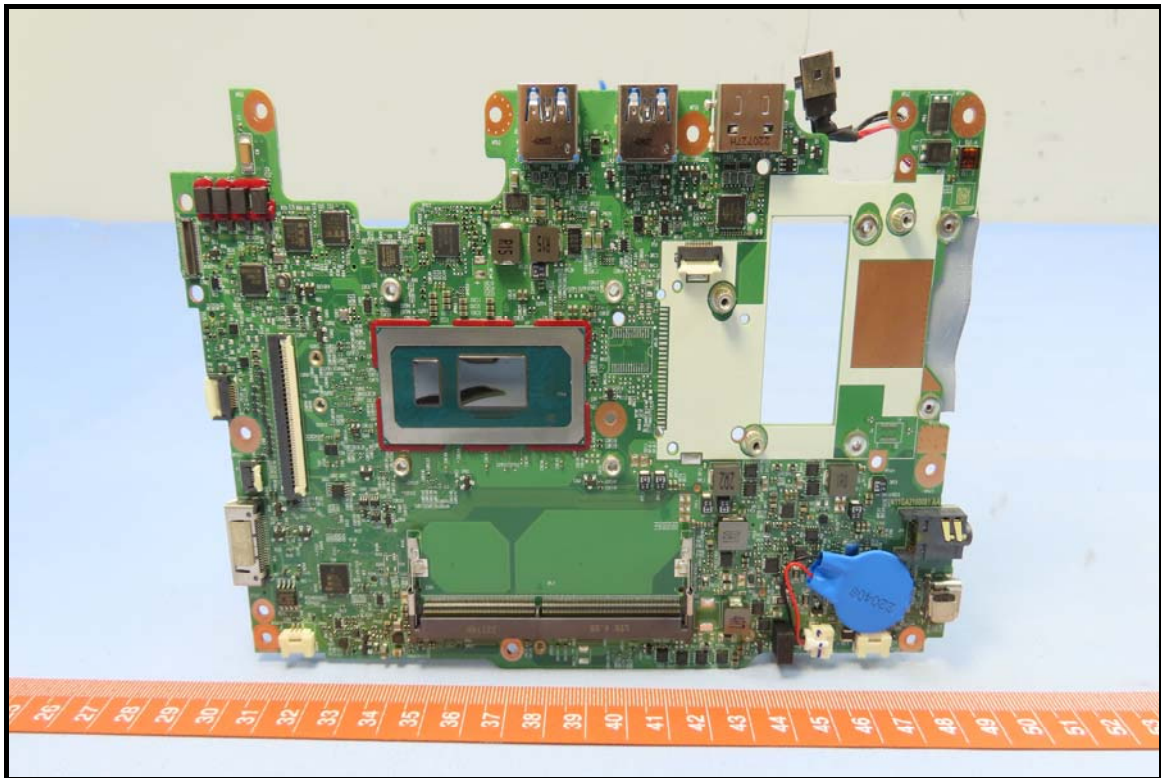

# CONSTRUCTION PHOTOS OF EUT

Brand : Getac / Model : AX211NGW

**BUREAU  
VERITAS**

### End-product

(Brand: Getac / Model: V110, V110G7, V110Y (Y= 10 characters, Y can be 0 to 9, A to Z, a to z, “/”, “\”, “\_”, “\_” or blank for marketing purpose))

BUREAU  
VERITAS

BUREAU  
VERITAS

BUREAU  
VERITAS