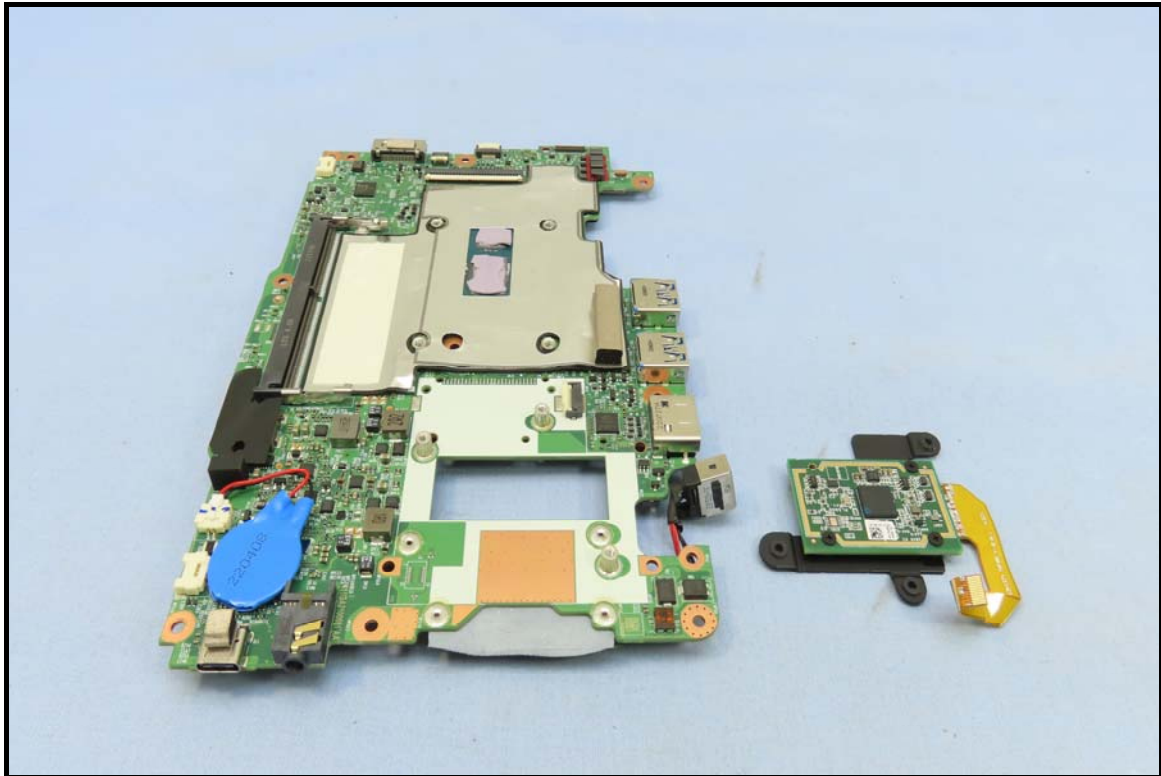

# CONSTRUCTION PHOTOS OF EUT

Brand : Getac / Model : AX211NGW

**BUREAU  
VERITAS**

### End-product

(Brand: Getac / Model: V110, V110G7, V110Y (Y= 10 characters, Y can be 0 to 9, A to Z, a to z, “/”, “\”, “\_”, “\_” or blank for marketing purpose))

BUREAU  
VERITAS

BUREAU  
VERITAS

BUREAU  
VERITAS