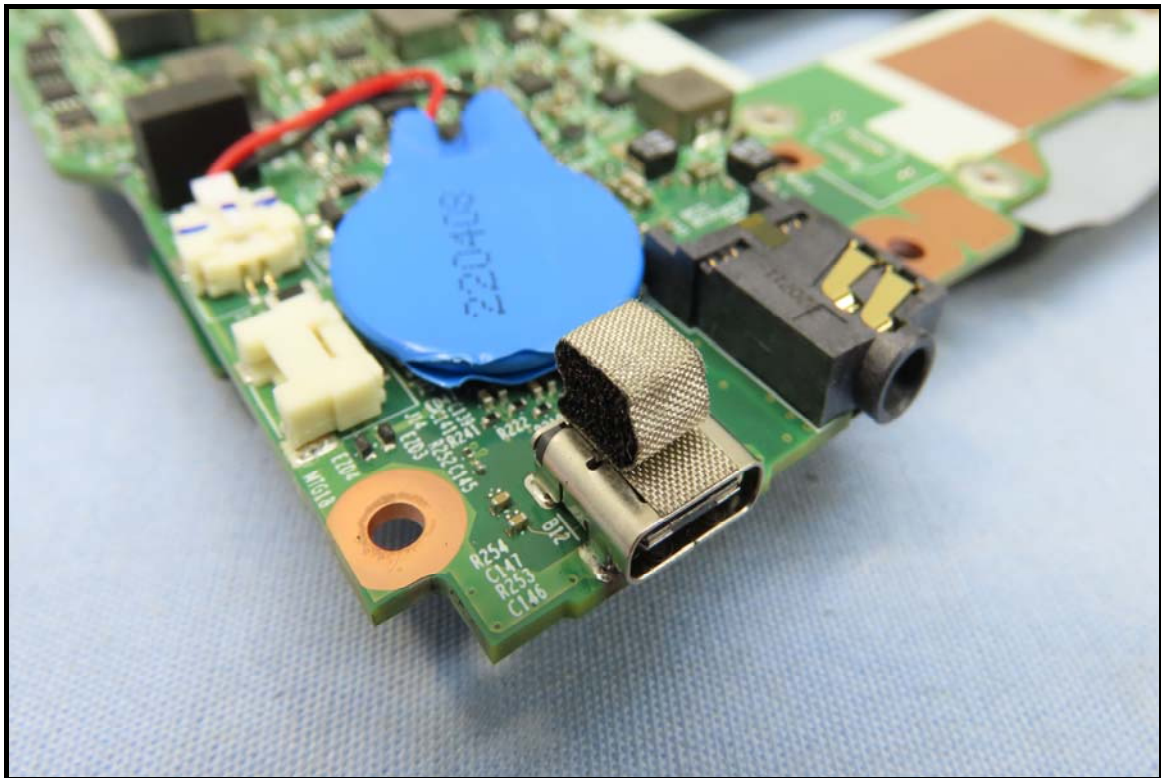

### End-product

(Brand: Getac / Model: V110, V110G7, V110Y (Y= 10 characters, Y can be 0 to 9, A to Z, a to z, “/”, “\”, “\_”, “\_” or blank for marketing purpose))

BUREAU  
VERITAS

BUREAU  
VERITAS

BUREAU  
VERITAS