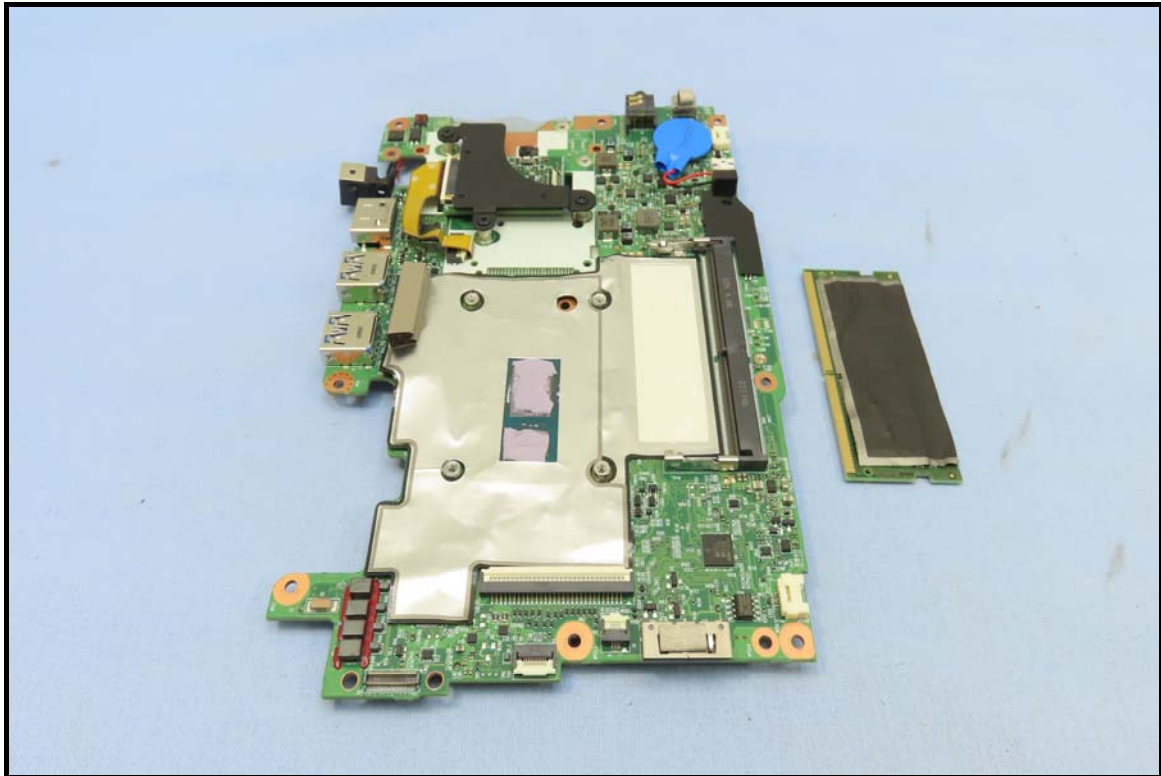

# CONSTRUCTION PHOTOS OF EUT

Brand : Getac / Model : AX211NGW

**BUREAU  
VERITAS**

### End-product

(Brand: Getac / Model: V110, V110G7, V110Y (Y= 10 characters, Y can be 0 to 9, A to Z, a to z, “/”, “\”, “\_”, “\_” or blank for marketing purpose))

BUREAU  
VERITAS

BUREAU  
VERITAS

BUREAU  
VERITAS