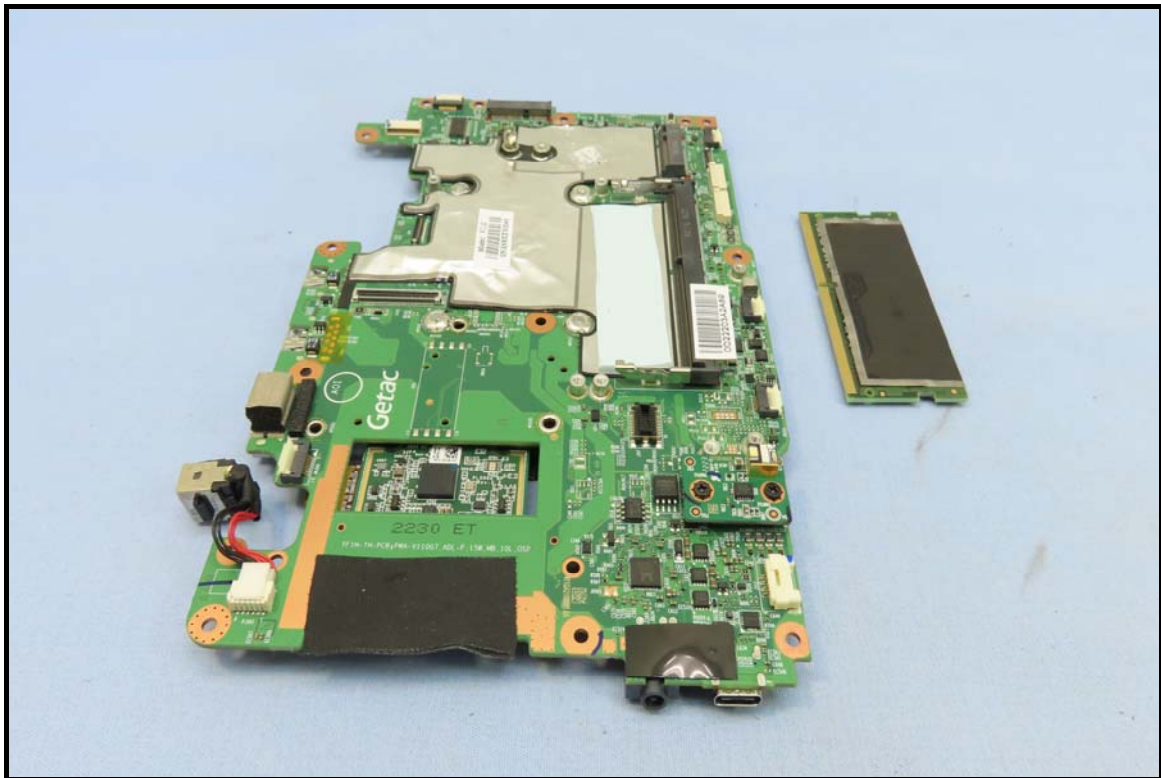

# CONSTRUCTION PHOTOS OF EUT

Brand : Getac / Model : AX211NGW

**BUREAU  
VERITAS**

### End-product

(Brand: Getac / Model: V110, V110G7, V110Y (Y= 10 characters, Y can be 0 to 9, A to Z, a to z, “/”, “\”, “\_”, “\_” or blank for marketing purpose))

BUREAU  
VERITAS

BUREAU  
VERITAS

BUREAU  
VERITAS