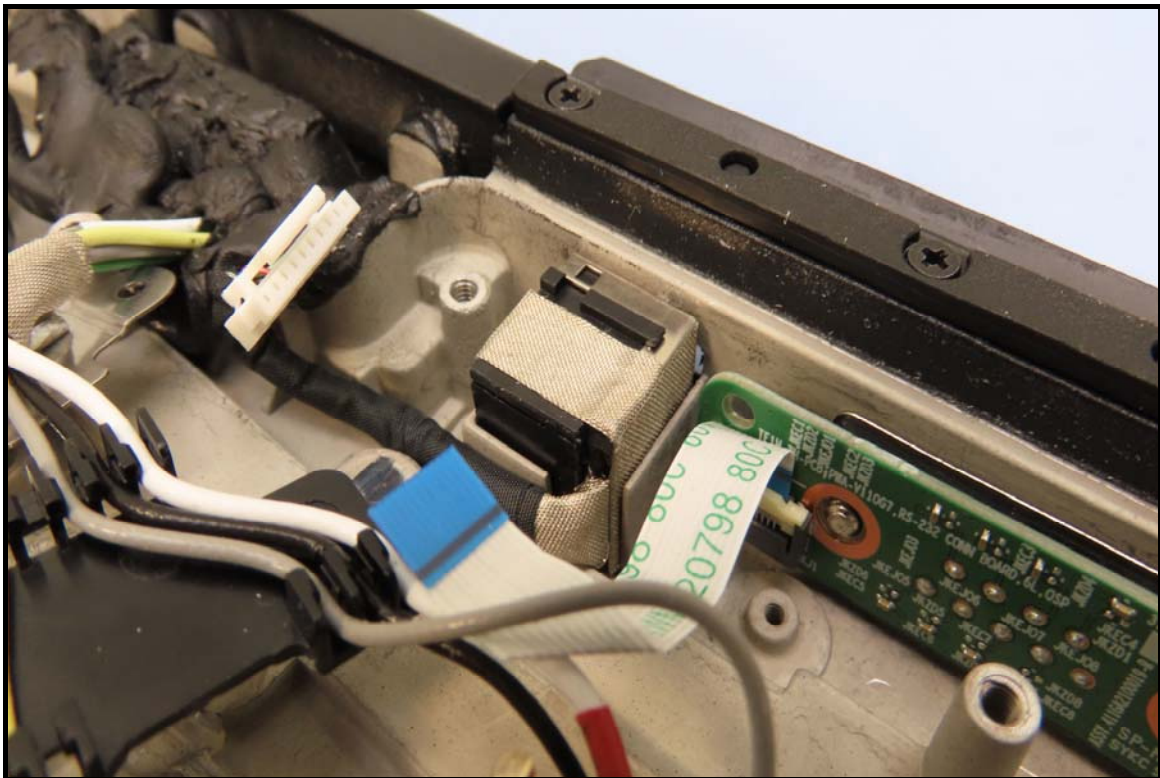

### End-product

(Brand: Getac / Model: V110, V110G7, V110Y (Y= 10 characters, Y can be 0 to 9, A to Z, a to z, “/”, “\”, “\_”, “\_” or blank for marketing purpose))

BUREAU  
VERITAS

BUREAU  
VERITAS

BUREAU  
VERITAS