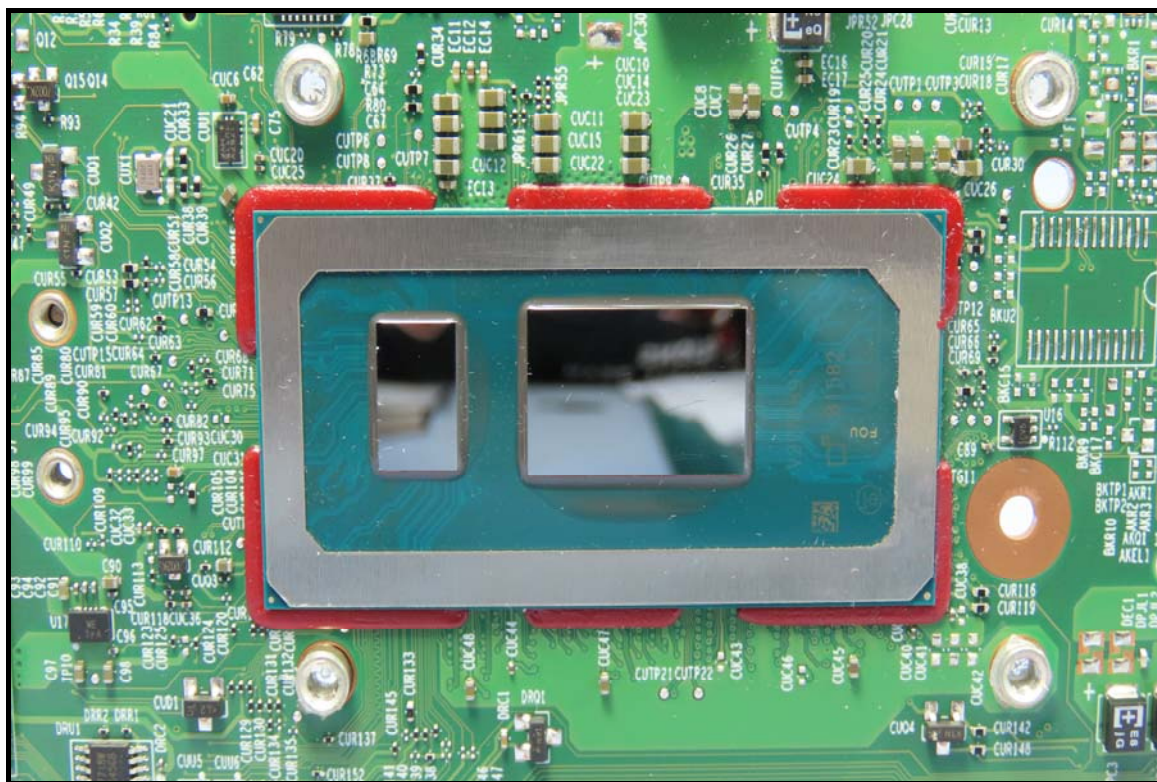

**BUREAU
VERITAS**