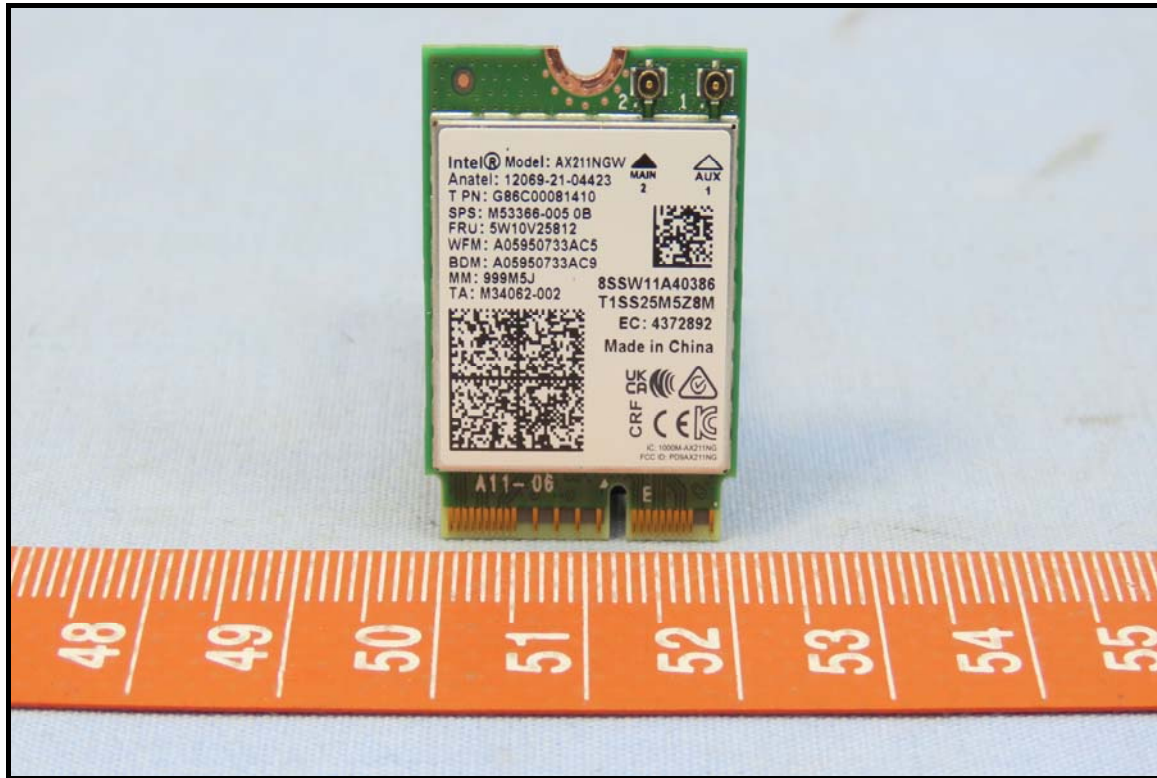

# CONSTRUCTION PHOTOS OF EUT

Brand : Getac / Model : AX211NGW

**BUREAU  
VERITAS**

### End-product

(Brand: Getac / Model: V110, V110G7, V110Y (Y= 10 characters, Y can be 0 to 9, A to Z, a to z, “/”, “\”, “\_”, “\_” or blank for marketing purpose))

BUREAU  
VERITAS

BUREAU  
VERITAS

BUREAU  
VERITAS