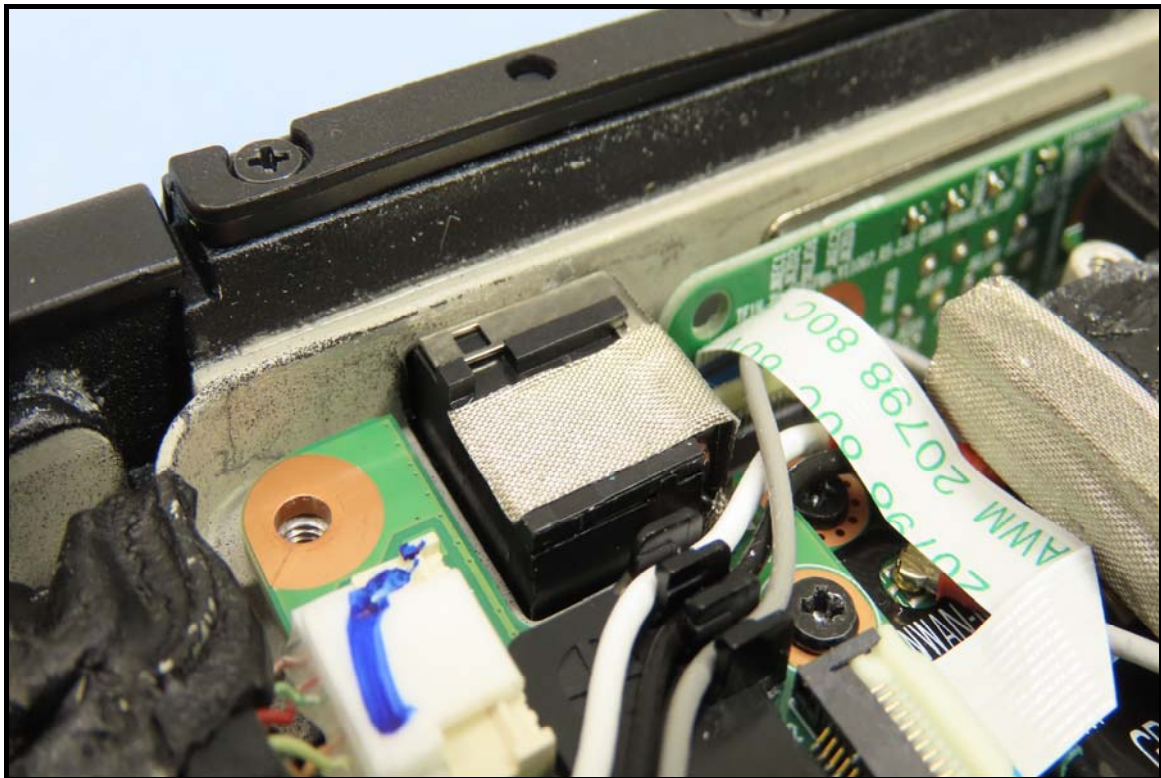

### End-product

(Brand: Getac / Model: V110, V110G7, V110Y (Y= 10 characters, Y can be 0 to 9, A to Z, a to z, “/”, “\”, “\_”, “\_” or blank for marketing purpose))

BUREAU  
VERITAS

BUREAU  
VERITAS

BUREAU  
VERITAS