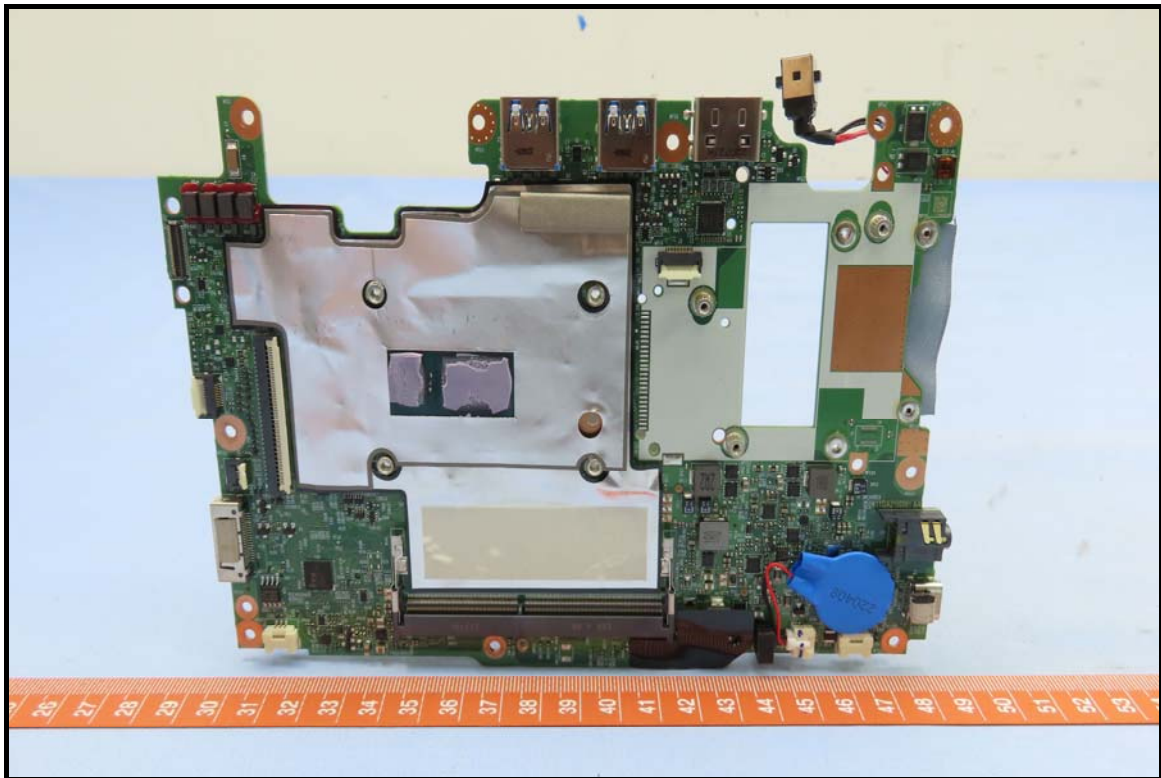

# CONSTRUCTION PHOTOS OF EUT

Brand : Getac / Model : AX211NGW

**BUREAU  
VERITAS**

### End-product

(Brand: Getac / Model: V110, V110G7, V110Y (Y= 10 characters, Y can be 0 to 9, A to Z, a to z, “/”, “\”, “\_”, “\_” or blank for marketing purpose))

BUREAU  
VERITAS

BUREAU  
VERITAS

BUREAU  
VERITAS