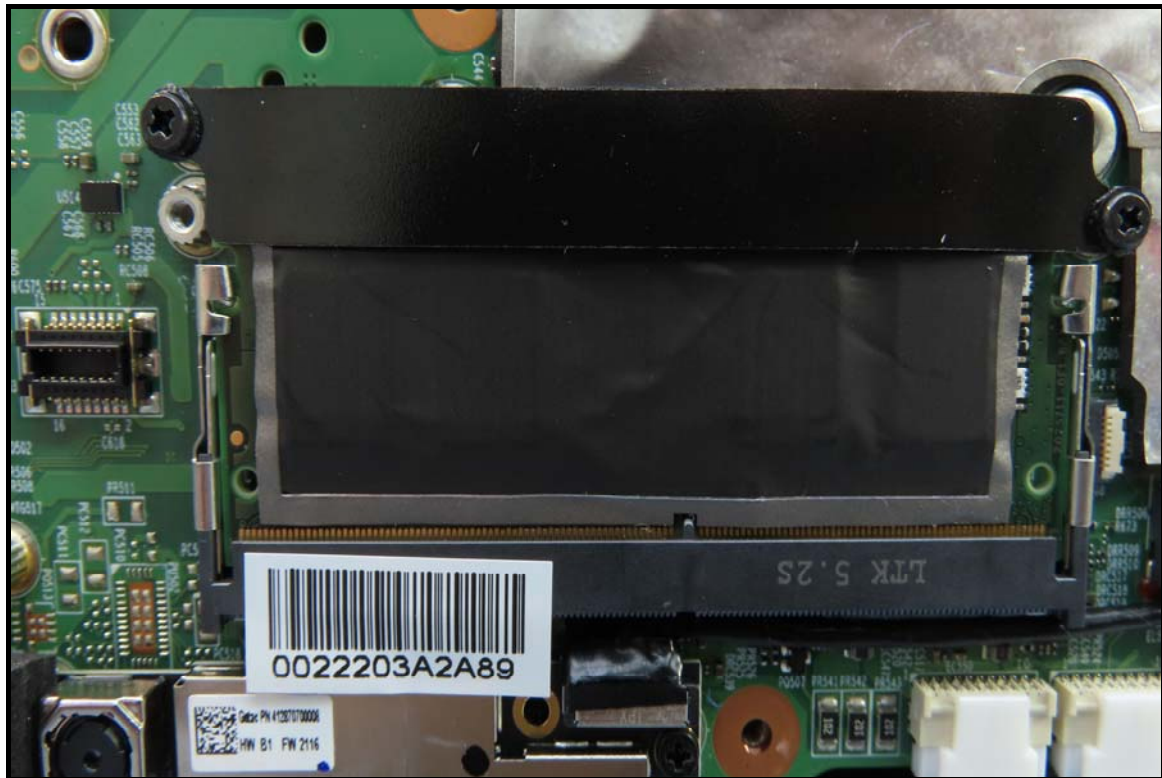

# CONSTRUCTION PHOTOS OF EUT

Brand : Getac / Model : AX211NGW

**BUREAU  
VERITAS**

### End-product

(Brand: Getac / Model: V110, V110G7, V110Y (Y= 10 characters, Y can be 0 to 9, A to Z, a to z, “/”, “\”, “\_”, “\_” or blank for marketing purpose))

BUREAU  
VERITAS

BUREAU  
VERITAS

BUREAU  
VERITAS