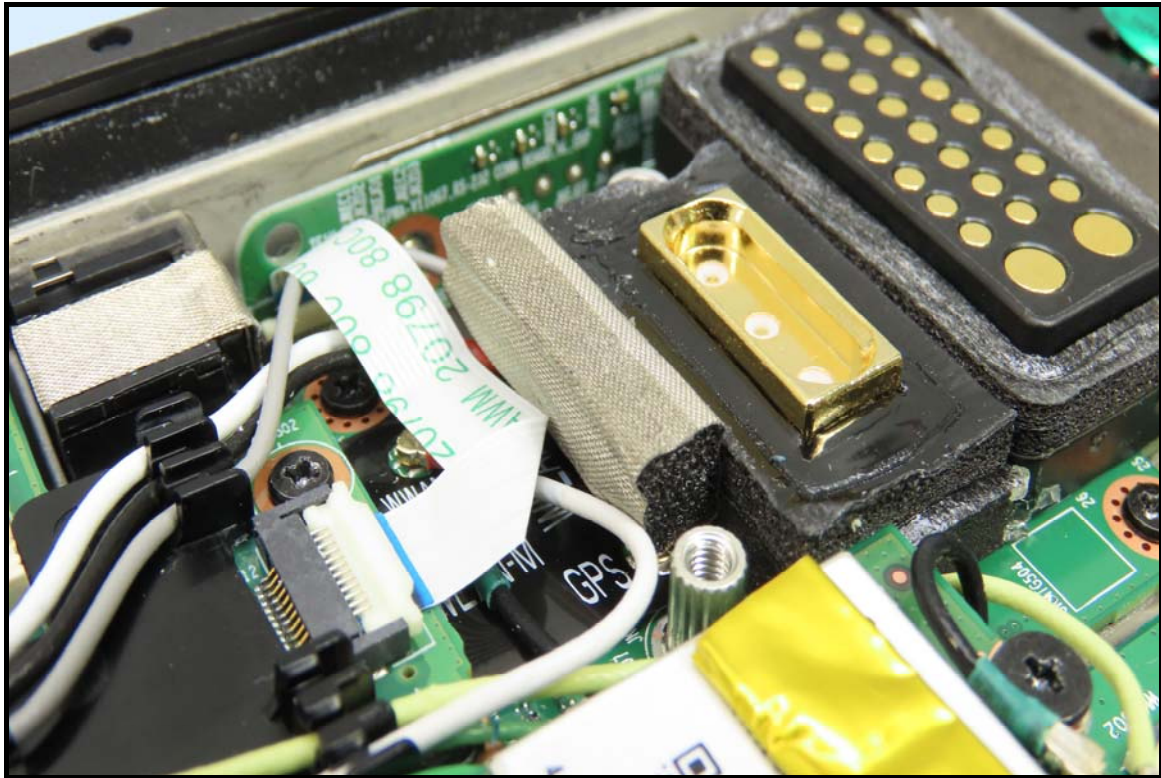

### End-product

(Brand: Getac / Model: V110, V110G7, V110Y (Y= 10 characters, Y can be 0 to 9, A to Z, a to z, “/”, “\”, “\_”, “\_” or blank for marketing purpose))

BUREAU  
VERITAS

BUREAU  
VERITAS

BUREAU  
VERITAS