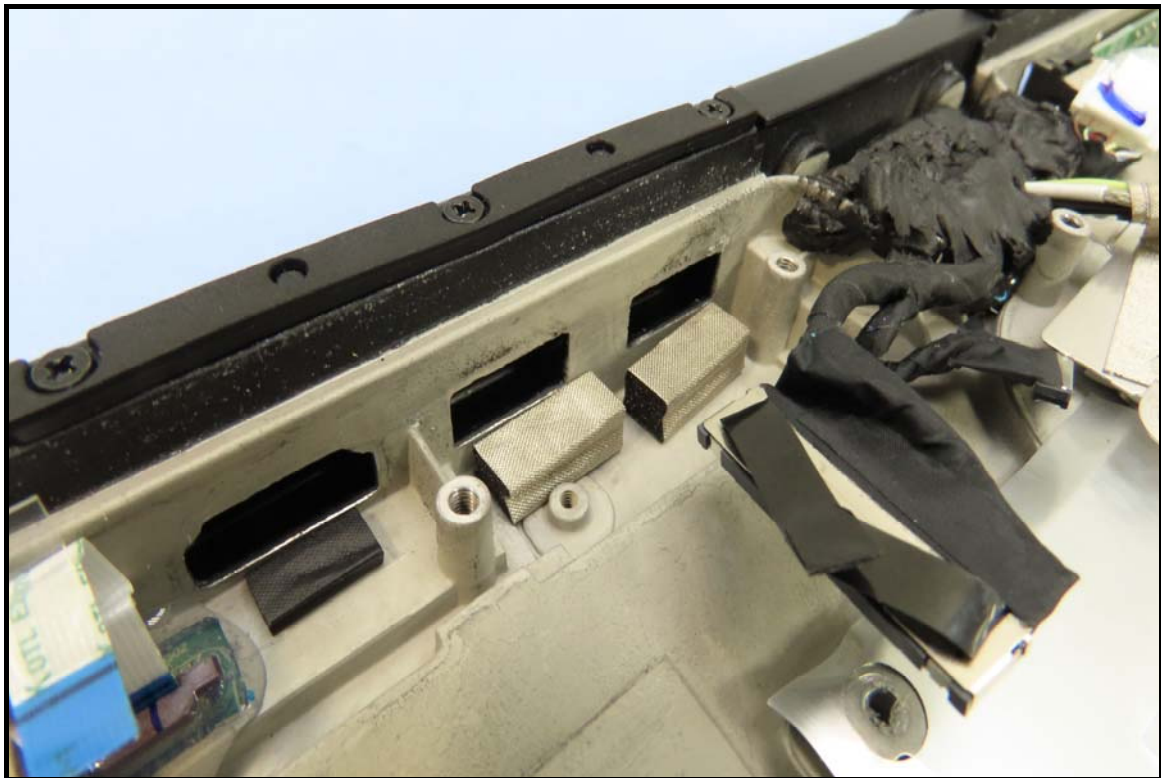

### End-product

(Brand: Getac / Model: V110, V110G7, V110Y (Y= 10 characters, Y can be 0 to 9, A to Z, a to z, “/”, “\”, “\_”, “\_” or blank for marketing purpose))

BUREAU  
VERITAS

BUREAU  
VERITAS

BUREAU  
VERITAS