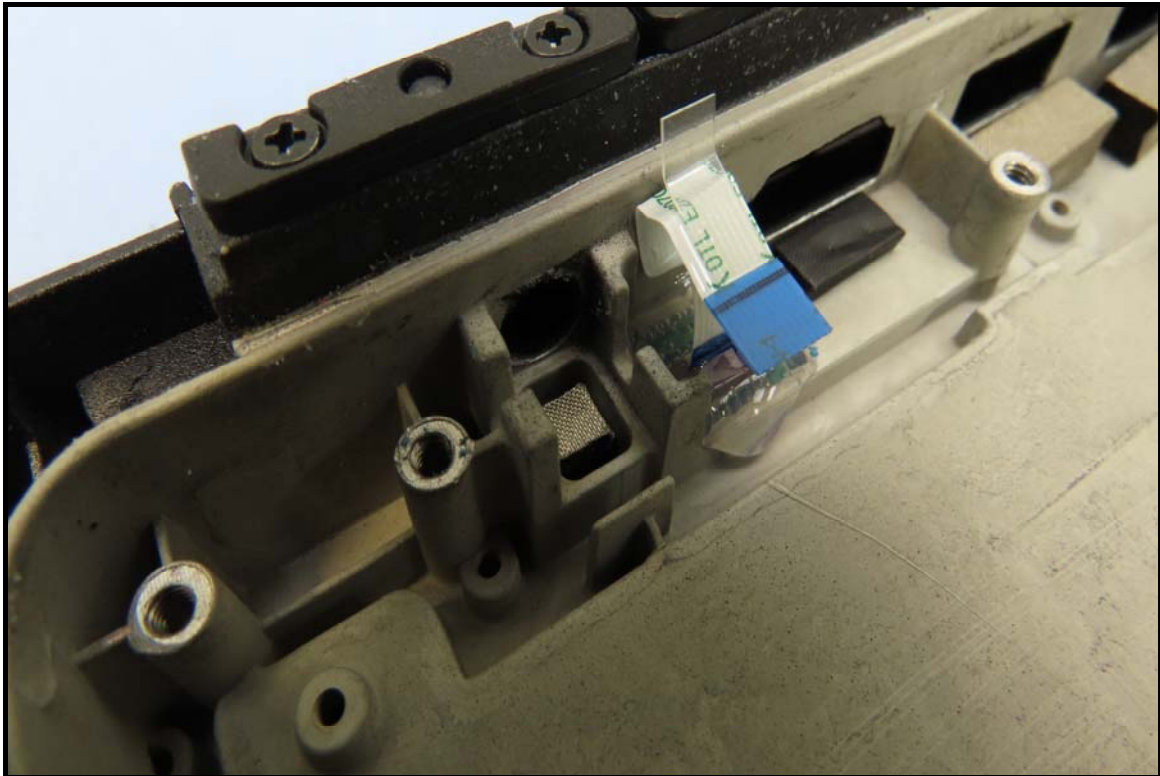

### End-product

(Brand: Getac / Model: V110, V110G7, V110Y (Y= 10 characters, Y can be 0 to 9, A to Z, a to z, “/”, “\”, “\_”, “\_” or blank for marketing purpose))

BUREAU  
VERITAS

BUREAU  
VERITAS

BUREAU  
VERITAS