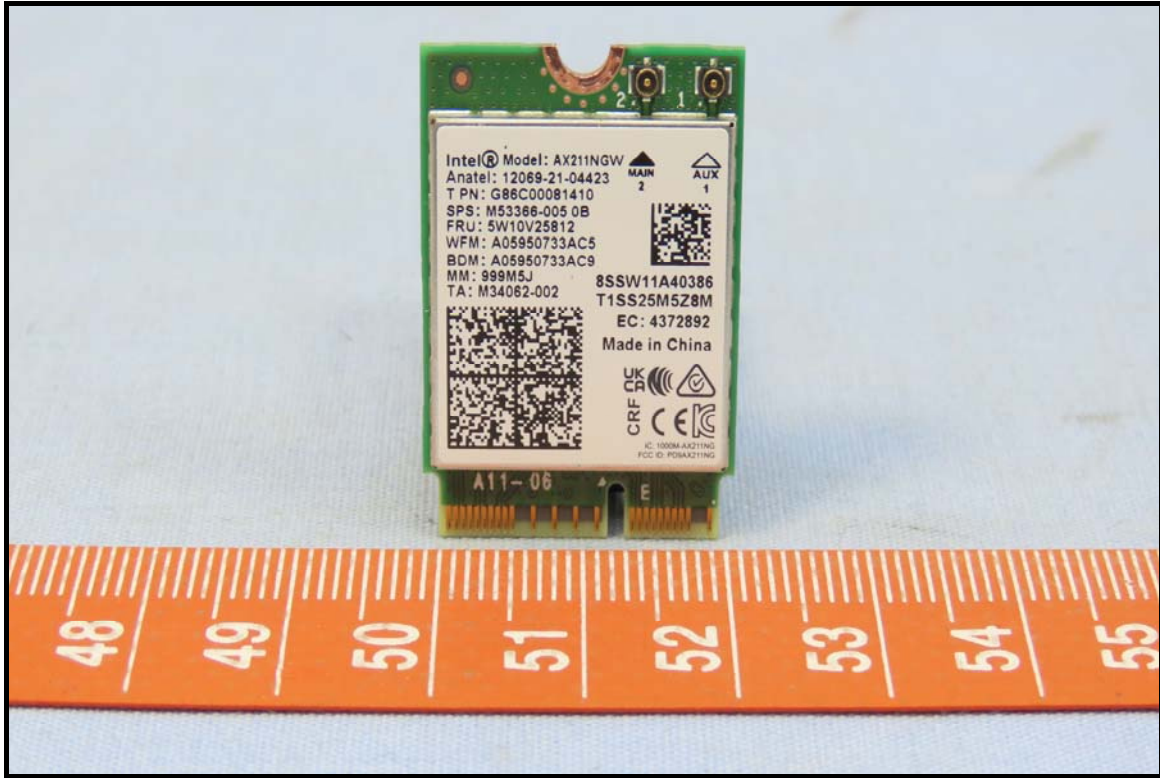

CONSTRUCTION PHOTOS OF EUT

Brand : Getac / Model : AX211NGW

**BUREAU
VERITAS**

End-product

(Brand: Getac / Model: V110, V110G7, V110Y (Y= 10 characters, Y can be 0 to 9, A to Z, a to z, “/”, “\”, “_”, “_” or blank for marketing purpose))