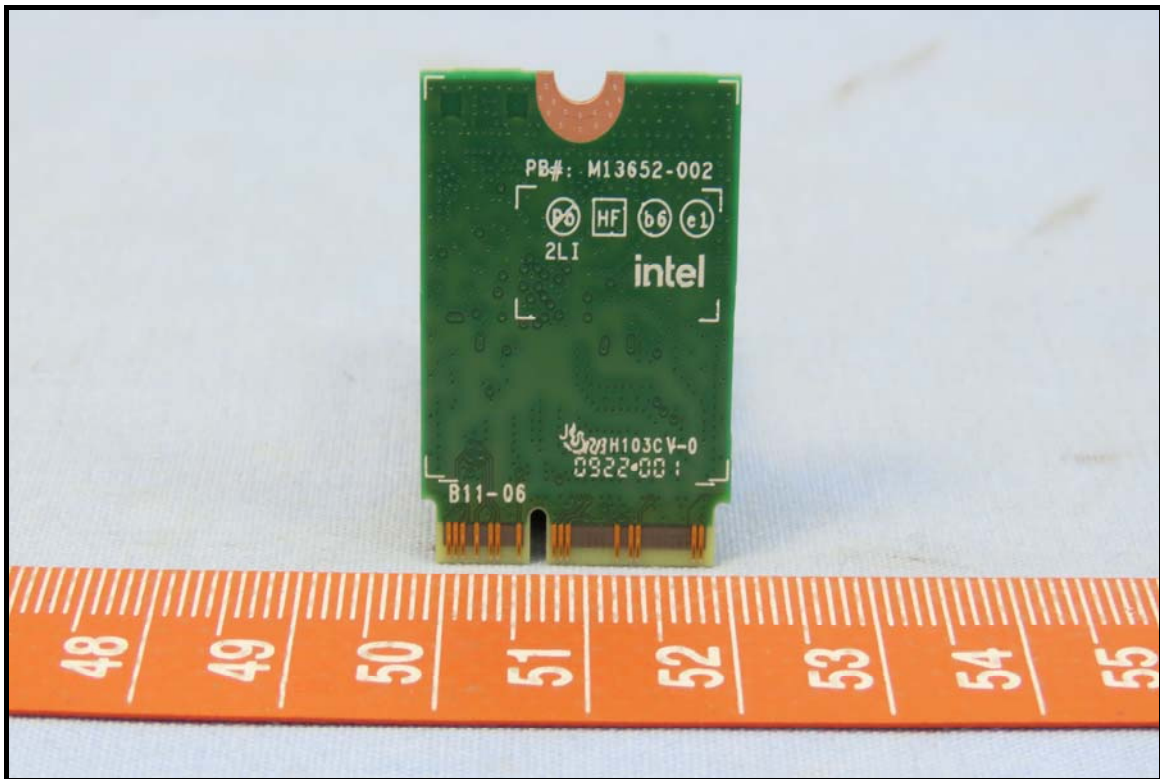

CONSTRUCTION PHOTOS OF EUT

Brand : Getac / Model : AX211NGW

**BUREAU
VERITAS**

End-product

(Brand: Getac / Model: V110, V110G7, V110Y (Y= 10 characters, Y can be 0 to 9, A to Z, a to z, “/”, “\”, “_”, “_” or blank for marketing purpose))