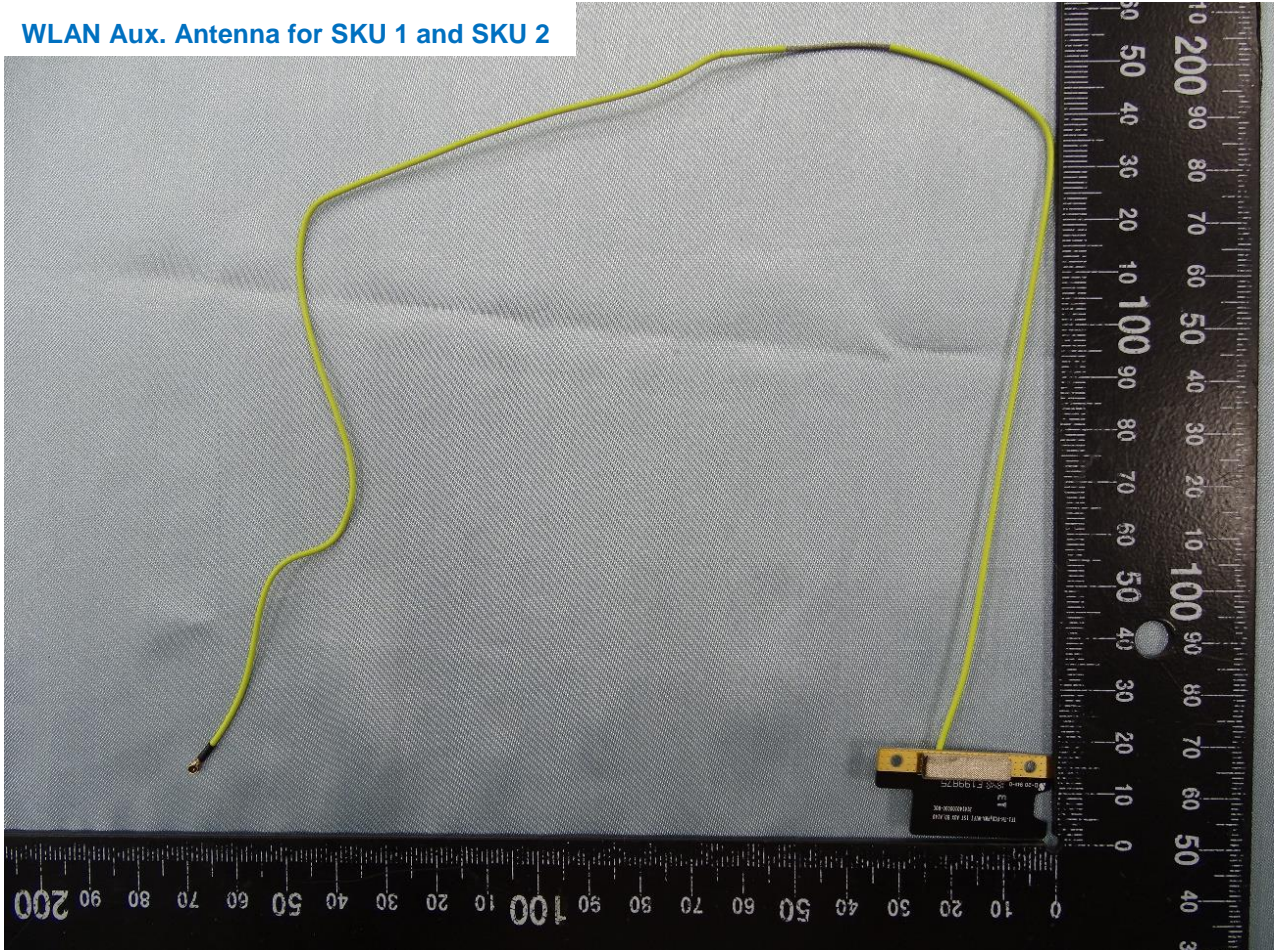

Host: Tablet PC (Brand Name: Getac / Model Name: A140,A140G2)

WLAN Aux. Antenna for SKU 1 and SKU 2

Host: Tablet PC (Brand Name: Getac / Model Name: A140,A140G2)

Host: Tablet PC (Brand Name: Getac / Model Name: A140,A140G2)