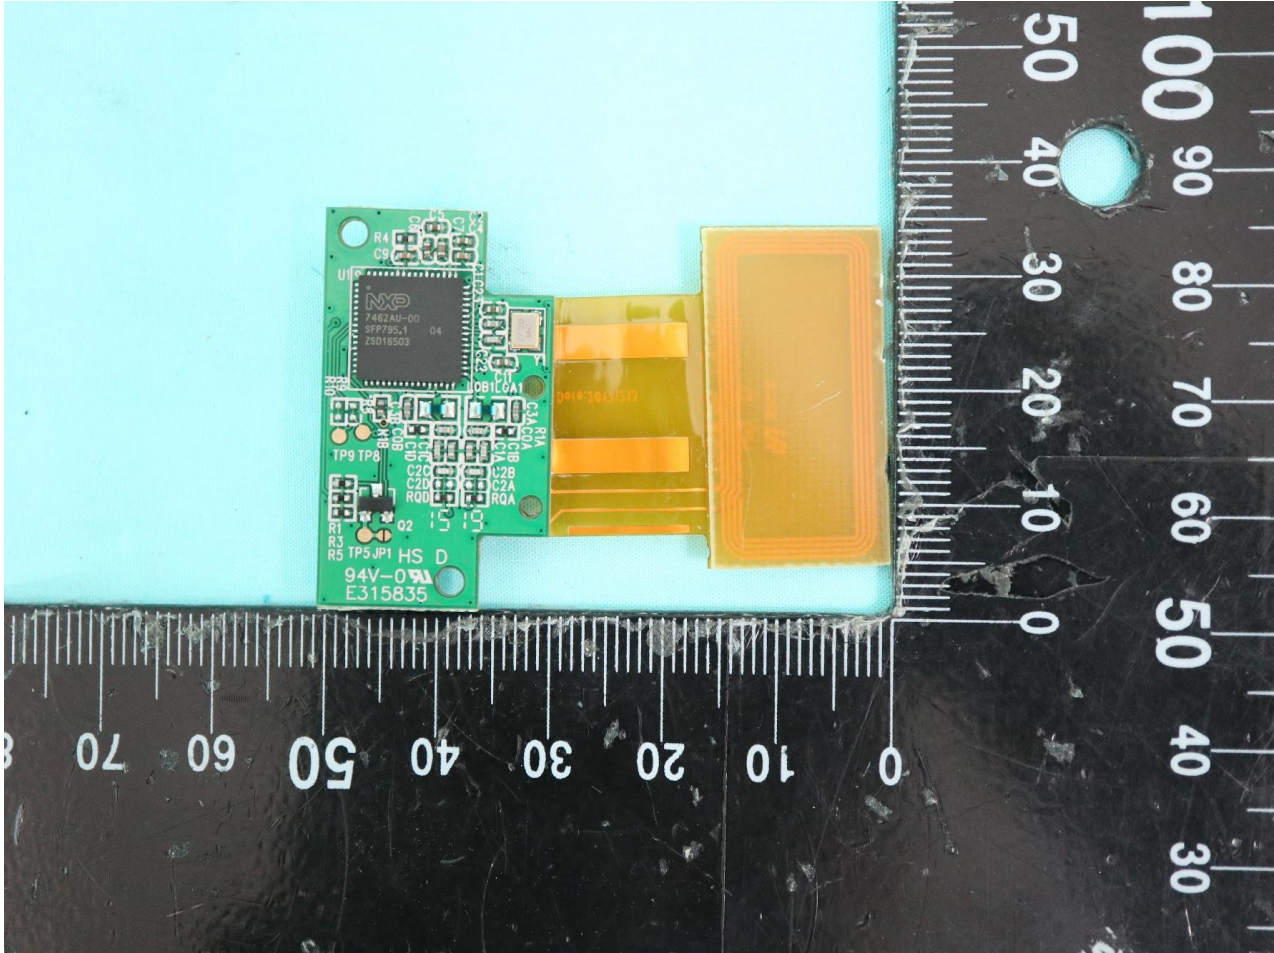

Host: Tablet PC (Brand Name: Getac / Model Name: A140,A140G2)

WLAN Aux. Antenna for SKU 1 and SKU 2

Host: Tablet PC (Brand Name: Getac / Model Name: A140,A140G2)

Host: Tablet PC (Brand Name: Getac / Model Name: A140,A140G2)

GPS Antenna for SKU 2

Host: Tablet PC (Brand Name: Getac / Model Name: A140,A140G2)

Host: Tablet PC (Brand Name: Getac / Model Name: A140,A140G2)

RFID Antenna for SKU 2

Host: Tablet PC (Brand Name: Getac / Model Name: A140,A140G2)