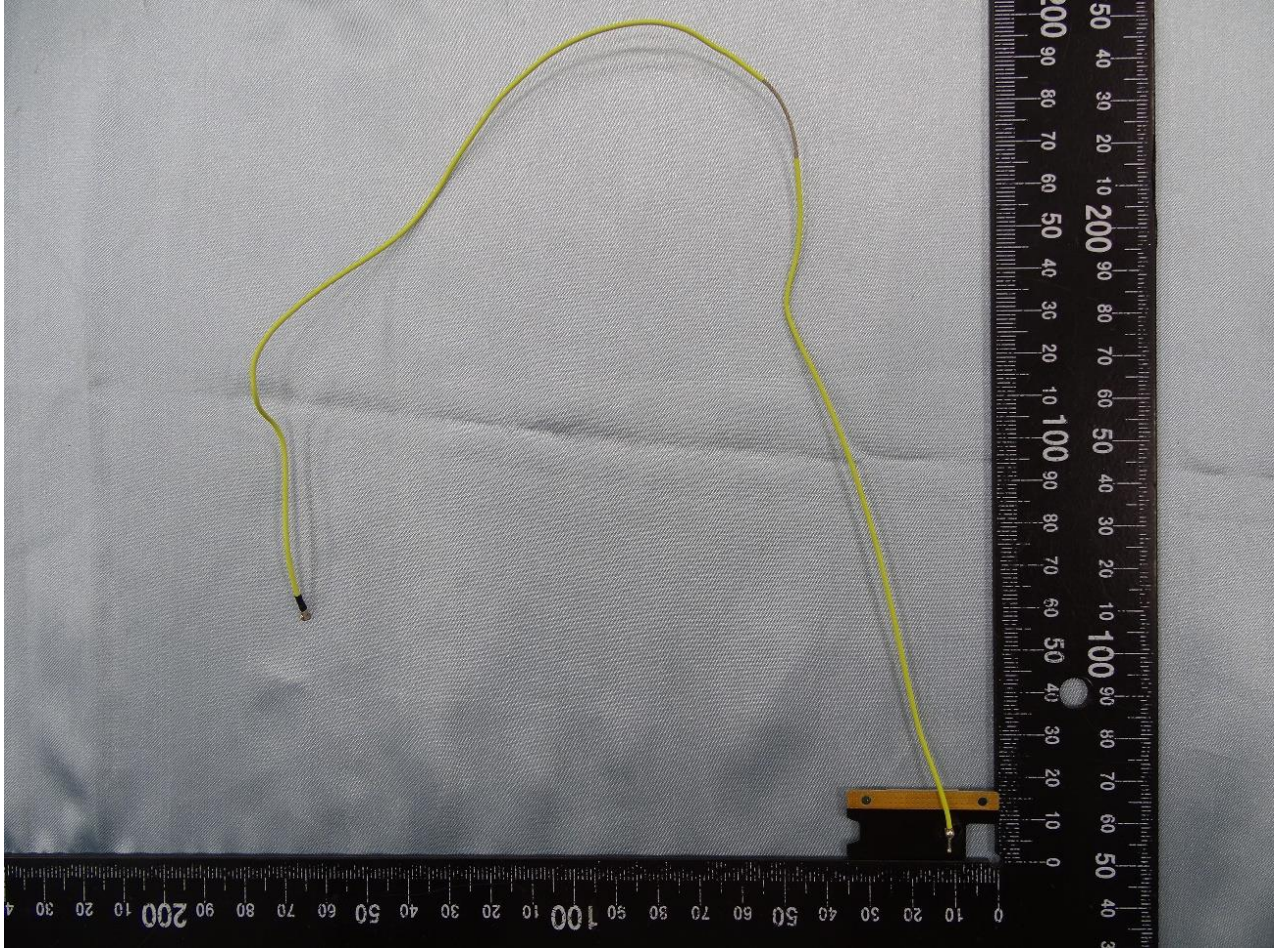

Host: Tablet PC (Brand Name: Getac / Model Name: A140,A140G2)

WLAN Aux. Antenna for SKU 1 and SKU 2

Host: Tablet PC (Brand Name: Getac / Model Name: A140,A140G2)

Host: Tablet PC (Brand Name: Getac / Model Name: A140,A140G2)