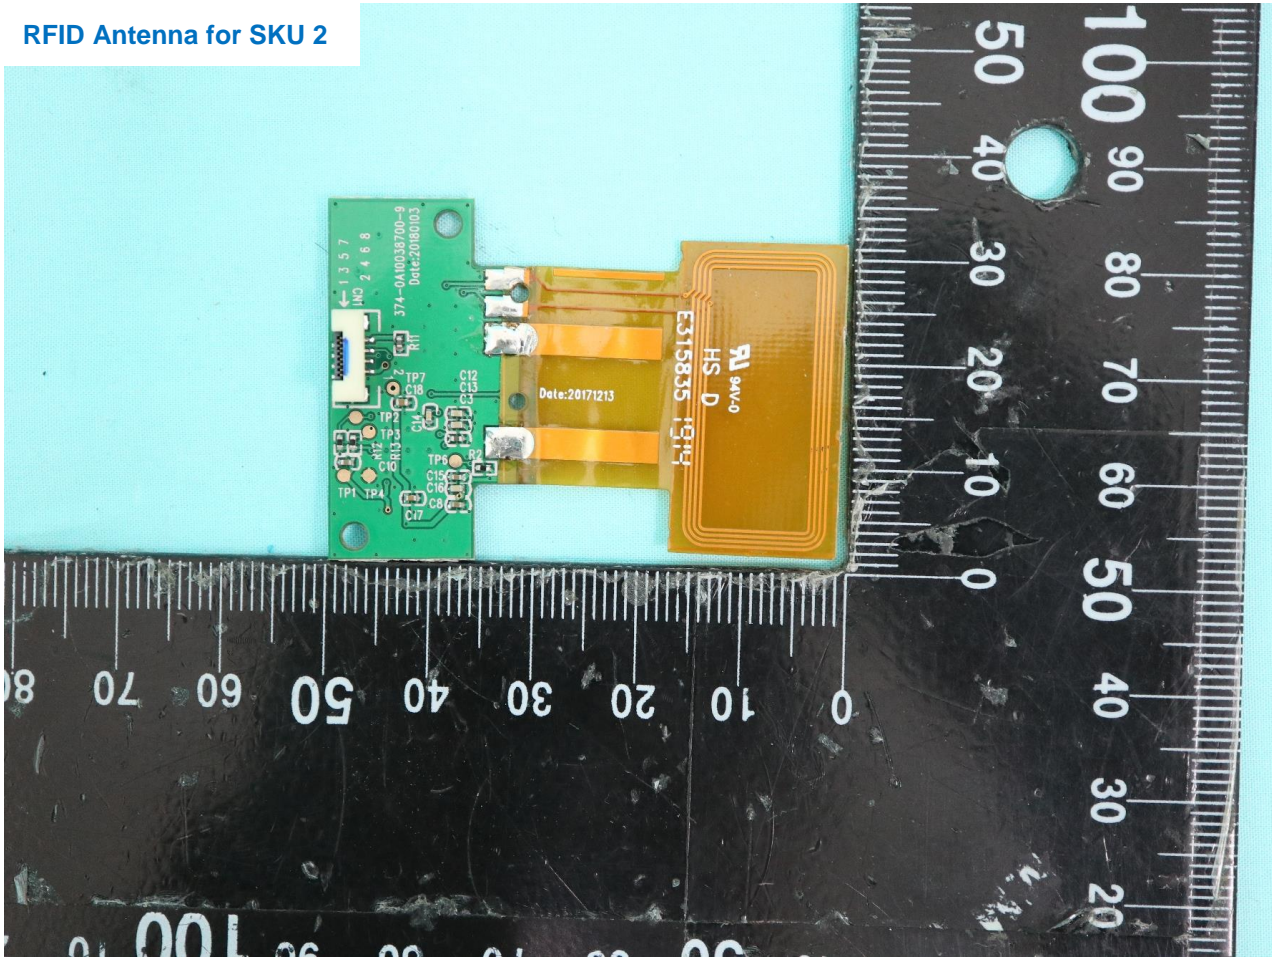

Host: Tablet PC (Brand Name: Getac / Model Name: A140,A140G2)

WLAN Aux. Antenna for SKU 1 and SKU 2

Host: Tablet PC (Brand Name: Getac / Model Name: A140,A140G2)

Host: Tablet PC (Brand Name: Getac / Model Name: A140,A140G2)

GPS Antenna for SKU 2

Host: Tablet PC (Brand Name: Getac / Model Name: A140,A140G2)

Host: Tablet PC (Brand Name: Getac / Model Name: A140,A140G2)

RFID Antenna for SKU 2

Host: Tablet PC (Brand Name: Getac / Model Name: A140,A140G2)