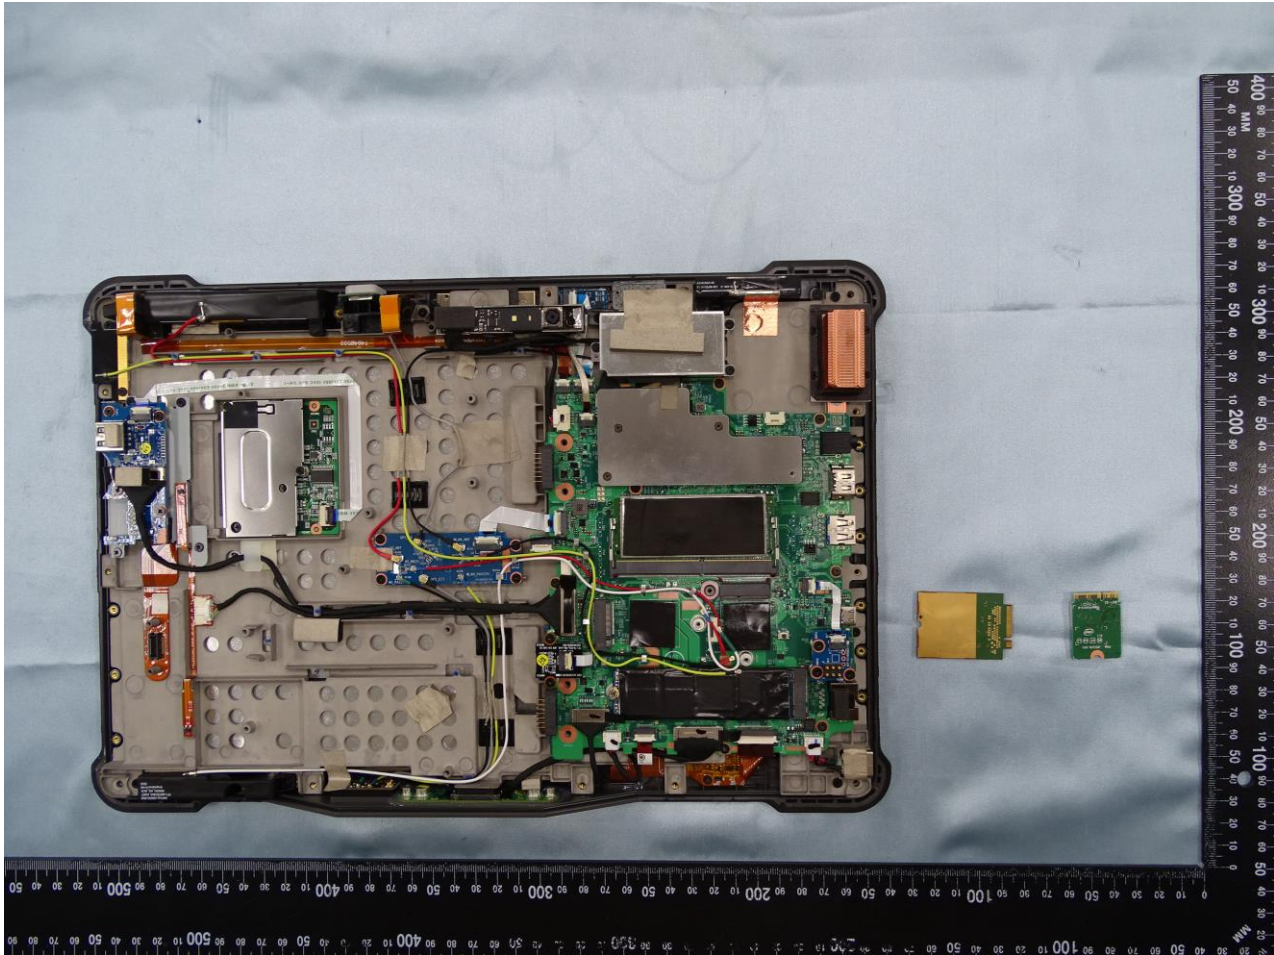

4. Internal Photograph of the Host

Host: Tablet PC (Brand Name: Getac / Model Name: A140,A140G2)

Host: Tablet PC (Brand Name: Getac / Model Name: A140,A140G2)

SKU 2

Host: Tablet PC (Brand Name: Getac / Model Name: A140,A140G2)

Host: Tablet PC (Brand Name: Getac / Model Name: A140,A140G2)

SKU 1

Host: Tablet PC (Brand Name: Getac / Model Name: A140,A140G2)

Host: Tablet PC (Brand Name: Getac / Model Name: A140,A140G2)

SKU 2

Host: Tablet PC (Brand Name: Getac / Model Name: A140,A140G2)

Host: Tablet PC (Brand Name: Getac / Model Name: A140,A140G2)

WWAN Main Antenna for SKU 1 and SKU 2

Host: Tablet PC (Brand Name: Getac / Model Name: A140,A140G2)

Host: Tablet PC (Brand Name: Getac / Model Name: A140,A140G2)