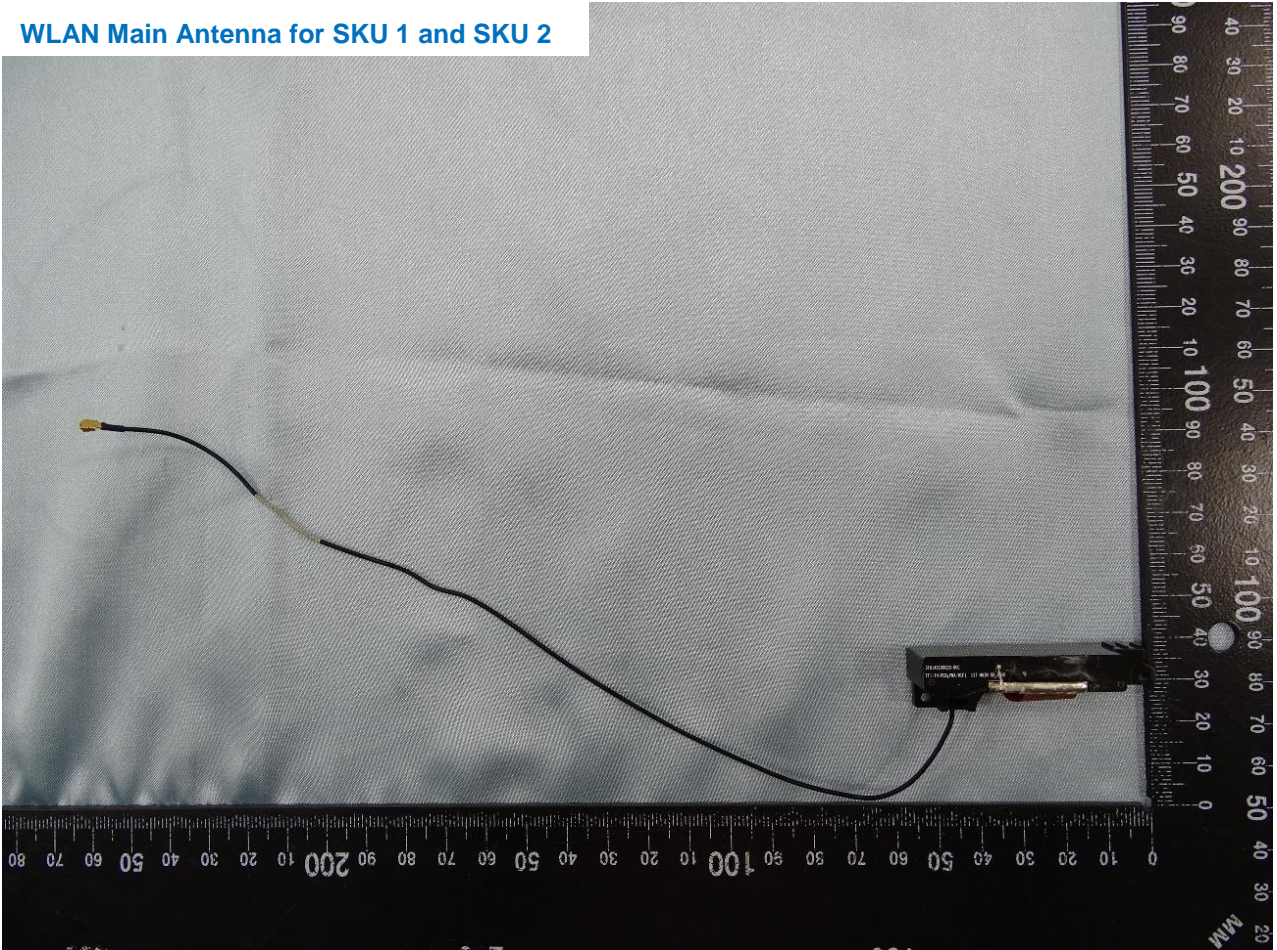

WWAN Aux. Antenna for SKU 1 and SKU 2

Host: Tablet PC (Brand Name: Getac / Model Name: A140,A140G2)

Host: Tablet PC (Brand Name: Getac / Model Name: A140,A140G2)

WLAN Main Antenna for SKU 1 and SKU 2

Host: Tablet PC (Brand Name: Getac / Model Name: A140,A140G2)