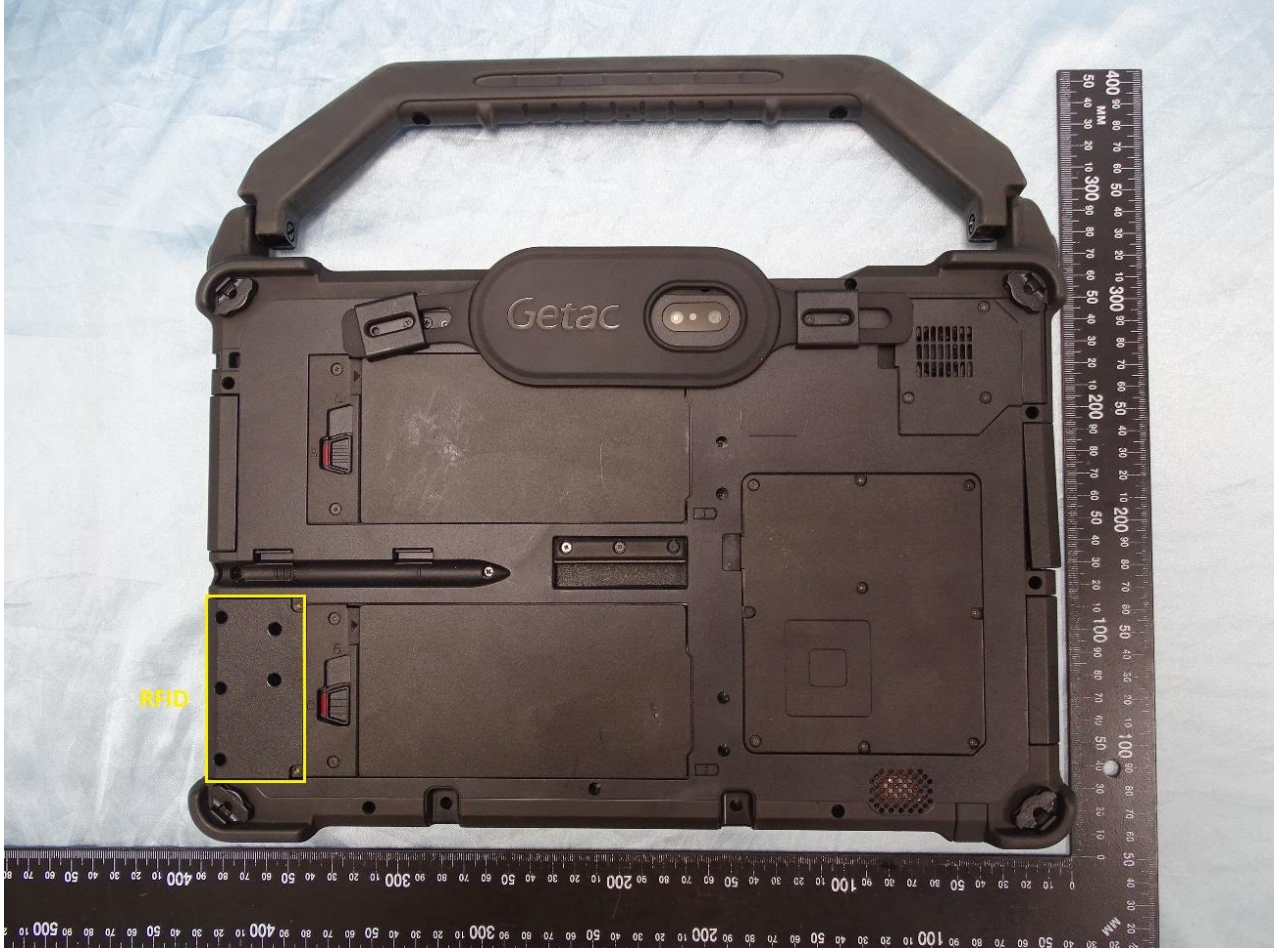

4. Internal Photograph of the Host

Host: Tablet PC (Brand Name: Getac / Model Name: A140,A140G2)

Host: Tablet PC (Brand Name: Getac / Model Name: A140,A140G2)

SKU 2

Host: Tablet PC (Brand Name: Getac / Model Name: A140,A140G2)

Host: Tablet PC (Brand Name: Getac / Model Name: A140,A140G2)

SKU 1

Host: Tablet PC (Brand Name: Getac / Model Name: A140,A140G2)

Host: Tablet PC (Brand Name: Getac / Model Name: A140,A140G2)

SKU 2

Host: Tablet PC (Brand Name: Getac / Model Name: A140,A140G2)

Host: Tablet PC (Brand Name: Getac / Model Name: A140,A140G2)

WWAN Main Antenna for SKU 1 and SKU 2

Host: Tablet PC (Brand Name: Getac / Model Name: A140,A140G2)

Host: Tablet PC (Brand Name: Getac / Model Name: A140,A140G2)