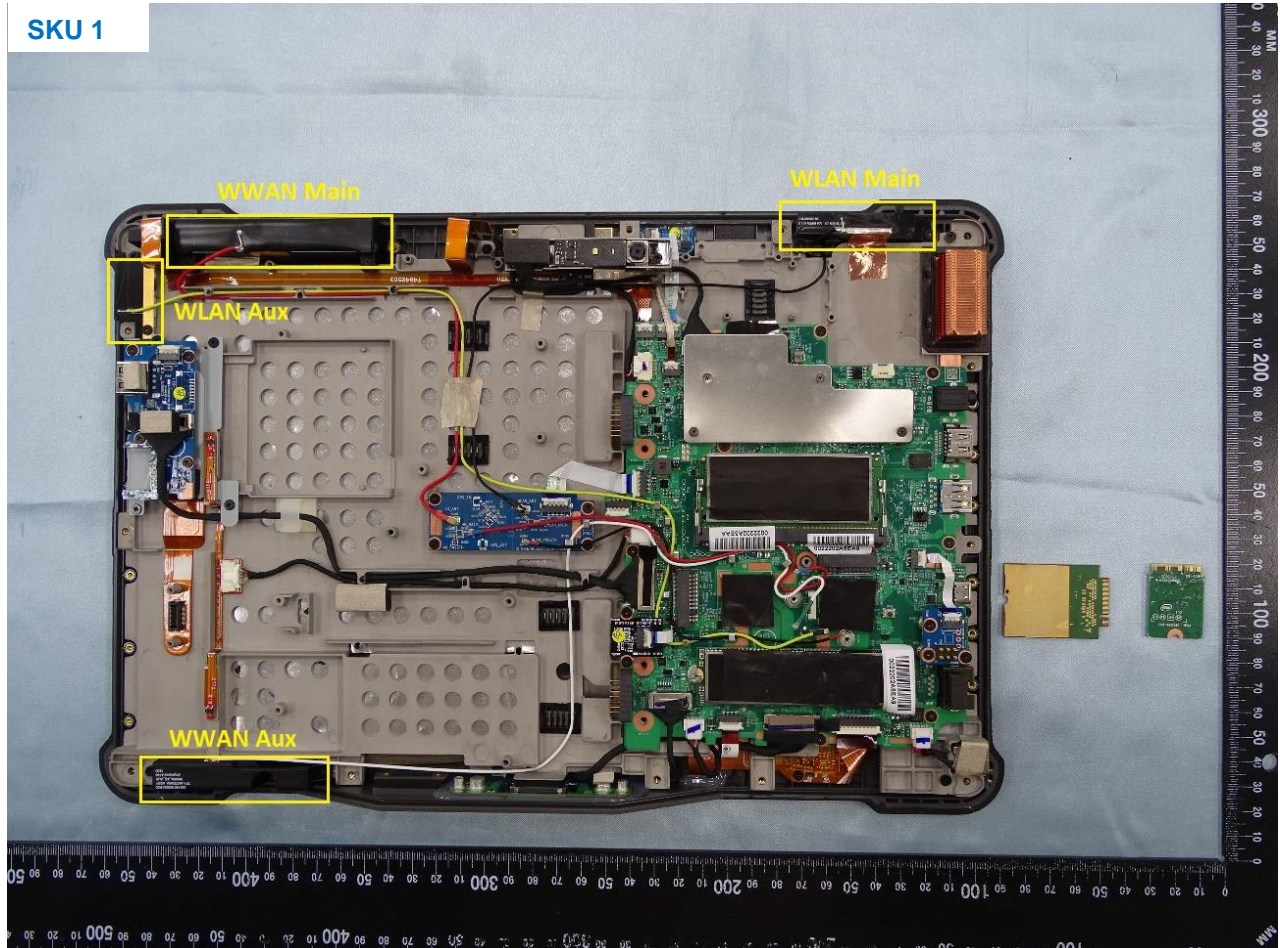

4. Internal Photograph of the Host

Host: Tablet PC (Brand Name: Getac / Model Name: A140,A140G2)

Host: Tablet PC (Brand Name: Getac / Model Name: A140,A140G2)

SKU 2

Host: Tablet PC (Brand Name: Getac / Model Name: A140,A140G2)

Host: Tablet PC (Brand Name: Getac / Model Name: A140,A140G2)

SKU 1

Host: Tablet PC (Brand Name: Getac / Model Name: A140,A140G2)

Host: Tablet PC (Brand Name: Getac / Model Name: A140,A140G2)

SKU 2

Host: Tablet PC (Brand Name: Getac / Model Name: A140,A140G2)

Host: Tablet PC (Brand Name: Getac / Model Name: A140,A140G2)

WWAN Main Antenna for SKU 1 and SKU 2

Host: Tablet PC (Brand Name: Getac / Model Name: A140,A140G2)

Host: Tablet PC (Brand Name: Getac / Model Name: A140,A140G2)