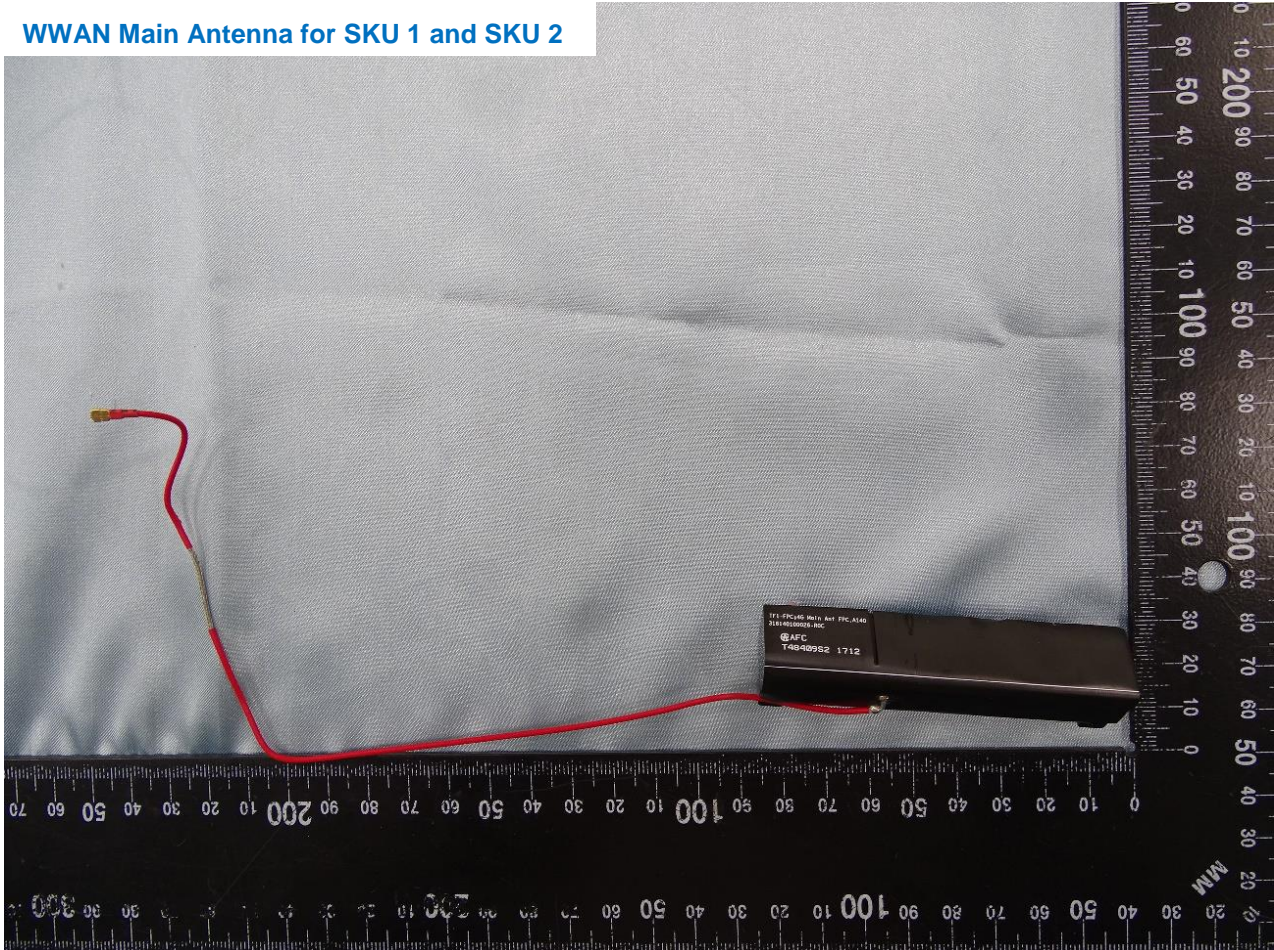

Host: Tablet PC (Brand Name: Getac / Model Name: A140,A140G2)

WWAN Main Antenna for SKU 1 and SKU 2