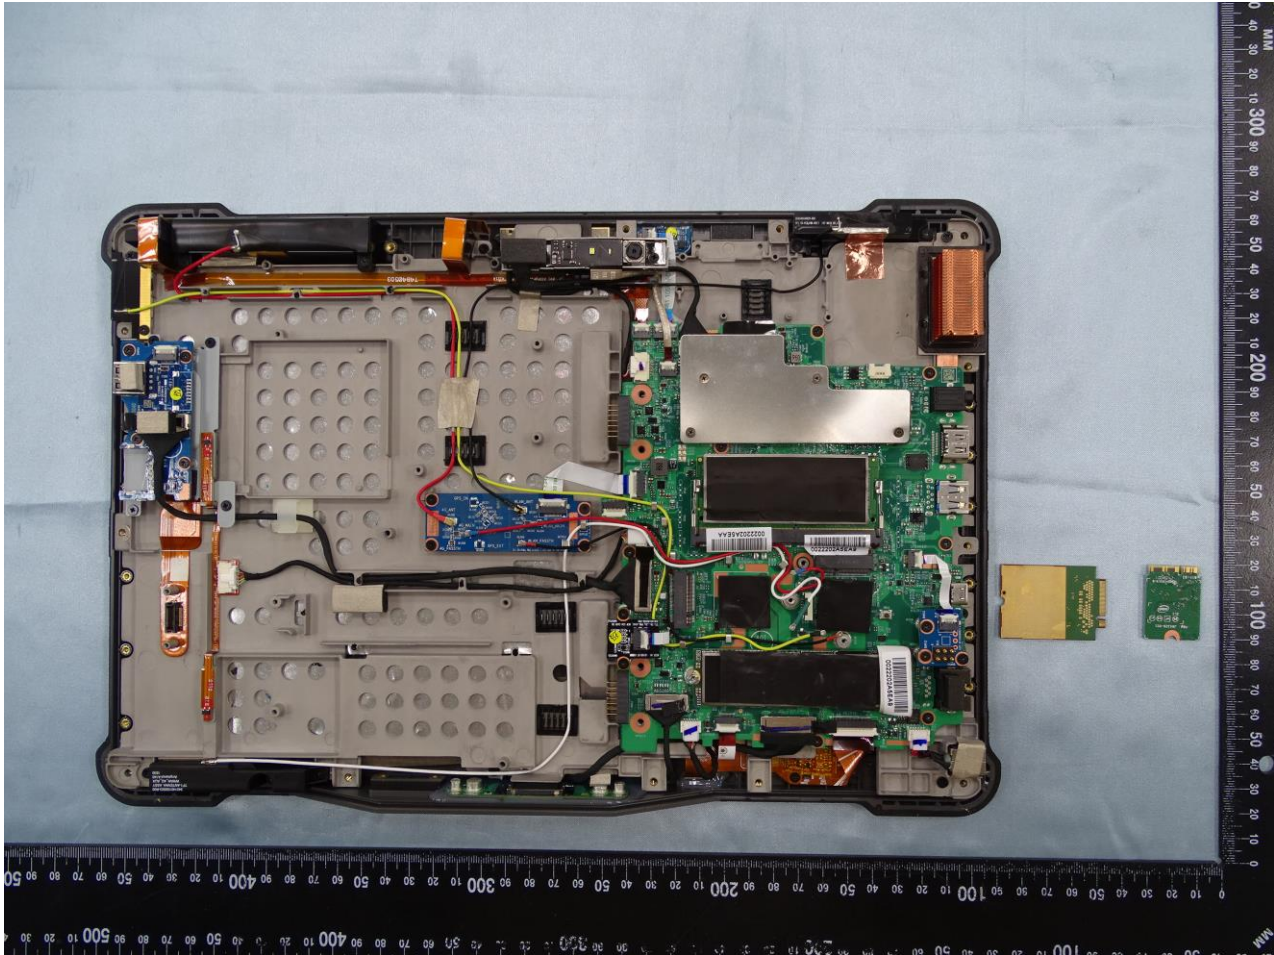

4. Internal Photograph of the Host

Host: Tablet PC (Brand Name: Getac / Model Name: A140,A140G2)

Host: Tablet PC (Brand Name: Getac / Model Name: A140,A140G2)

SKU 2

Host: Tablet PC (Brand Name: Getac / Model Name: A140,A140G2)

Host: Tablet PC (Brand Name: Getac / Model Name: A140,A140G2)

SKU 1

Host: Tablet PC (Brand Name: Getac / Model Name: A140,A140G2)

Host: Tablet PC (Brand Name: Getac / Model Name: A140,A140G2)

SKU 2

Host: Tablet PC (Brand Name: Getac / Model Name: A140,A140G2)

Host: Tablet PC (Brand Name: Getac / Model Name: A140,A140G2)

WWAN Main Antenna for SKU 1 and SKU 2

Host: Tablet PC (Brand Name: Getac / Model Name: A140,A140G2)

Host: Tablet PC (Brand Name: Getac / Model Name: A140,A140G2)