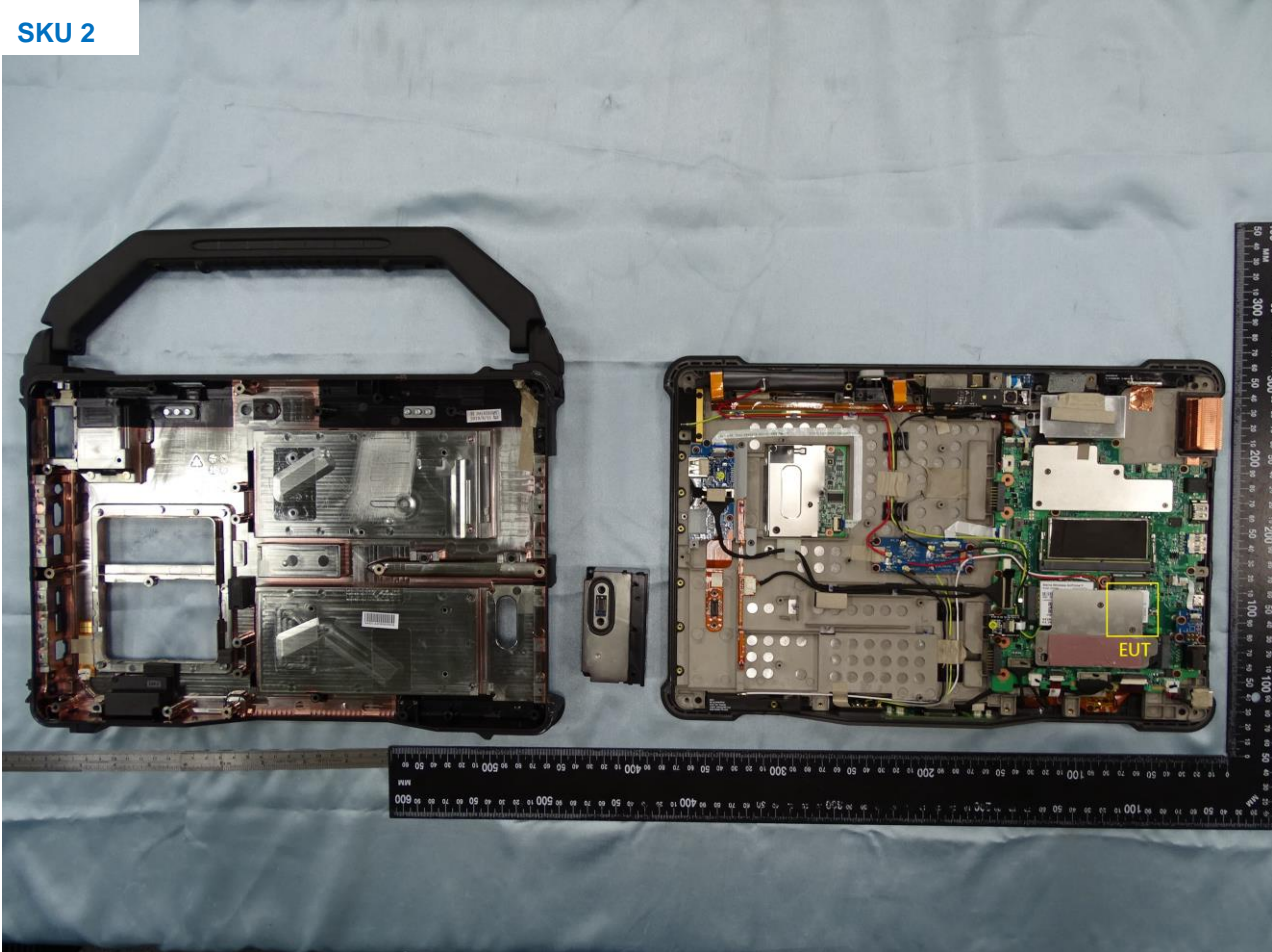

4. Internal Photograph of the Host

Host: Tablet PC (Brand Name: Getac / Model Name: A140,A140G2)

Host: Tablet PC (Brand Name: Getac / Model Name: A140,A140G2)

SKU 2

Host: Tablet PC (Brand Name: Getac / Model Name: A140,A140G2)

Host: Tablet PC (Brand Name: Getac / Model Name: A140,A140G2)

SKU 1

Host: Tablet PC (Brand Name: Getac / Model Name: A140,A140G2)

Host: Tablet PC (Brand Name: Getac / Model Name: A140,A140G2)

SKU 2

Host: Tablet PC (Brand Name: Getac / Model Name: A140,A140G2)

Host: Tablet PC (Brand Name: Getac / Model Name: A140,A140G2)

WWAN Main Antenna for SKU 1 and SKU 2

Host: Tablet PC (Brand Name: Getac / Model Name: A140,A140G2)

Host: Tablet PC (Brand Name: Getac / Model Name: A140,A140G2)