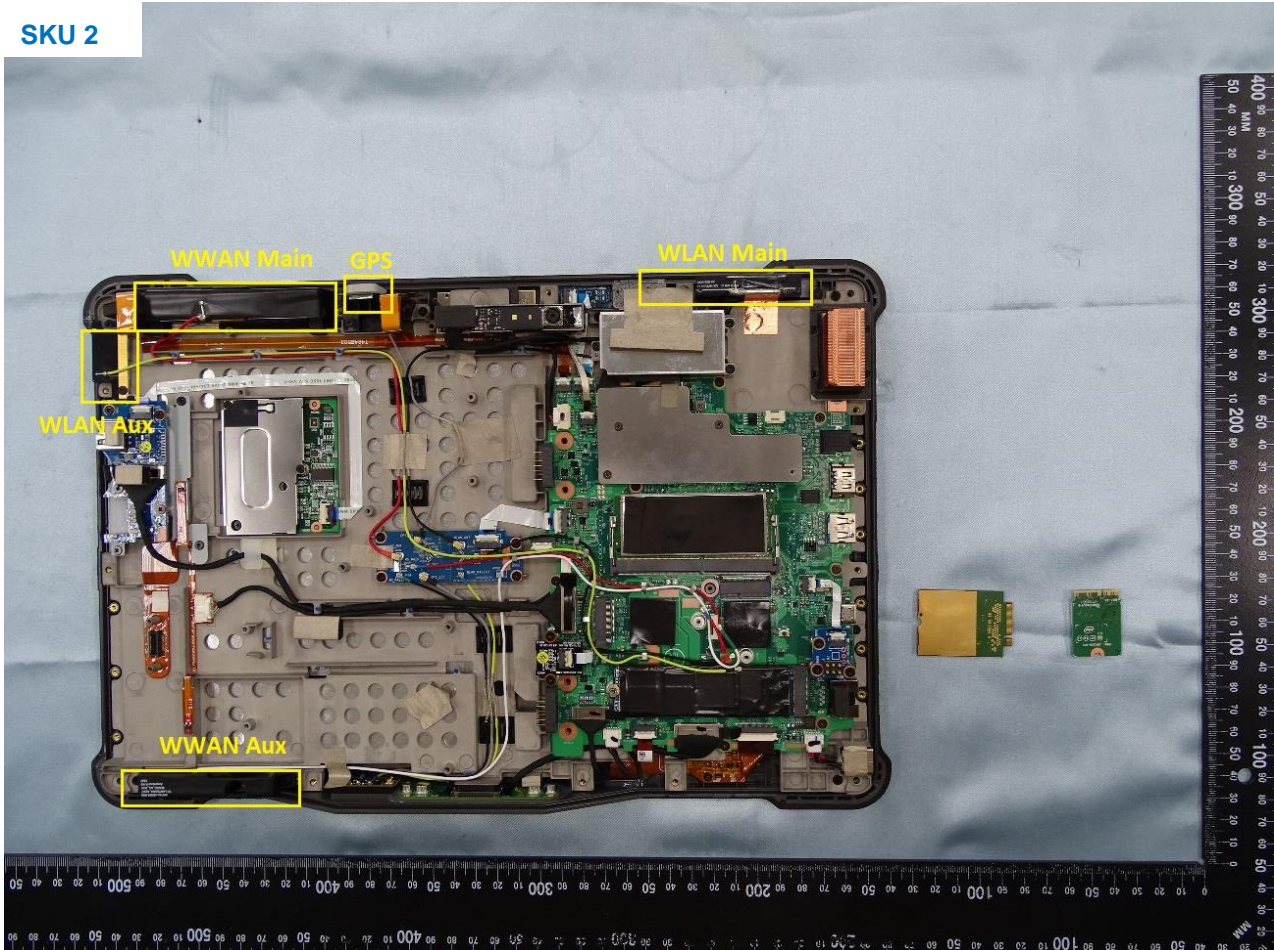

4. Internal Photograph of the Host

Host: Tablet PC (Brand Name: Getac / Model Name: A140,A140G2)

Host: Tablet PC (Brand Name: Getac / Model Name: A140,A140G2)

SKU 2

Host: Tablet PC (Brand Name: Getac / Model Name: A140,A140G2)

Host: Tablet PC (Brand Name: Getac / Model Name: A140,A140G2)

SKU 1

Host: Tablet PC (Brand Name: Getac / Model Name: A140,A140G2)

Host: Tablet PC (Brand Name: Getac / Model Name: A140,A140G2)

SKU 2

Host: Tablet PC (Brand Name: Getac / Model Name: A140,A140G2)

Host: Tablet PC (Brand Name: Getac / Model Name: A140,A140G2)

WWAN Main Antenna for SKU 1 and SKU 2

Host: Tablet PC (Brand Name: Getac / Model Name: A140,A140G2)

Host: Tablet PC (Brand Name: Getac / Model Name: A140,A140G2)