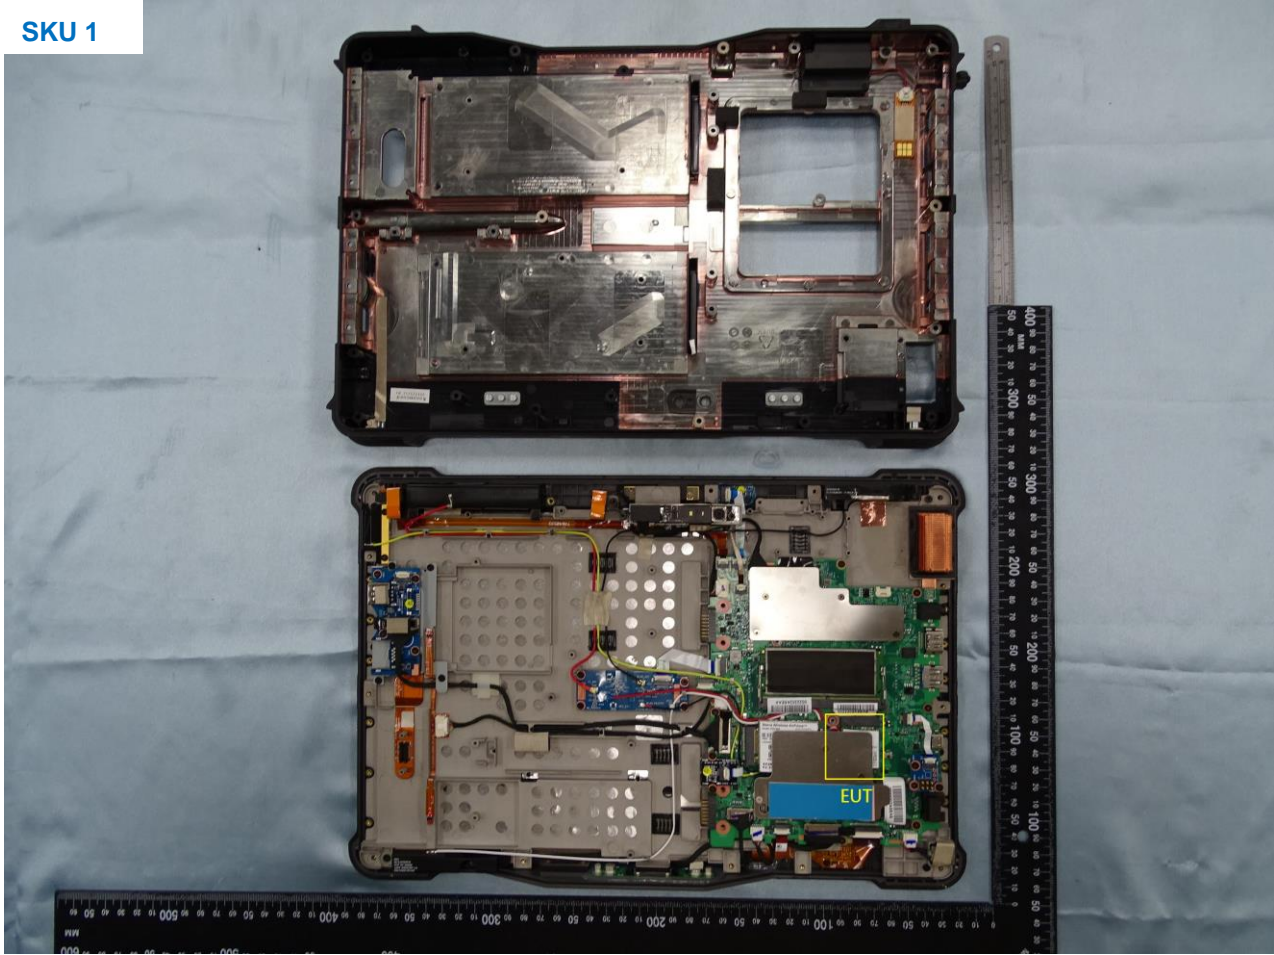

4. Internal Photograph of the Host

Host: Tablet PC (Brand Name: Getac / Model Name: A140,A140G2)

Host: Tablet PC (Brand Name: Getac / Model Name: A140,A140G2)

SKU 2

Host: Tablet PC (Brand Name: Getac / Model Name: A140,A140G2)

Host: Tablet PC (Brand Name: Getac / Model Name: A140,A140G2)

SKU 1

Host: Tablet PC (Brand Name: Getac / Model Name: A140,A140G2)

Host: Tablet PC (Brand Name: Getac / Model Name: A140,A140G2)

SKU 2

Host: Tablet PC (Brand Name: Getac / Model Name: A140,A140G2)

Host: Tablet PC (Brand Name: Getac / Model Name: A140,A140G2)

WWAN Main Antenna for SKU 1 and SKU 2

Host: Tablet PC (Brand Name: Getac / Model Name: A140,A140G2)

Host: Tablet PC (Brand Name: Getac / Model Name: A140,A140G2)