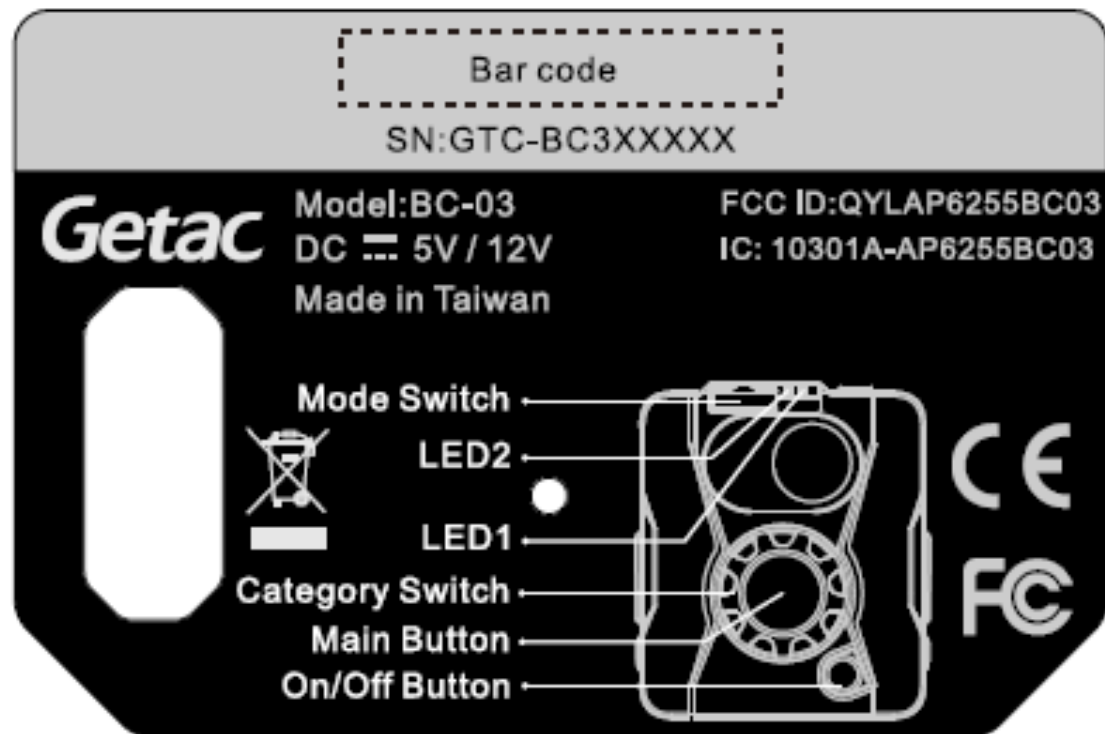

# WiFi/BT only sku:

# Label location