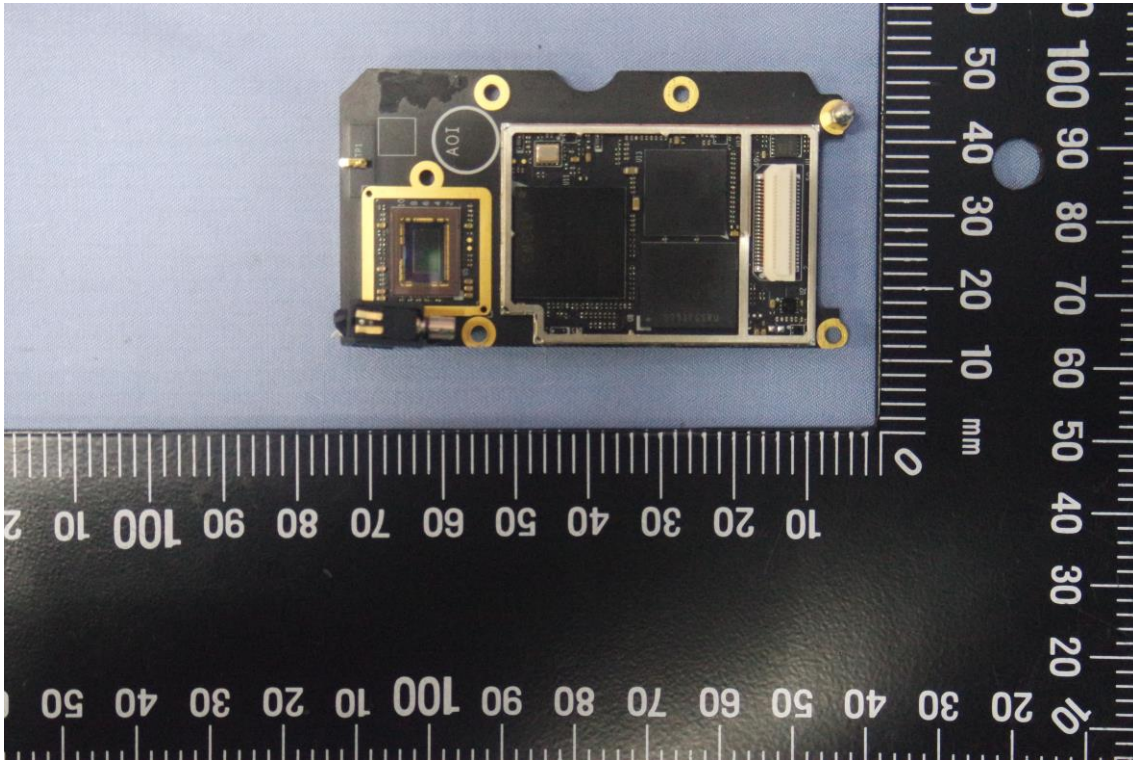

Report No.: T181222W01-E

INTERNAL PHOTOGRAPHS OF EUT

Antenna

Report No.: T181222W01-E

Battery:

Module