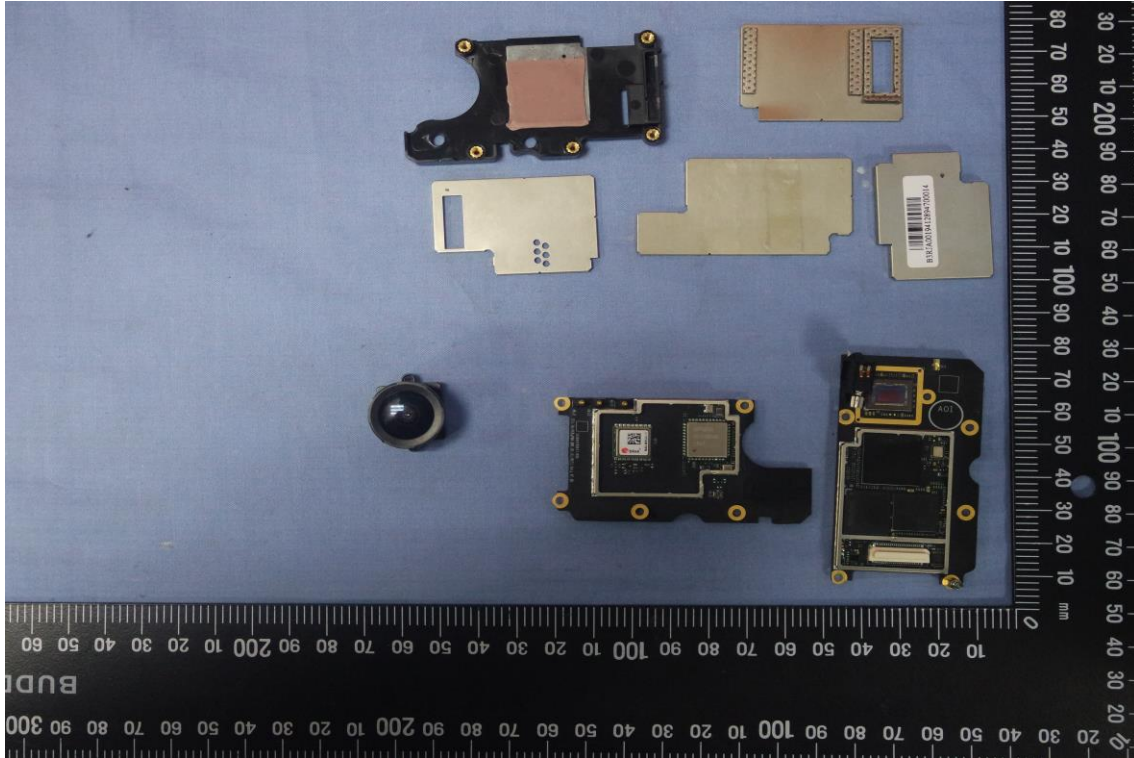

Report No.: T181222W01-E

INTERNAL PHOTOGRAPHS OF EUT

Antenna

Report No.: T181222W01-E

Battery:

Module