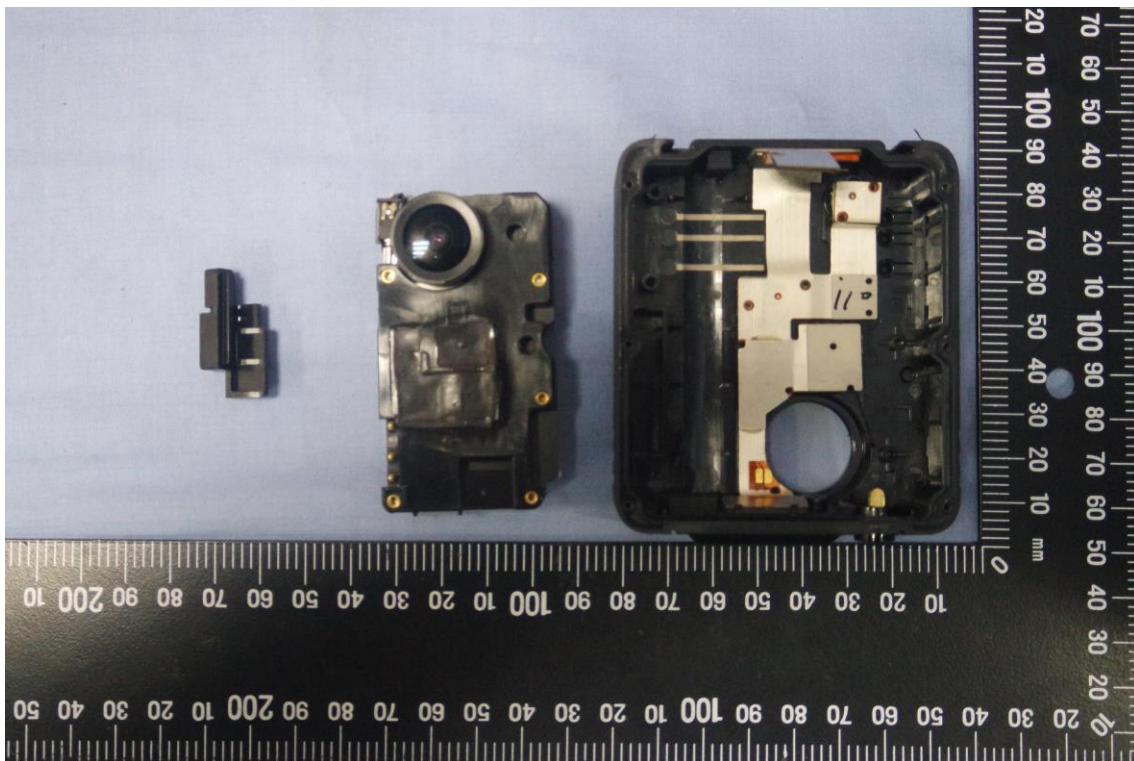

Report No.: T181222W01-E

INTERNAL PHOTOGRAPHS OF EUT

Antenna

Report No.: T181222W01-E

Battery:

Module