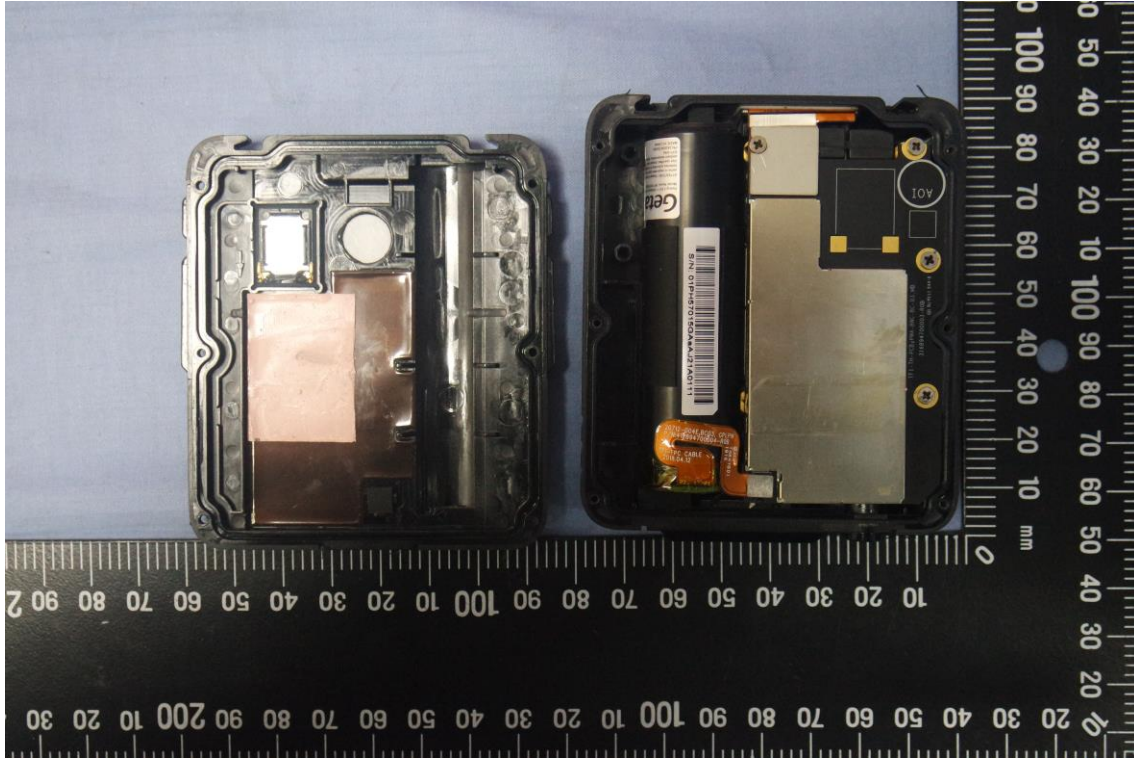

Report No.: T181222W01-E

INTERNAL PHOTOGRAPHS OF EUT

Antenna

Report No.: T181222W01-E

Battery:

Module