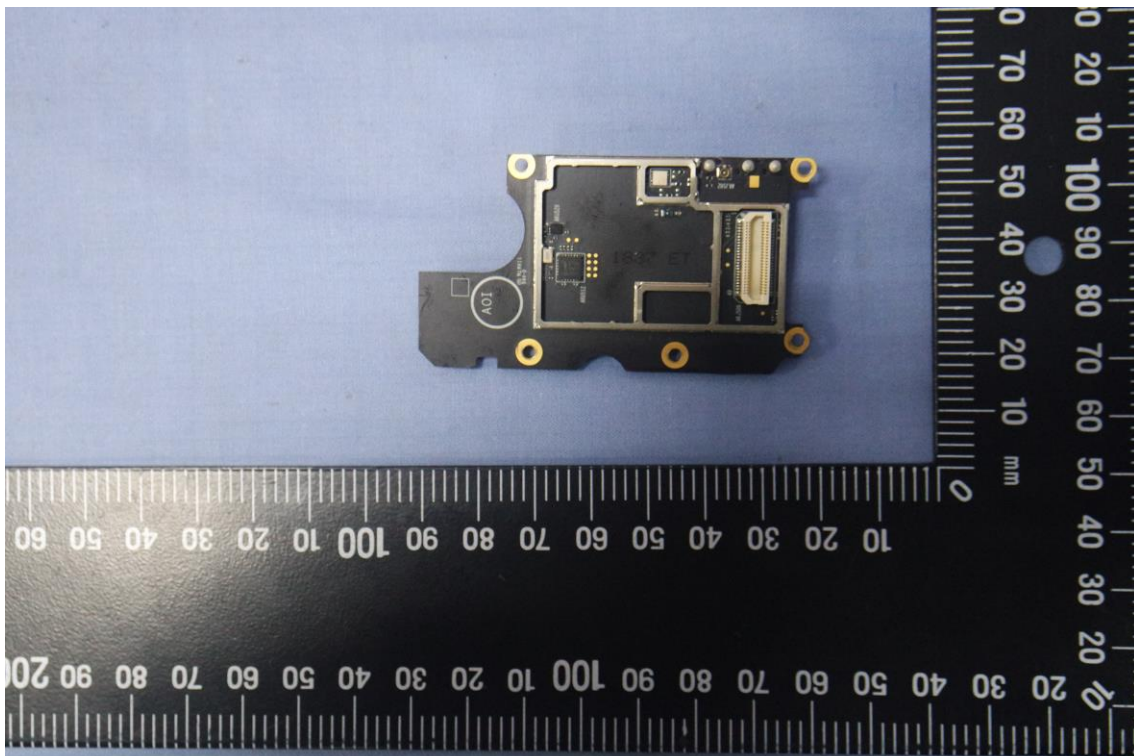

Report No.: T181222W01-E

INTERNAL PHOTOGRAPHS OF EUT

Antenna

Report No.: T181222W01-E

Battery:

Module