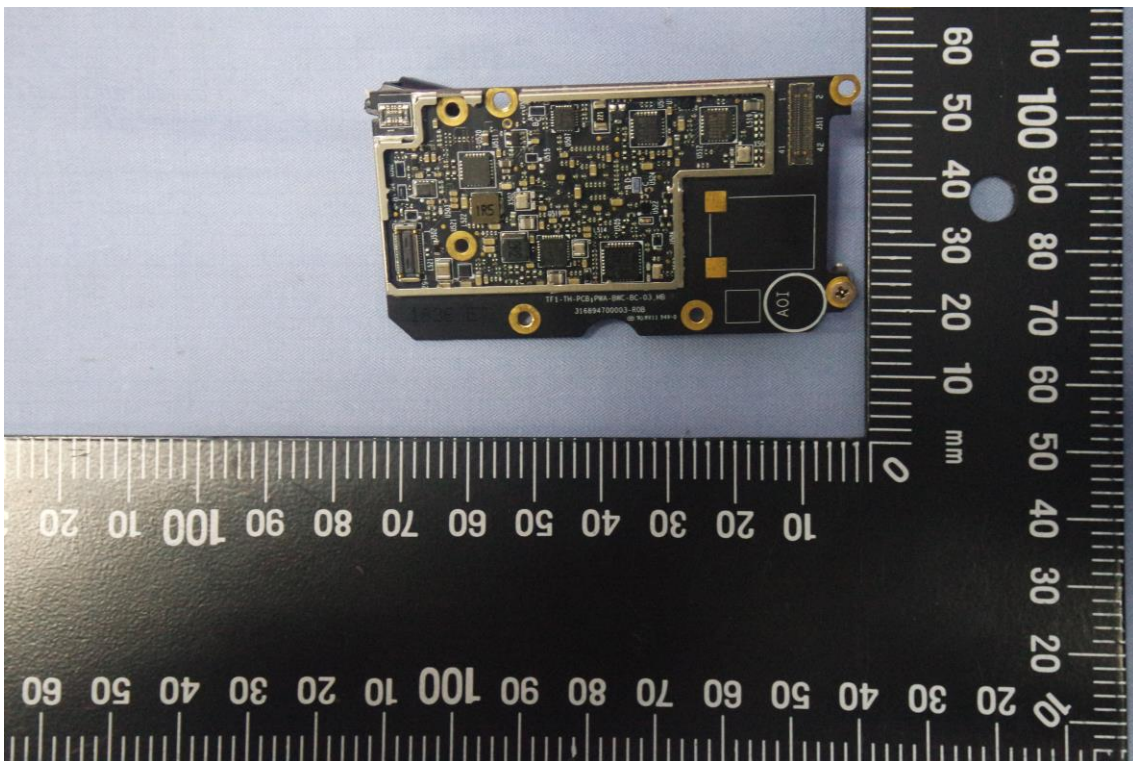

Report No.: T181222W01-E

INTERNAL PHOTOGRAPHS OF EUT

Antenna

Report No.: T181222W01-E

Battery:

Module