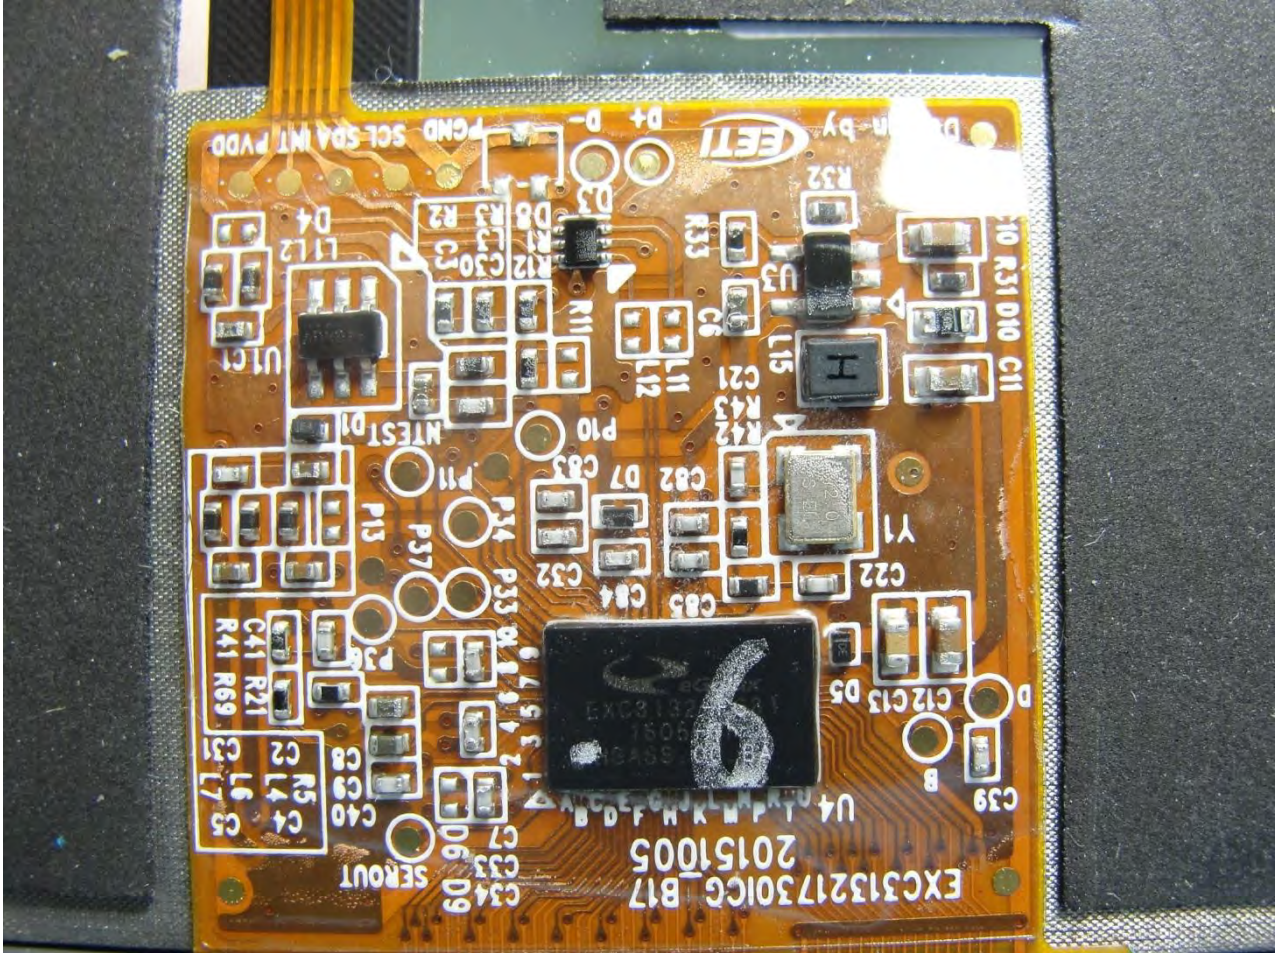

Brand Name: Getac / Model Name: MX50

Brand Name: Getac / Model Name: MX50

Brand Name: Getac / Model Name: MX50

Brand Name: Getac / Model Name: MX50

Brand Name: Getac / Model Name: MX50

Brand Name: Getac / Model Name: MX50

Brand Name: Getac / Model Name: MX50

Brand Name: Getac / Model Name: MX50

Sample 2

Brand Name: Getac / Model Name: MX50

Bluetooth & WLAN Antenna for Sample 1 and Sample 2

Brand Name: Getac / Model Name: MX50