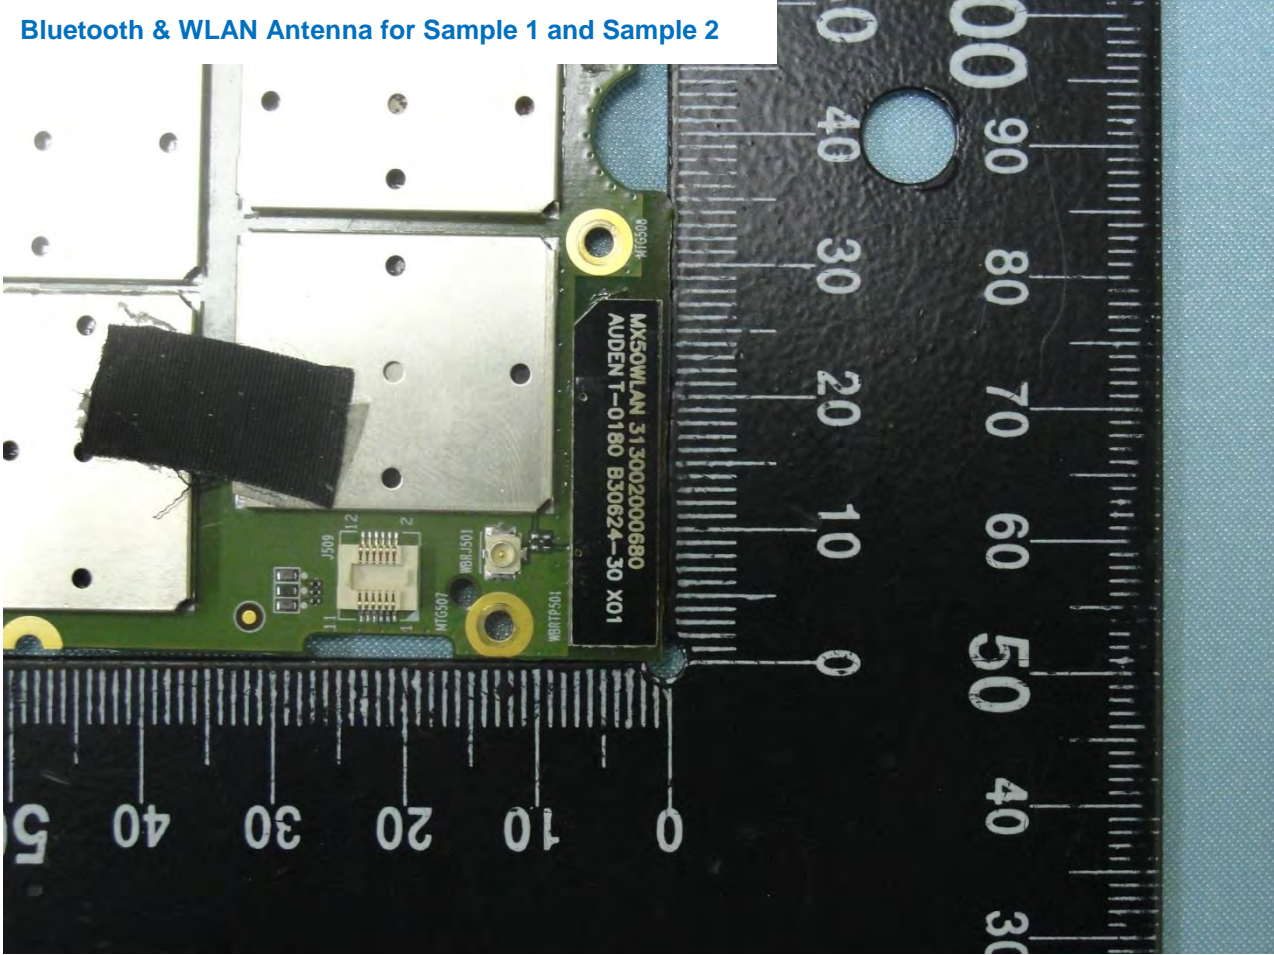

Brand Name: Getac / Model Name: MX50

Brand Name: Getac / Model Name: MX50

Sample 2

Brand Name: Getac / Model Name: MX50

Bluetooth & WLAN Antenna for Sample 1 and Sample 2

Brand Name: Getac / Model Name: MX50