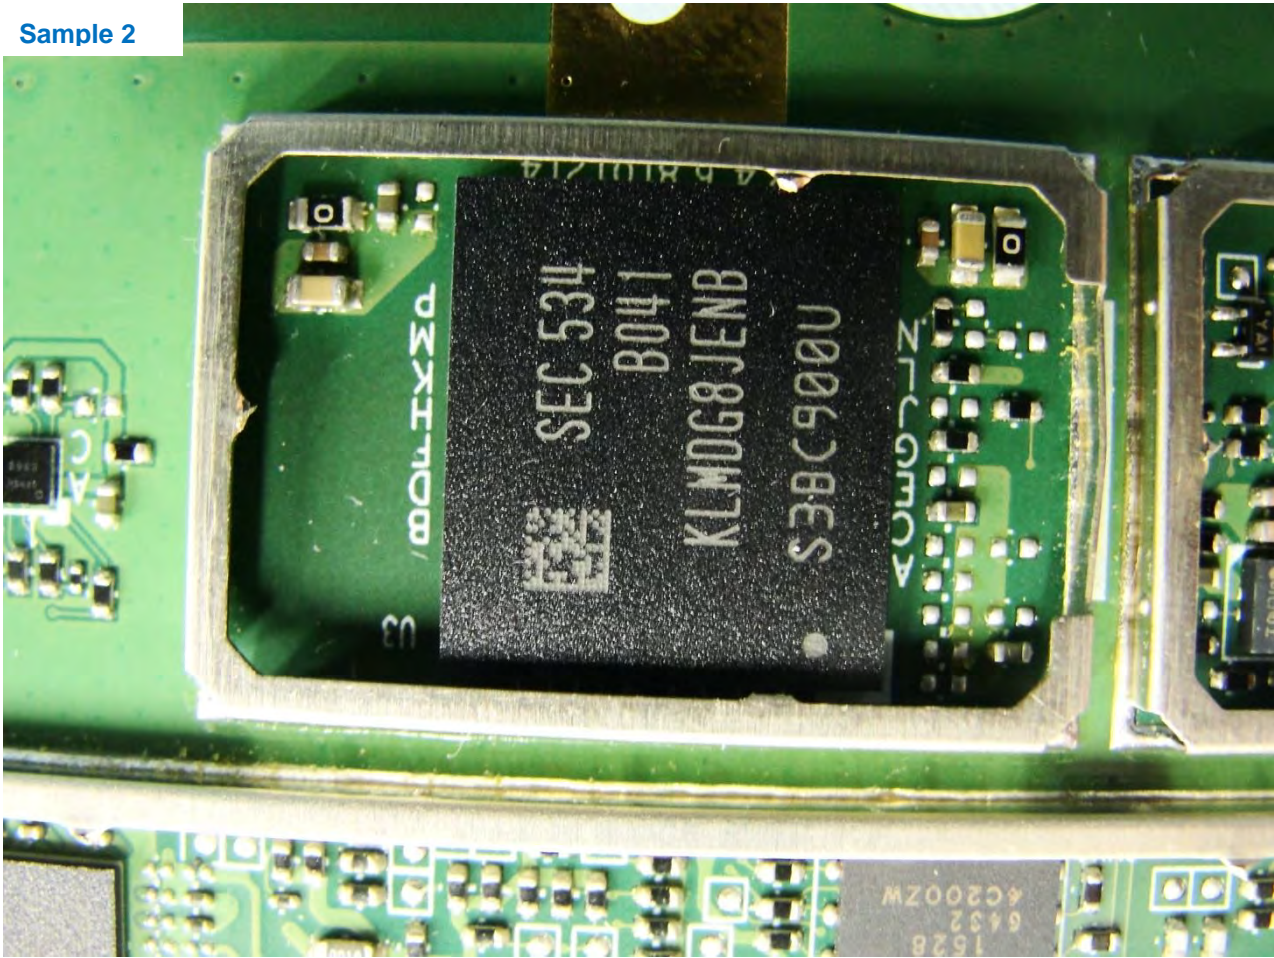

Brand Name: Getac / Model Name: MX50

Brand Name: Getac / Model Name: MX50

Brand Name: Getac / Model Name: MX50

Brand Name: Getac / Model Name: MX50

Brand Name: Getac / Model Name: MX50

Brand Name: Getac / Model Name: MX50

Brand Name: Getac / Model Name: MX50

Brand Name: Getac / Model Name: MX50

Sample 2

Brand Name: Getac / Model Name: MX50

Bluetooth & WLAN Antenna for Sample 1 and Sample 2

Brand Name: Getac / Model Name: MX50