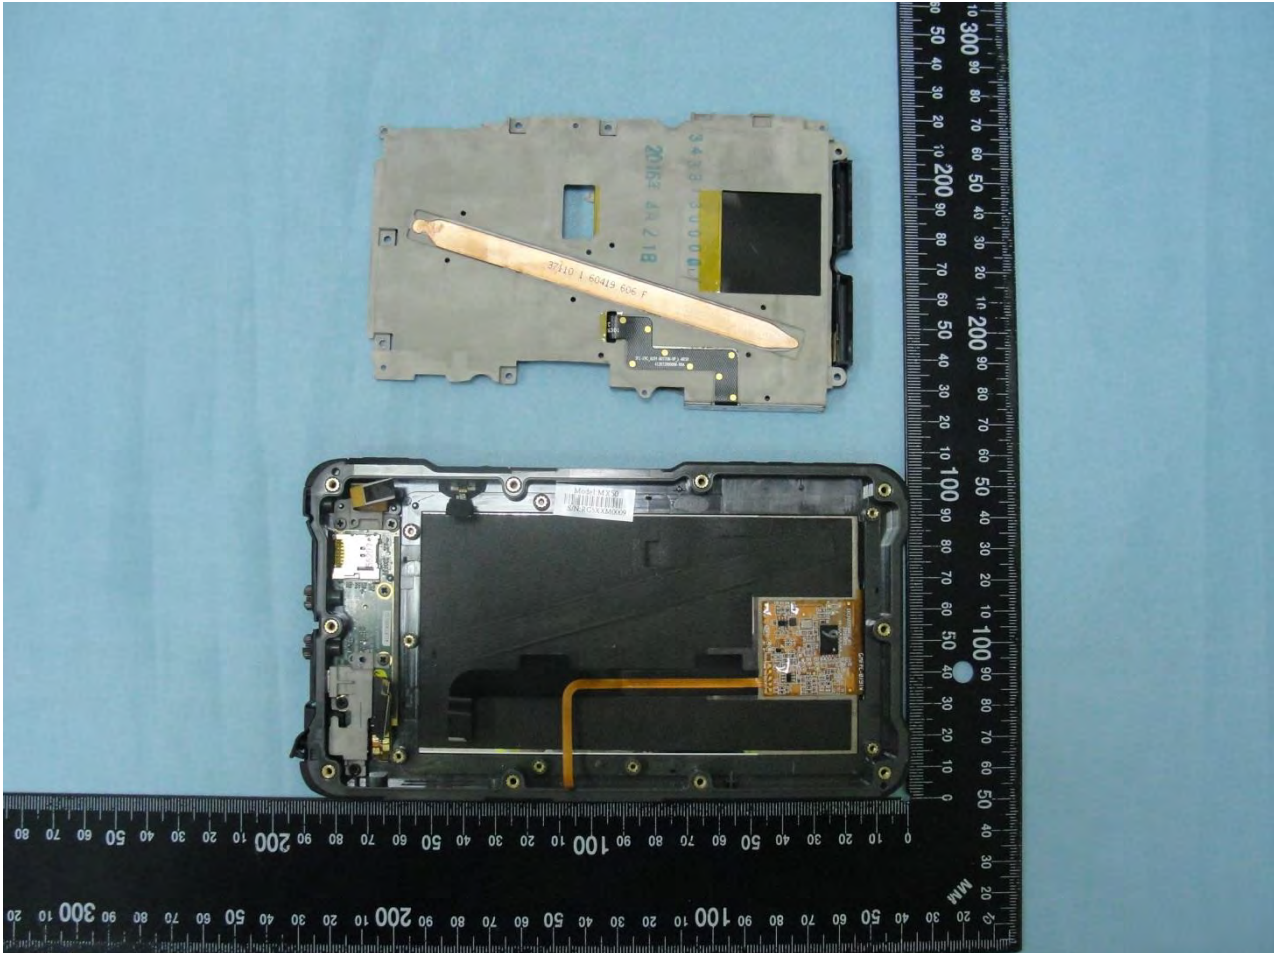

Brand Name: Getac / Model Name: MX50

Brand Name: Getac / Model Name: MX50

Brand Name: Getac / Model Name: MX50

Brand Name: Getac / Model Name: MX50

Brand Name: Getac / Model Name: MX50

Brand Name: Getac / Model Name: MX50

Brand Name: Getac / Model Name: MX50

Brand Name: Getac / Model Name: MX50

Sample 2

Brand Name: Getac / Model Name: MX50

Bluetooth & WLAN Antenna for Sample 1 and Sample 2

Brand Name: Getac / Model Name: MX50