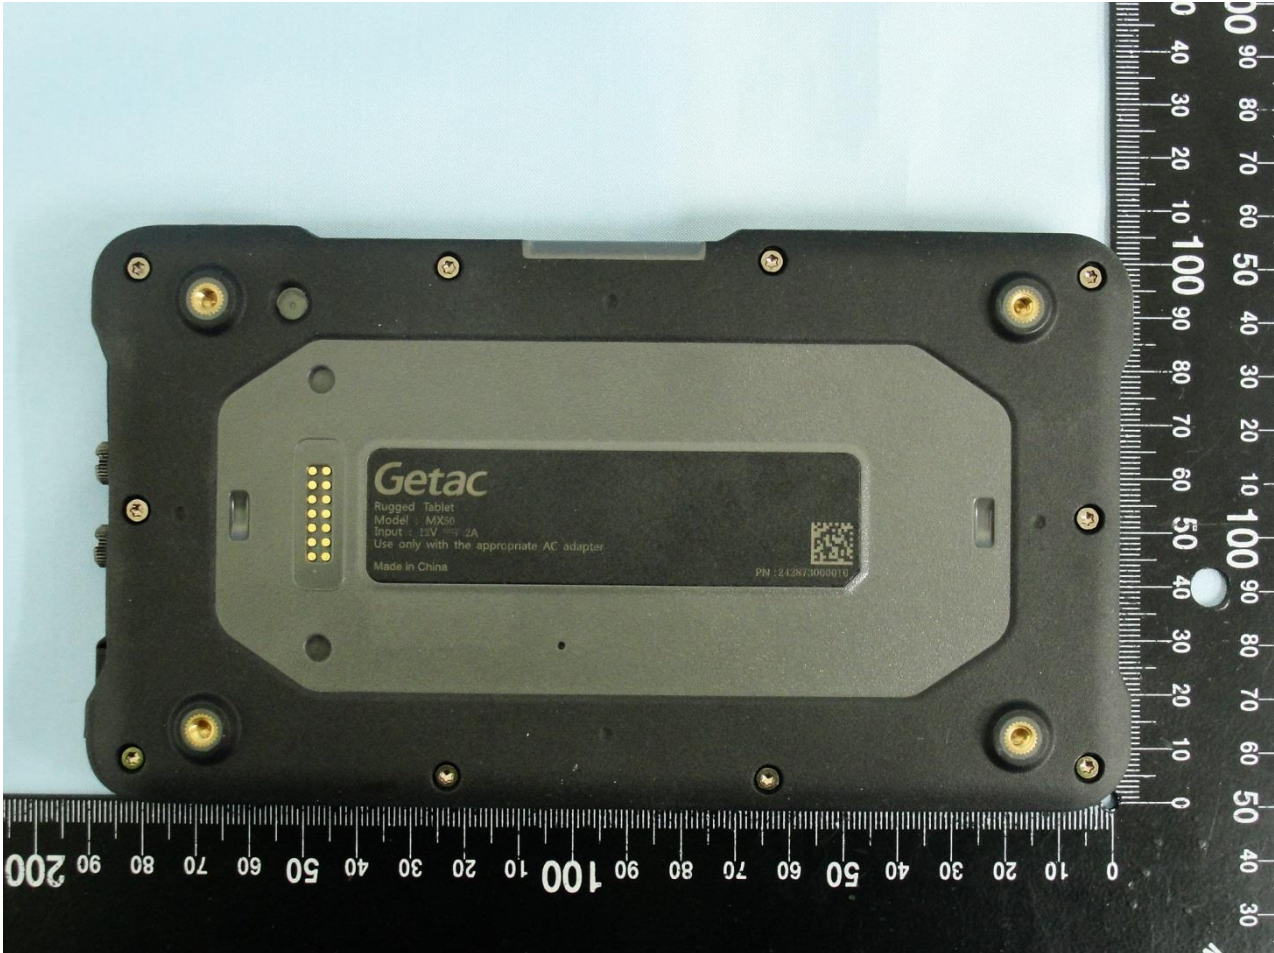

1. External Photograph of EUT

Brand Name: Getac / Model Name: MX50

Brand Name: Getac / Model Name: MX50

Brand Name: Getac / Model Name: MX50

Brand Name: Getac / Model Name: MX50

Brand Name: Getac / Model Name: MX50

Brand Name: Getac / Model Name: MX50

2. Photograph of Accessory

Brand Name: Getac / Model Name: MX50

Specification of Accessory		
AC Adapter	Brand Name	TPT
	Model Name	PFW120200
Battery	Brand Name	Getac
	Model Name	BP1S1P4240L
Power Cable 1	Brand Name	Getac
	Model Name	NA
Power Cable 2	Brand Name	Getac
	Model Name	NA
Cable	Brand Name	Getac
	Model Name	NA
WLAN Module	Brand Name	AMPAK
	Model Name	AP6234

Remark: For accessories equipped with this EUT, please refer to the following photos.

Brand Name: Getac / Model Name: MX50

Brand Name: Getac / Model Name: MX50

AC Adapter

Brand Name: Getac / Model Name: MX50

Battery

Brand Name: Getac / Model Name: MX50

Brand Name: Getac / Model Name: MX50