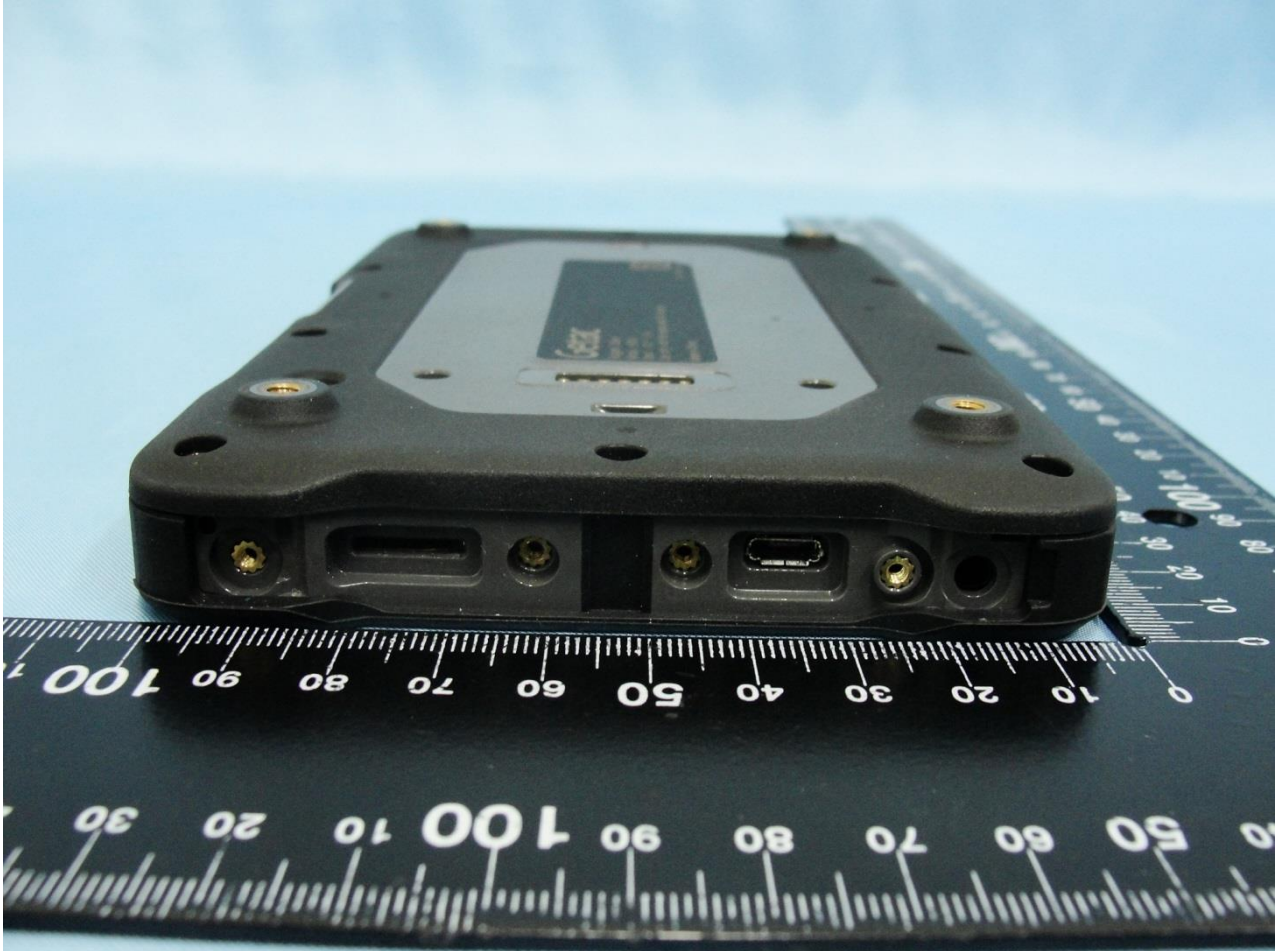

1. External Photograph of EUT

Brand Name: Getac / Model Name: MX50

Brand Name: Getac / Model Name: MX50

Brand Name: Getac / Model Name: MX50

Brand Name: Getac / Model Name: MX50

Brand Name: Getac / Model Name: MX50

Brand Name: Getac / Model Name: MX50

2. Photograph of Accessory

Brand Name: Getac / Model Name: MX50

Specification of Accessory		
AC Adapter	Brand Name	TPT
	Model Name	PFW120200
Battery	Brand Name	Getac
	Model Name	BP1S1P4240L
Power Cable 1	Brand Name	Getac
	Model Name	NA
Power Cable 2	Brand Name	Getac
	Model Name	NA
Cable	Brand Name	Getac
	Model Name	NA
WLAN Module	Brand Name	AMPAK
	Model Name	AP6234

Remark: For accessories equipped with this EUT, please refer to the following photos.

Brand Name: Getac / Model Name: MX50

Brand Name: Getac / Model Name: MX50

AC Adapter

Brand Name: Getac / Model Name: MX50