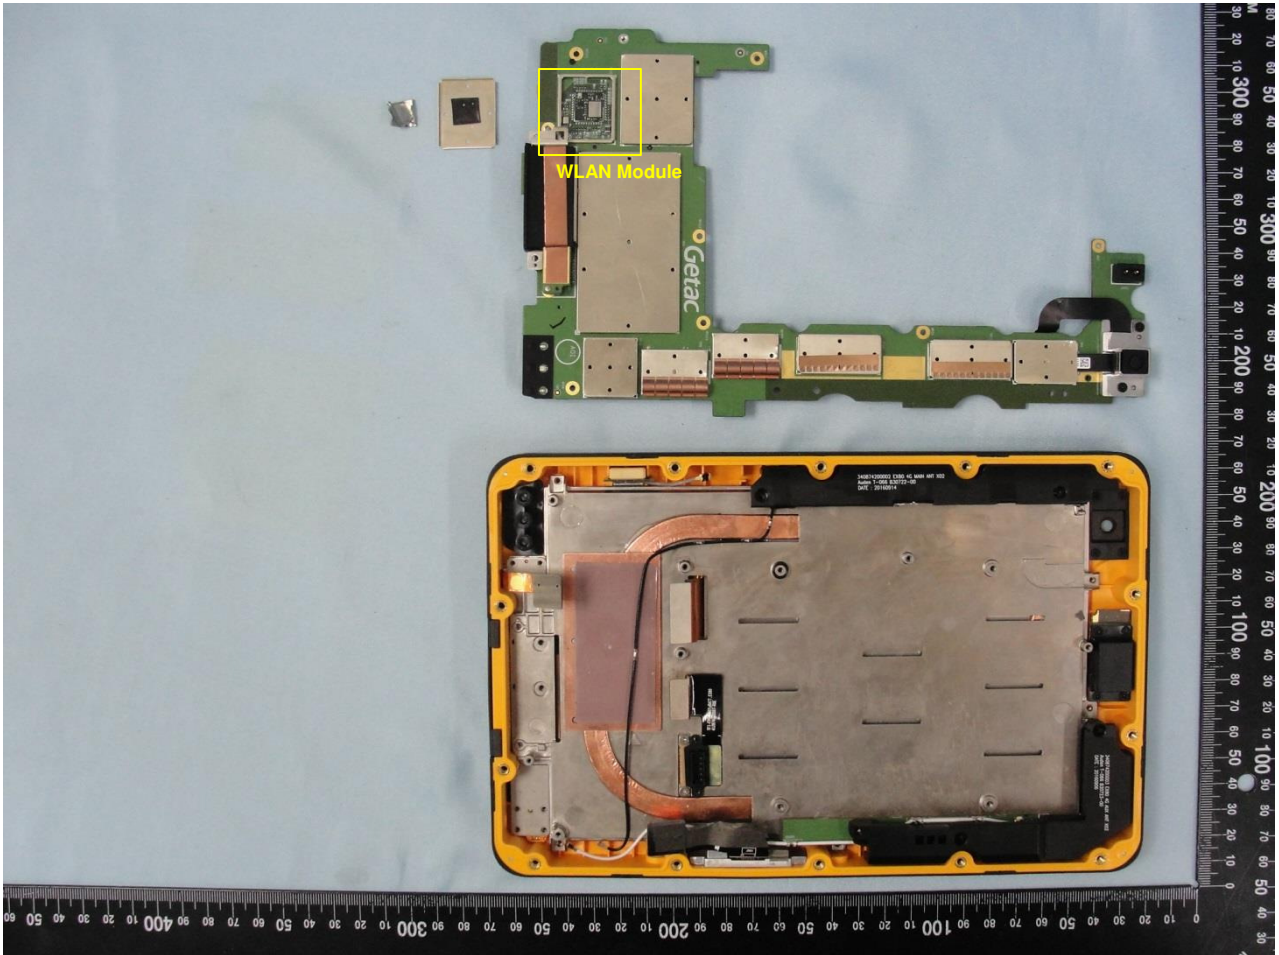

4. Internal Photograph of the Host

Host: Tablet (Brand Name: Getac / Model Name: EX80)

Host: Tablet (Brand Name: Getac / Model Name: EX80)

Host: Tablet (Brand Name: Getac / Model Name: EX80)

Host: Tablet (Brand Name: Getac / Model Name: EX80)

Host: Tablet (Brand Name: Getac / Model Name: EX80)

Host: Tablet (Brand Name: Getac / Model Name: EX80)

Host: Tablet (Brand Name: Getac / Model Name: EX80)

Host: Tablet (Brand Name: Getac / Model Name: EX80)

Host: Tablet (Brand Name: Getac / Model Name: EX80)

Host: Tablet (Brand Name: Getac / Model Name: EX80)

WLAN & Bluetooth Antenna

Host: Tablet (Brand Name: Getac / Model Name: EX80)

Host: Tablet (Brand Name: Getac / Model Name: EX80)

GPS Antenna

Host: Tablet (Brand Name: Getac / Model Name: EX80)

Host: Tablet (Brand Name: Getac / Model Name: EX80)

RFID Antenna