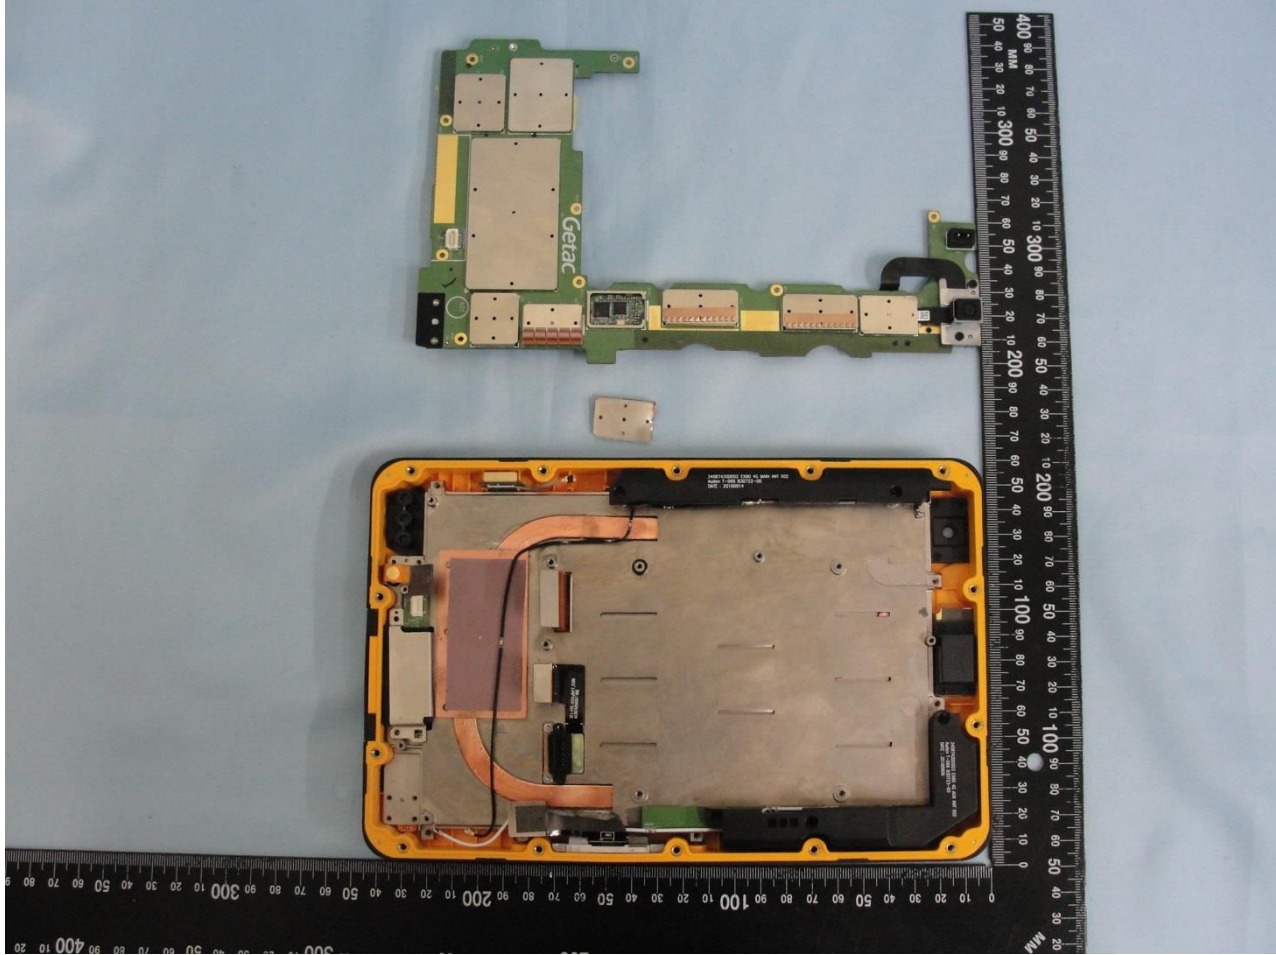

4. Internal Photograph of the Host

Host: Tablet (Brand Name: Getac / Model Name: EX80)

Host: Tablet (Brand Name: Getac / Model Name: EX80)

Host: Tablet (Brand Name: Getac / Model Name: EX80)

Host: Tablet (Brand Name: Getac / Model Name: EX80)

Host: Tablet (Brand Name: Getac / Model Name: EX80)

Host: Tablet (Brand Name: Getac / Model Name: EX80)

Host: Tablet (Brand Name: Getac / Model Name: EX80)

Host: Tablet (Brand Name: Getac / Model Name: EX80)

Host: Tablet (Brand Name: Getac / Model Name: EX80)

Host: Tablet (Brand Name: Getac / Model Name: EX80)

WLAN & Bluetooth Antenna

Host: Tablet (Brand Name: Getac / Model Name: EX80)

Host: Tablet (Brand Name: Getac / Model Name: EX80)

GPS Antenna

Host: Tablet (Brand Name: Getac / Model Name: EX80)

Host: Tablet (Brand Name: Getac / Model Name: EX80)

RFID Antenna