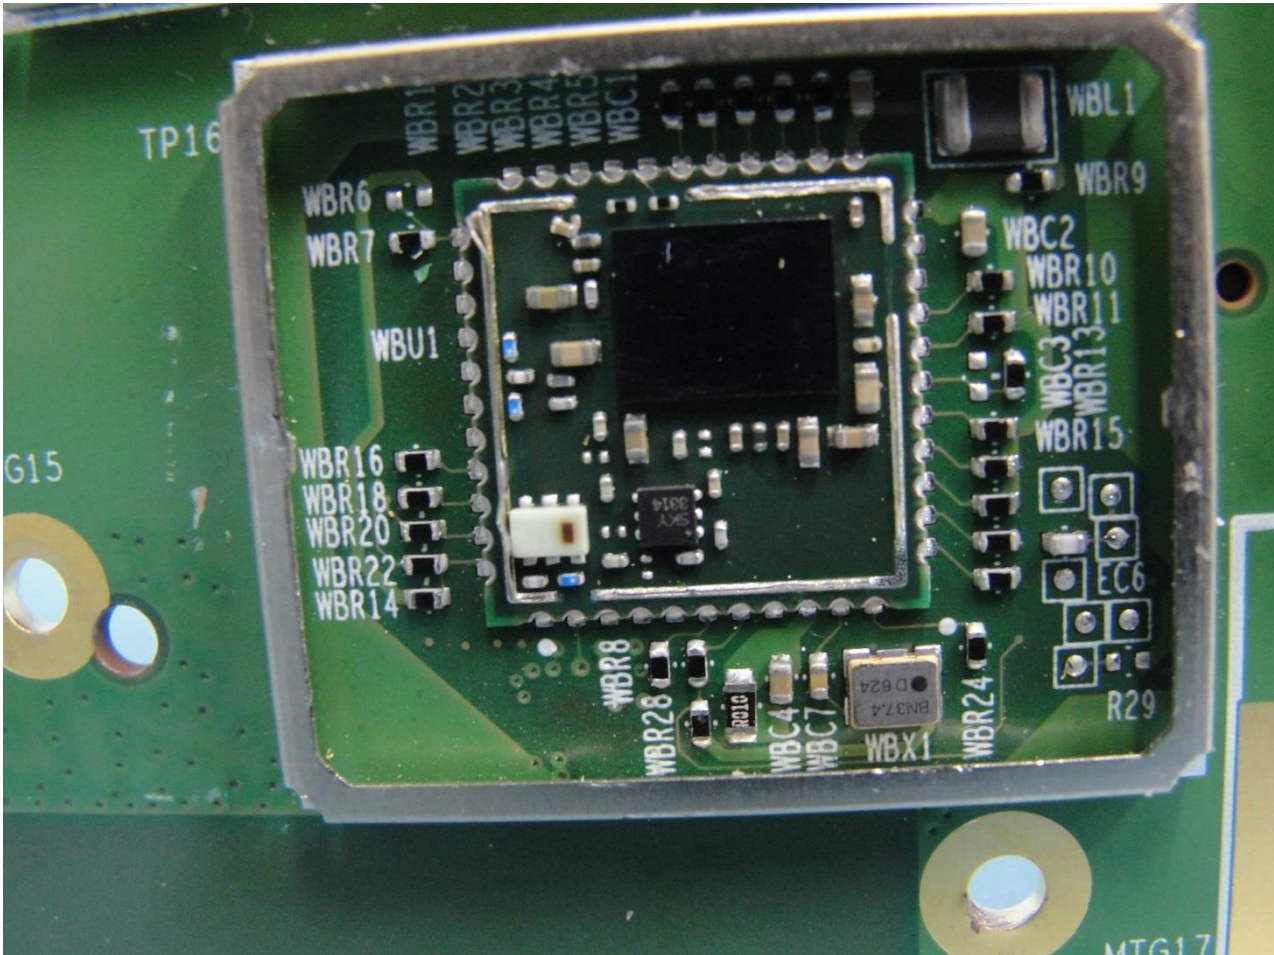

4. Internal Photograph of the Host

Host: Tablet (Brand Name: Getac / Model Name: EX80)

Host: Tablet (Brand Name: Getac / Model Name: EX80)

Host: Tablet (Brand Name: Getac / Model Name: EX80)

Host: Tablet (Brand Name: Getac / Model Name: EX80)

Host: Tablet (Brand Name: Getac / Model Name: EX80)

Host: Tablet (Brand Name: Getac / Model Name: EX80)

Host: Tablet (Brand Name: Getac / Model Name: EX80)

Host: Tablet (Brand Name: Getac / Model Name: EX80)

Host: Tablet (Brand Name: Getac / Model Name: EX80)

Host: Tablet (Brand Name: Getac / Model Name: EX80)

WLAN & Bluetooth Antenna

Host: Tablet (Brand Name: Getac / Model Name: EX80)

Host: Tablet (Brand Name: Getac / Model Name: EX80)

GPS Antenna

Host: Tablet (Brand Name: Getac / Model Name: EX80)

Host: Tablet (Brand Name: Getac / Model Name: EX80)

RFID Antenna