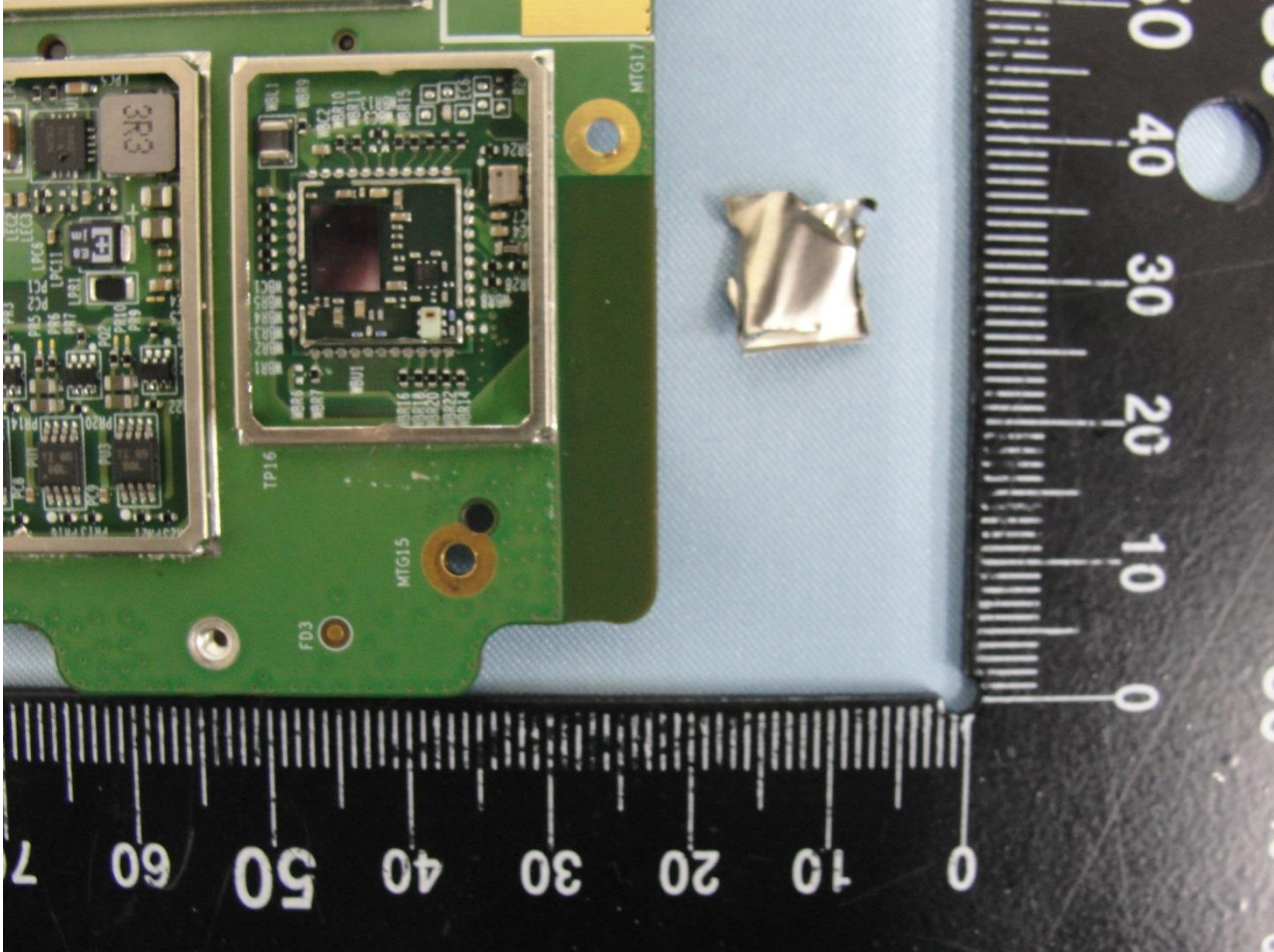

4. Internal Photograph of the Host

Host: Tablet (Brand Name: Getac / Model Name: EX80)

Host: Tablet (Brand Name: Getac / Model Name: EX80)

Host: Tablet (Brand Name: Getac / Model Name: EX80)

Host: Tablet (Brand Name: Getac / Model Name: EX80)

Host: Tablet (Brand Name: Getac / Model Name: EX80)

Host: Tablet (Brand Name: Getac / Model Name: EX80)

Host: Tablet (Brand Name: Getac / Model Name: EX80)

Host: Tablet (Brand Name: Getac / Model Name: EX80)

Host: Tablet (Brand Name: Getac / Model Name: EX80)

Host: Tablet (Brand Name: Getac / Model Name: EX80)

WLAN & Bluetooth Antenna

Host: Tablet (Brand Name: Getac / Model Name: EX80)

Host: Tablet (Brand Name: Getac / Model Name: EX80)