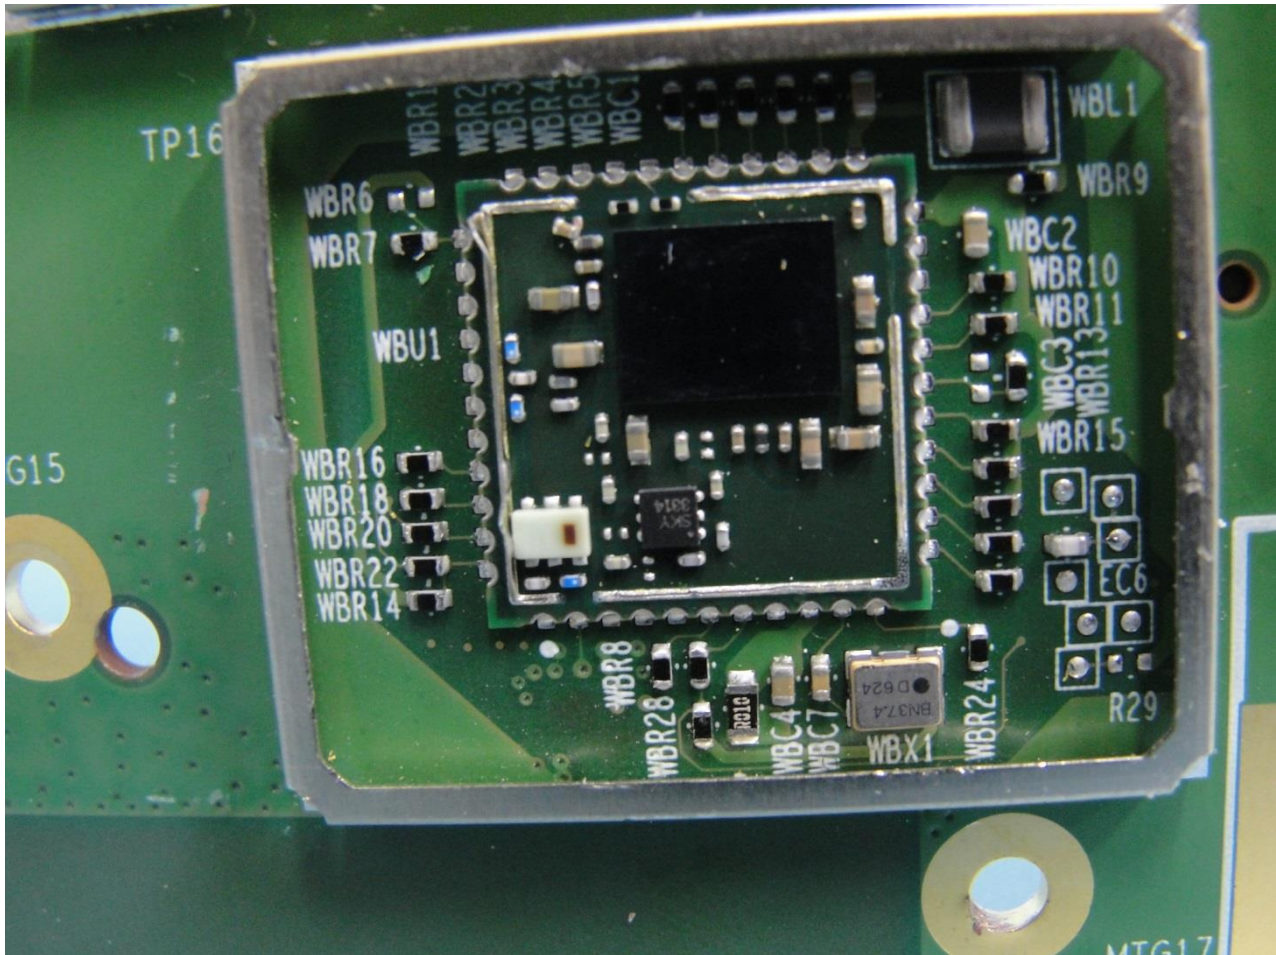

1. **Photograph of the EUT**

EUT: WLAN Module (Brand Name: AMPAK / Model Name: AP6234)

EUT: WLAN Module (Brand Name: AMPAK / Model Name: AP6234)

2. External Photograph of the Host

Host: Tablet (Brand Name: Getac / Model Name: EX80)

Host: Tablet (Brand Name: Getac / Model Name: EX80)

Host: Tablet (Brand Name: Getac / Model Name: EX80)

Host: Tablet (Brand Name: Getac / Model Name: EX80)

Host: Tablet (Brand Name: Getac / Model Name: EX80)

Host: Tablet (Brand Name: Getac / Model Name: EX80)

3. Photograph of Accessory for the Host

Host: Tablet (Brand Name: Getac / Model Name: EX80)

List of Accessory for Host (Tablet):

Specification of Accessory		
AC Adapter	Brand Name	APD
	Model Name	WA-24Q12R
Battery 1	Brand Name	Getac
	Model Name	BP2S2P2100S-EX
Battery 2	Brand Name	Panasonic
	Model Name	CR2016
Cradle	Brand Name	Getac
	Model Name	EX80 Cradle
Touch pen	Brand Name	Getac
	Model Name	N/A
US Plug	Brand Name	Getac
	Model Name	N/A

Host: Tablet (Brand Name: Getac / Model Name: EX80)