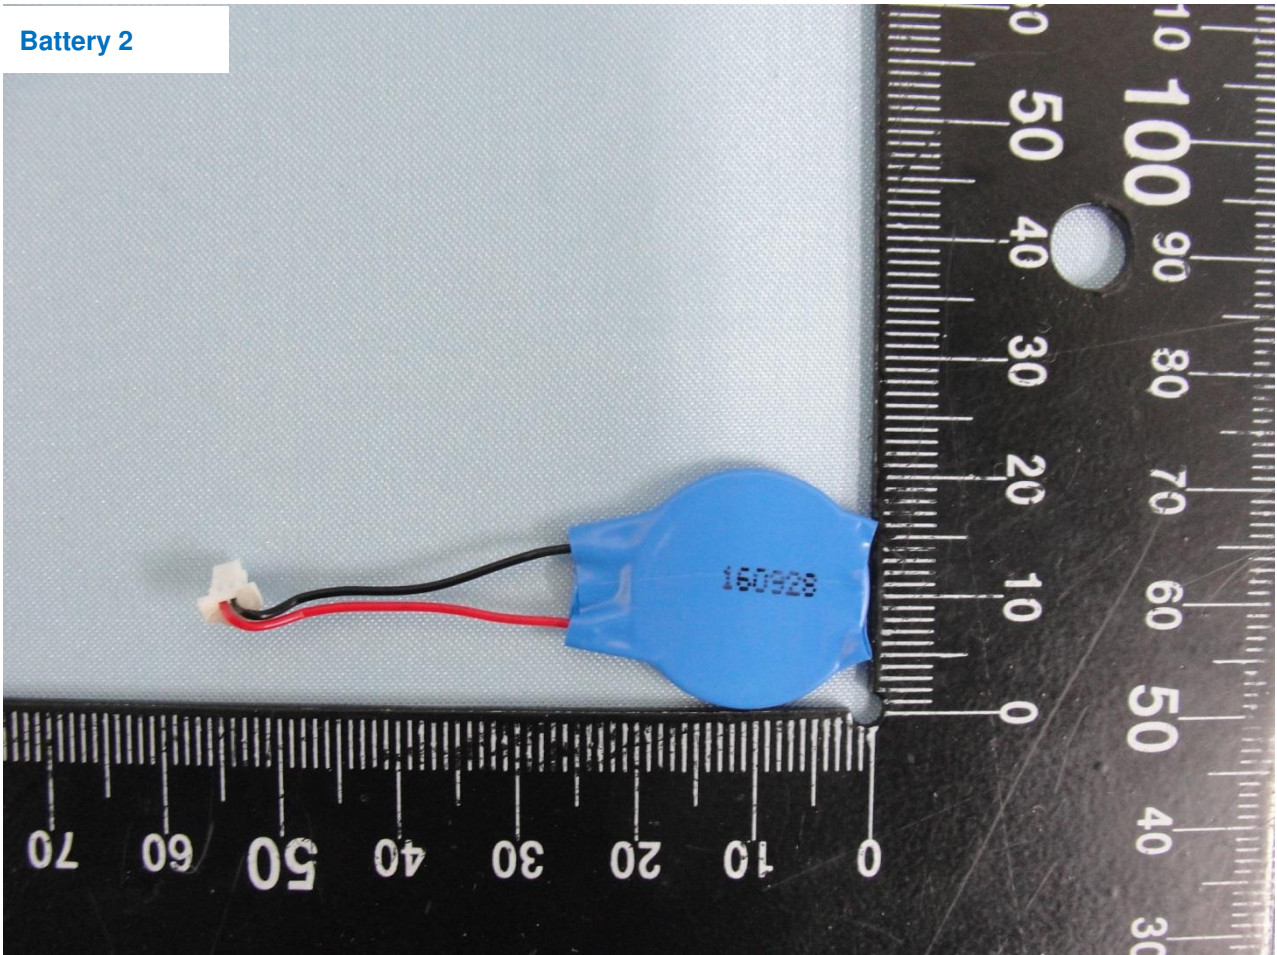

Host: Tablet (Brand Name: Getac / Model Name: EX80)

Battery 2