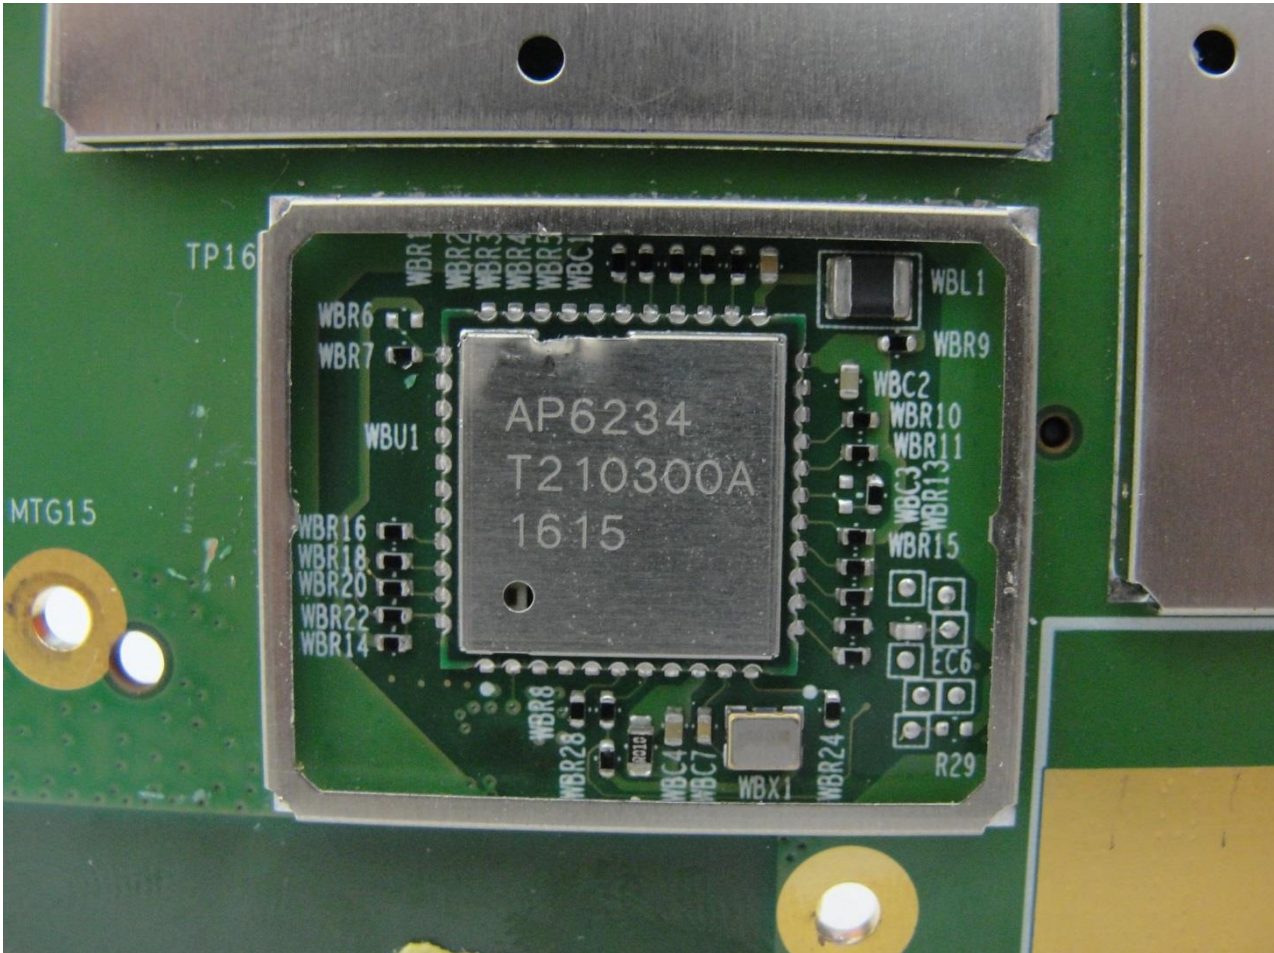

1. **Photograph of the EUT**

EUT: WLAN Module (Brand Name: AMPAK / Model Name: AP6234)

EUT: WLAN Module (Brand Name: AMPAK / Model Name: AP6234)

2. External Photograph of the Host

Host: Tablet (Brand Name: Getac / Model Name: EX80)

Host: Tablet (Brand Name: Getac / Model Name: EX80)

Host: Tablet (Brand Name: Getac / Model Name: EX80)

Host: Tablet (Brand Name: Getac / Model Name: EX80)

Host: Tablet (Brand Name: Getac / Model Name: EX80)

Host: Tablet (Brand Name: Getac / Model Name: EX80)

3. Photograph of Accessory for the Host

Host: Tablet (Brand Name: Getac / Model Name: EX80)

List of Accessory for Host (Tablet):

Specification of Accessory		
AC Adapter	Brand Name	APD
	Model Name	WA-24Q12R
Battery 1	Brand Name	Getac
	Model Name	BP2S2P2100S-EX
Battery 2	Brand Name	Panasonic
	Model Name	CR2016
Cradle	Brand Name	Getac
	Model Name	EX80 Cradle
Touch pen	Brand Name	Getac
	Model Name	N/A
US Plug	Brand Name	Getac
	Model Name	N/A

Host: Tablet (Brand Name: Getac / Model Name: EX80)