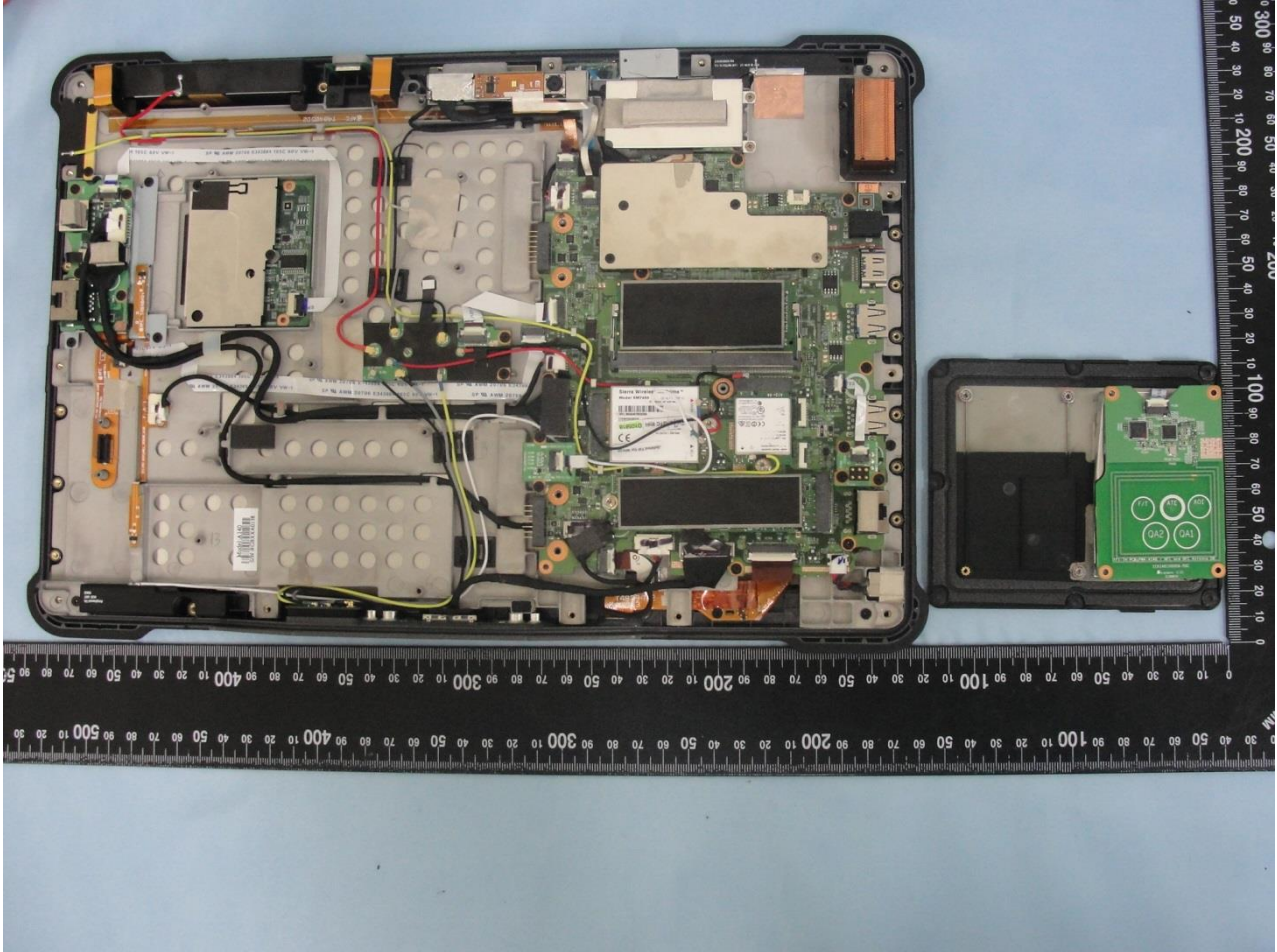

#### 4. Internal Photograph of the Host

Host: Tablet (Brand Name: Getac / Model Name: A140)

Host: Tablet (Brand Name: Getac / Model Name: A140)

Host: Tablet (Brand Name: Getac / Model Name: A140)

Host: Tablet (Brand Name: Getac / Model Name: A140)

WWAN Main Antenna

Host: Tablet (Brand Name: Getac / Model Name: A140)

Host: Tablet (Brand Name: Getac / Model Name: A140)

Host: Tablet (Brand Name: Getac / Model Name: A140)

Host: Tablet (Brand Name: Getac / Model Name: A140)

Host: Tablet (Brand Name: Getac / Model Name: A140)

Host: Tablet (Brand Name: Getac / Model Name: A140)

WLAN Main Antenna

Host: Tablet (Brand Name: Getac / Model Name: A140)

Host: Tablet (Brand Name: Getac / Model Name: A140)

Host: Tablet (Brand Name: Getac / Model Name: A140)

WLAN Aux. Antenna

Host: Tablet (Brand Name: Getac / Model Name: A140)

Host: Tablet (Brand Name: Getac / Model Name: A140)

Host: Tablet (Brand Name: Getac / Model Name: A140)