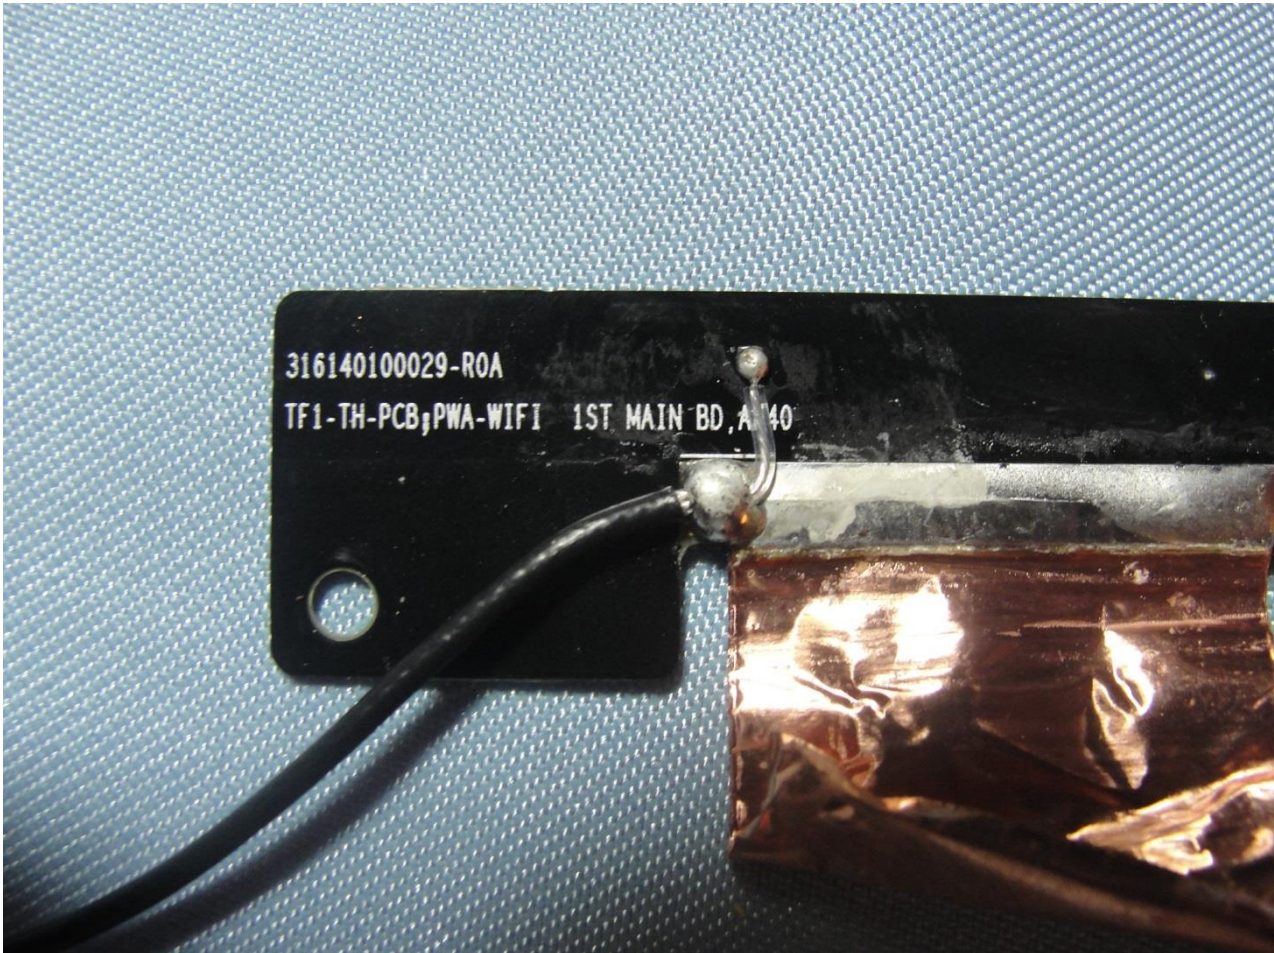

WWAN Main Antenna

Host: Tablet (Brand Name: Getac / Model Name: A140)

Host: Tablet (Brand Name: Getac / Model Name: A140)

Host: Tablet (Brand Name: Getac / Model Name: A140)

Host: Tablet (Brand Name: Getac / Model Name: A140)

Host: Tablet (Brand Name: Getac / Model Name: A140)

Host: Tablet (Brand Name: Getac / Model Name: A140)

WLAN Main Antenna

Host: Tablet (Brand Name: Getac / Model Name: A140)

Host: Tablet (Brand Name: Getac / Model Name: A140)

Host: Tablet (Brand Name: Getac / Model Name: A140)

WLAN Aux. Antenna

Host: Tablet (Brand Name: Getac / Model Name: A140)

Host: Tablet (Brand Name: Getac / Model Name: A140)

Host: Tablet (Brand Name: Getac / Model Name: A140)