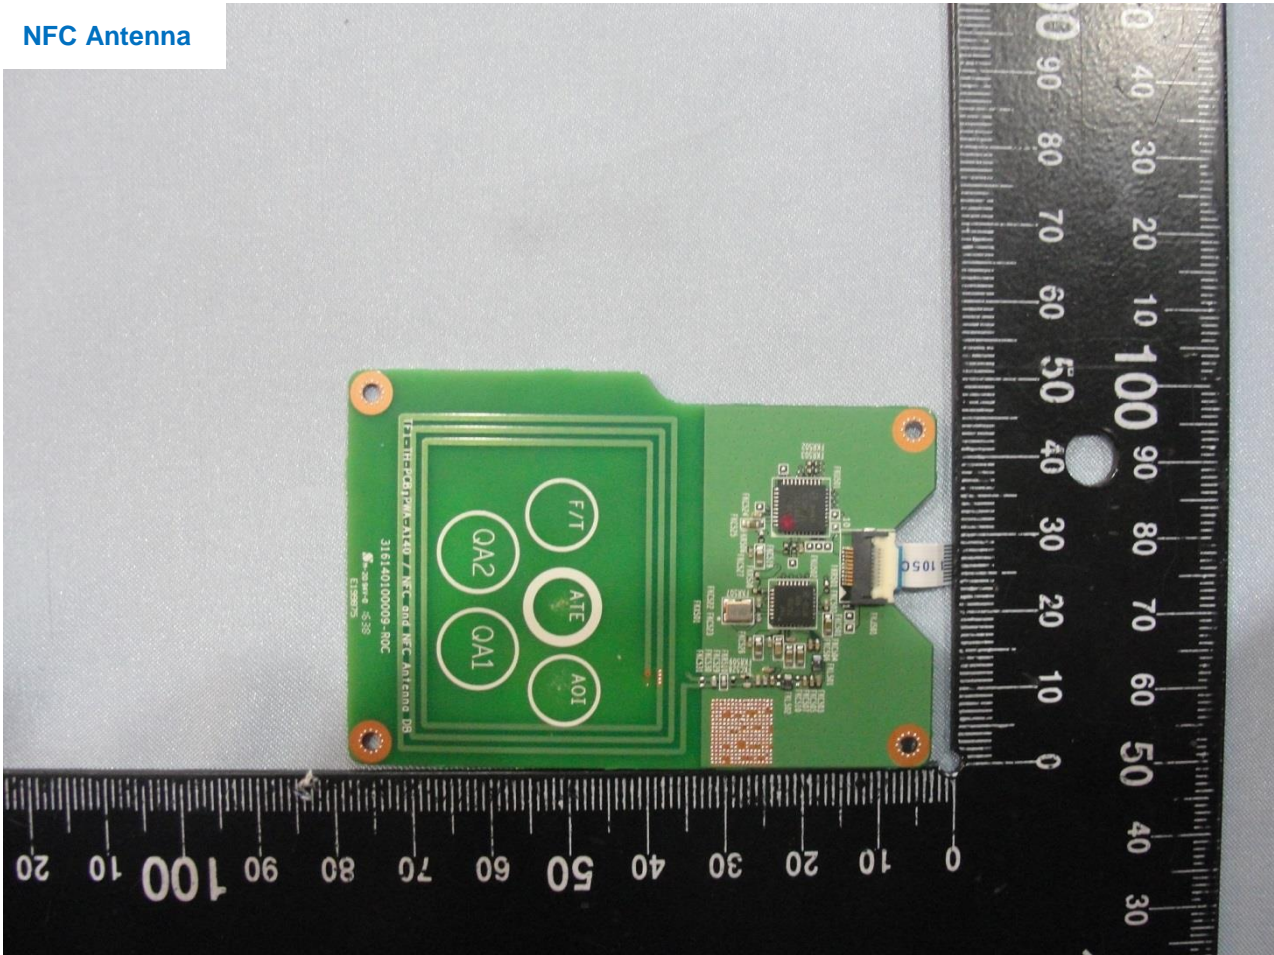

GPS Antenna

Host: Tablet (Brand Name: Getac / Model Name: A140)

Host: Tablet (Brand Name: Getac / Model Name: A140)

Host: Tablet (Brand Name: Getac / Model Name: A140)

NFC Antenna

Host: Tablet (Brand Name: Getac / Model Name: A140)