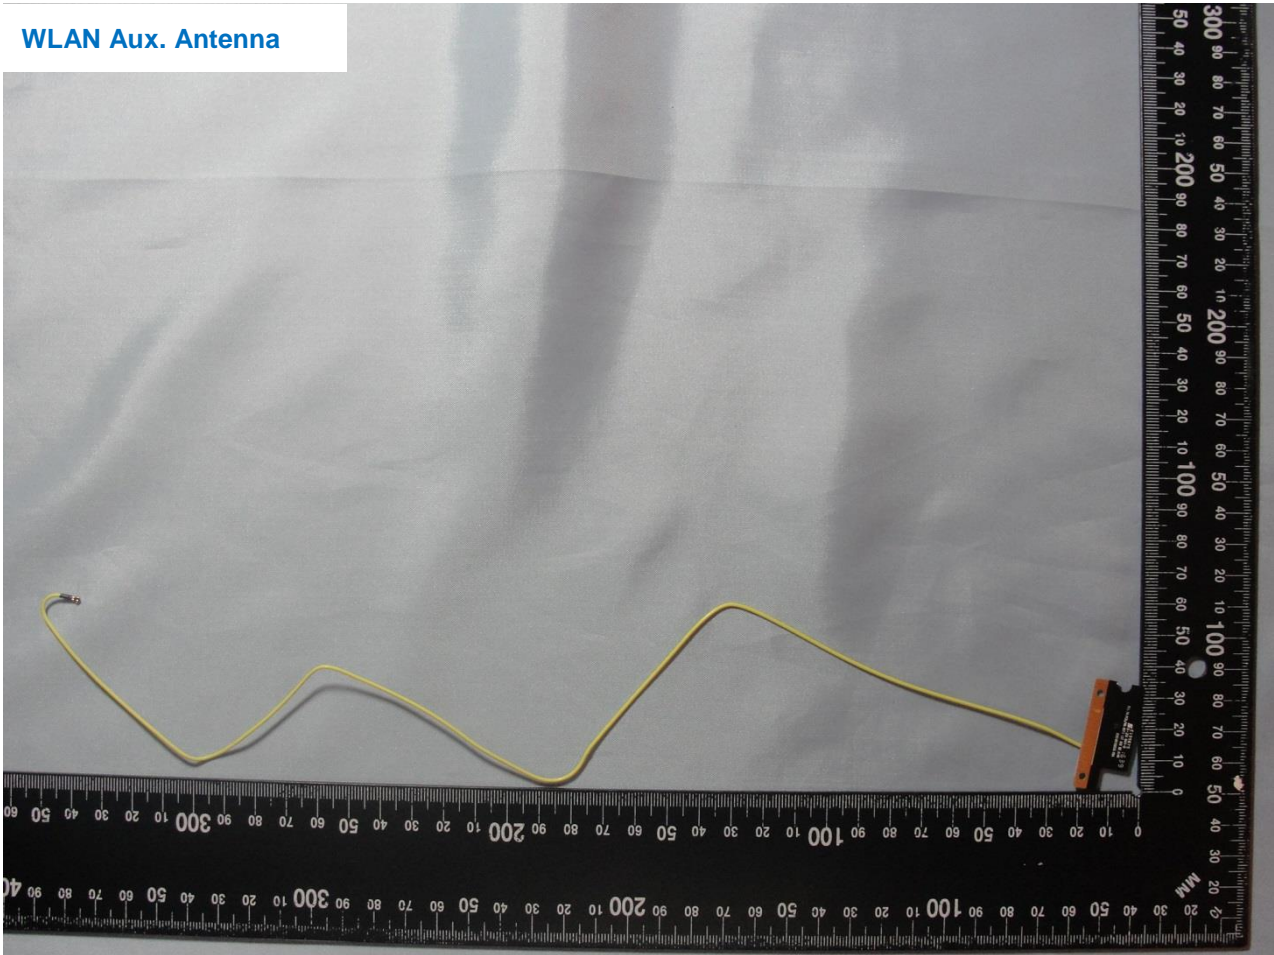

Host: Tablet (Brand Name: Getac / Model Name: A140)

WLAN Aux. Antenna