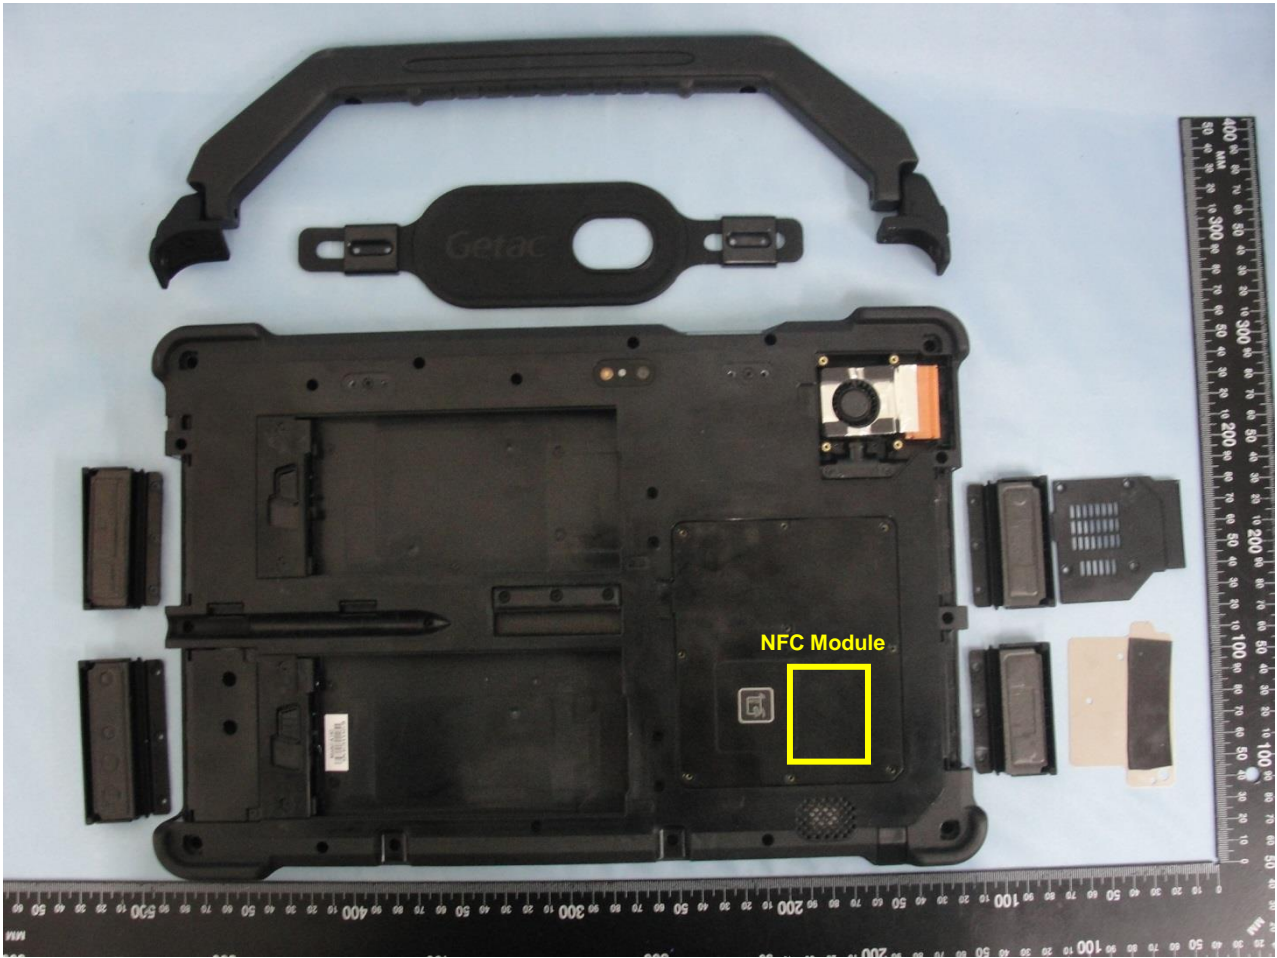

#### 4. Internal Photograph of the Host

Host: Tablet (Brand Name: Getac / Model Name: A140)

Host: Tablet (Brand Name: Getac / Model Name: A140)

Host: Tablet (Brand Name: Getac / Model Name: A140)

Host: Tablet (Brand Name: Getac / Model Name: A140)

WWAN Main Antenna

Host: Tablet (Brand Name: Getac / Model Name: A140)

Host: Tablet (Brand Name: Getac / Model Name: A140)

Host: Tablet (Brand Name: Getac / Model Name: A140)

Host: Tablet (Brand Name: Getac / Model Name: A140)

Host: Tablet (Brand Name: Getac / Model Name: A140)

Host: Tablet (Brand Name: Getac / Model Name: A140)

WLAN Main Antenna

Host: Tablet (Brand Name: Getac / Model Name: A140)

Host: Tablet (Brand Name: Getac / Model Name: A140)

Host: Tablet (Brand Name: Getac / Model Name: A140)

WLAN Aux. Antenna

Host: Tablet (Brand Name: Getac / Model Name: A140)

Host: Tablet (Brand Name: Getac / Model Name: A140)

Host: Tablet (Brand Name: Getac / Model Name: A140)