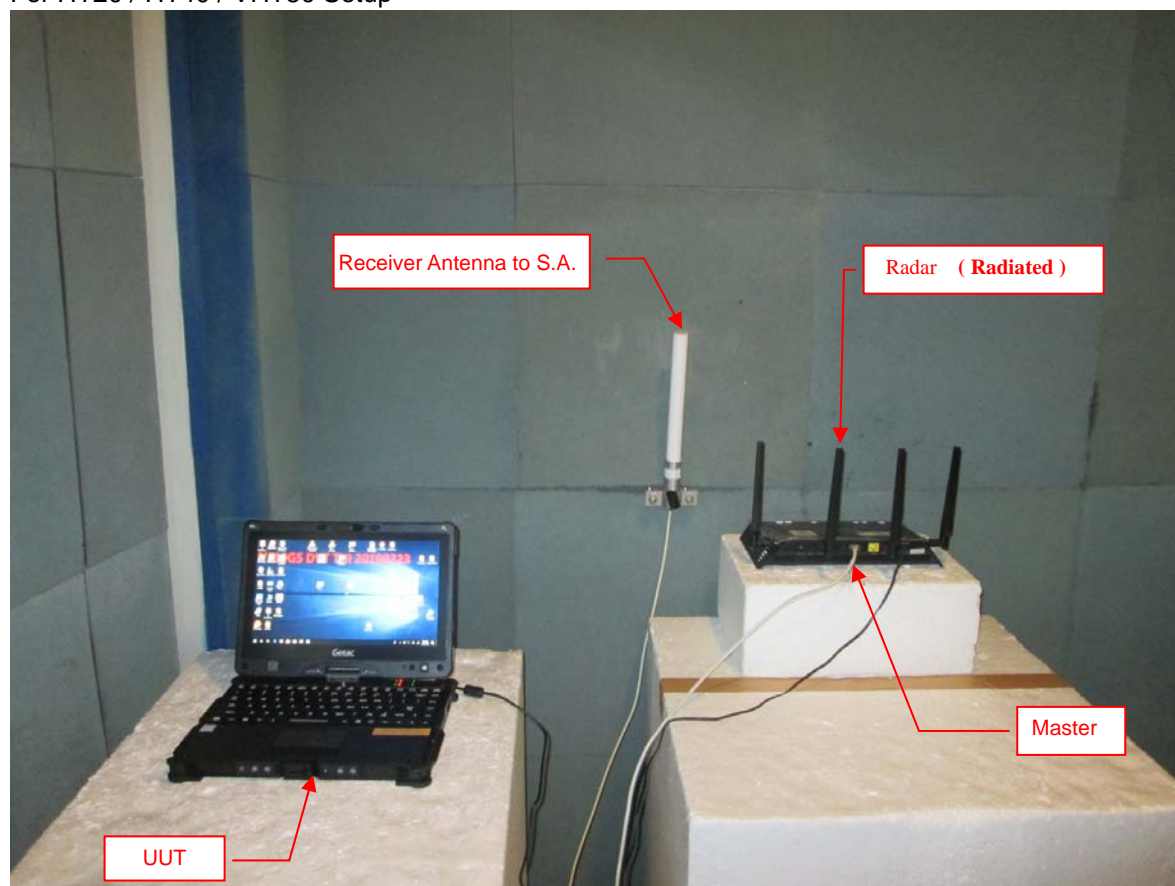

## PHOTOGRAPHS OF THE TEST CONFIGURATION

### DFS

Set UUT as Client without radar detection mode (Radar injected into Master)

For HT20 / HT40 / VHT80 Setup

For VHT160 Setup