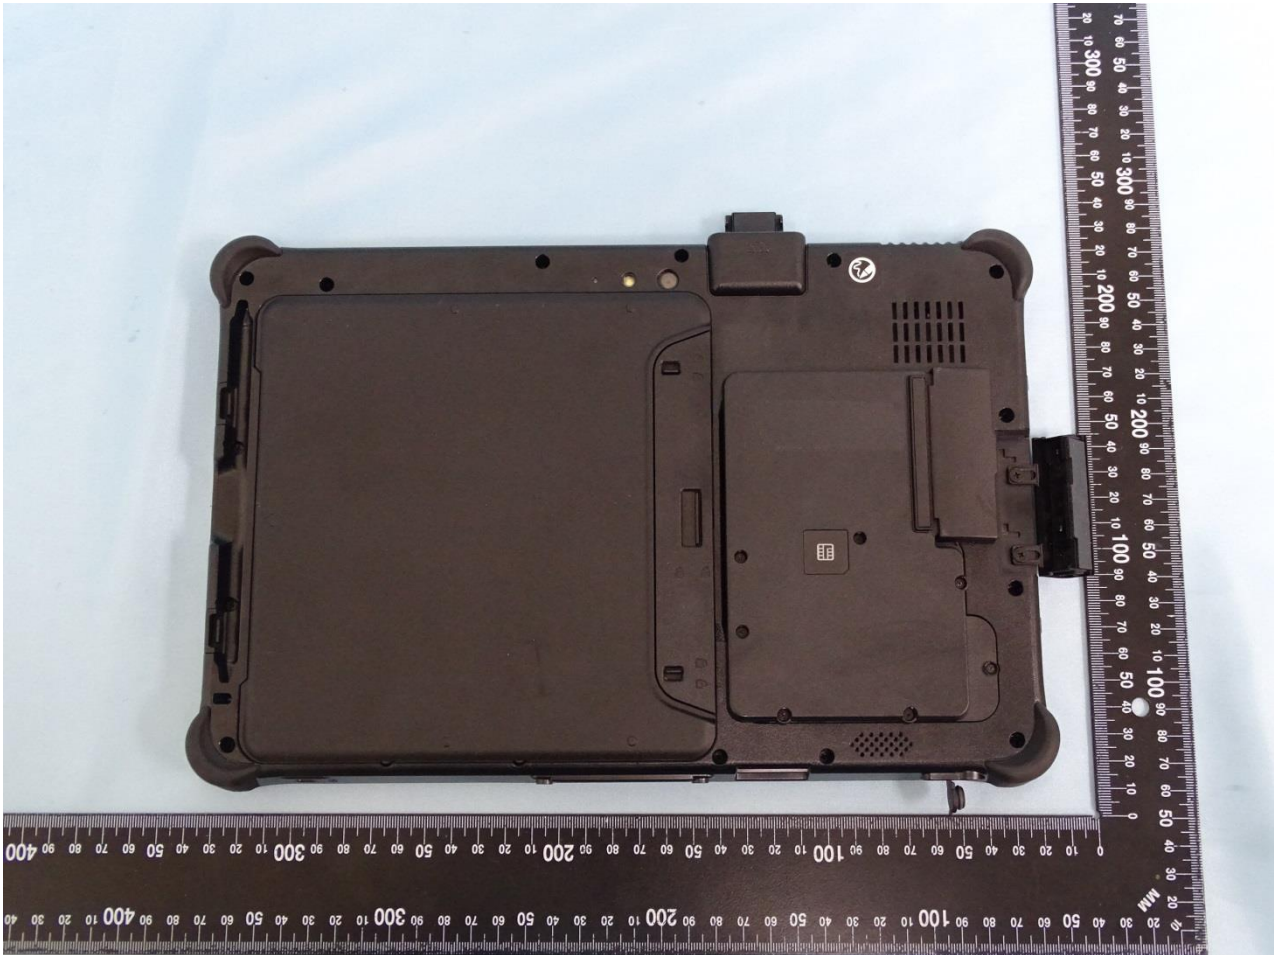

**1. External Photograph of EUT**

**Brand Name: Getac / Model Name: F110**

Brand Name: Getac / Model Name: F110

Brand Name: Getac / Model Name: F110

Brand Name: Getac / Model Name: F110

**Brand Name: Getac / Model Name: F110**

Brand Name: Getac / Model Name: F110

**2. Photograph of Accessory**

**Brand Name: Getac / Model Name: F110**

<b>Specification of Accessory</b>		
<b>AC Adapter</b>	<b>Brand Name</b>	Chicony
	<b>Model Name</b>	A12-065N2A
<b>Battery</b>	<b>Brand Name</b>	Getac
	<b>Model Name</b>	BP3S1P2160-S
<b>WLAN Module</b>	<b>Brand Name</b>	Intel
	<b>Model Name</b>	8265NGW