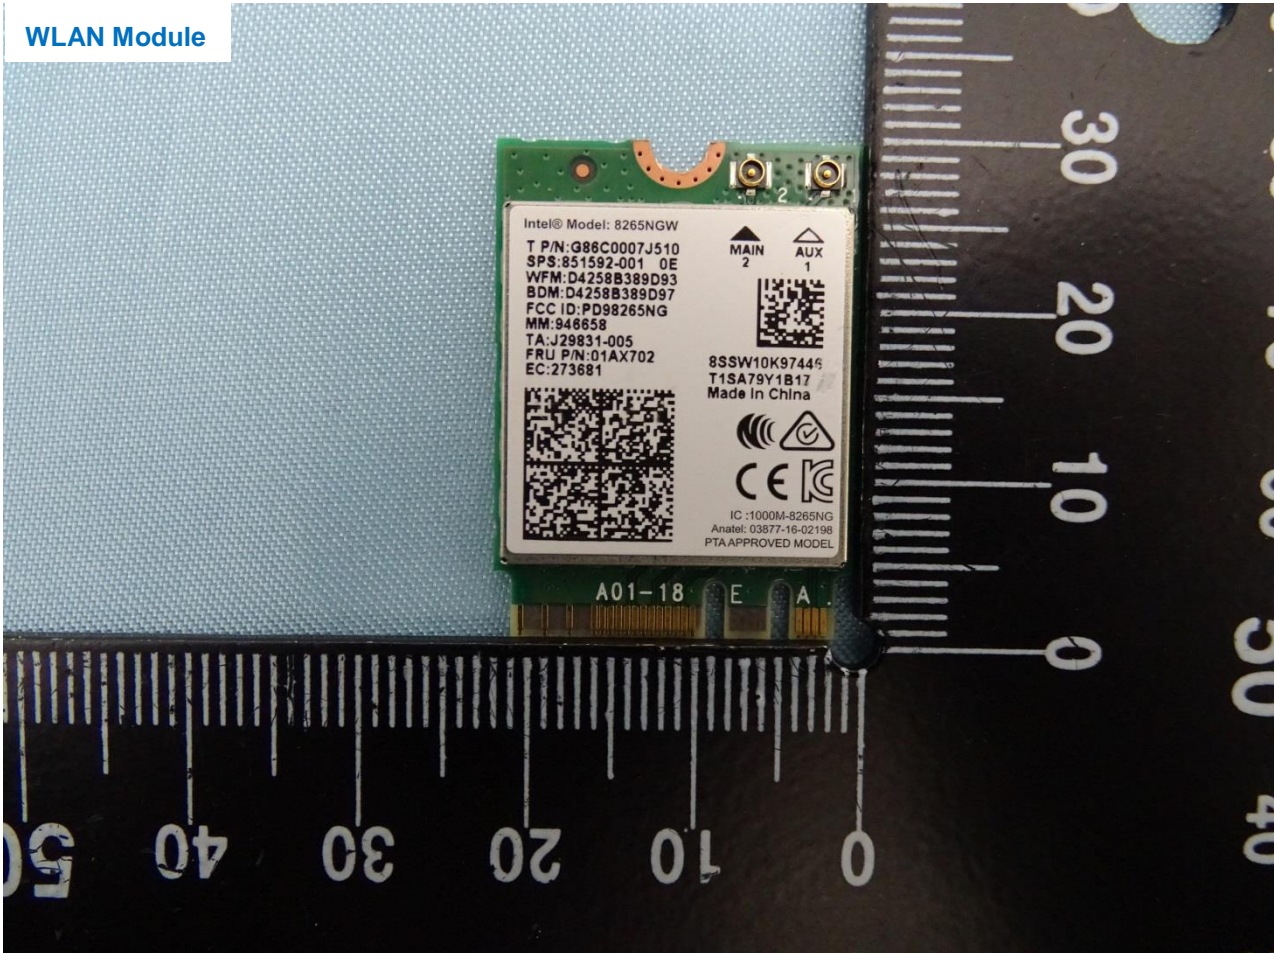

Brand Name: Getac / Model Name: B300

Brand Name: Getac / Model Name: B300

Brand Name: Getac / Model Name: B300

Brand Name: Getac / Model Name: B300

Brand Name: Getac / Model Name: B300

WLAN Module

Brand Name: Getac / Model Name: B300