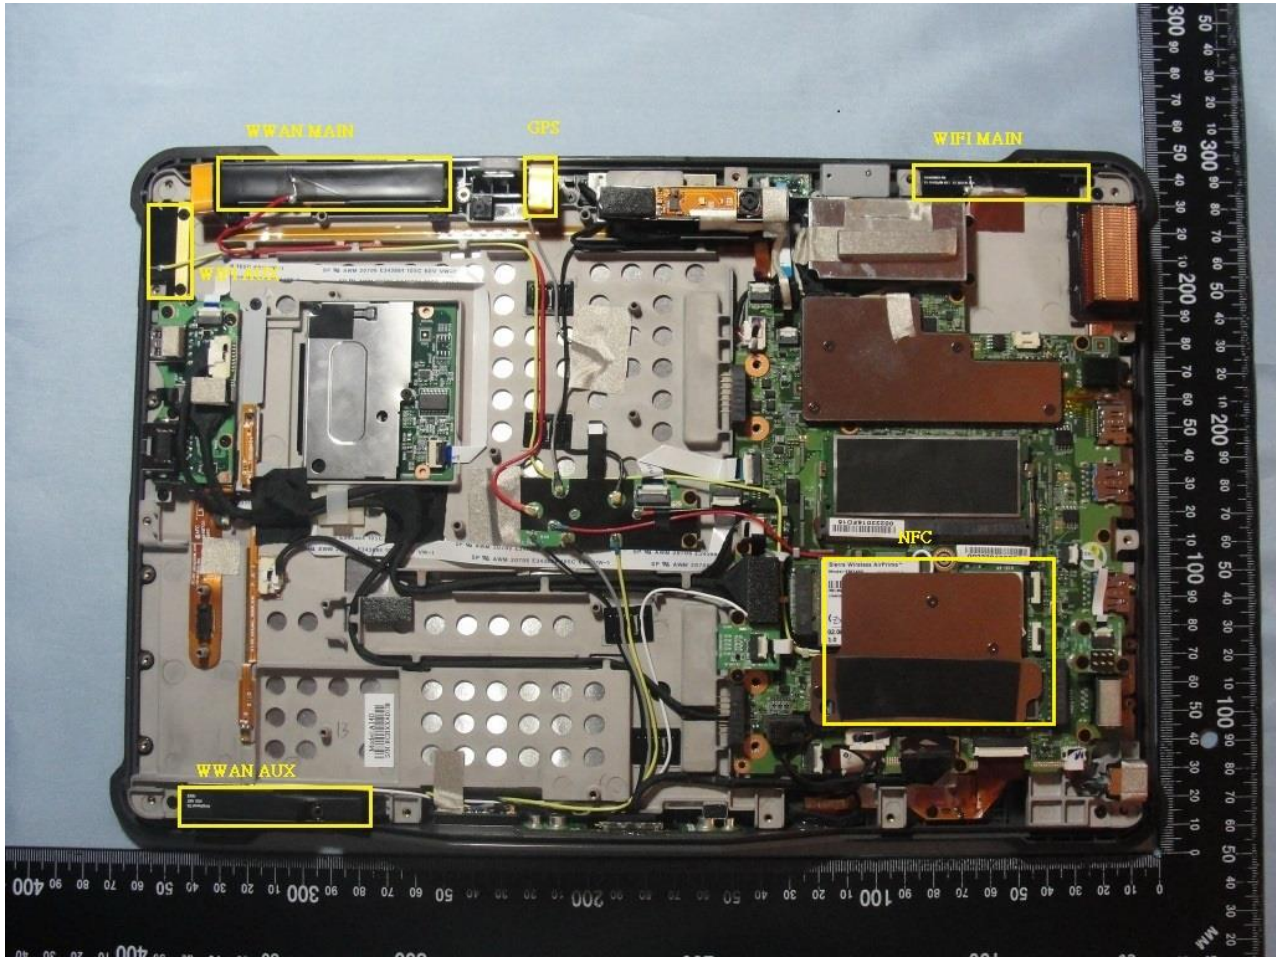

#### 4. Internal Photograph of the Host

Host: Tablet (Brand Name: Getac / Model Name: A140)

Host: Tablet (Brand Name: Getac / Model Name: A140)

Host: Tablet (Brand Name: Getac / Model Name: A140)

Host: Tablet (Brand Name: Getac / Model Name: A140)

WWAN Main Antenna

Host: Tablet (Brand Name: Getac / Model Name: A140)

Host: Tablet (Brand Name: Getac / Model Name: A140)

Host: Tablet (Brand Name: Getac / Model Name: A140)

WWAN Aux. Antenna

Host: Tablet (Brand Name: Getac / Model Name: A140)

Host: Tablet (Brand Name: Getac / Model Name: A140)

Host: Tablet (Brand Name: Getac / Model Name: A140)

WLAN Main Antenna

Host: Tablet (Brand Name: Getac / Model Name: A140)

Host: Tablet (Brand Name: Getac / Model Name: A140)

Host: Tablet (Brand Name: Getac / Model Name: A140)

WLAN Aux. Antenna

Host: Tablet (Brand Name: Getac / Model Name: A140)

Host: Tablet (Brand Name: Getac / Model Name: A140)

Host: Tablet (Brand Name: Getac / Model Name: A140)