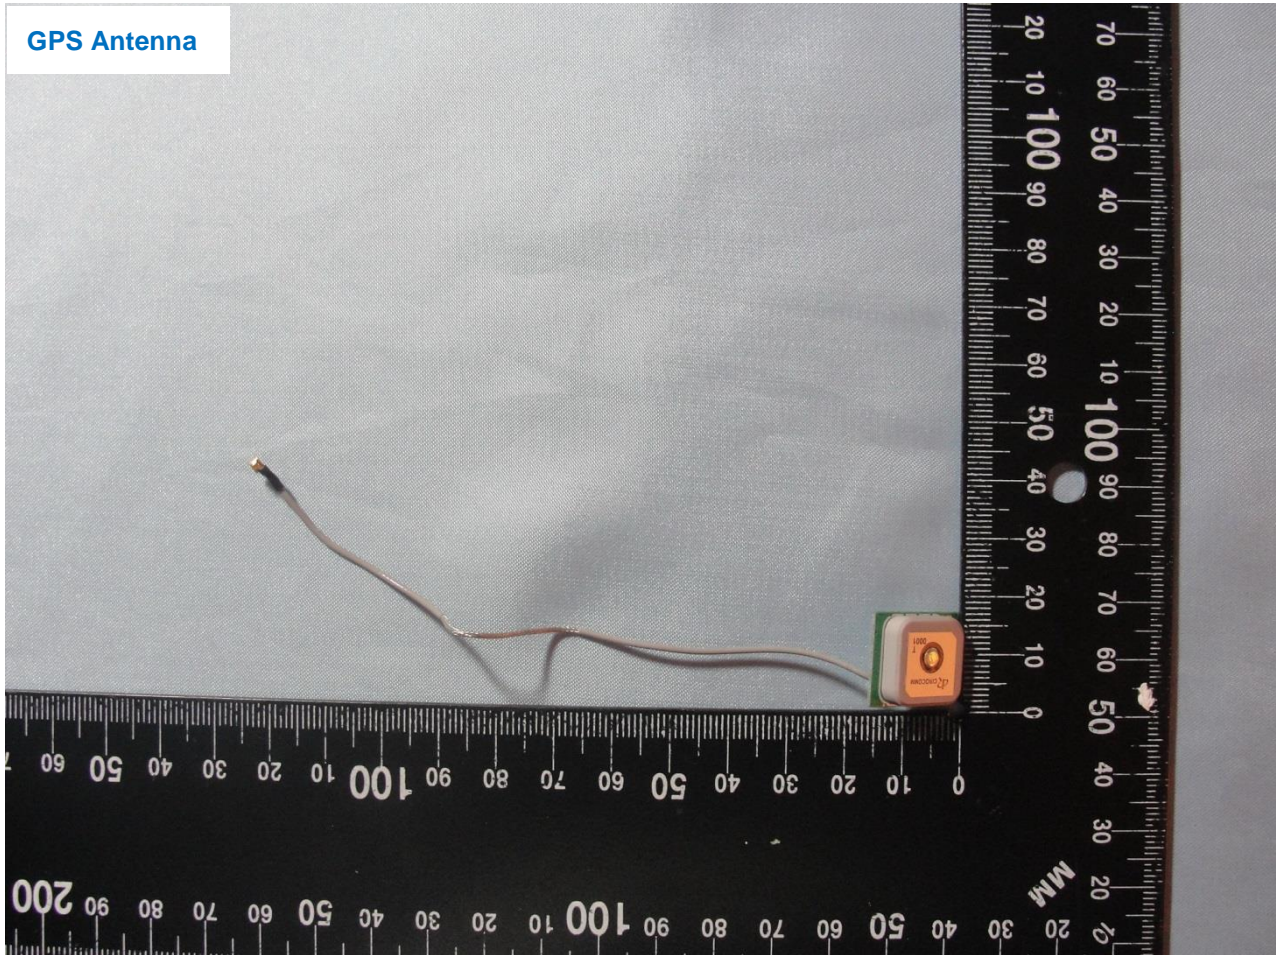

Host: Tablet (Brand Name: Getac / Model Name: A140)

WLAN Aux. Antenna

Host: Tablet (Brand Name: Getac / Model Name: A140)

Host: Tablet (Brand Name: Getac / Model Name: A140)

Host: Tablet (Brand Name: Getac / Model Name: A140)