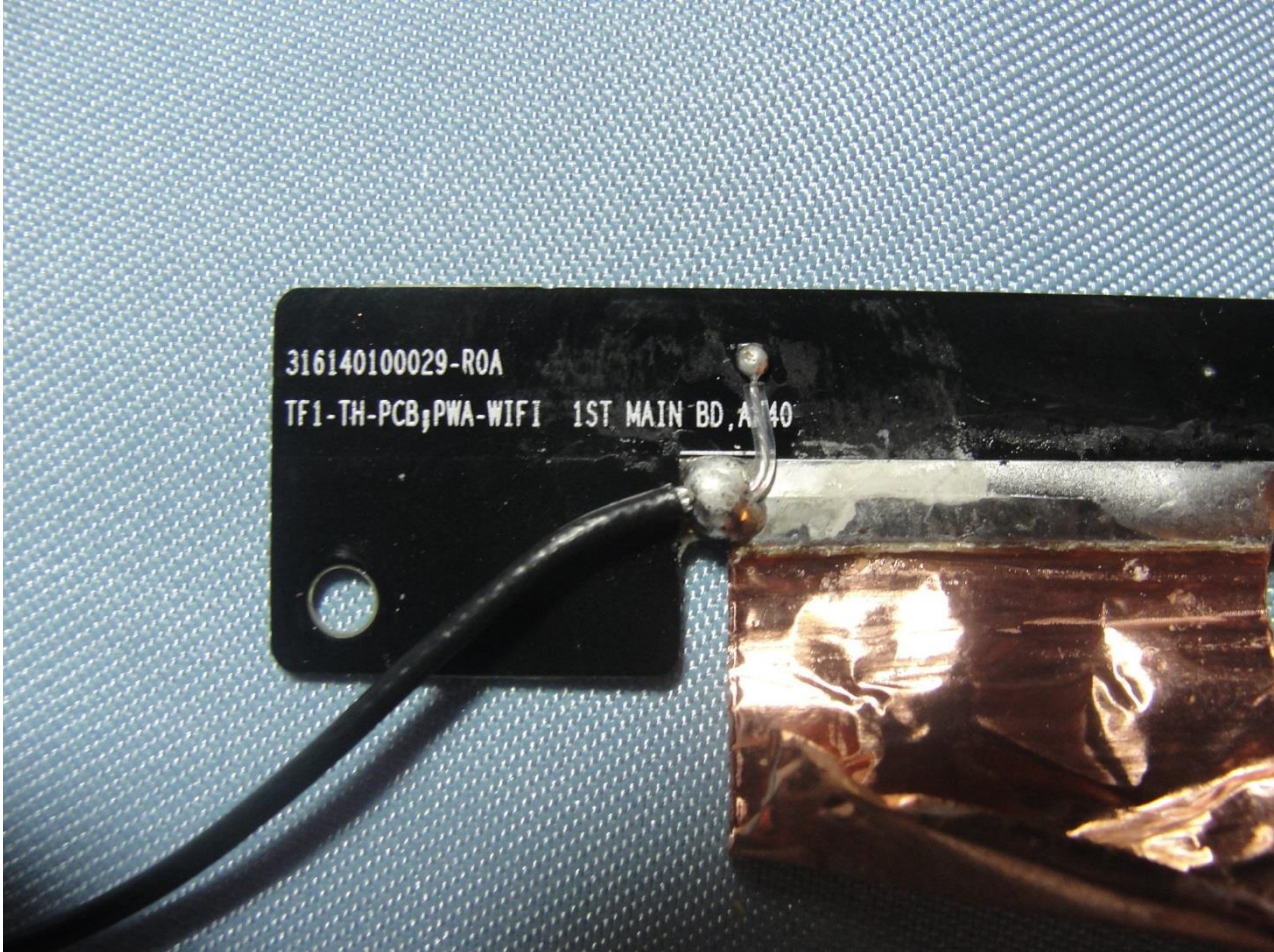

WWAN Main Antenna

Host: Tablet (Brand Name: Getac / Model Name: A140)

Host: Tablet (Brand Name: Getac / Model Name: A140)

Host: Tablet (Brand Name: Getac / Model Name: A140)

WWAN Aux. Antenna

Host: Tablet (Brand Name: Getac / Model Name: A140)

Host: Tablet (Brand Name: Getac / Model Name: A140)

Host: Tablet (Brand Name: Getac / Model Name: A140)

WLAN Main Antenna

Host: Tablet (Brand Name: Getac / Model Name: A140)

Host: Tablet (Brand Name: Getac / Model Name: A140)

Host: Tablet (Brand Name: Getac / Model Name: A140)

WLAN Aux. Antenna

Host: Tablet (Brand Name: Getac / Model Name: A140)

Host: Tablet (Brand Name: Getac / Model Name: A140)

Host: Tablet (Brand Name: Getac / Model Name: A140)