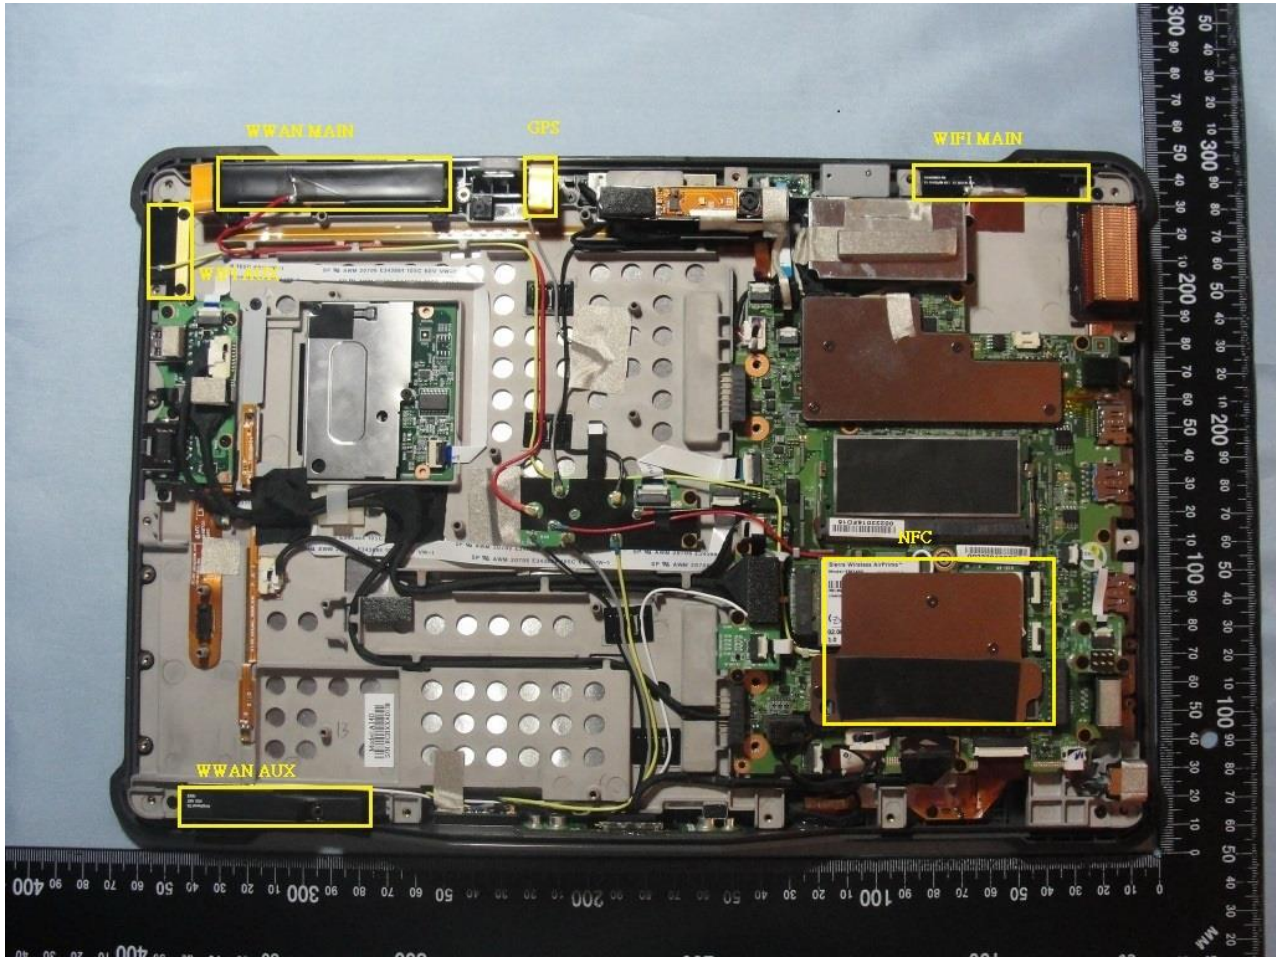

4. Internal Photograph of the Host

Host: Tablet (Brand Name: Getac / Model Name: A140)

Host: Tablet (Brand Name: Getac / Model Name: A140)

Host: Tablet (Brand Name: Getac / Model Name: A140)

Host: Tablet (Brand Name: Getac / Model Name: A140)

WWAN Main Antenna

Host: Tablet (Brand Name: Getac / Model Name: A140)

Host: Tablet (Brand Name: Getac / Model Name: A140)

Host: Tablet (Brand Name: Getac / Model Name: A140)

WWAN Aux. Antenna

Host: Tablet (Brand Name: Getac / Model Name: A140)

Host: Tablet (Brand Name: Getac / Model Name: A140)

Host: Tablet (Brand Name: Getac / Model Name: A140)

WLAN Main Antenna

Host: Tablet (Brand Name: Getac / Model Name: A140)

Host: Tablet (Brand Name: Getac / Model Name: A140)

Host: Tablet (Brand Name: Getac / Model Name: A140)

WLAN Aux. Antenna

Host: Tablet (Brand Name: Getac / Model Name: A140)

Host: Tablet (Brand Name: Getac / Model Name: A140)

Host: Tablet (Brand Name: Getac / Model Name: A140)