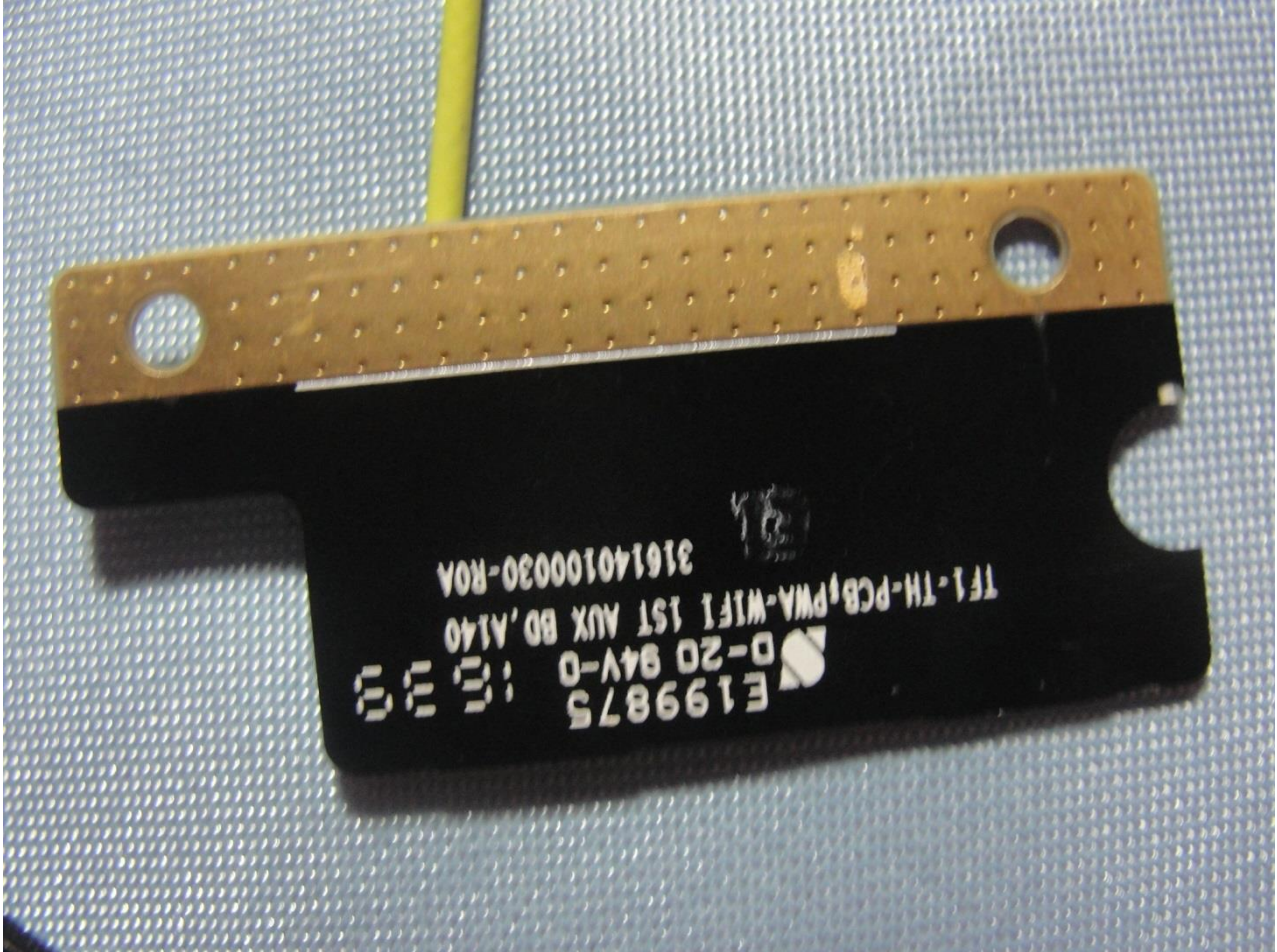

Host: Tablet (Brand Name: Getac / Model Name: A140)

Host: Tablet (Brand Name: Getac / Model Name: A140)

WLAN Main Antenna

Host: Tablet (Brand Name: Getac / Model Name: A140)

Host: Tablet (Brand Name: Getac / Model Name: A140)

Host: Tablet (Brand Name: Getac / Model Name: A140)

WLAN Aux. Antenna

Host: Tablet (Brand Name: Getac / Model Name: A140)

Host: Tablet (Brand Name: Getac / Model Name: A140)

Host: Tablet (Brand Name: Getac / Model Name: A140)