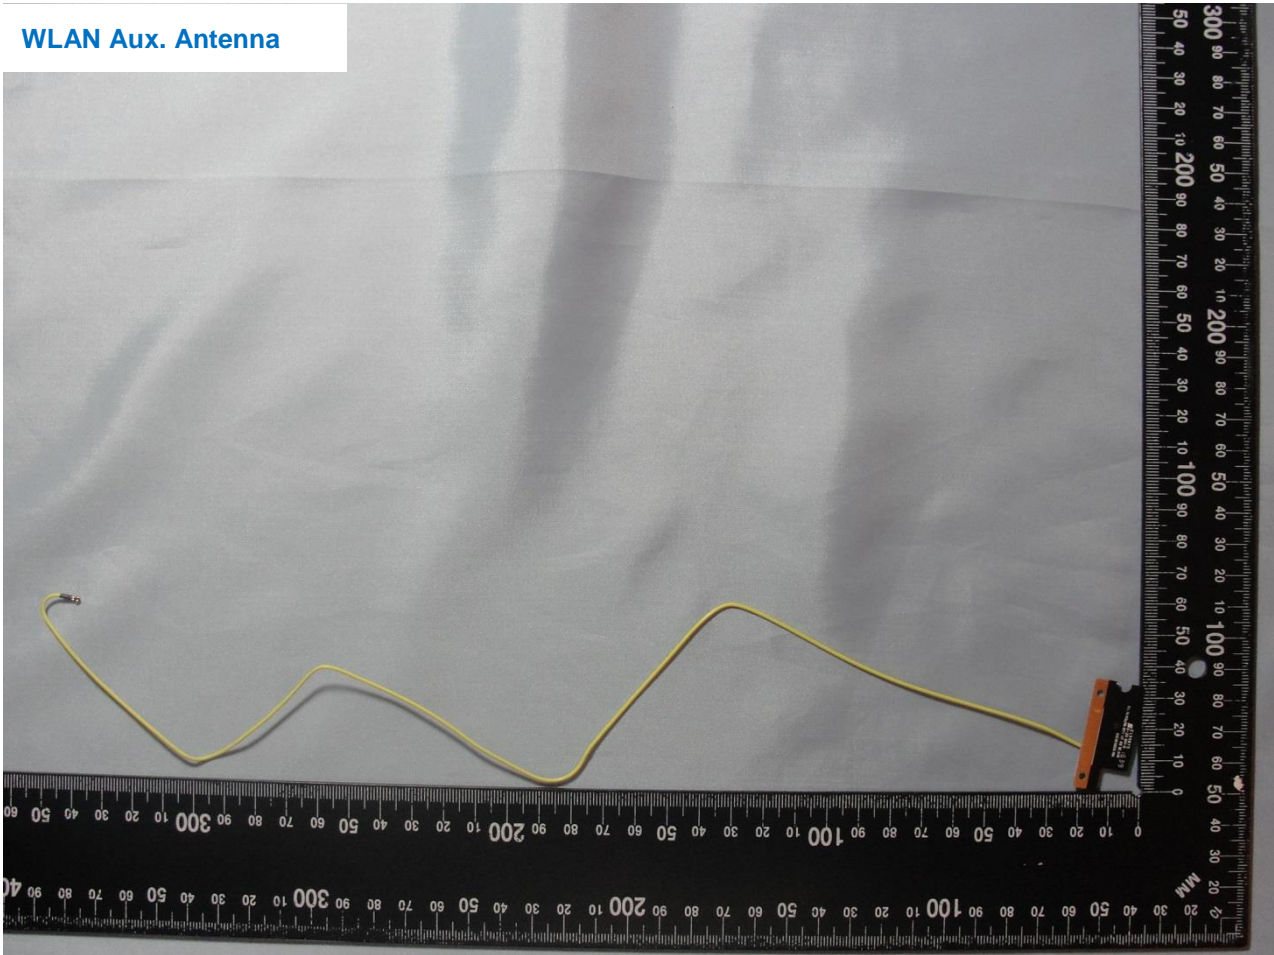

Host: Tablet (Brand Name: Getac / Model Name: A140)

WLAN Aux. Antenna