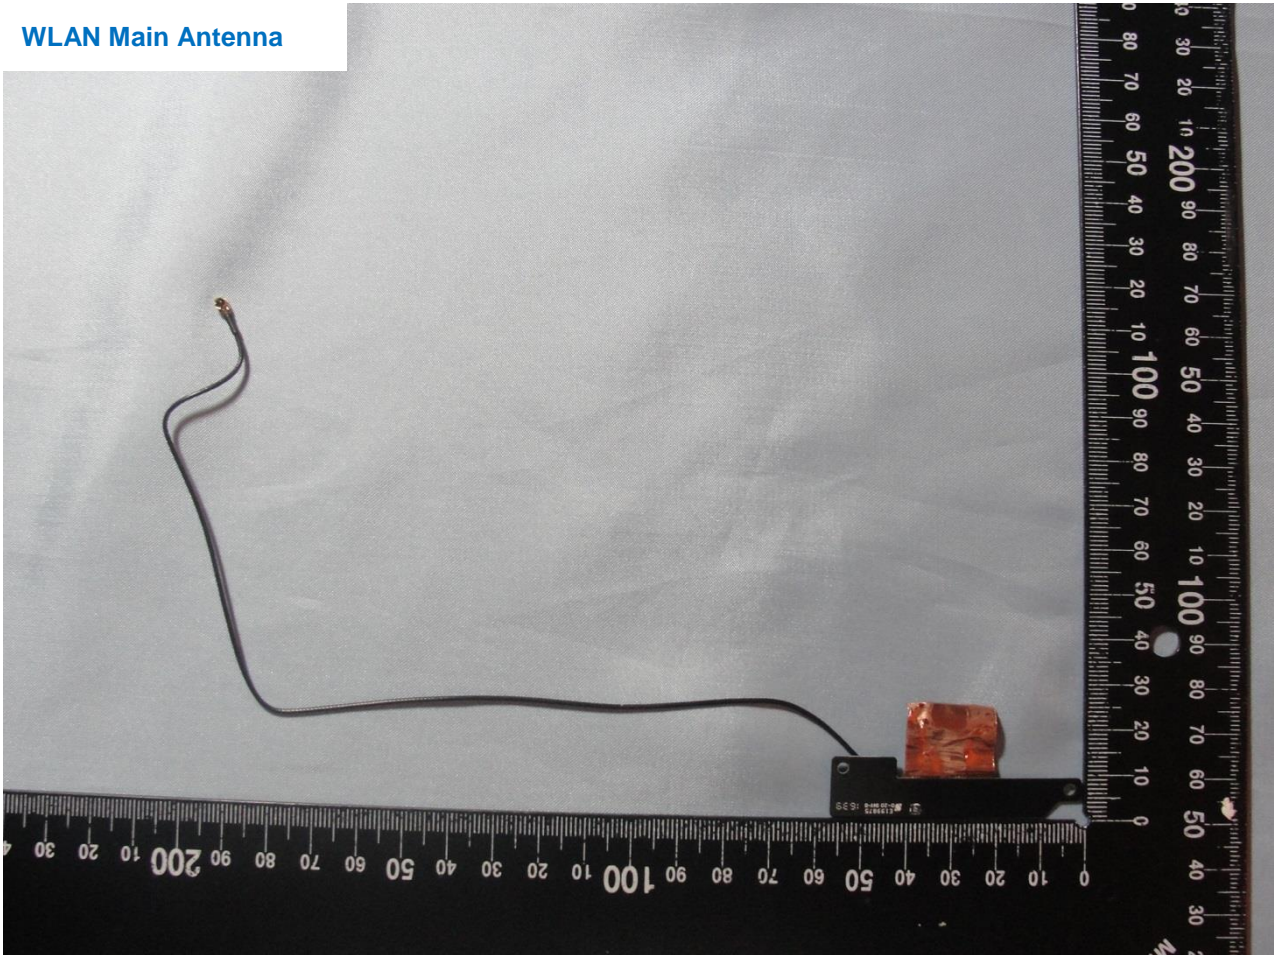

Host: Tablet (Brand Name: Getac / Model Name: A140)

WLAN Main Antenna