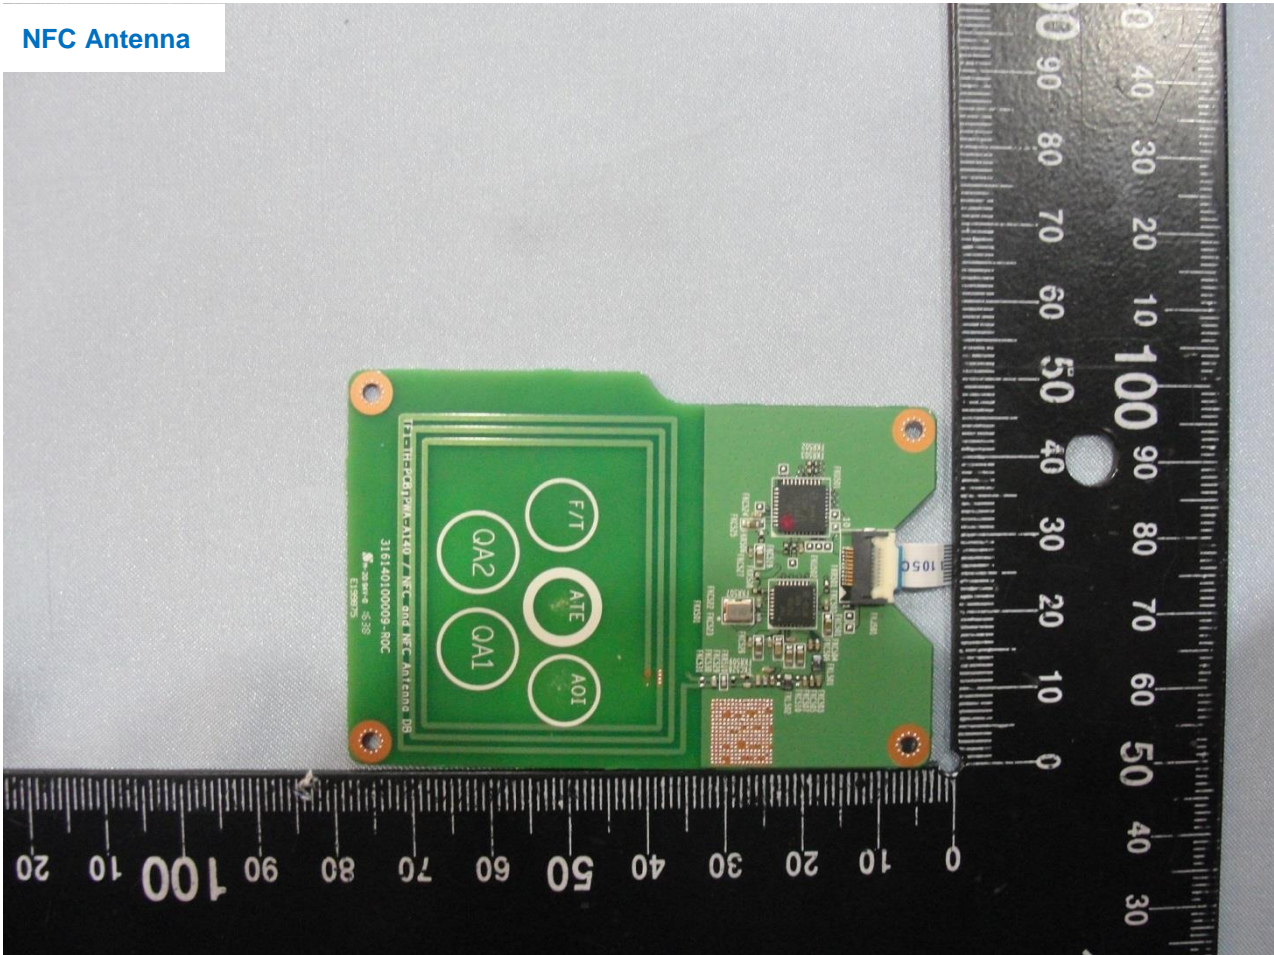

Host: Tablet (Brand Name: Getac / Model Name: A140)

Host: Tablet (Brand Name: Getac / Model Name: A140)

Host: Tablet (Brand Name: Getac / Model Name: A140)

NFC Antenna

Host: Tablet (Brand Name: Getac / Model Name: A140)