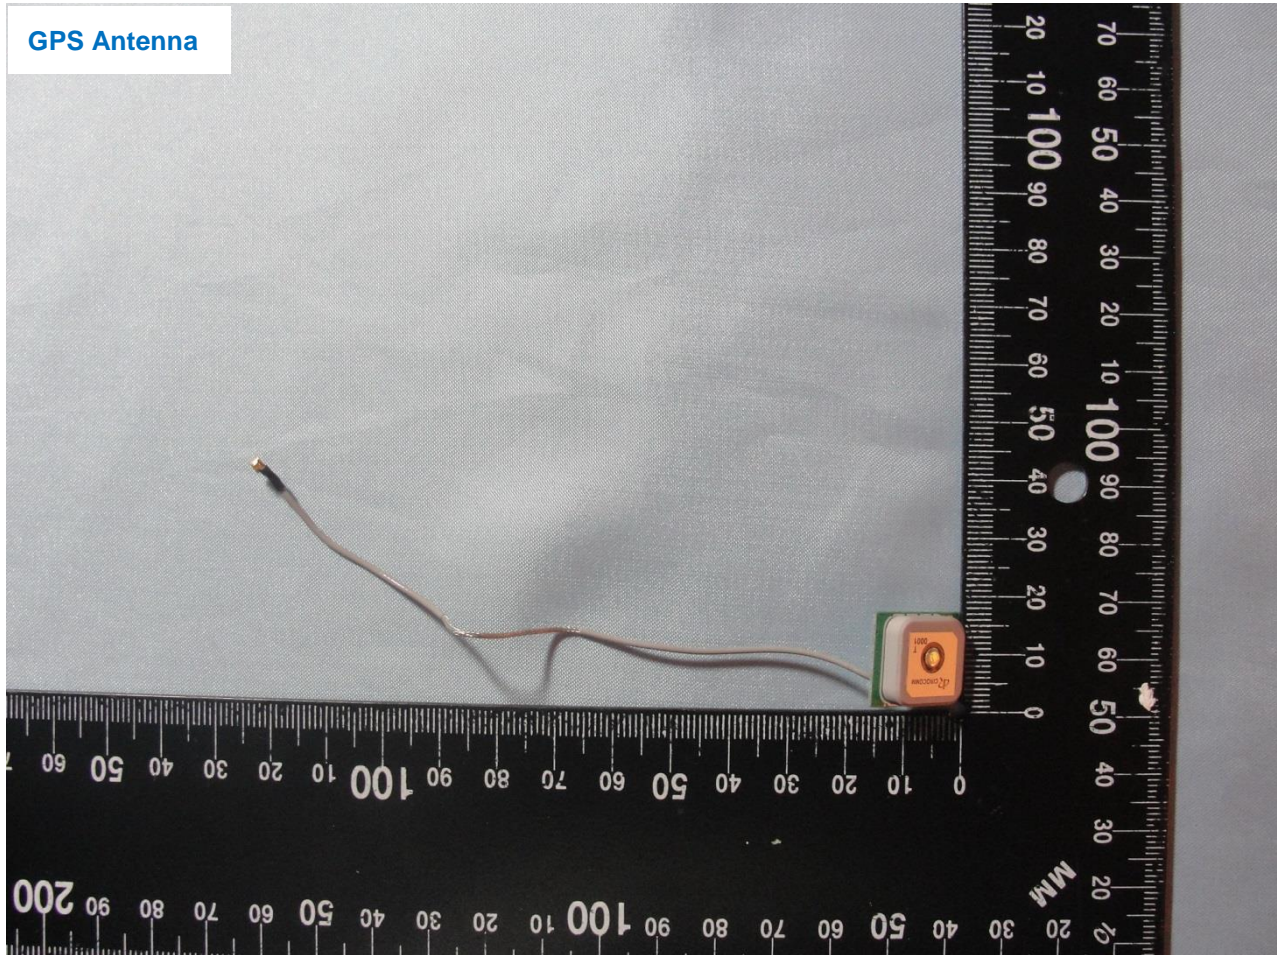

Host: Tablet (Brand Name: Getac / Model Name: A140)

WLAN Aux. Antenna

Host: Tablet (Brand Name: Getac / Model Name: A140)

Host: Tablet (Brand Name: Getac / Model Name: A140)

Host: Tablet (Brand Name: Getac / Model Name: A140)