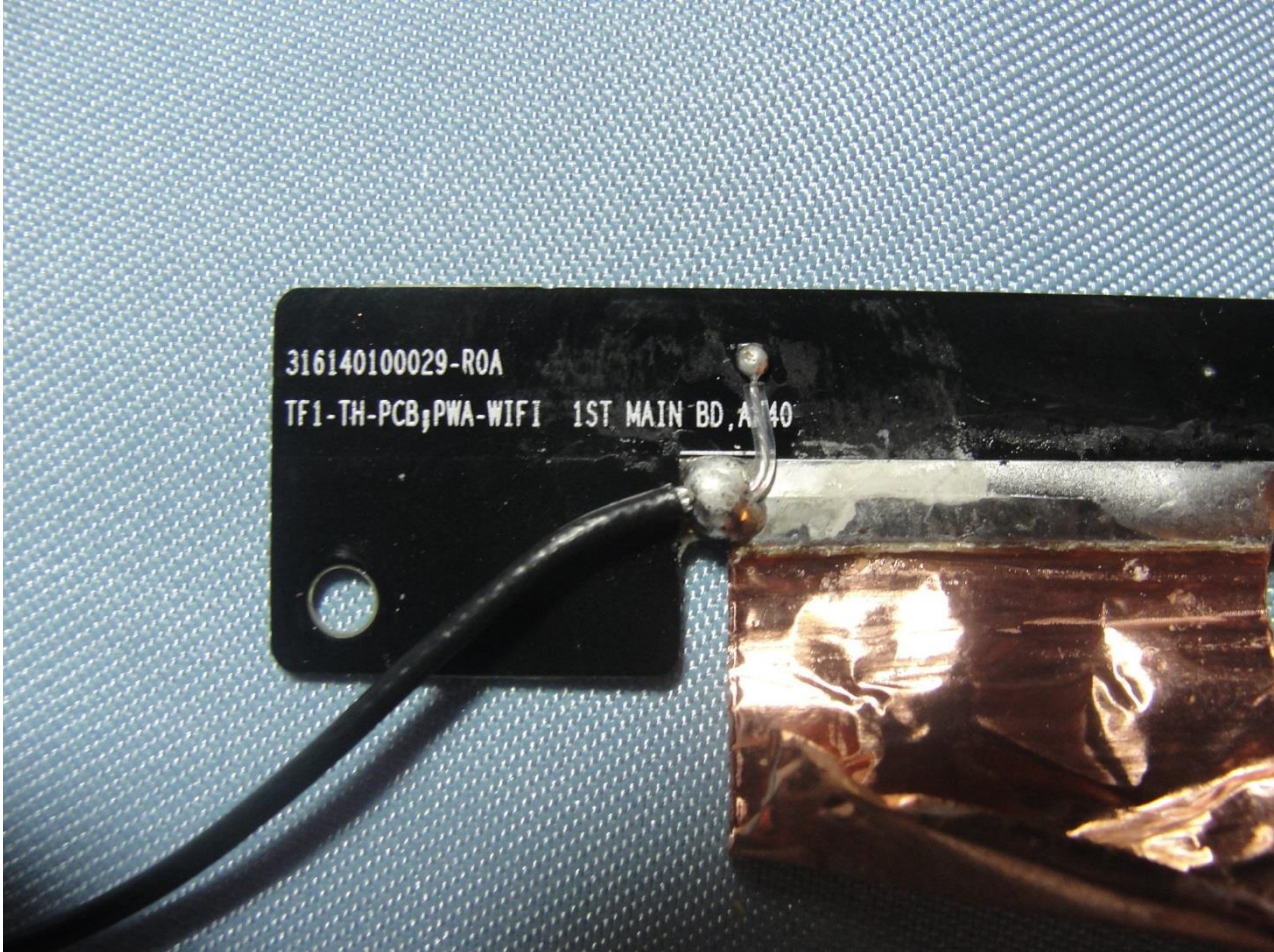

4. Internal Photograph of the Host

Host: Tablet (Brand Name: Getac / Model Name: A140)

Host: Tablet (Brand Name: Getac / Model Name: A140)

Host: Tablet (Brand Name: Getac / Model Name: A140)

Host: Tablet (Brand Name: Getac / Model Name: A140)

WWAN Main Antenna

Host: Tablet (Brand Name: Getac / Model Name: A140)

Host: Tablet (Brand Name: Getac / Model Name: A140)

Host: Tablet (Brand Name: Getac / Model Name: A140)

WWAN Aux. Antenna

Host: Tablet (Brand Name: Getac / Model Name: A140)

Host: Tablet (Brand Name: Getac / Model Name: A140)

Host: Tablet (Brand Name: Getac / Model Name: A140)

WLAN Main Antenna

Host: Tablet (Brand Name: Getac / Model Name: A140)

Host: Tablet (Brand Name: Getac / Model Name: A140)

Host: Tablet (Brand Name: Getac / Model Name: A140)

WLAN Aux. Antenna

Host: Tablet (Brand Name: Getac / Model Name: A140)

Host: Tablet (Brand Name: Getac / Model Name: A140)

Host: Tablet (Brand Name: Getac / Model Name: A140)