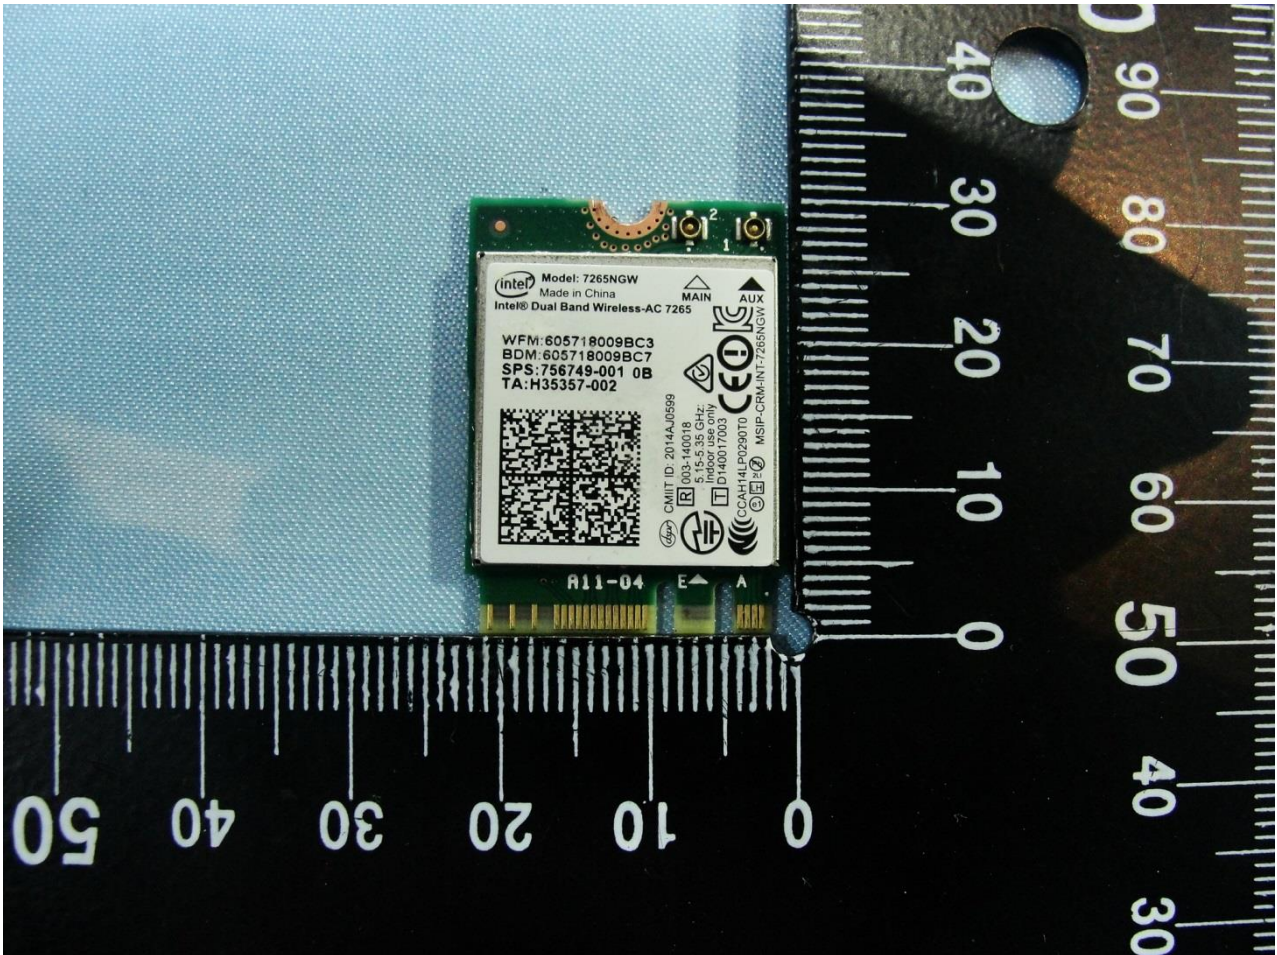

1. Photograph of the EUT

EUT: WLAN module (Brand Name: Intel / Model Name: 7265NGW)

EUT: WLAN module (Brand Name: Intel / Model Name: 7265NGW)