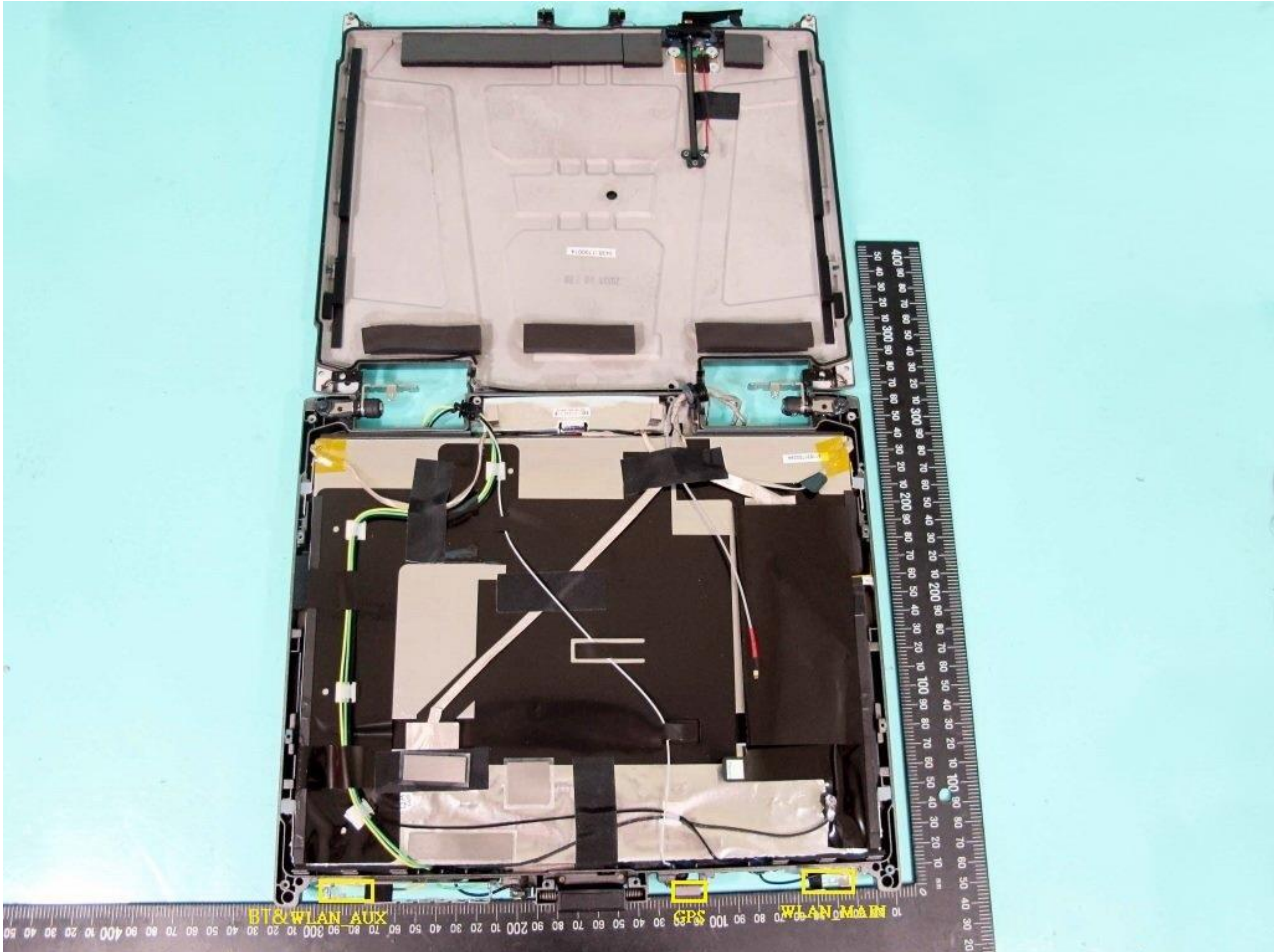

#### 4. Internal Photograph of the Host

Host: Notebook (Brand Name: Getac / Model Name: B300 / Marketing Name: B300)

Host: Notebook (Brand Name: Getac / Model Name: B300 / Marketing Name: B300)

Host: Notebook (Brand Name: Getac / Model Name: B300 / Marketing Name: B300)

Host: Notebook (Brand Name: Getac / Model Name: B300 / Marketing Name: B300)

Bluetooth & WLAN Aux. Antenna