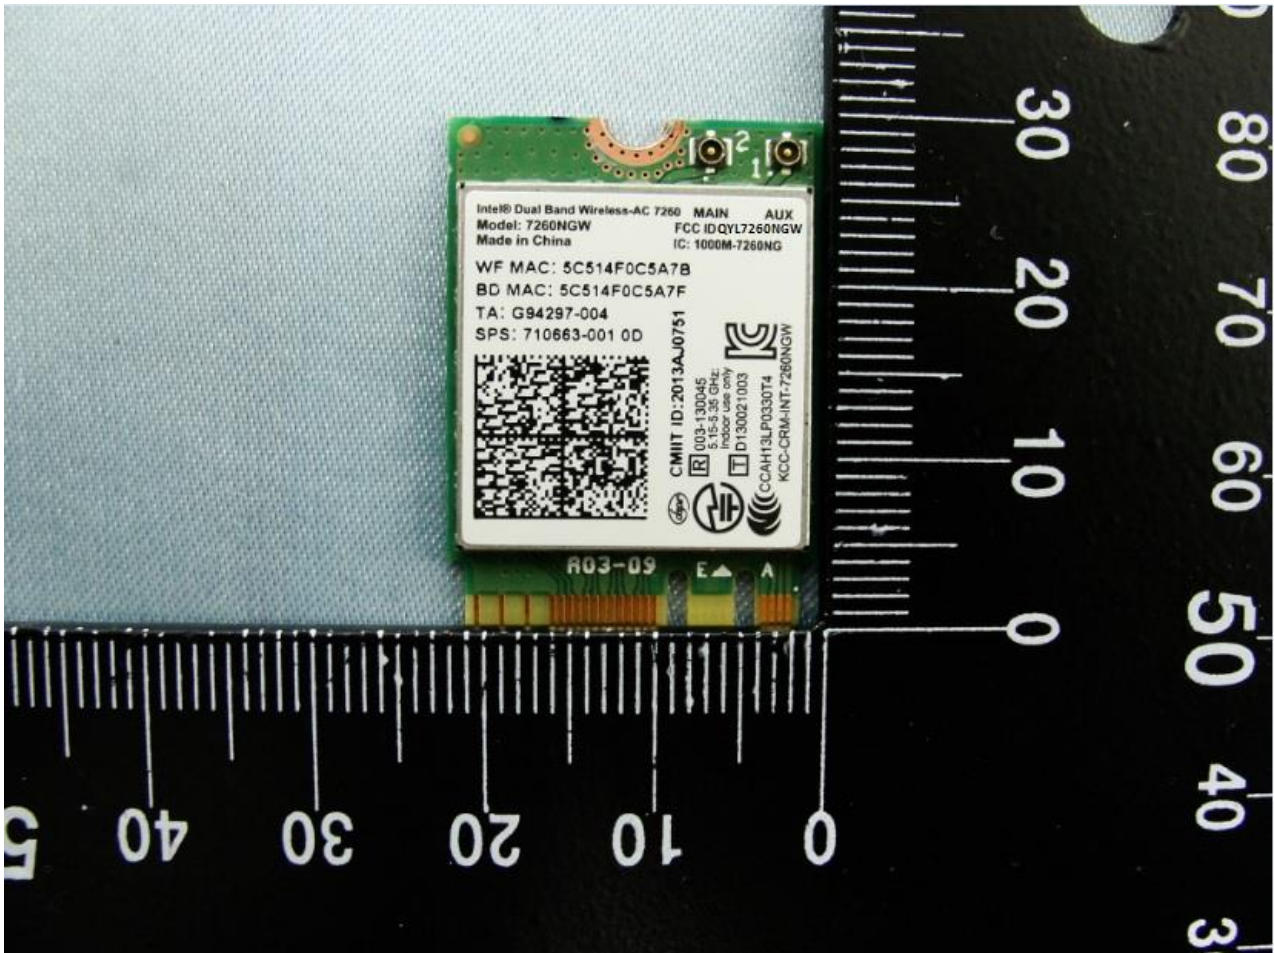

1. Photograph of the EUT

EUT: WLAN module (Brand Name: Intel / Model Name: 7260NGW)

EUT: WLAN module (Brand Name: Intel / Model Name: 7260NGW)

2. External Photograph of the Host

Host: Notebook (Brand Name: Getac / Model Name: B300 / Marketing Name: B300)