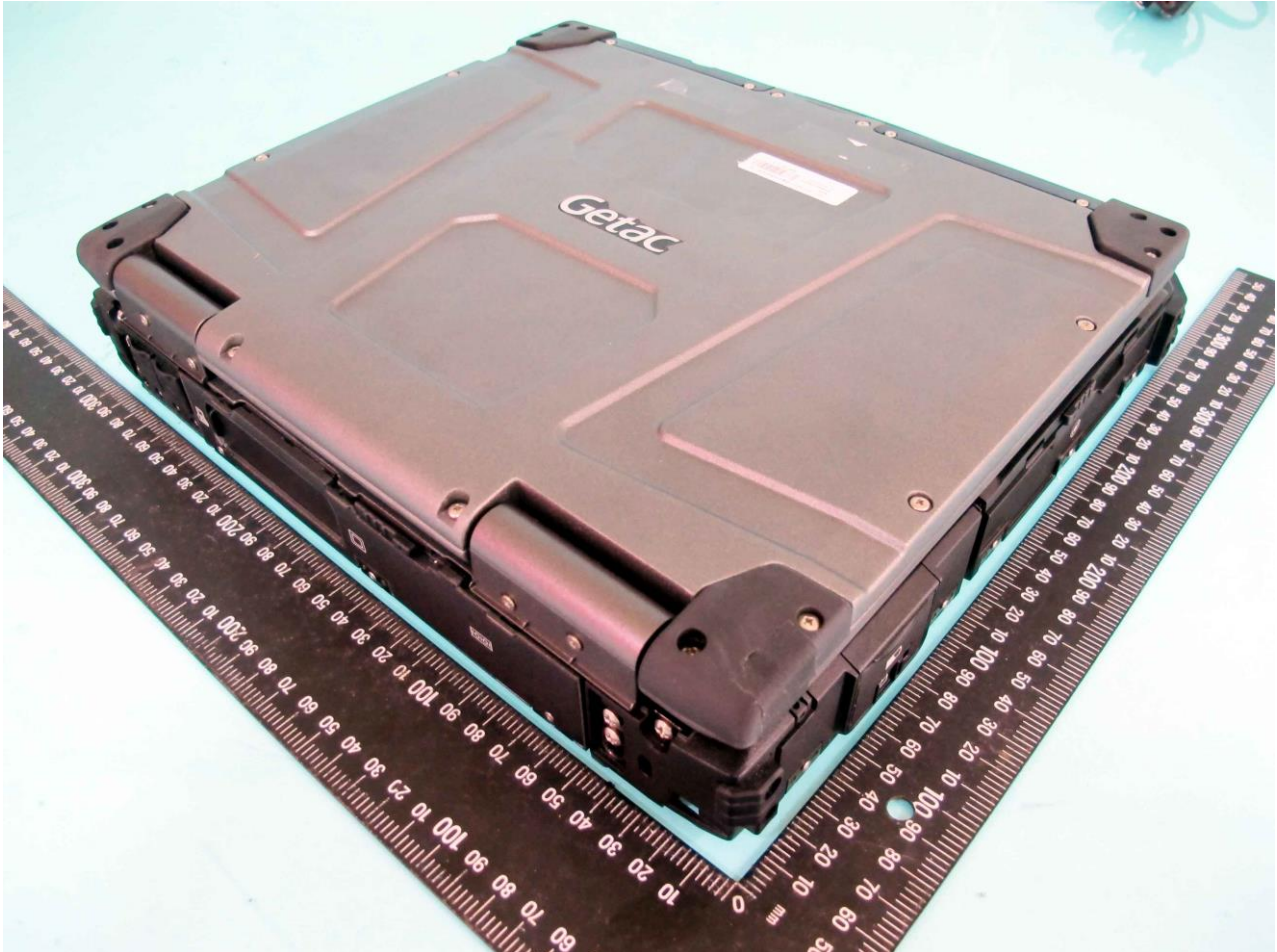

Host: Notebook (Brand Name: Getac / Model Name: B300 / Marketing Name: B300)