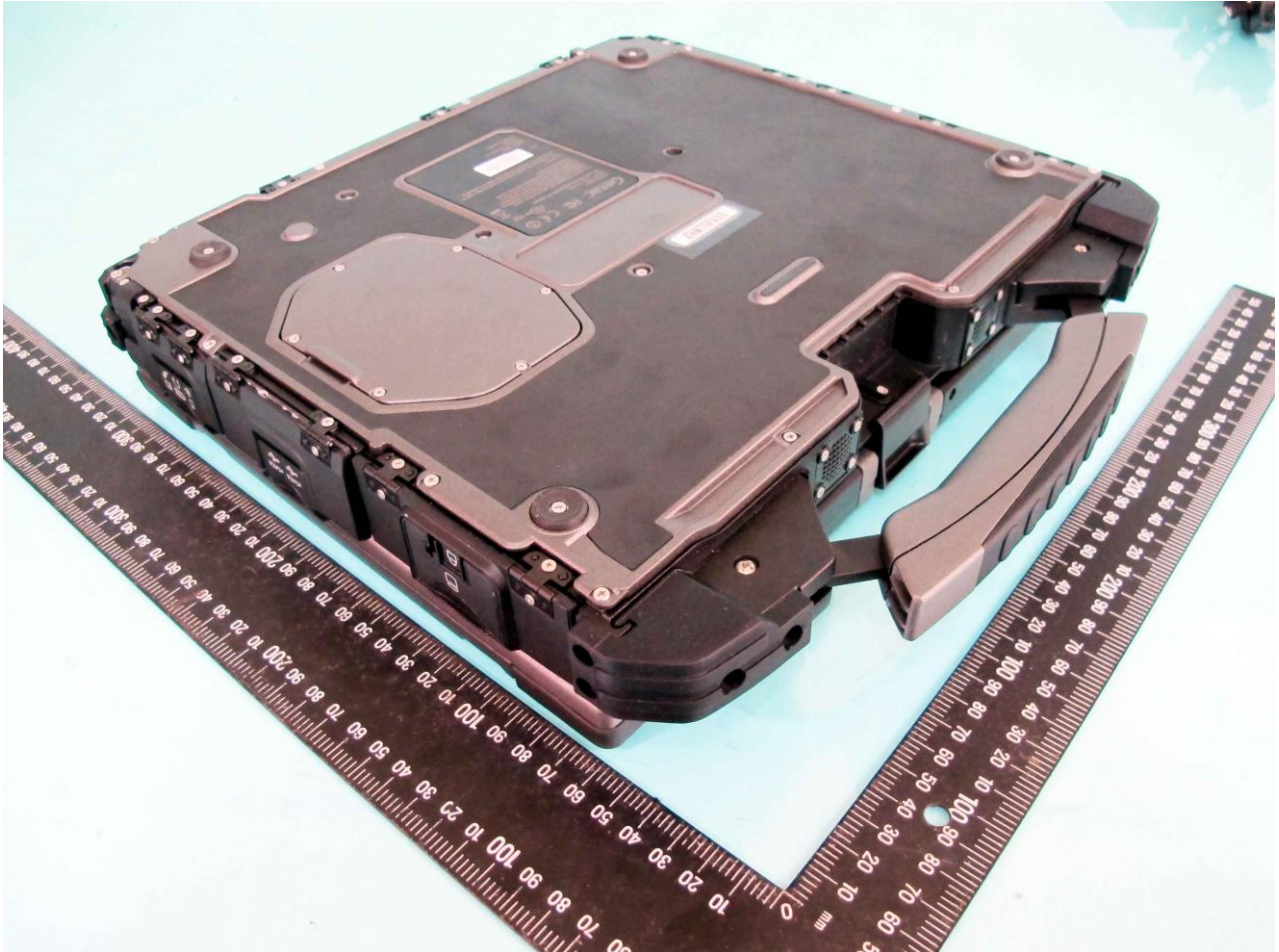

Host: Notebook (Brand Name: Getac / Model Name: B300 / Marketing Name: B300)