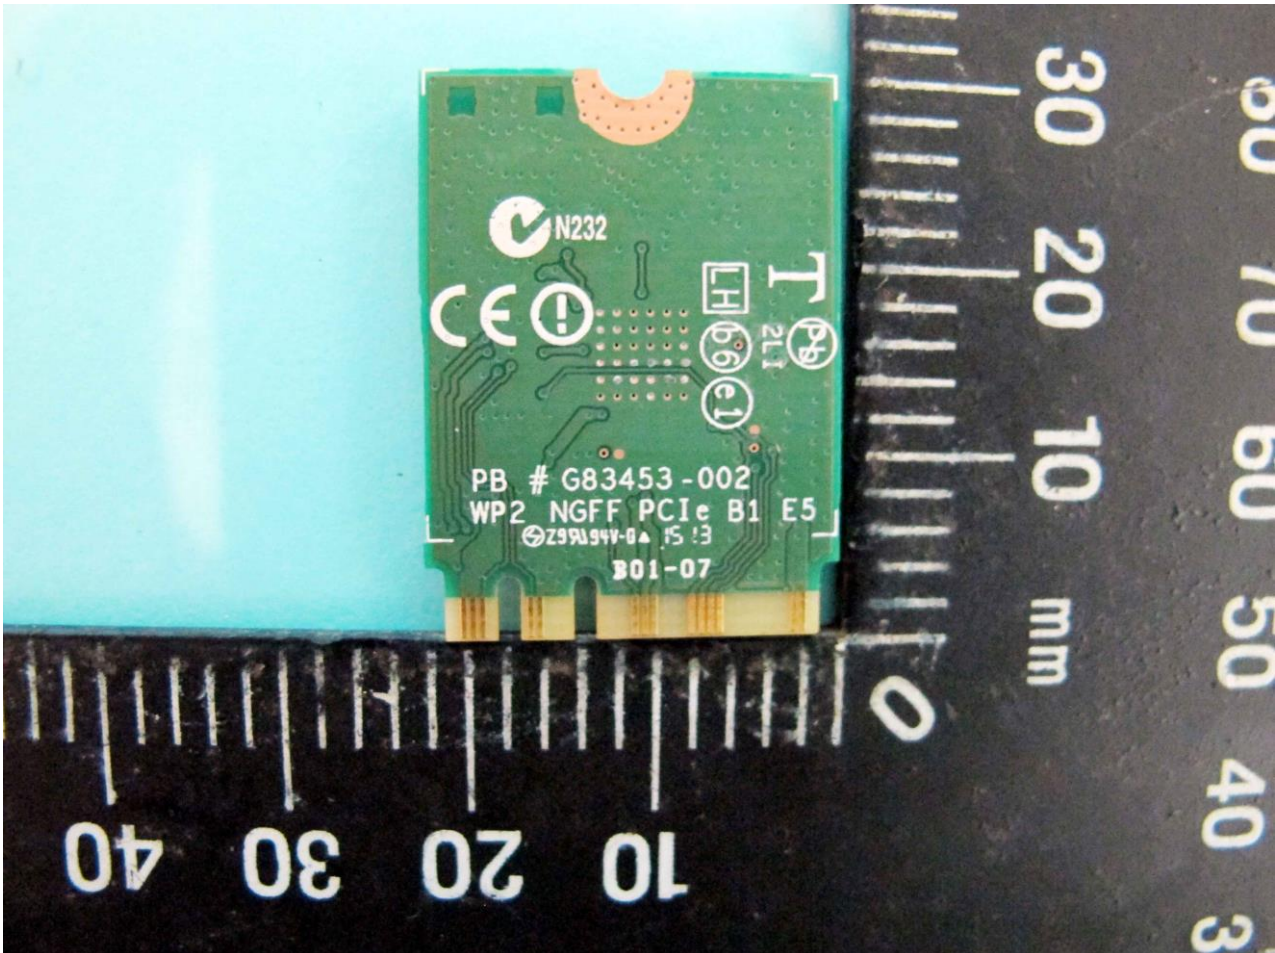

1. Photograph of the EUT

EUT: WLAN module (Brand Name: Intel / Model Name: 7260NGW)

EUT: WLAN module (Brand Name: Intel / Model Name: 7260NGW)

2. External Photograph of the Host

Host: Notebook (Brand Name: Getac / Model Name: B300 / Marketing Name: B300)