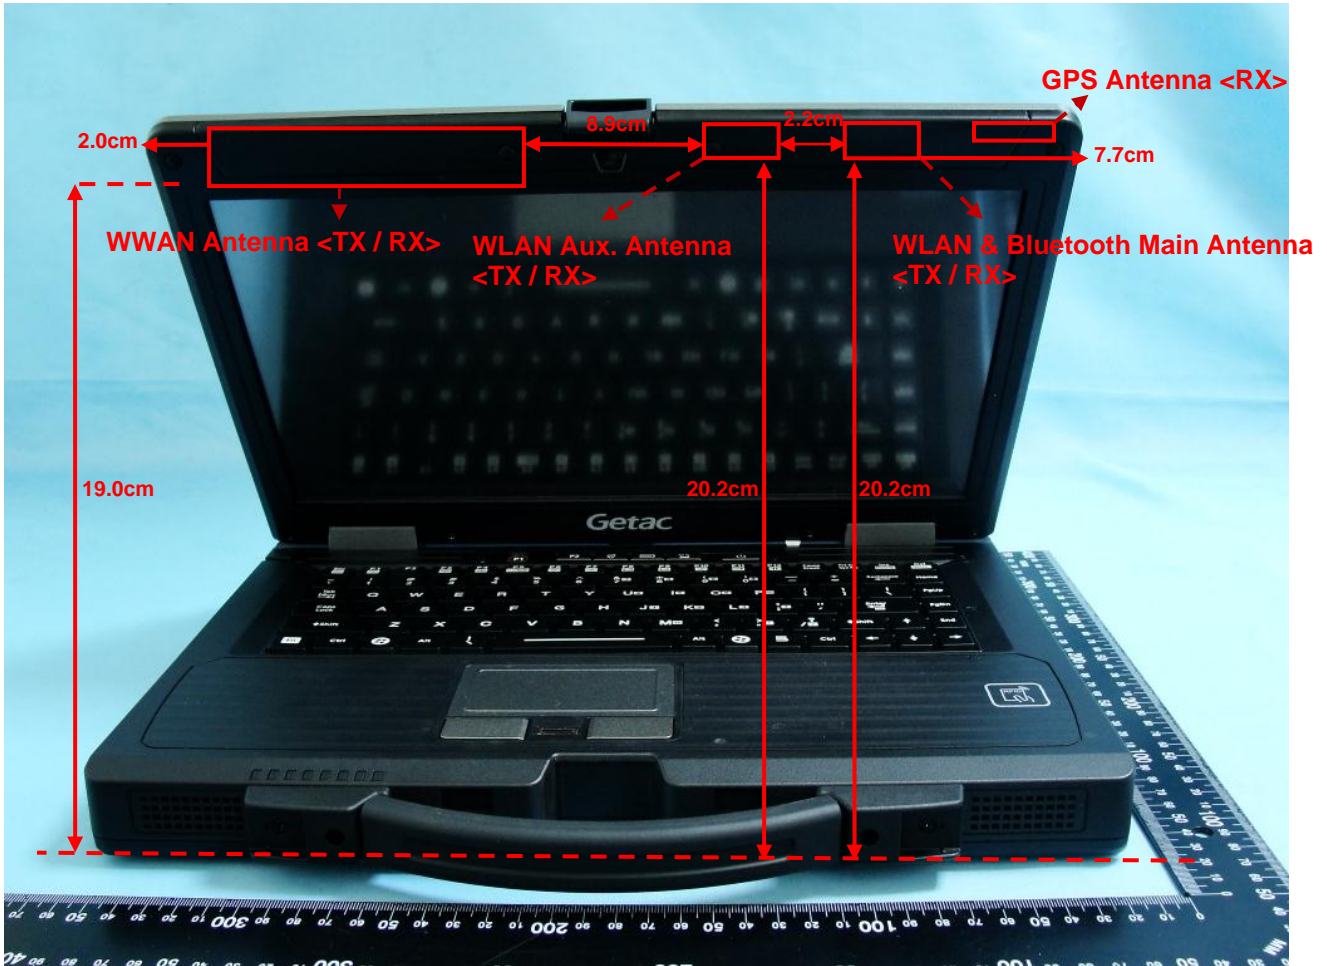

Brand Name: Sierra / Model Name: Sierra MC8355(Gobi 3000 \_3G)

Host Notebook 1:

Antenna location	Length	Width
WWAN Antenna <TX / RX>	11.1cm	1.8cm
WLAN & Bluetooth Main Antenna <TX / RX>	2.0cm	0.8cm
WLAN Aux. Antenna <TX / RX>	2.0cm	0.8cm

Brand Name: Sierra / Model Name: Sierra MC8355(Gobi 3000 \_3G)

**Host Notebook 2:**

Antenna location	Length	Width
WWAN Antenna <TX / RX>	11.1cm	1.8cm
WLAN & Bluetooth Main Antenna <TX / RX>	2.0cm	0.8cm
WLAN Aux. Antenna <TX / RX>	2.0cm	0.8cm
GPS Antenna <RX>	2.2cm	0.4cm