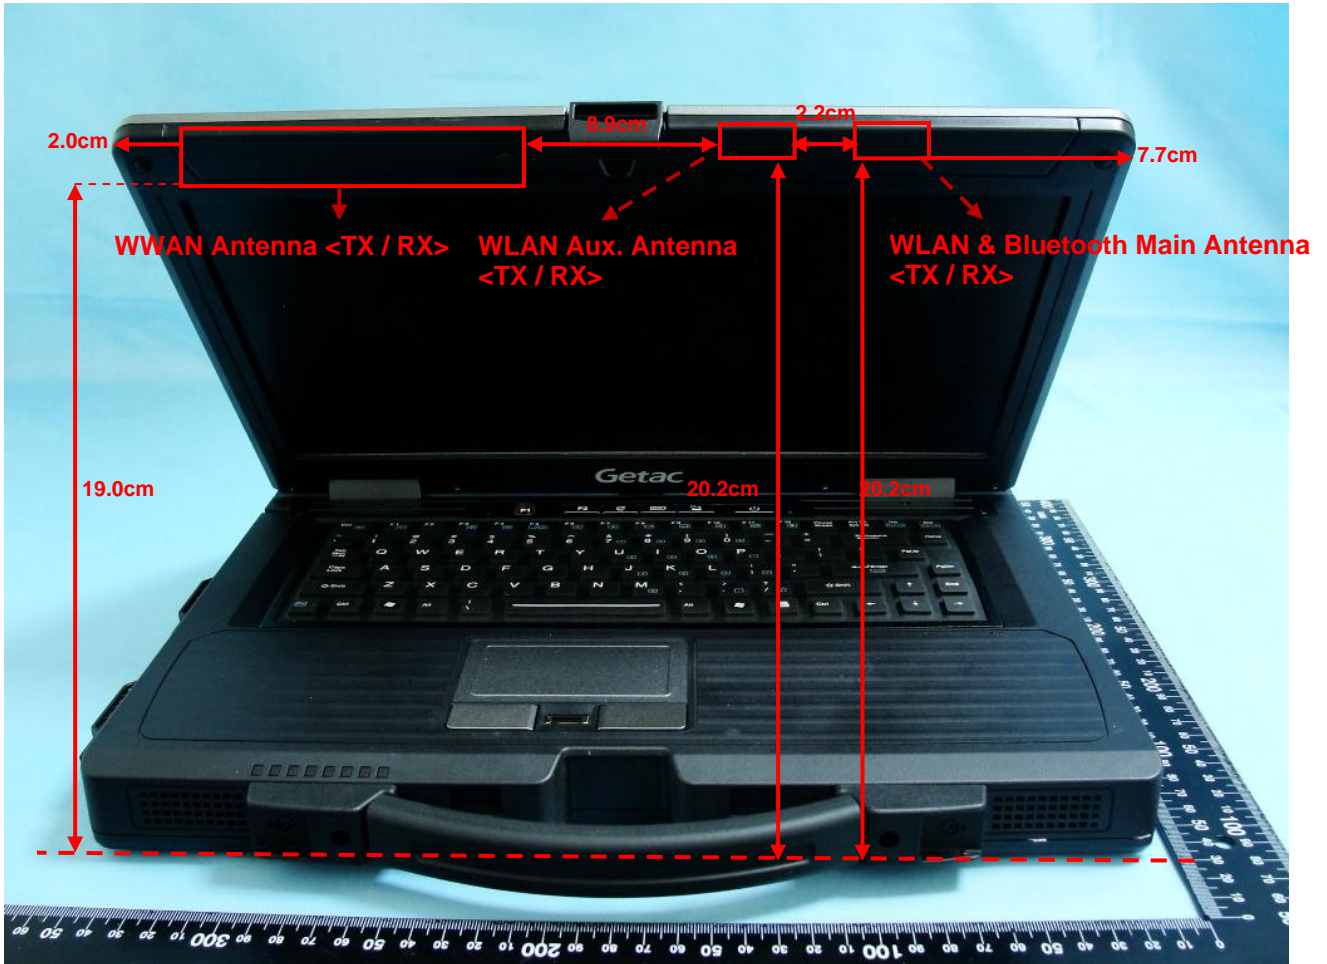

Brand Name: Sierra / Model Name: Sierra MC8355(Gobi 3000 \_3G)

Host Notebook 1:

Antenna location	Length	Width
WWAN Antenna <TX / RX>	11.1cm	1.8cm
WLAN & Bluetooth Main Antenna <TX / RX>	2.0cm	0.8cm
WLAN Aux. Antenna <TX / RX>	2.0cm	0.8cm

Brand Name: Sierra / Model Name: Sierra MC8355(Gobi 3000 \_3G)

**Host Notebook 2:**

Antenna location	Length	Width
WWAN Antenna <TX / RX>	11.1cm	1.8cm
WLAN & Bluetooth Main Antenna <TX / RX>	2.0cm	0.8cm
WLAN Aux. Antenna <TX / RX>	2.0cm	0.8cm
GPS Antenna <RX>	2.2cm	0.4cm