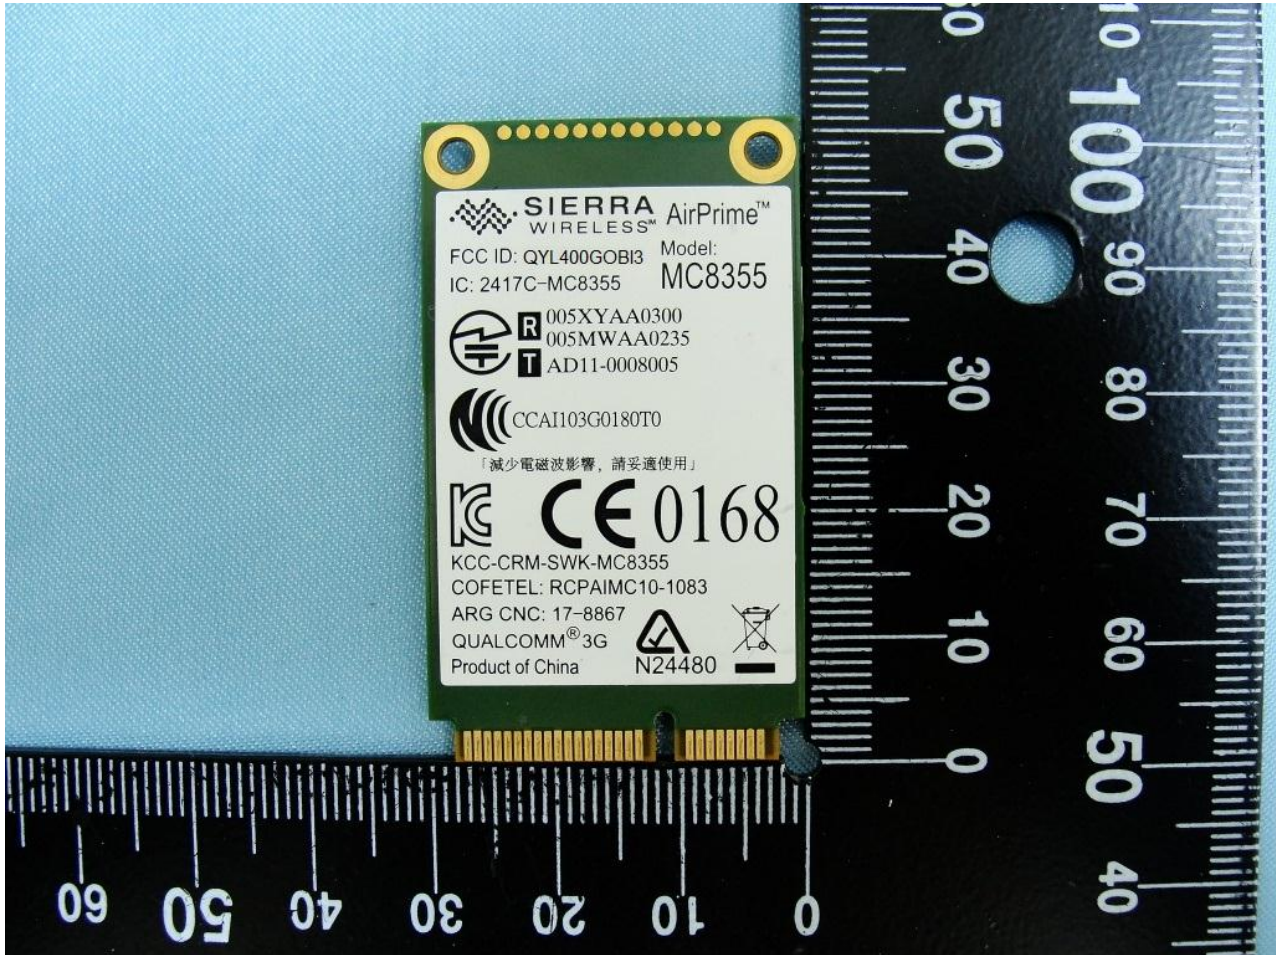

1. Photograph of the EUT

EUT: WWAN module (Sierra / Sierra MC8355(Gobi 3000 \_3G))

EUT: WWAN module (Sierra / Sierra MC8355(Gobi 3000 \_3G))

## 2. External Photograph of the Host

Host: Getac (Getac / Getac)

**Host Notebook 1**

Host: Getac (Getac / Getac)

Host: Getac (Getac / Getac)

Host Notebook 2

Host: Getac (Getac / Getac)

**3. Photograph of Accessory for the Host**

**Host: Getac (Getac / Getac)**

**List of Accessory for Host Notebook 1:**

<b>Specification of Accessory</b>		
<b>AC Adapter</b>	<b>Brand Name</b>	DELTA
	<b>Model Name</b>	ADP-90CD DB
<b>Battery</b>	<b>Brand Name</b>	Getac Technology Corp.
	<b>Model Name</b>	BP-LC2600/32-01PI
<b>WLAN Module</b>	<b>Brand Name</b>	Intel
	<b>Model Name</b>	Advanced-N 6235