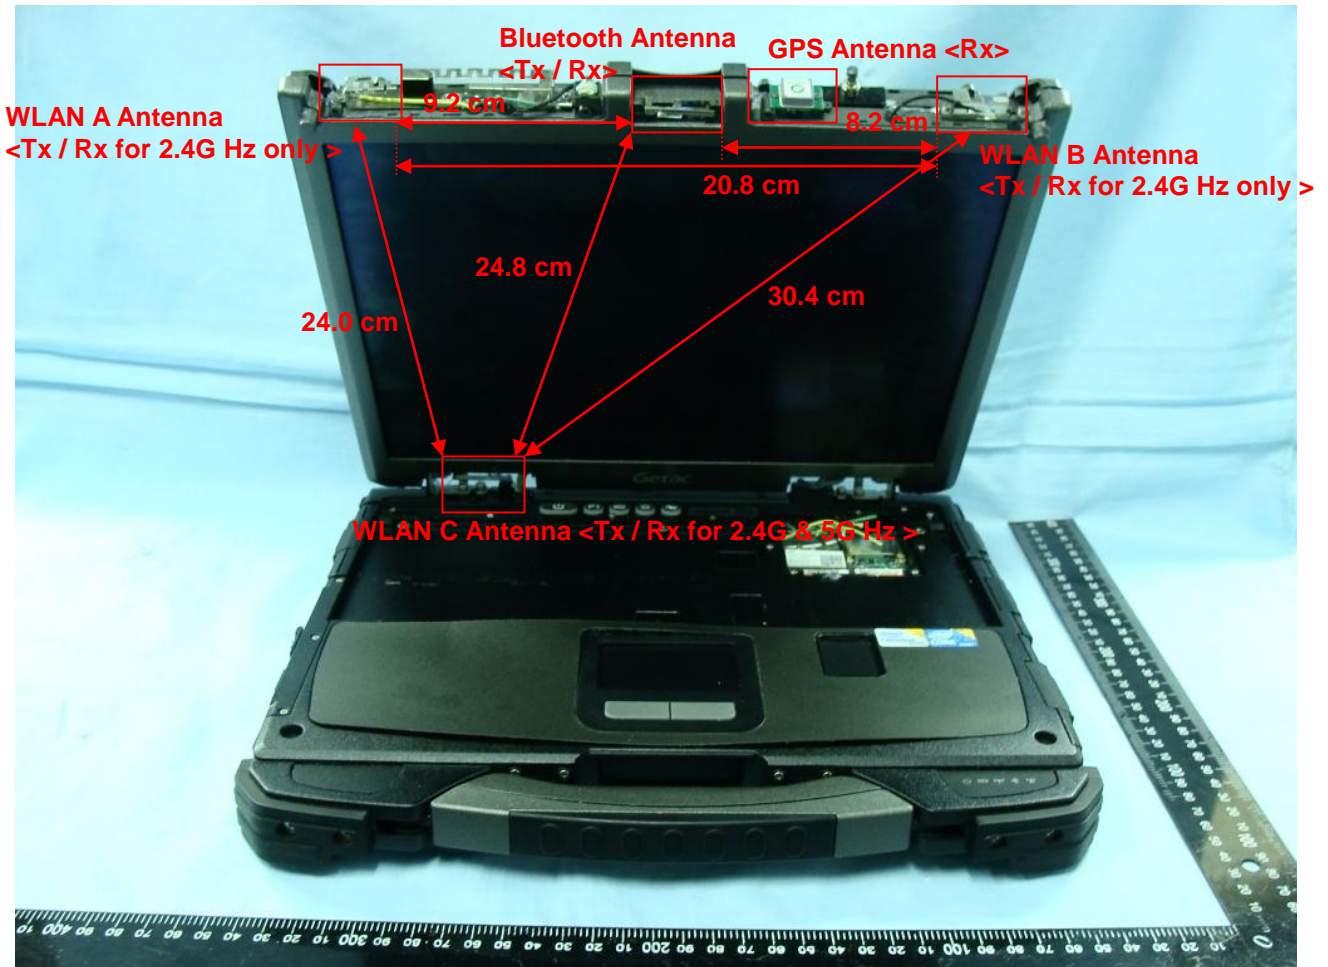

Appendix D. Product Photos

Antenna Location :

Appendix E. Test Setup Photos

Bottom of the DUT with Phantom 0 cm Gap