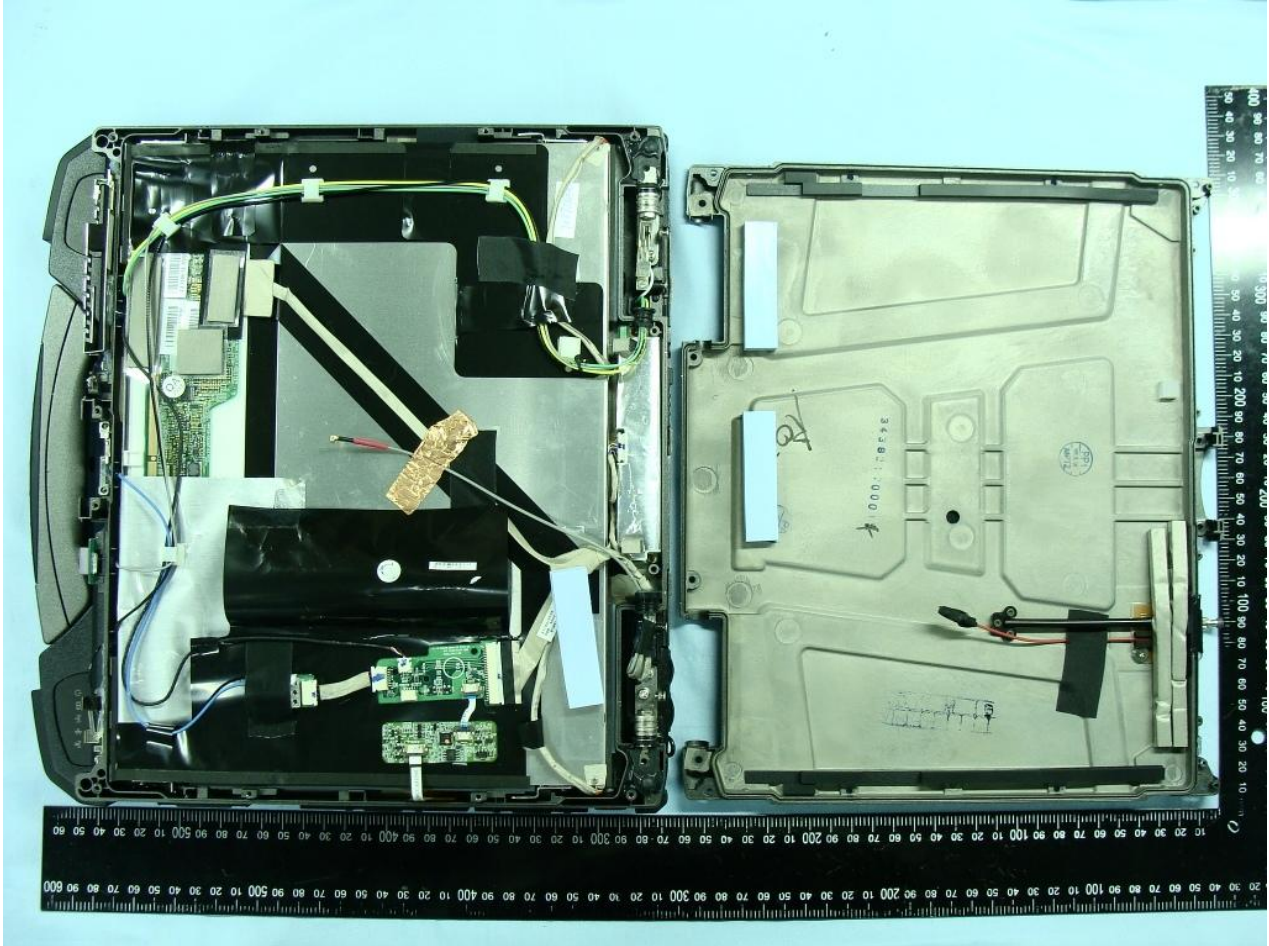

3. Internal Photograph of EUT

Brand Name: Getac / Model Name: B300

Brand Name: Getac / Model Name: B300

Brand Name: Getac / Model Name: B300

Brand Name: Getac / Model Name: B300

Brand Name: Getac / Model Name: B300

Brand Name: Getac / Model Name: B300

Bluetooth Module

Brand Name: Getac / Model Name: B300

Brand Name: Getac / Model Name: B300

WLAN A Antenna <Tx / Rx>

Brand Name: Getac / Model Name: B300

Brand Name: Getac / Model Name: B300

WLAN C Antenna <Tx / Rx>

Brand Name: Getac / Model Name: B300

Brand Name: Getac / Model Name: B300

GPS Antenna <Rx>