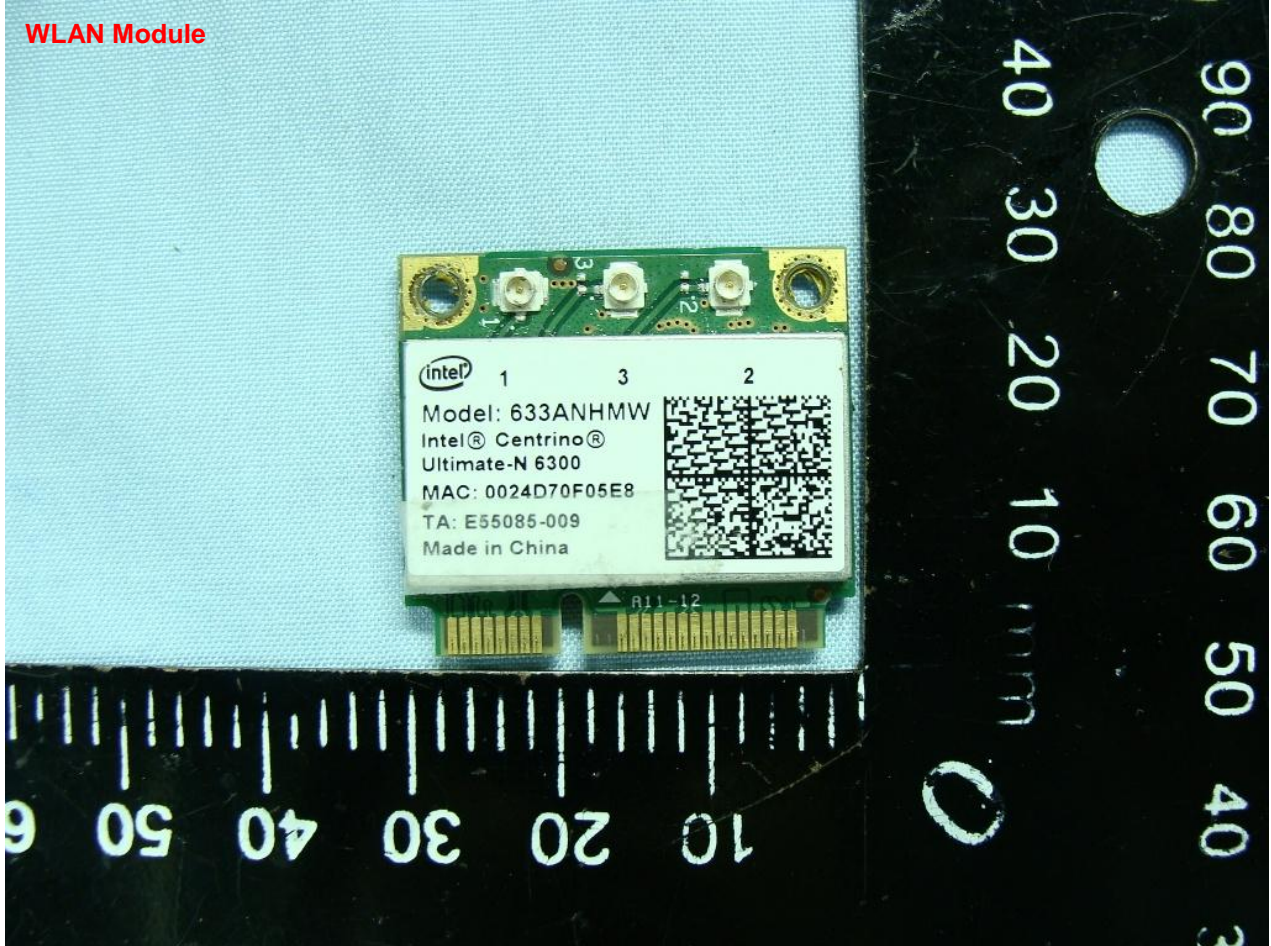

3. Internal Photograph of EUT

Brand Name: Getac / Model Name: B300

Brand Name: Getac / Model Name: B300

Brand Name: Getac / Model Name: B300

Brand Name: Getac / Model Name: B300

Brand Name: Getac / Model Name: B300

Brand Name: Getac / Model Name: B300

Bluetooth Module

Brand Name: Getac / Model Name: B300

Brand Name: Getac / Model Name: B300

WLAN A Antenna <Tx / Rx>

Brand Name: Getac / Model Name: B300

Brand Name: Getac / Model Name: B300

WLAN C Antenna <Tx / Rx>

Brand Name: Getac / Model Name: B300

Brand Name: Getac / Model Name: B300

GPS Antenna <Rx>