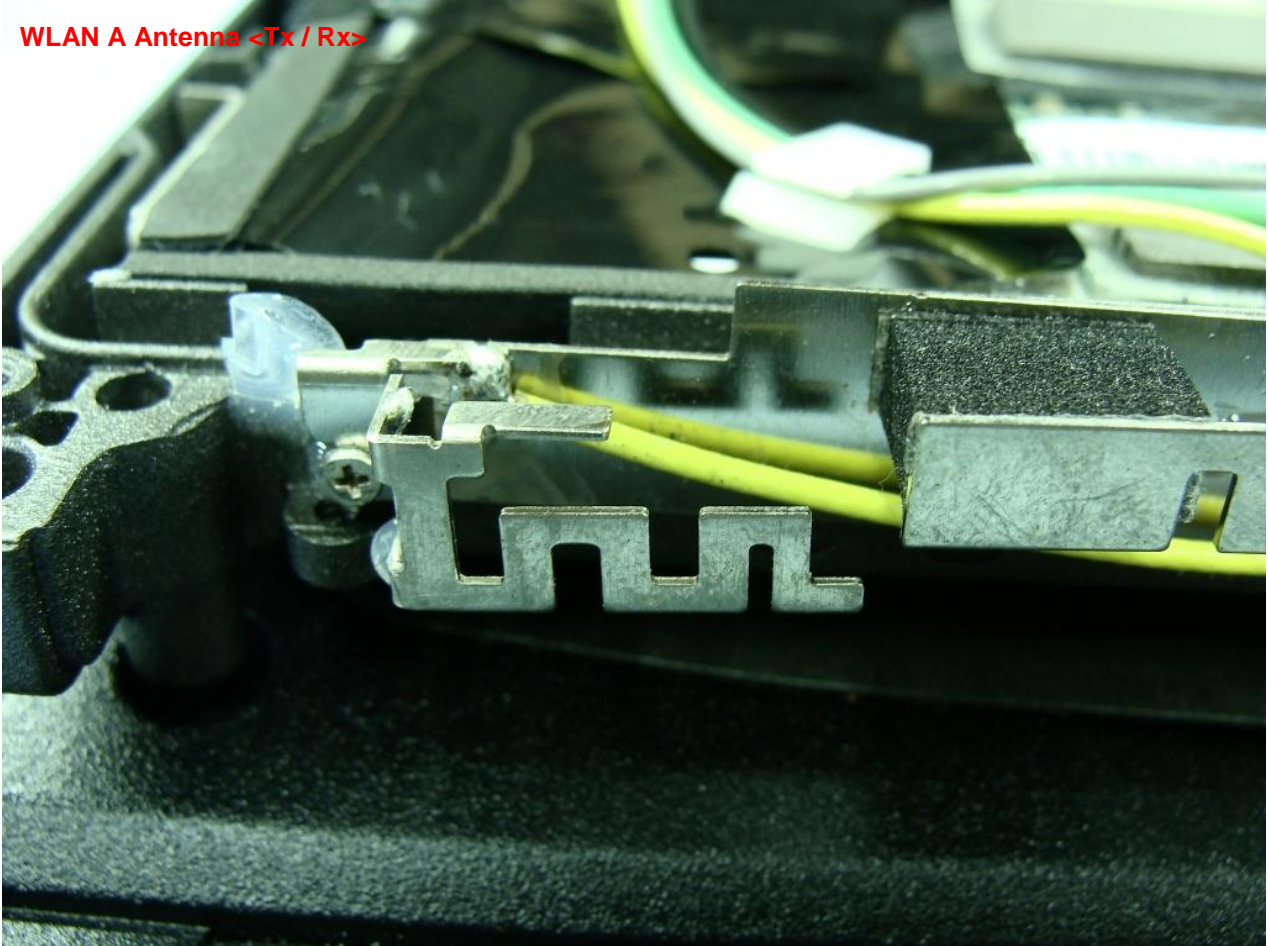

3. Internal Photograph of EUT

Brand Name: Getac / Model Name: B300

Brand Name: Getac / Model Name: B300

Brand Name: Getac / Model Name: B300

Brand Name: Getac / Model Name: B300

Brand Name: Getac / Model Name: B300

Brand Name: Getac / Model Name: B300

Bluetooth Module

Brand Name: Getac / Model Name: B300

Brand Name: Getac / Model Name: B300

WLAN A Antenna <Tx / Rx>

Brand Name: Getac / Model Name: B300

Brand Name: Getac / Model Name: B300