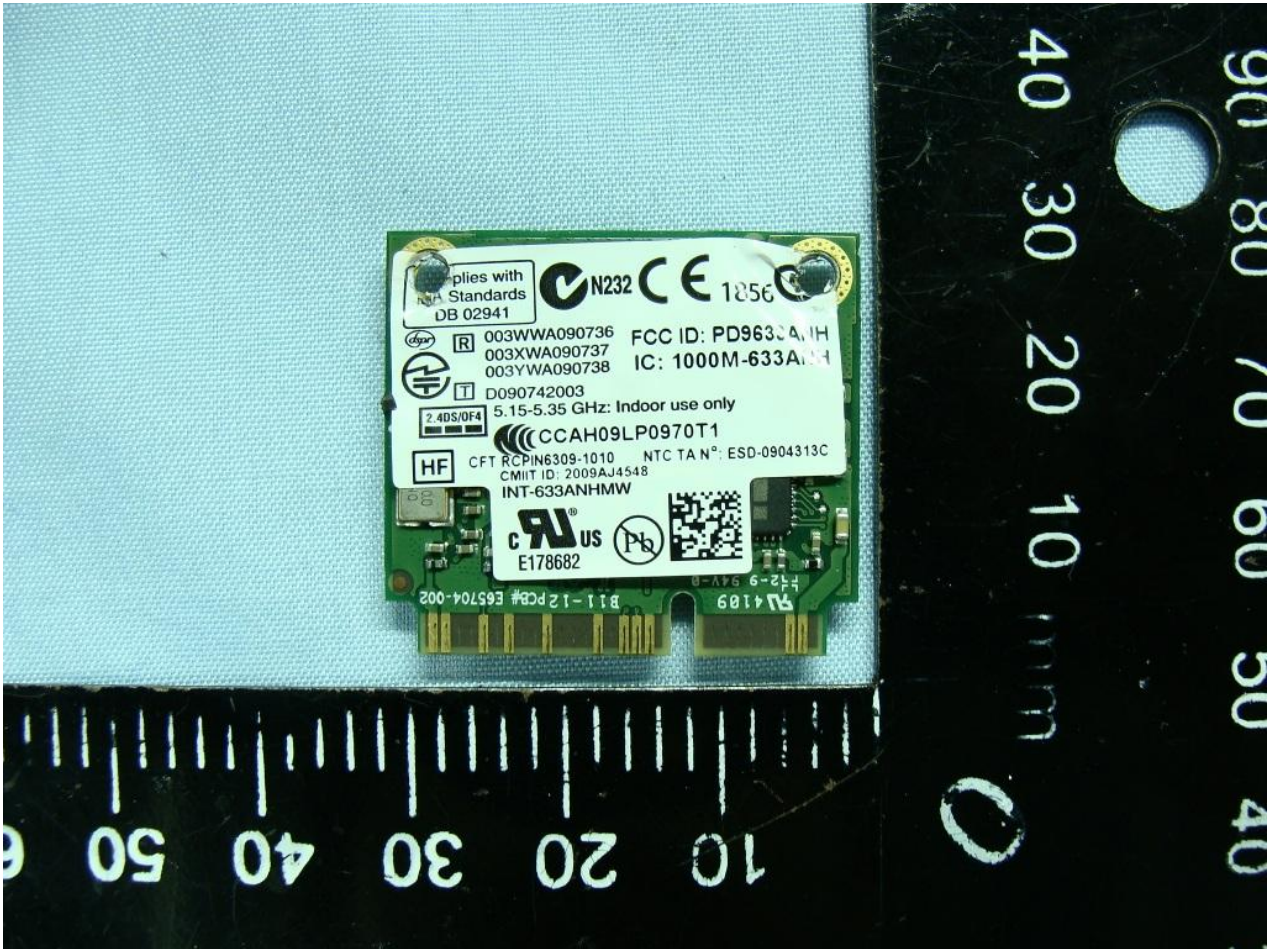

3. Internal Photograph of EUT

Brand Name: Getac / Model Name: B300

Brand Name: Getac / Model Name: B300

Brand Name: Getac / Model Name: B300

Brand Name: Getac / Model Name: B300

Brand Name: Getac / Model Name: B300

Brand Name: Getac / Model Name: B300

Bluetooth Module

Brand Name: Getac / Model Name: B300

Brand Name: Getac / Model Name: B300

WLAN A Antenna <Tx / Rx>

Brand Name: Getac / Model Name: B300

Brand Name: Getac / Model Name: B300

WLAN C Antenna <Tx / Rx>

Brand Name: Getac / Model Name: B300

Brand Name: Getac / Model Name: B300

GPS Antenna <Rx>