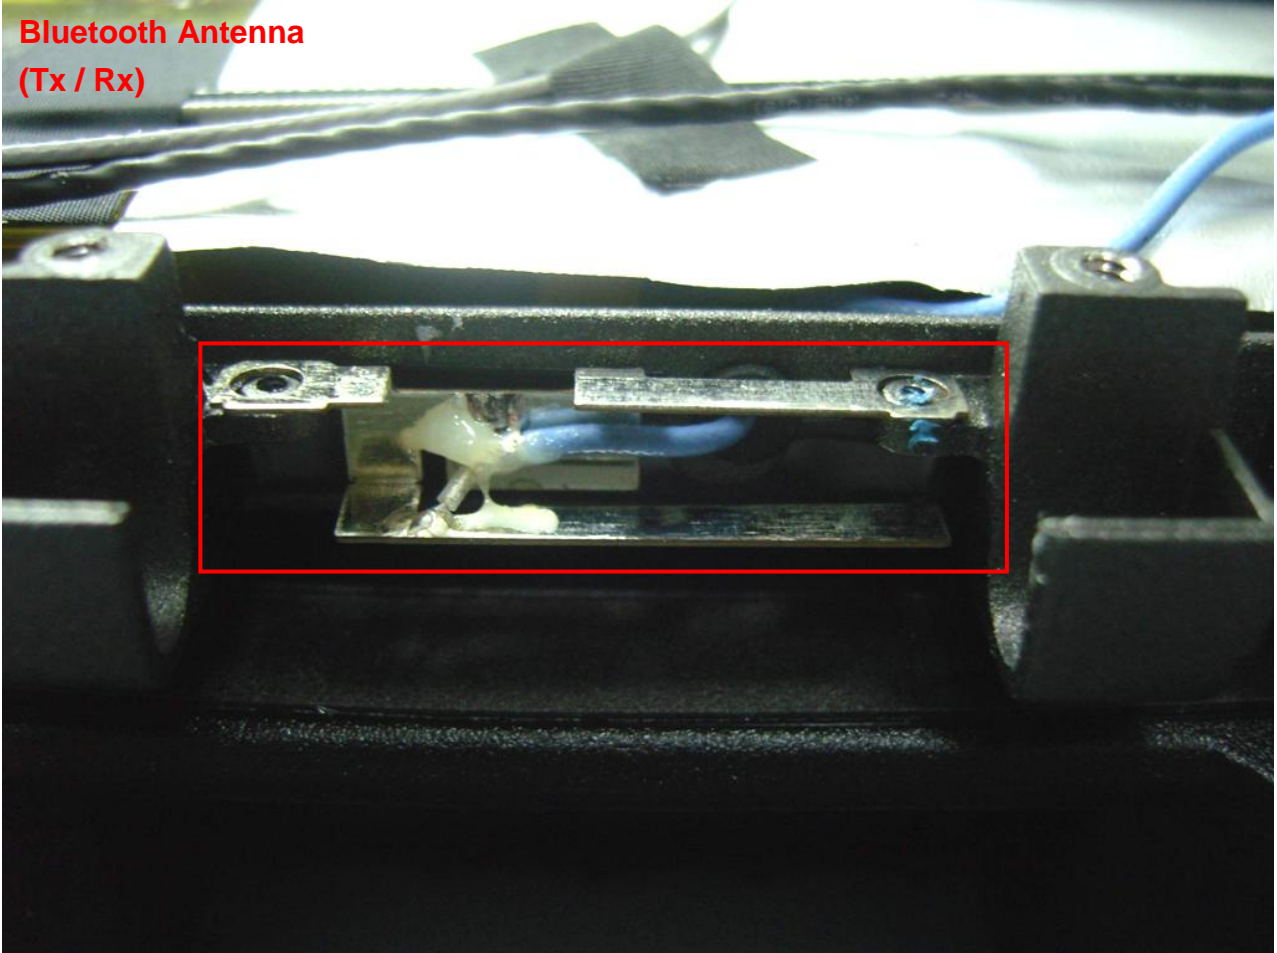

Brand Name: Getac / Model Name: B300

**Bluetooth Antenna
(Tx / Rx)**