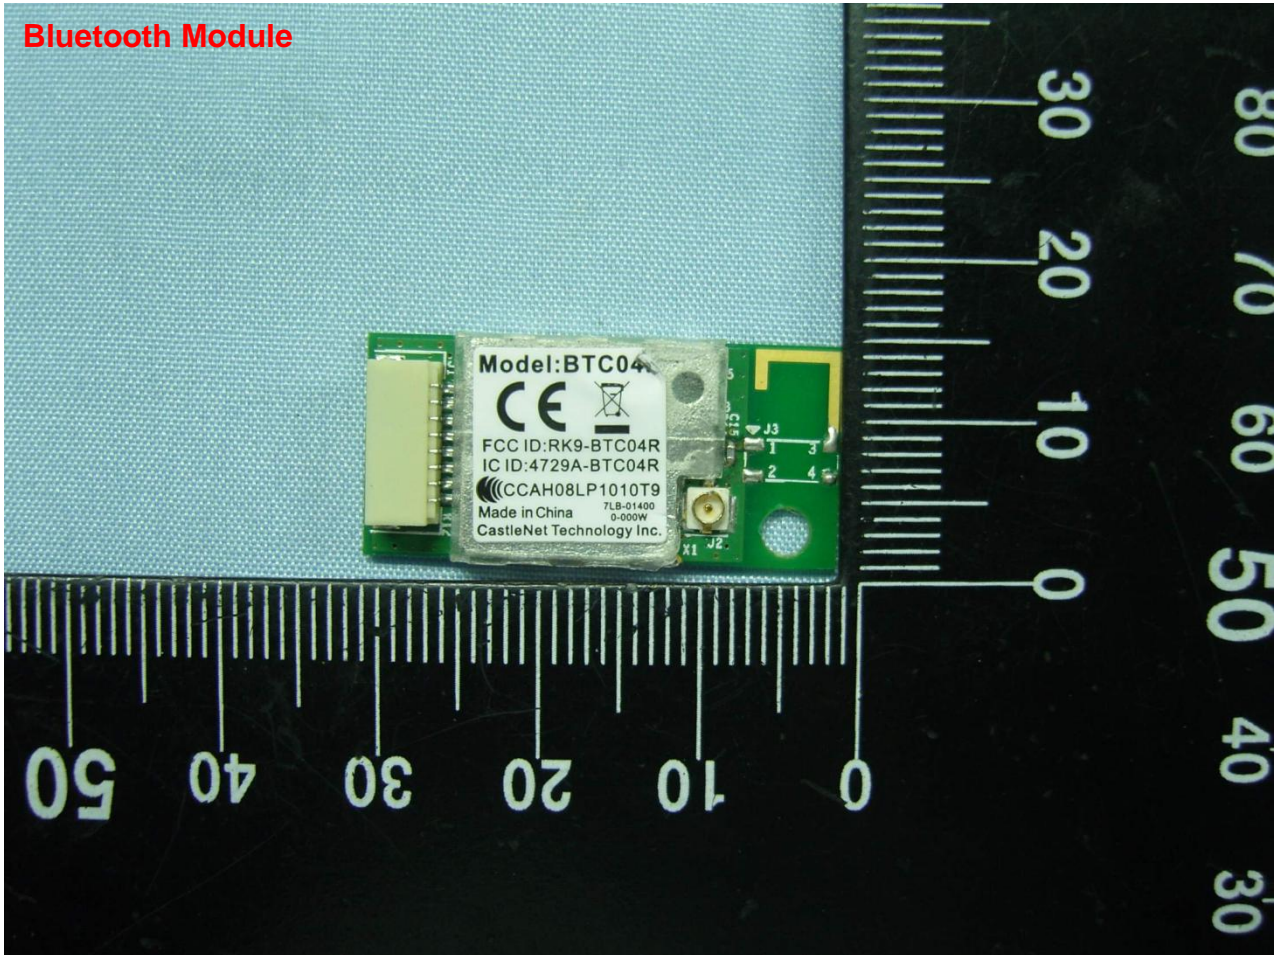

3. Internal Photograph of EUT

Brand Name: Getac / Model Name: B300

Brand Name: Getac / Model Name: B300

Brand Name: Getac / Model Name: B300

Brand Name: Getac / Model Name: B300

WWAN Module

Brand Name: Getac / Model Name: B300

Brand Name: Getac / Model Name: B300

WLAN Module

Brand Name: Getac / Model Name: B300

WLAN Module

Brand Name: Getac / Model Name: B300

Bluetooth Module

Brand Name: Getac / Model Name: B300

Bluetooth Module