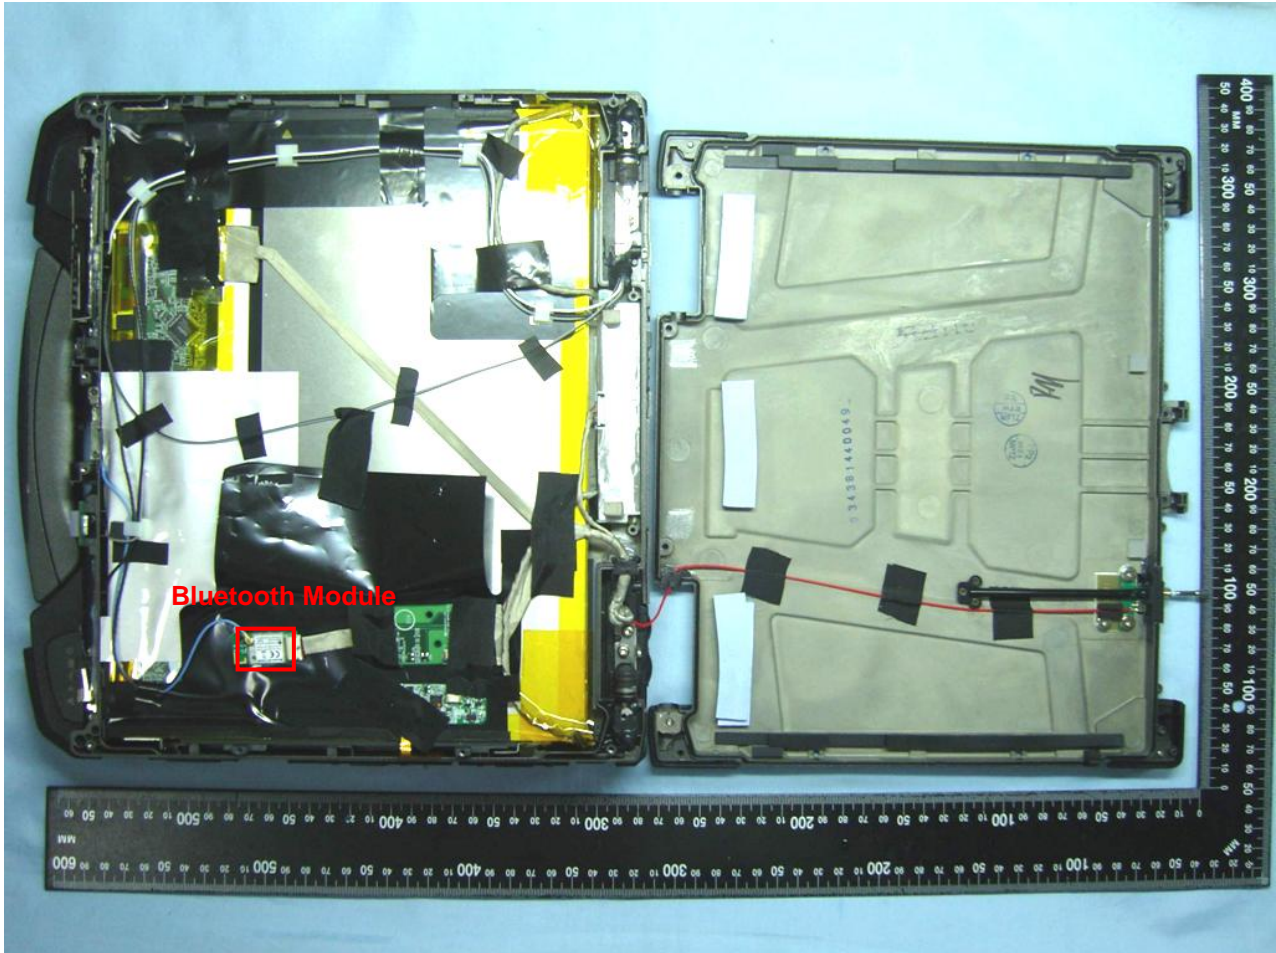

3. Internal Photograph of EUT

Brand Name: Getac / Model Name: B300

Brand Name: Getac / Model Name: B300

Brand Name: Getac / Model Name: B300

Brand Name: Getac / Model Name: B300

WWAN Module

Brand Name: Getac / Model Name: B300

Brand Name: Getac / Model Name: B300

WLAN Module

Brand Name: Getac / Model Name: B300

WLAN Module

Brand Name: Getac / Model Name: B300

Bluetooth Module

Brand Name: Getac / Model Name: B300

Bluetooth Module

Brand Name: Getac / Model Name: B300

Bluetooth Module

Brand Name: Getac / Model Name: B300

Brand Name: Getac / Model Name: B300

**WWAN Main Antenna
(Tx / Rx)**

Brand Name: Getac / Model Name: B300

WWAN Aux. Antenna
(Rx Only)