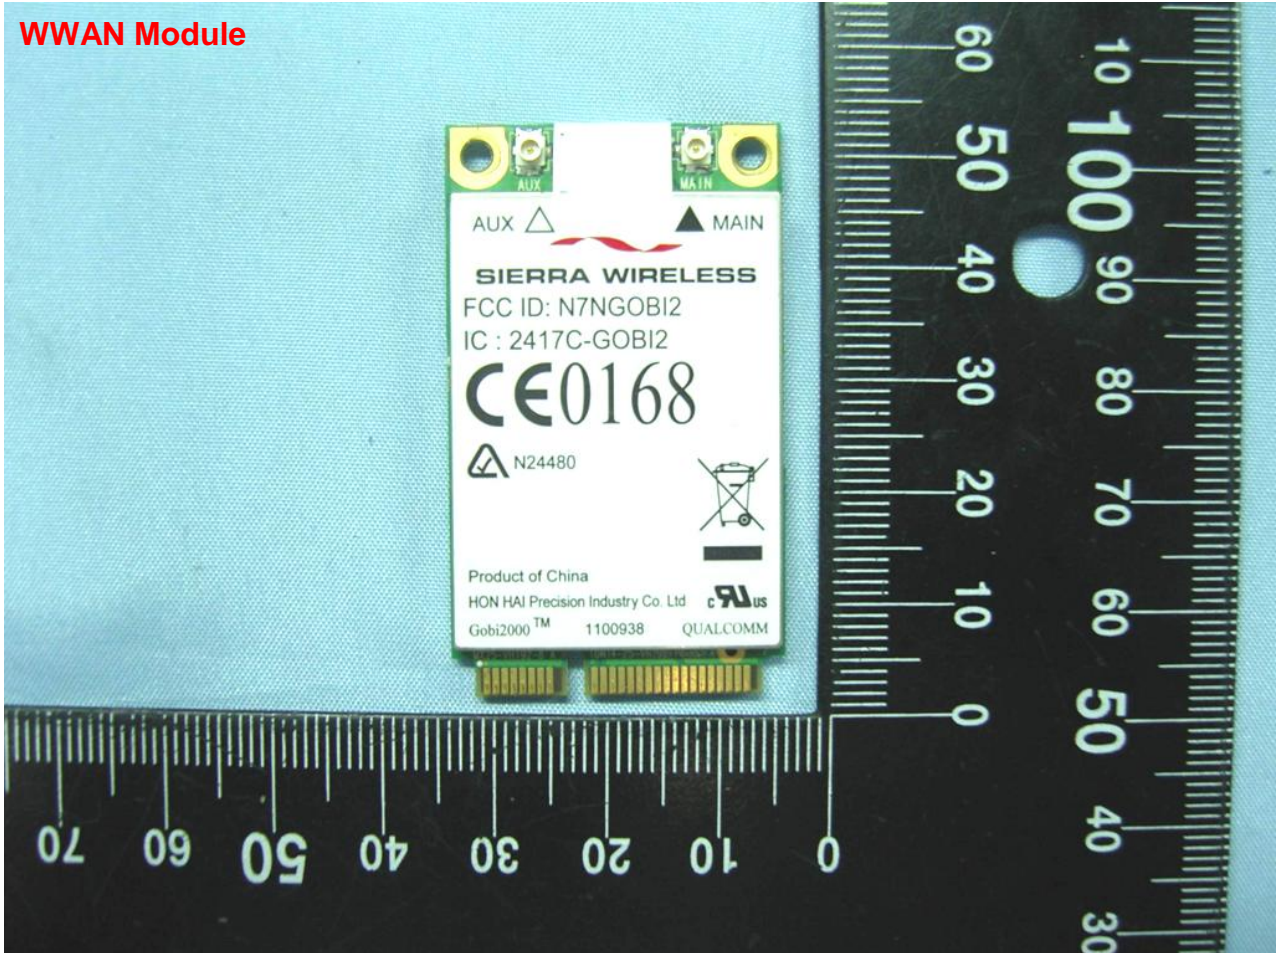

3. Internal Photograph of EUT

Brand Name: Getac / Model Name: B300

Brand Name: Getac / Model Name: B300

Brand Name: Getac / Model Name: B300

Brand Name: Getac / Model Name: B300

WWAN Module

Brand Name: Getac / Model Name: B300