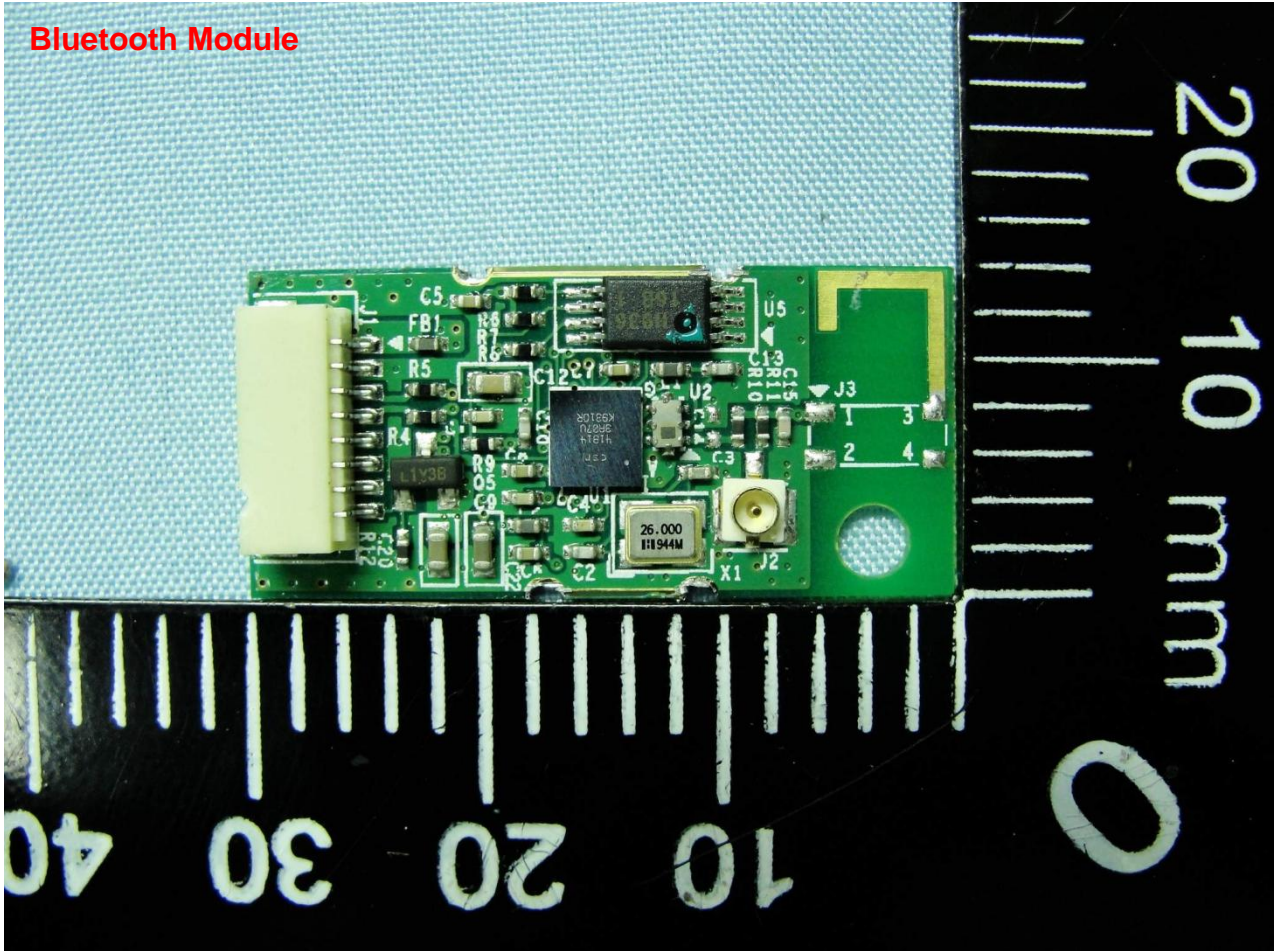

3. Internal Photograph of EUT

Brand Name: Getac / Model Name: B300

Brand Name: Getac / Model Name: B300

Brand Name: Getac / Model Name: B300

Brand Name: Getac / Model Name: B300

WWAN Module

Brand Name: Getac / Model Name: B300

Brand Name: Getac / Model Name: B300

WLAN Module

Brand Name: Getac / Model Name: B300

WLAN Module

Brand Name: Getac / Model Name: B300

Bluetooth Module

Brand Name: Getac / Model Name: B300

Bluetooth Module