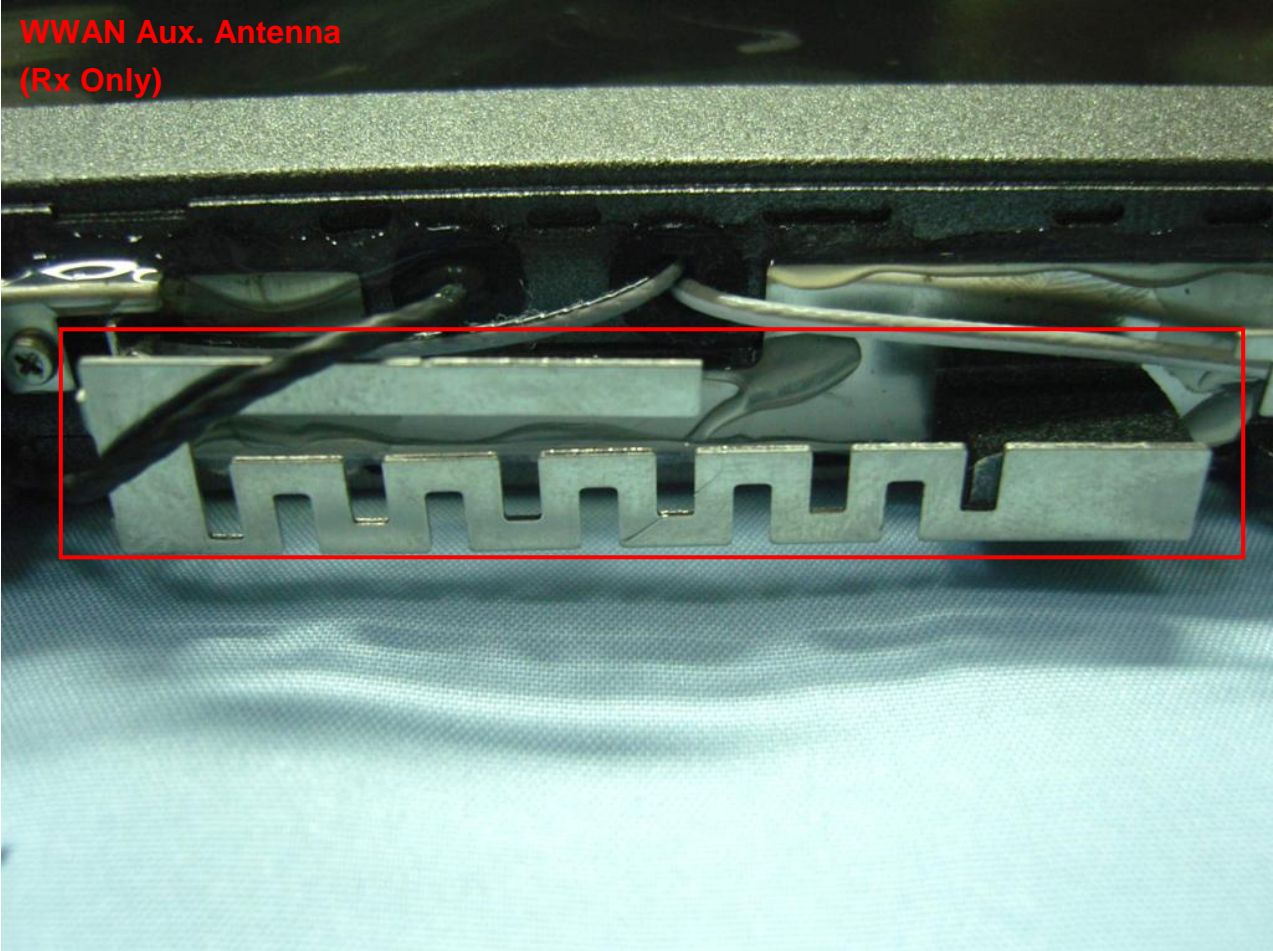

Brand Name: Getac / Model Name: B300

Bluetooth Module

Brand Name: Getac / Model Name: B300

Brand Name: Getac / Model Name: B300

**WWAN Main Antenna
(Tx / Rx)**

Brand Name: Getac / Model Name: B300

WWAN Aux. Antenna
(Rx Only)