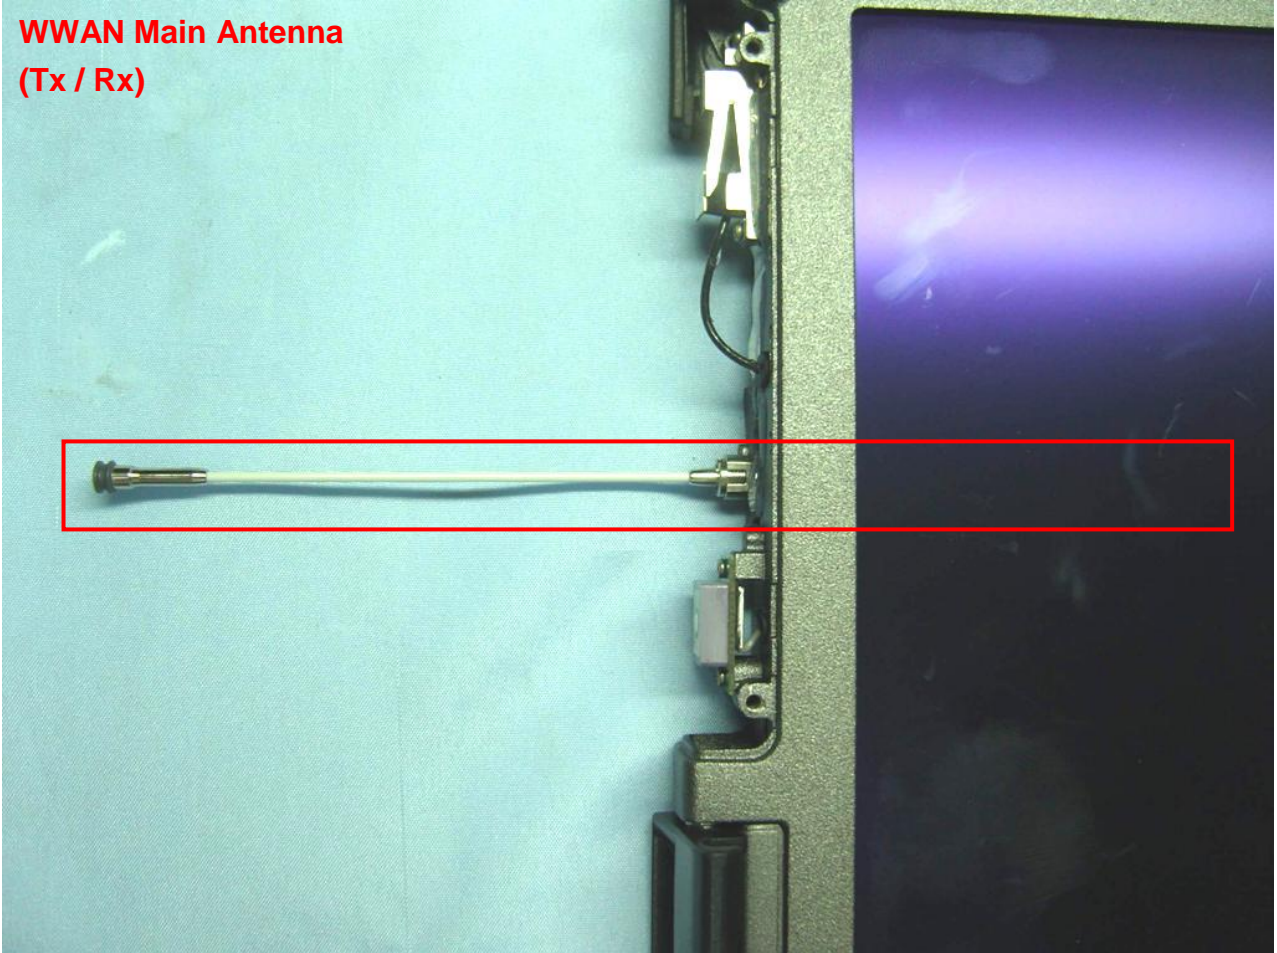

Brand Name: Getac / Model Name: B300

Bluetooth Module

Brand Name: Getac / Model Name: B300

Brand Name: Getac / Model Name: B300

**WWAN Main Antenna
(Tx / Rx)**

Brand Name: Getac / Model Name: B300

WWAN Aux. Antenna
(Rx Only)