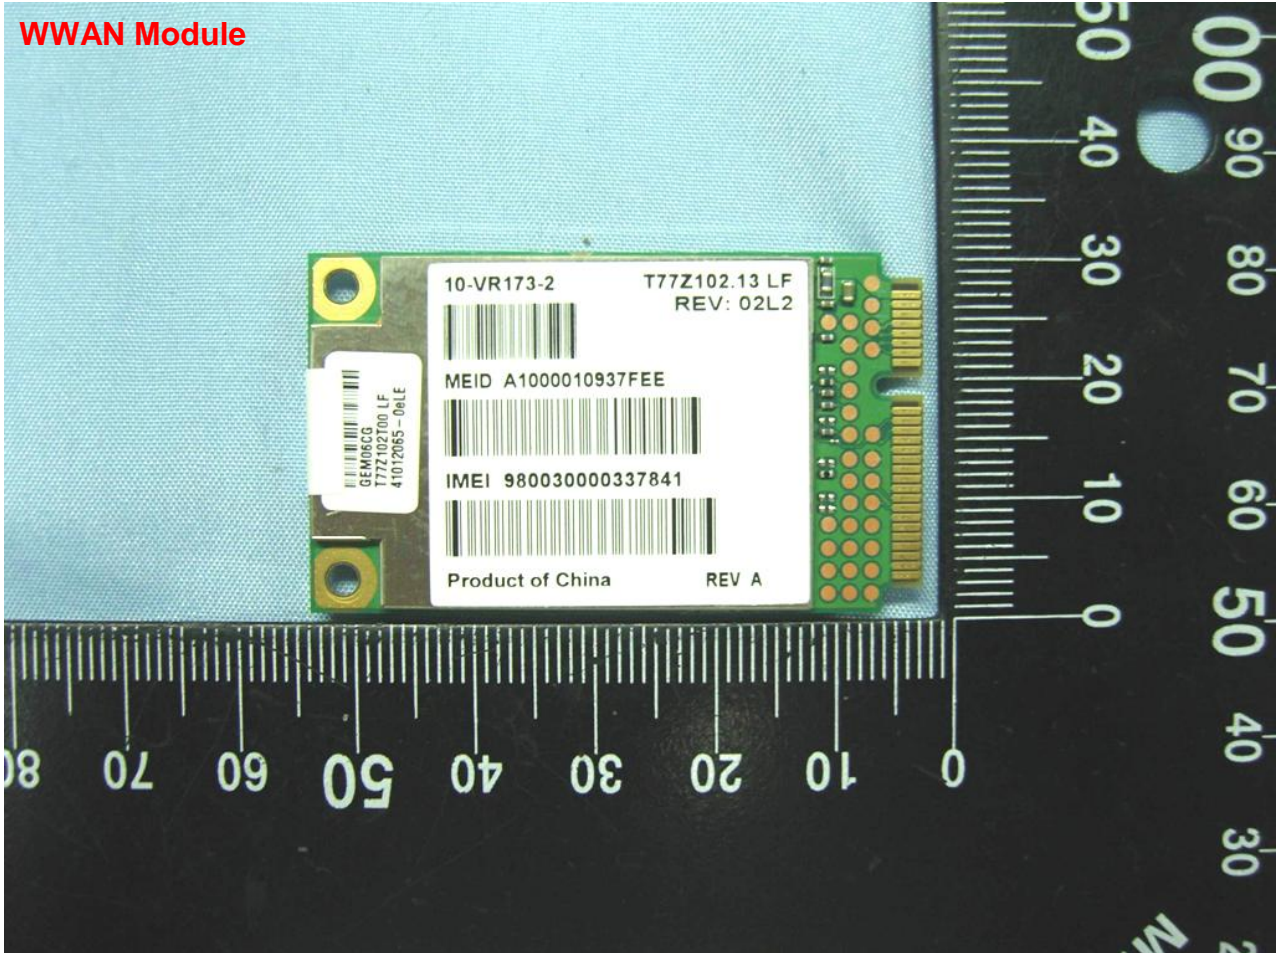

3. Internal Photograph of EUT

Brand Name: Getac / Model Name: B300

Brand Name: Getac / Model Name: B300

Brand Name: Getac / Model Name: B300

Brand Name: Getac / Model Name: B300

WWAN Module

Brand Name: Getac / Model Name: B300

Brand Name: Getac / Model Name: B300

WLAN Module

Brand Name: Getac / Model Name: B300

WLAN Module

Brand Name: Getac / Model Name: B300

Bluetooth Module

Brand Name: Getac / Model Name: B300

Bluetooth Module

Brand Name: Getac / Model Name: B300

Bluetooth Module

Brand Name: Getac / Model Name: B300

Brand Name: Getac / Model Name: B300

**WWAN Main Antenna
(Tx / Rx)**

Brand Name: Getac / Model Name: B300

WWAN Aux. Antenna
(Rx Only)