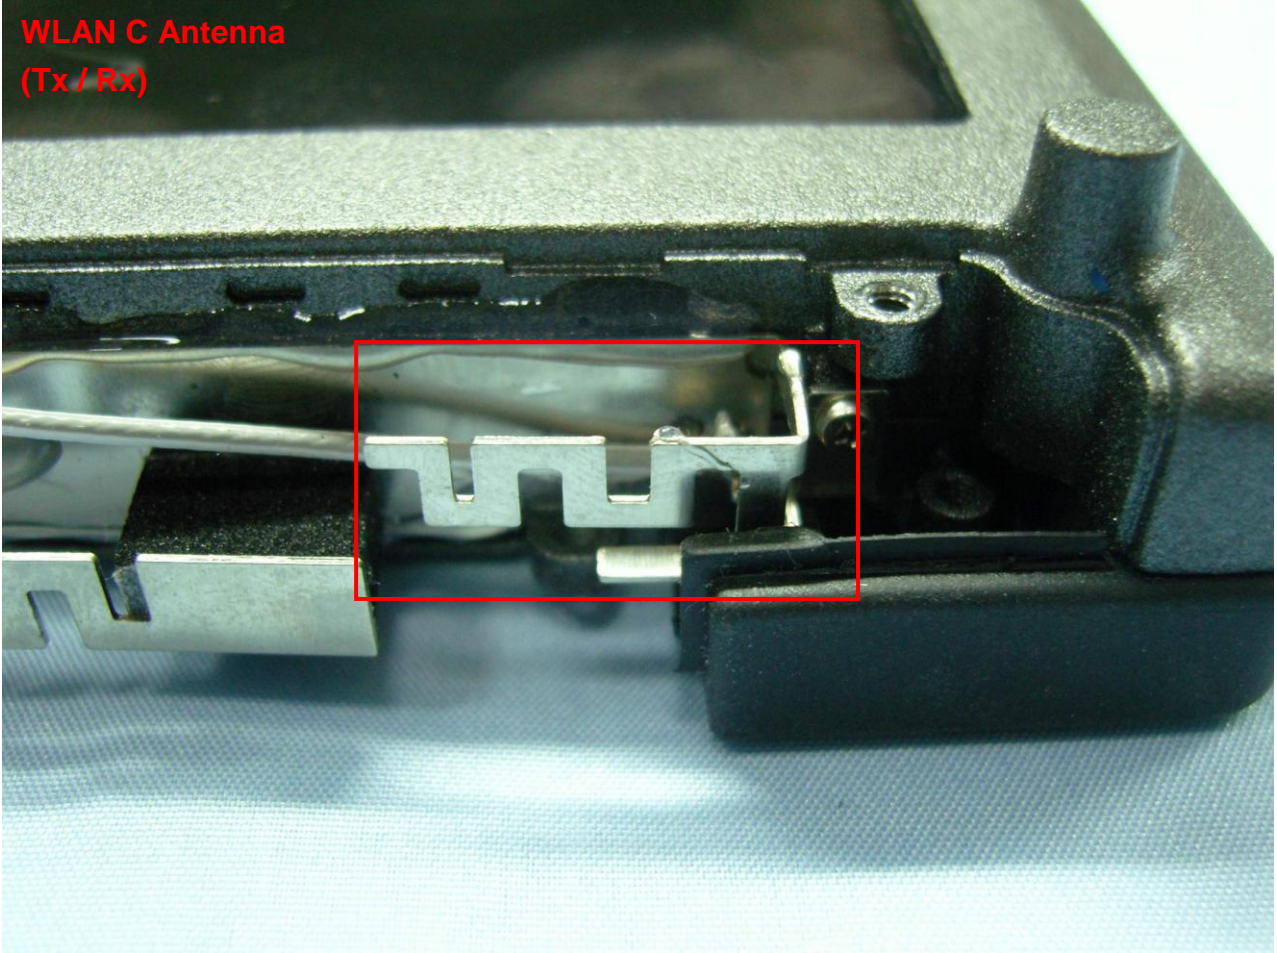

Brand Name: Getac / Model Name: B300

WLAN A Antenna
(Tx / Rx)

Brand Name: Getac / Model Name: B300

**WLAN B Antenna
(Tx / Rx)**

Brand Name: Getac / Model Name: B300

WLAN C Antenna
(Tx / Rx)

Brand Name: Getac / Model Name: B300