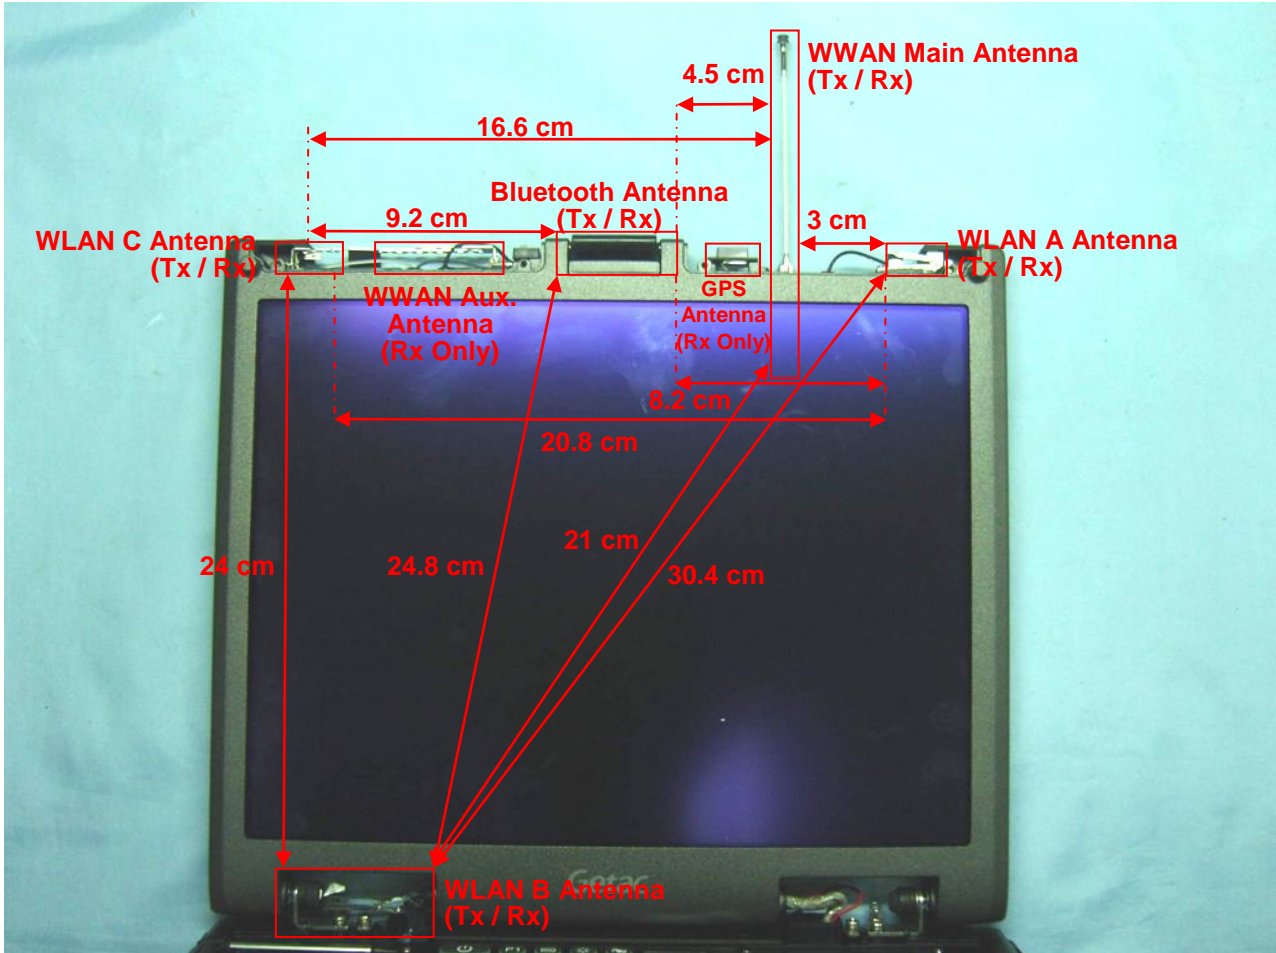

Brand Name: Getac / Model Name: B300