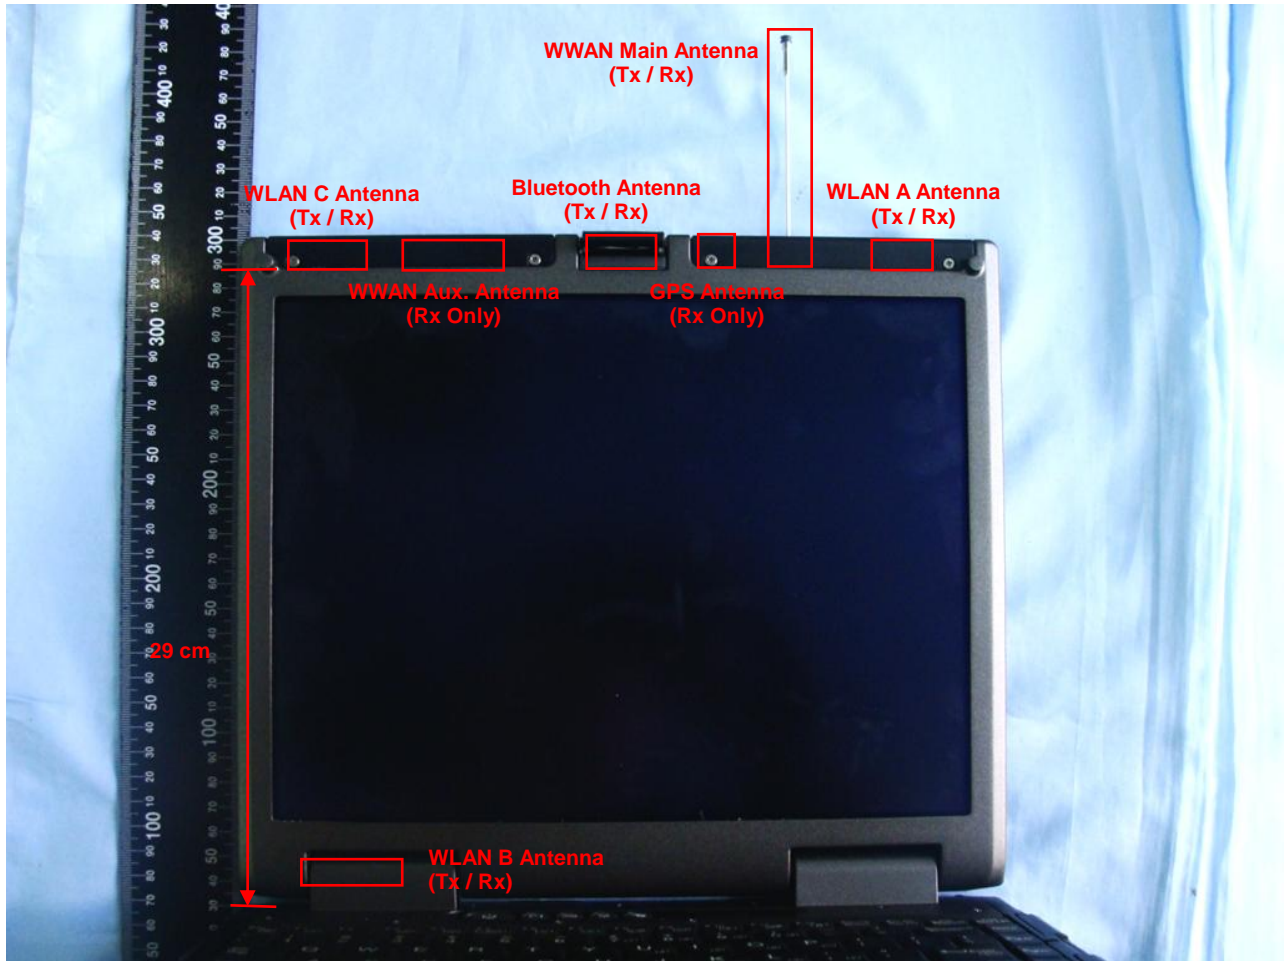

Appendix D. Product Photos

Antenna Location :

## Appendix E. Test Setup Photos

Bottom of the DUT with Phantom 0 cm Gap