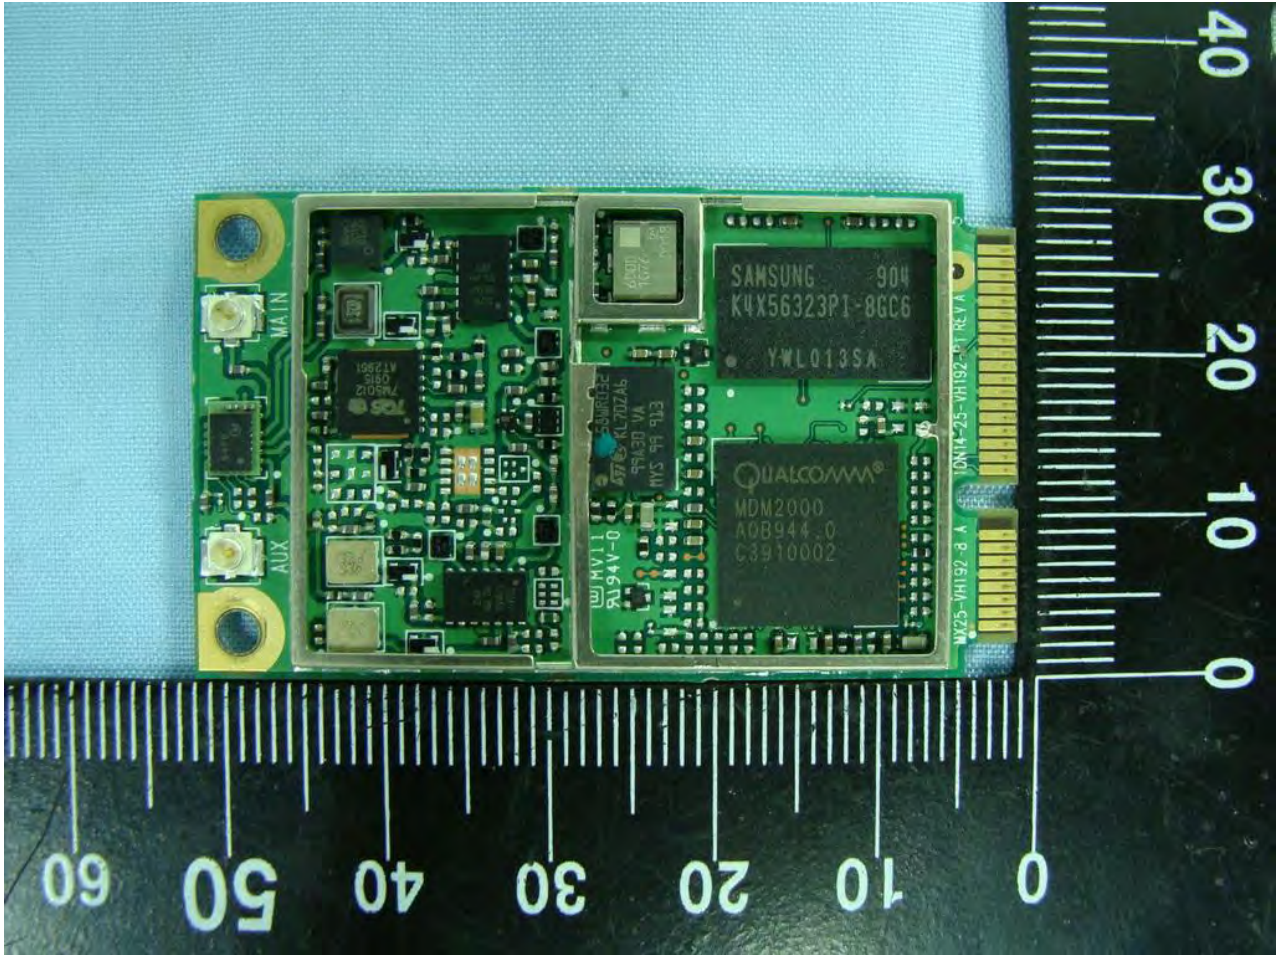

Model Name: B300

Model Name: B300

Model Name: B300

Model Name: B300

Model Name: B300

GPS Module

Model Name: B300

Model Name: B300

Modem

Model Name: B300

Model Name: B300

Model Name: B300

WLAN Module

Model Name: B300

Model Name: B300

Model Name: B300

Model Name: B300

Model Name: B300

Model Name: B300

Model Name: B300

Model Name: B300

GPS Antenna

Model Name: B300

**WLAN Main Antenna**