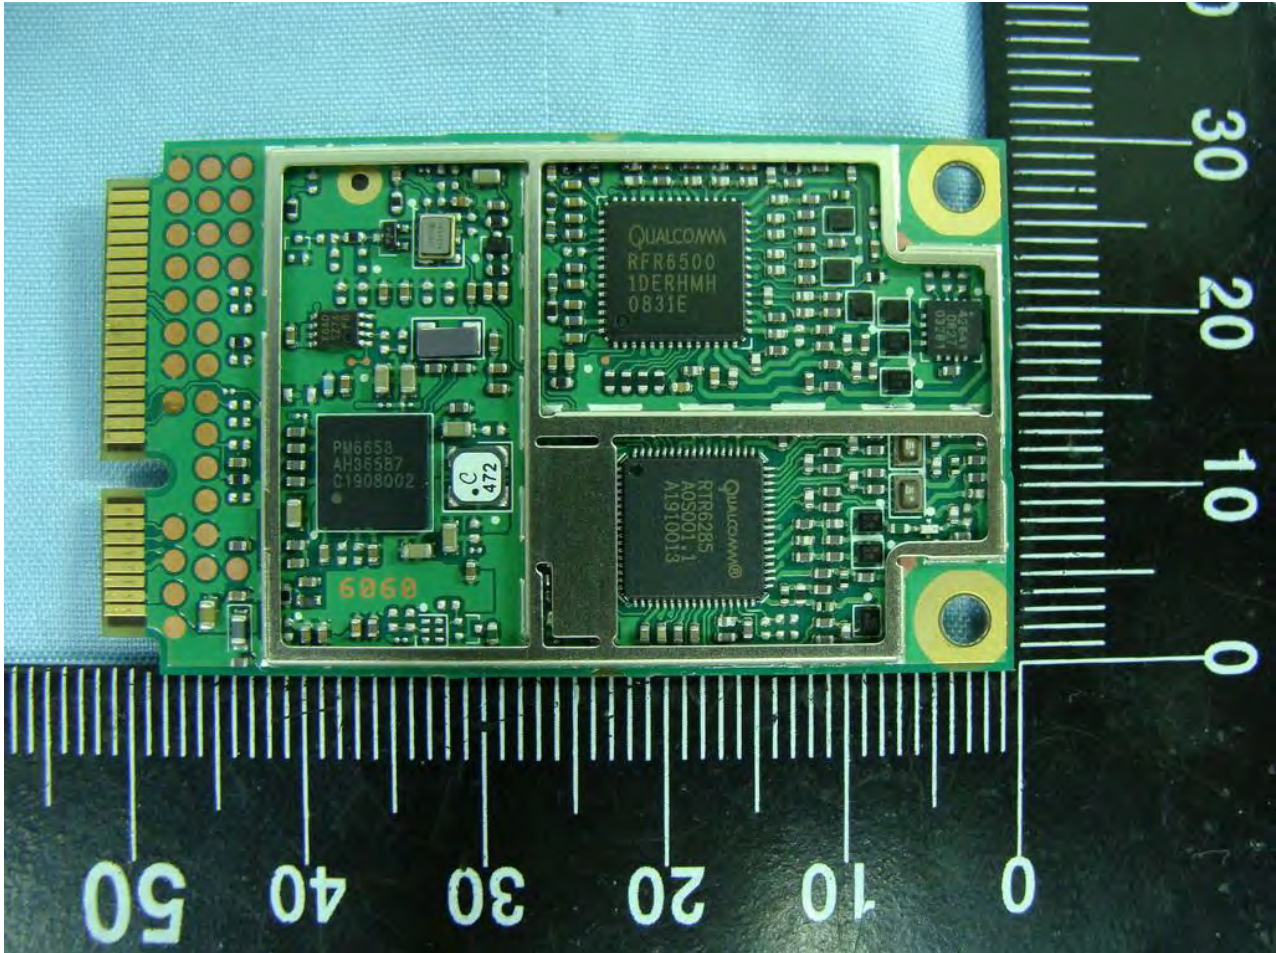

Model Name: B300

Model Name: B300

Model Name: B300

Model Name: B300

Model Name: B300

GPS Module

Model Name: B300

Model Name: B300

Modem

Model Name: B300

Model Name: B300

Model Name: B300

WLAN Module

Model Name: B300

Model Name: B300

Model Name: B300

Model Name: B300

Model Name: B300

Model Name: B300

Model Name: B300

Model Name: B300

GPS Antenna

Model Name: B300

**WLAN Main Antenna**