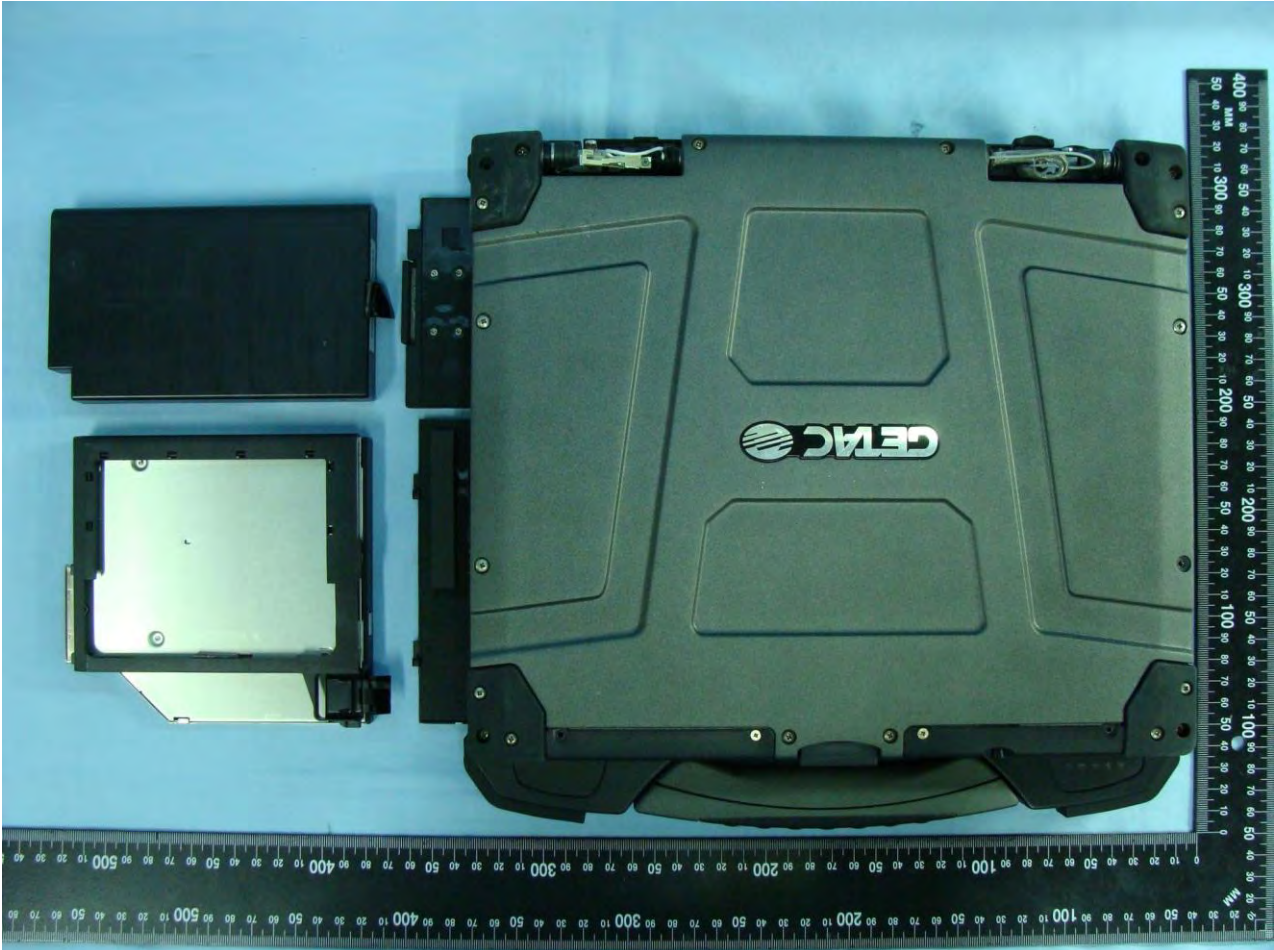

3. Internal Photograph of EUT

Model Name: B300